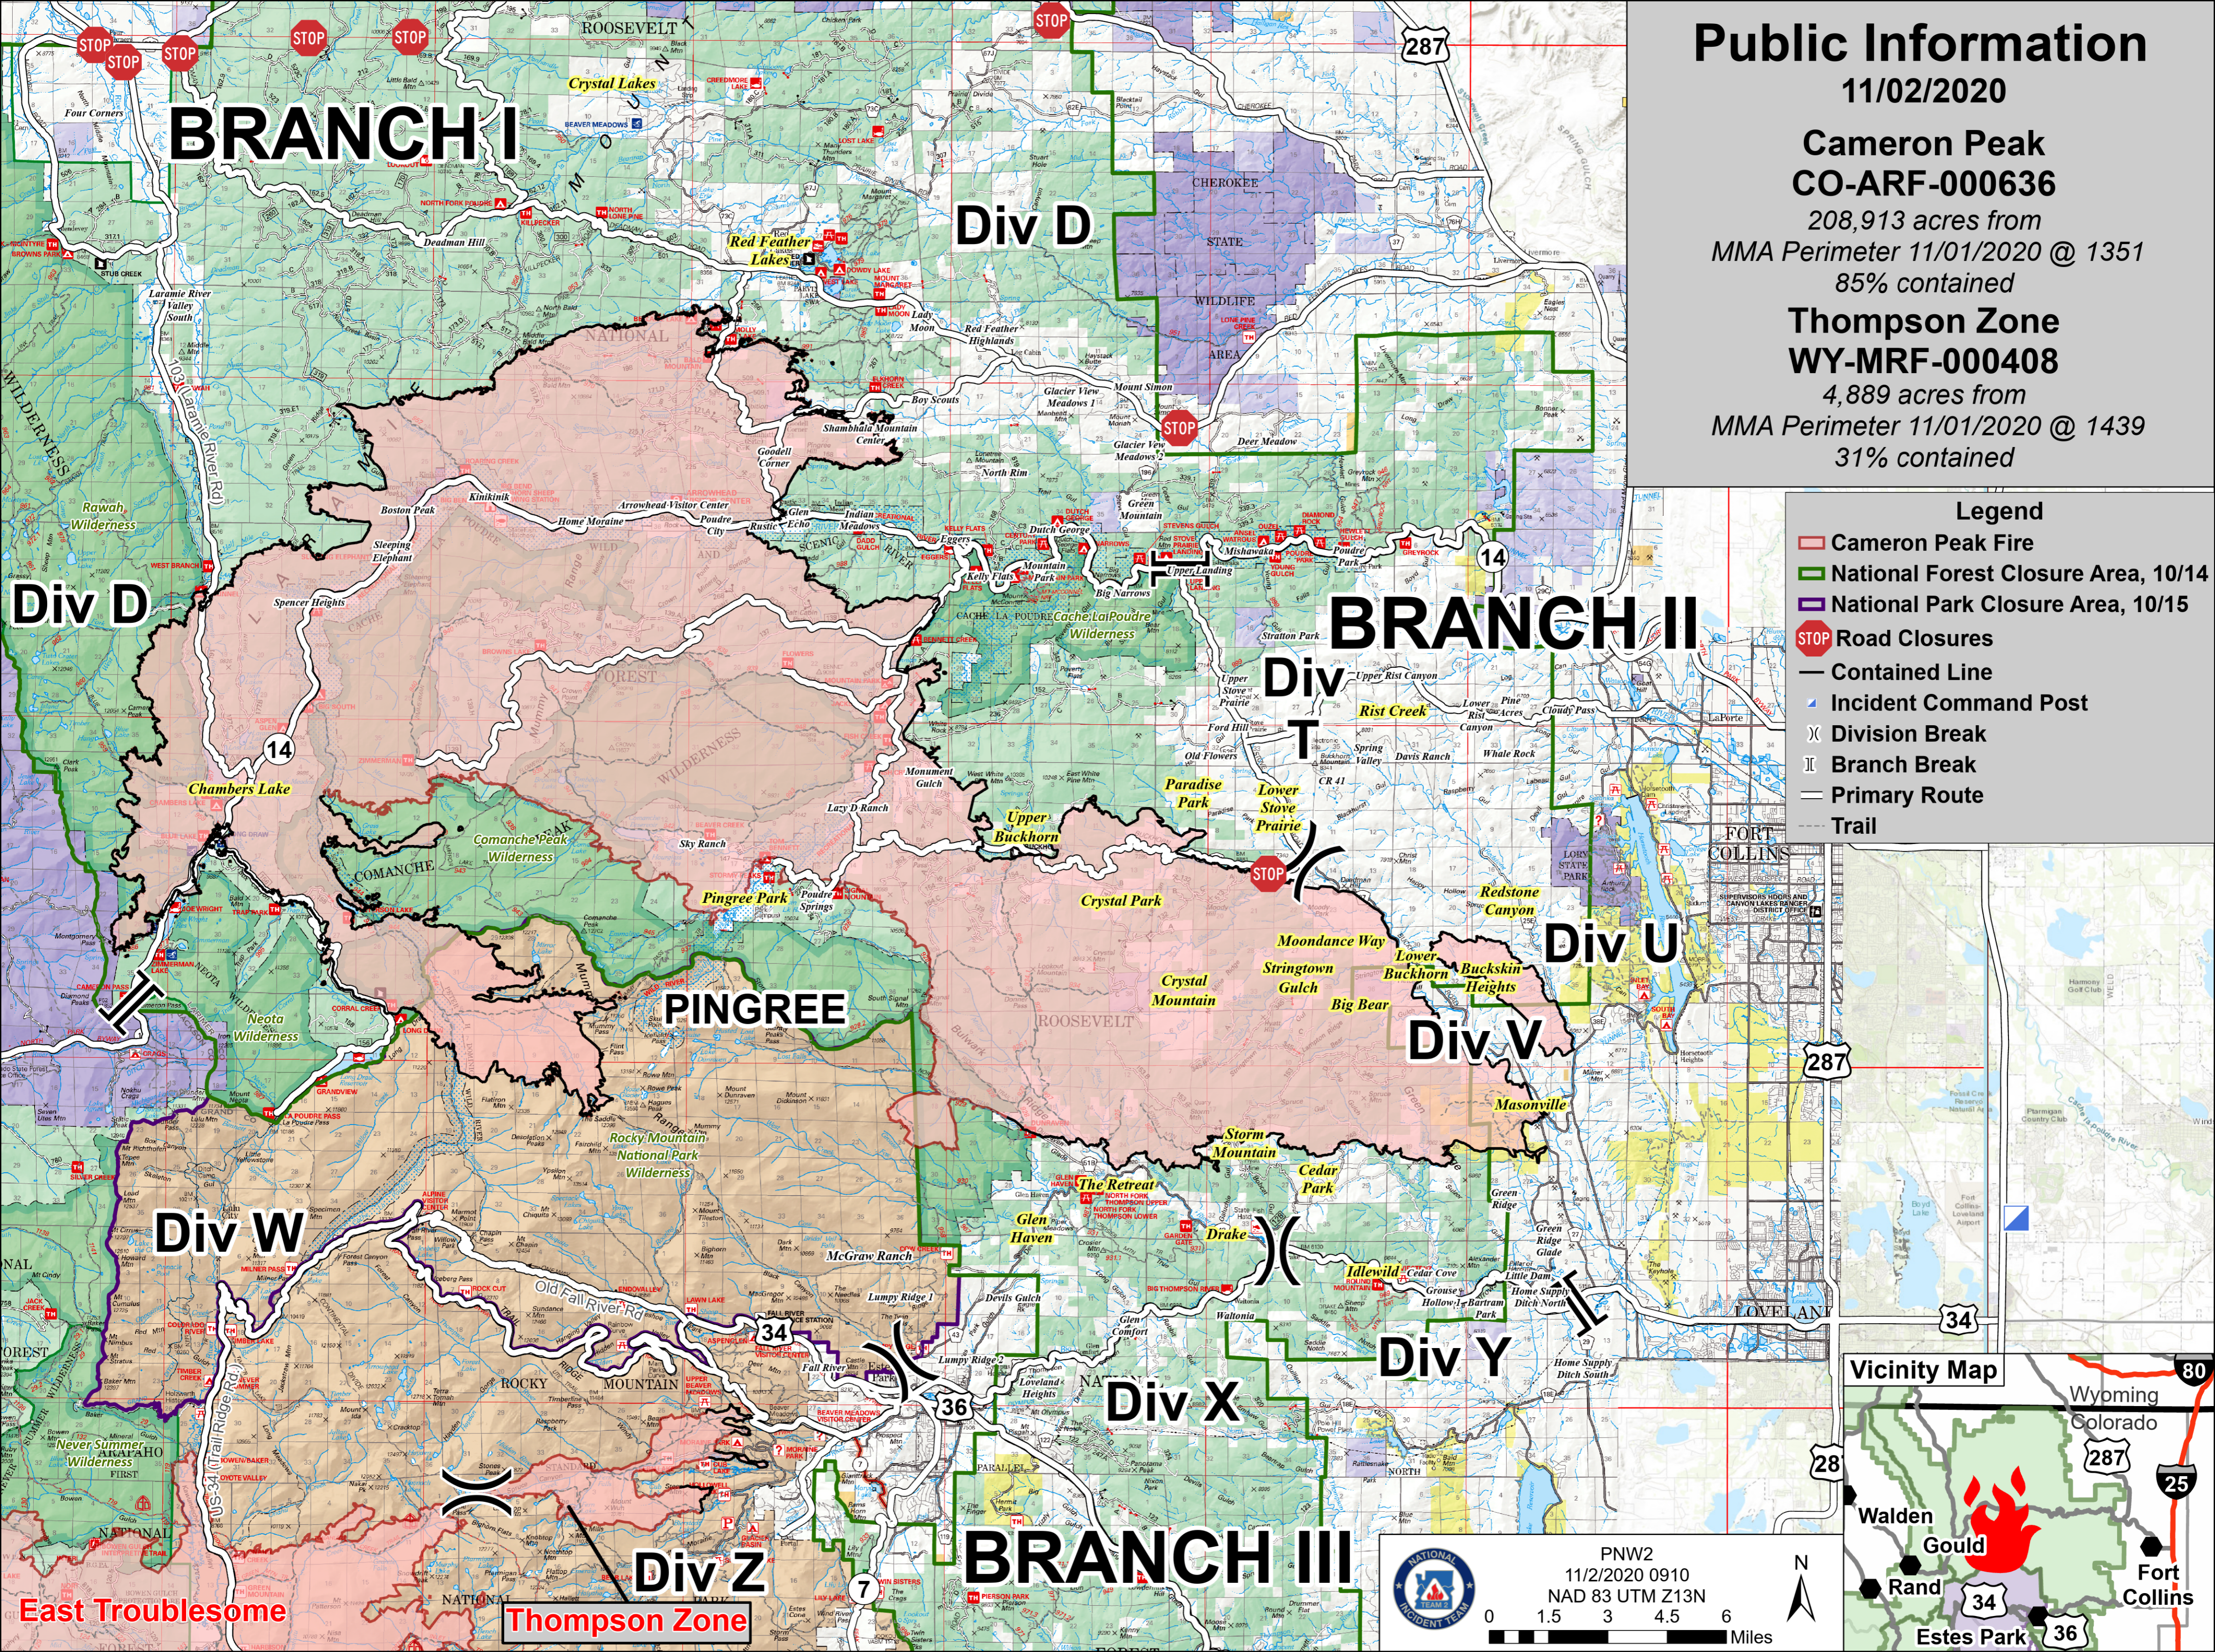

Public Information

11/02/2020

**Cameron Peak
CO-ARF-000636**

208,913 acres from
MMA Perimeter 11/01/2020 @ 1351
85% contained

**Thompson Zone
WY-MRF-000408**

4,889 acres from
MMA Perimeter 11/01/2020 @ 1439
31% contained

- ### Legend
- Cameron Peak Fire
 - National Forest Closure Area, 10/14
 - National Park Closure Area, 10/15
 - Road Closures
 - Contained Line
 - Incident Command Post
 - Division Break
 - Branch Break
 - Primary Route
 - Trail

PNW2
11/2/2020 0910
NAD 83 UTM Z13N

East Troublesome

Thompson Zone