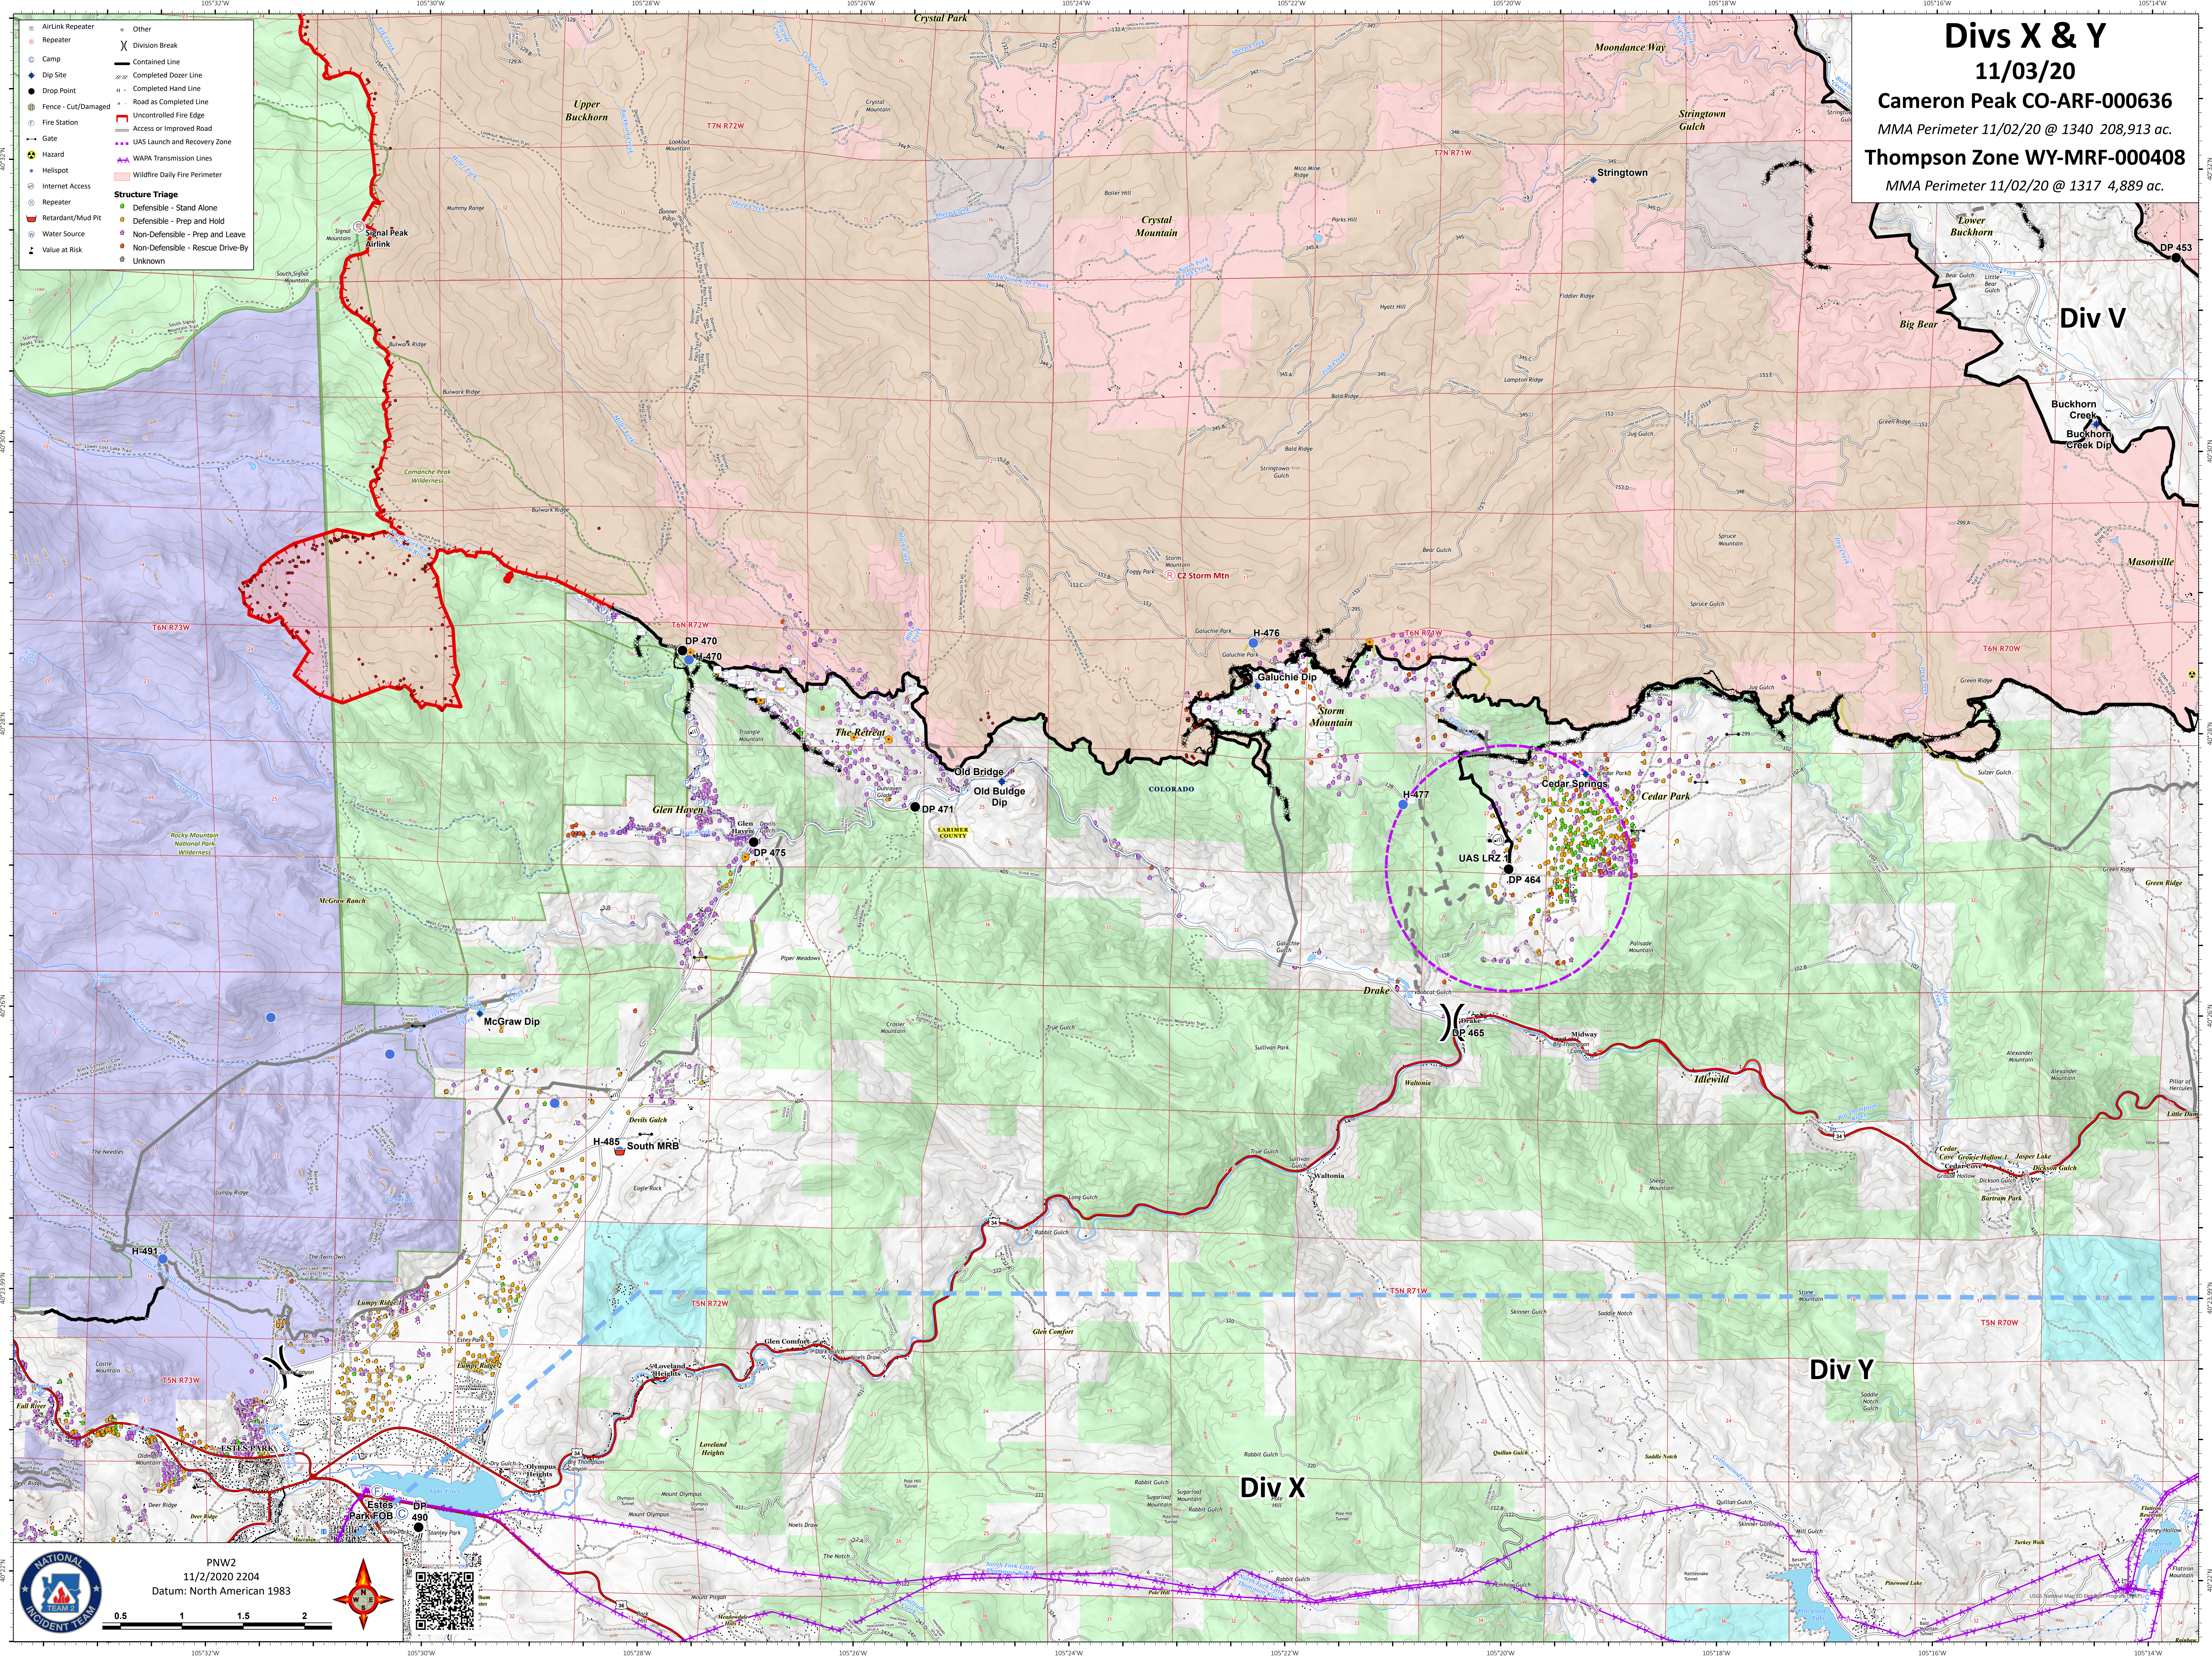

Divs X & Y

11/03/20

Cameron Peak CO-ARF-000636

MMA Perimeter 11/02/20 @ 1340 208,913 ac.

Thompson Zone WY-MRF-000408

MMA Perimeter 11/02/20 @ 1317 4,889 ac.

- AirLink Repeater
 - Repeater
 - Camp
 - Dip Site
 - Drop Point
 - Fence - Cut/Damaged
 - Fire Station
 - Gate
 - Hazard
 - Hellspot
 - Internet Access
 - Repeater
 - Retardant/Mud Pit
 - Water Source
 - Value at Risk
 - Other
 - Division Break
 - Contained Line
 - Completed Dozer Line
 - Completed Hand Line
 - Road as Completed Line
 - Uncontrolled Fire Edge
 - Access or Improved Road
 - UAS Launch and Recovery Zone
 - WAPA Transmission Lines
 - Wildfire Daily Fire Perimeter
- ### Structure Triage
- Defensible - Stand Alone
 - Defensible - Prep and Hold
 - Non-Defensible - Prep and Leave
 - Non-Defensible - Rescue Drive-By
 - Unknown

 PNW2
11/2/2020 2204
Datum: North American 1983