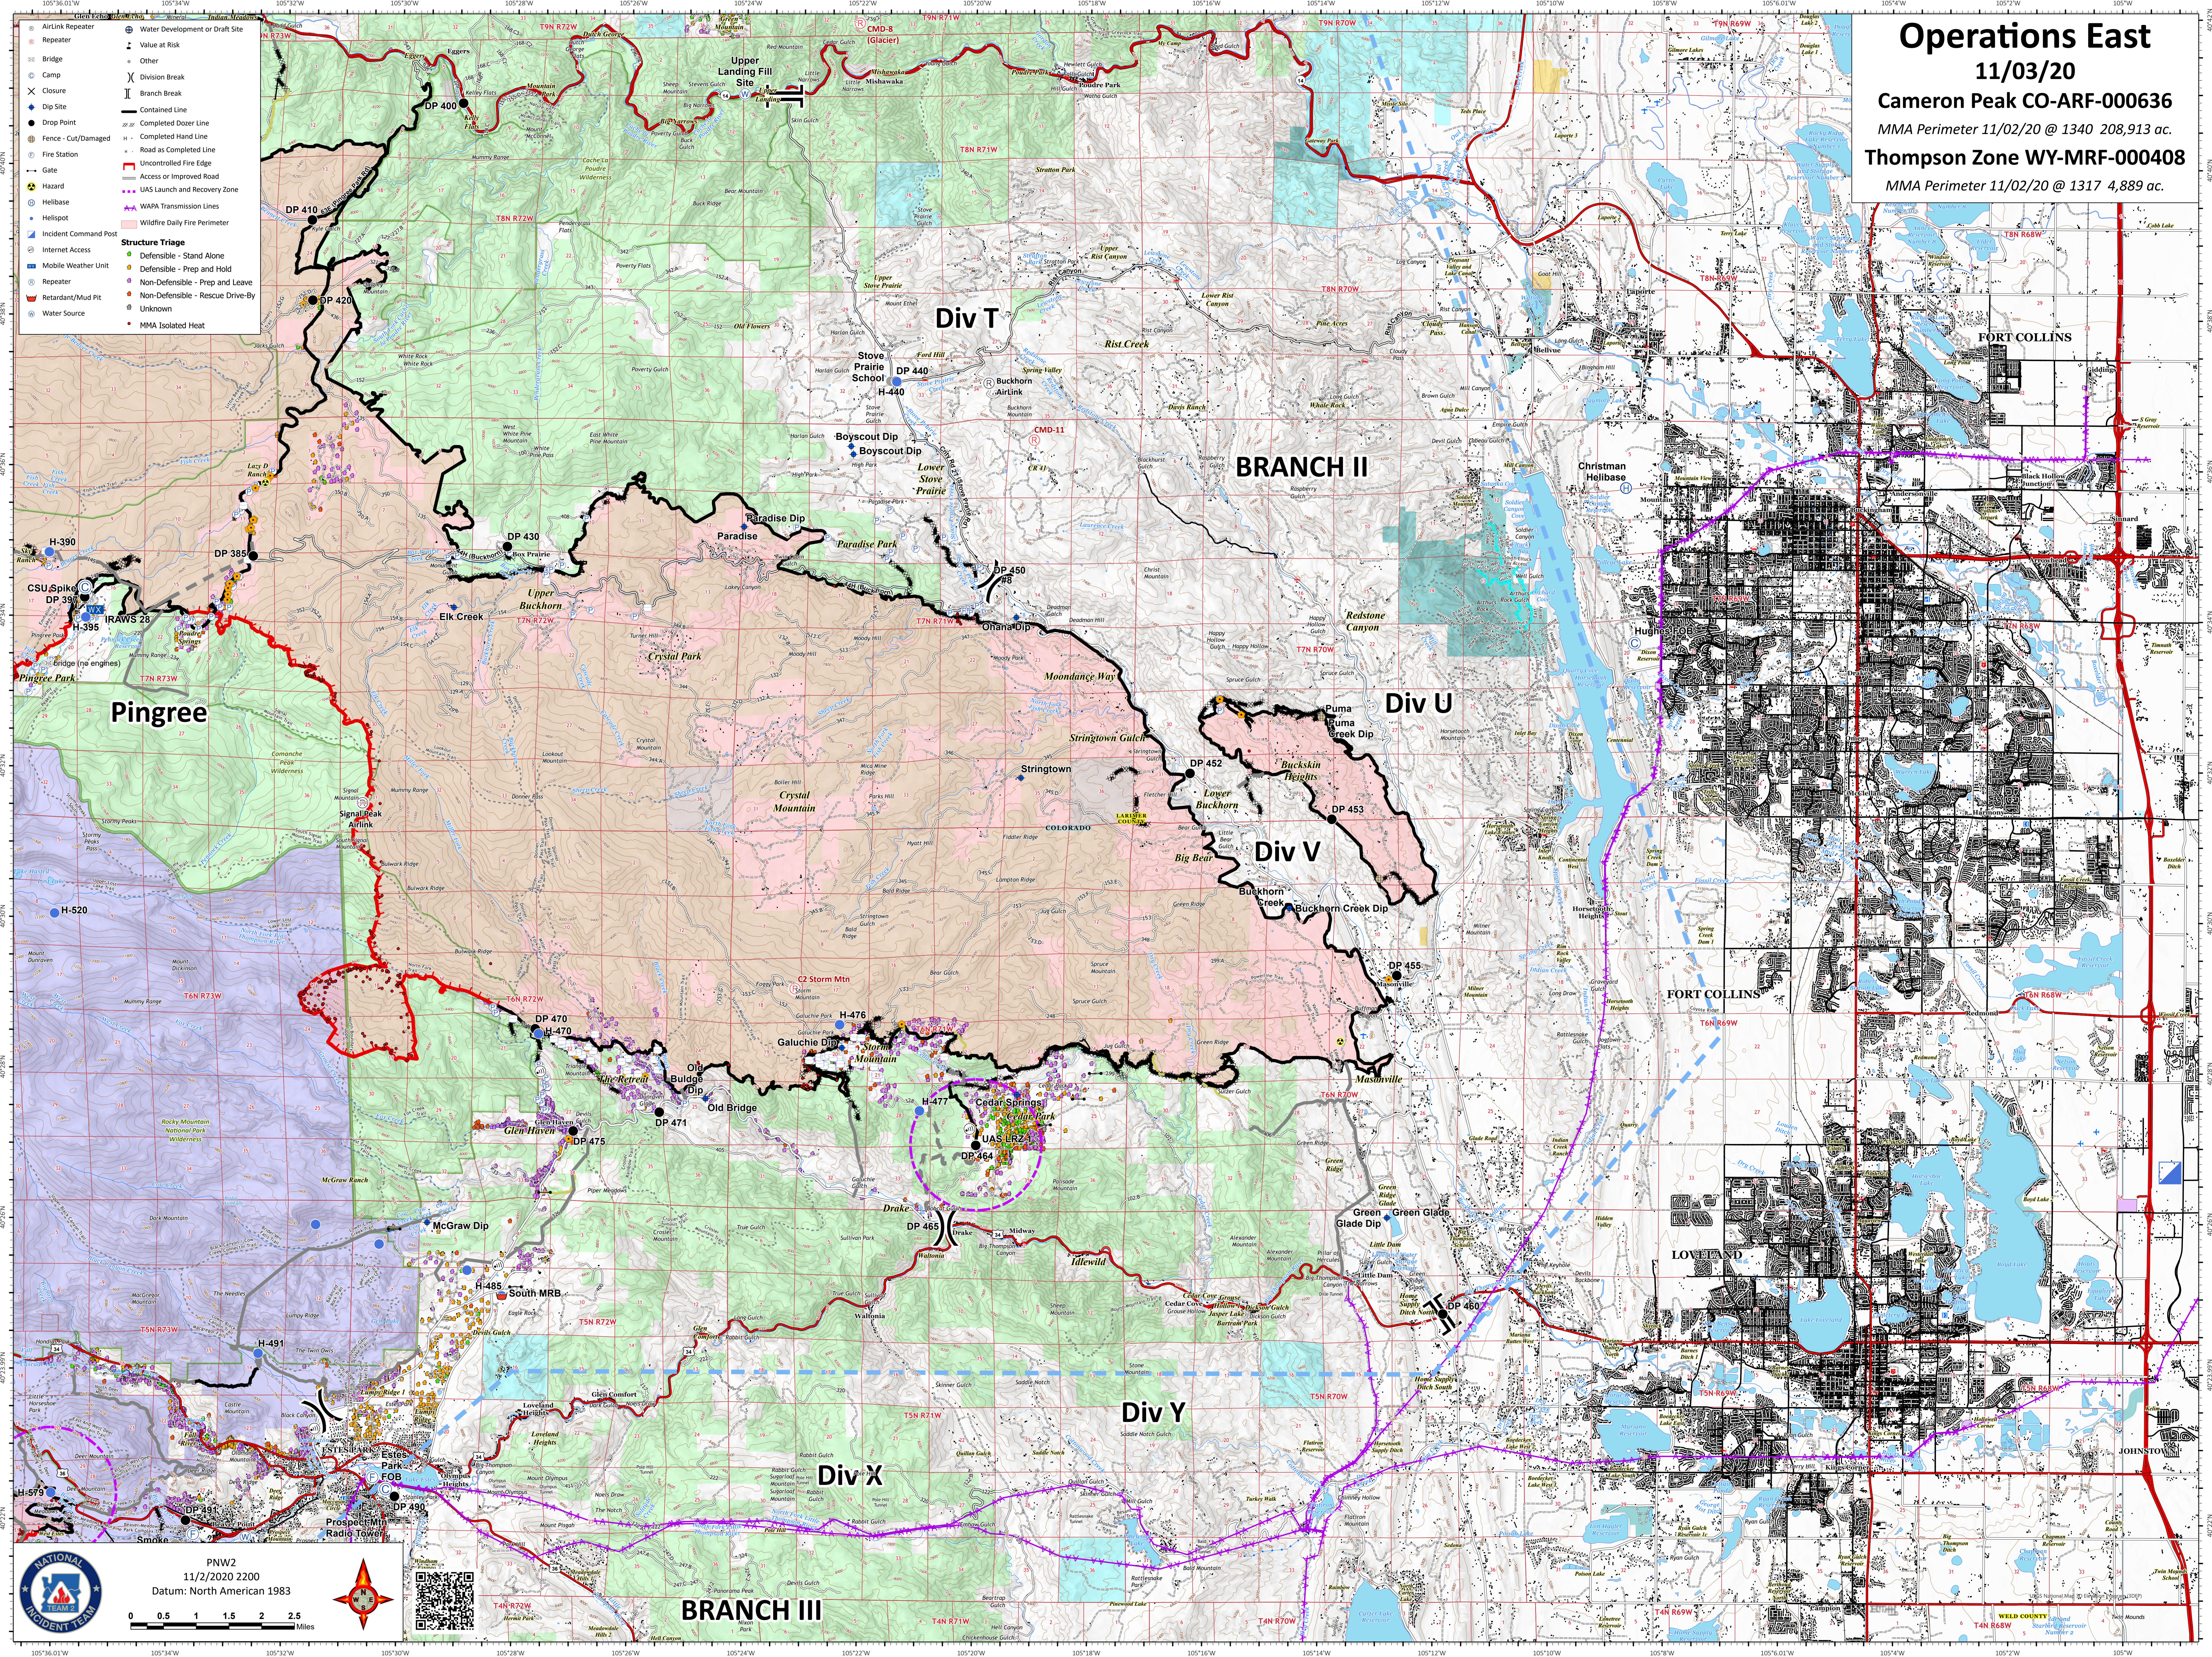

Operations East

11/03/20

Cameron Peak CO-ARF-000636

MMA Perimeter 11/02/20 @ 1340 208,913 ac.

Thompson Zone WY-MRF-000408

MMA Perimeter 11/02/20 @ 1317 4,889 ac.

- AirLink Repeater
- Repeater
- Bridge
- Camp
- Closure
- Dip Site
- Drop Point
- Fence - Cut/Damaged
- Fire Station
- Gate
- Hazard
- Helibase
- Helispot
- Incident Command Post
- Internet Access
- Mobile Weather Unit
- Repeater
- Retardant/Mud Pit
- Water Source
- Water Development or Draft Site
- Value at Risk
- Other
- Division Break
- Branch Break
- Contained Line
- Completed Dozer Line
- Completed Hand Line
- Road as Completed Line
- Uncontrolled Fire Edge
- Access or Improved Road
- UAS Launch and Recovery Zone
- WAPA Transmission Lines
- Wildfire Daily Fire Perimeter
- Structure Triage
 - Defensible - Stand Alone
 - Defensible - Prep and Hold
 - Non-Defensible - Prep and Leave
 - Non-Defensible - Rescue Drive-By
 - Unknown
 - MMA Isolated Heat

NATIONAL INCIDENT TEAM

PNW2
11/2/2020 2200
Datum: North American 1983

0 0.5 1 1.5 2 Miles