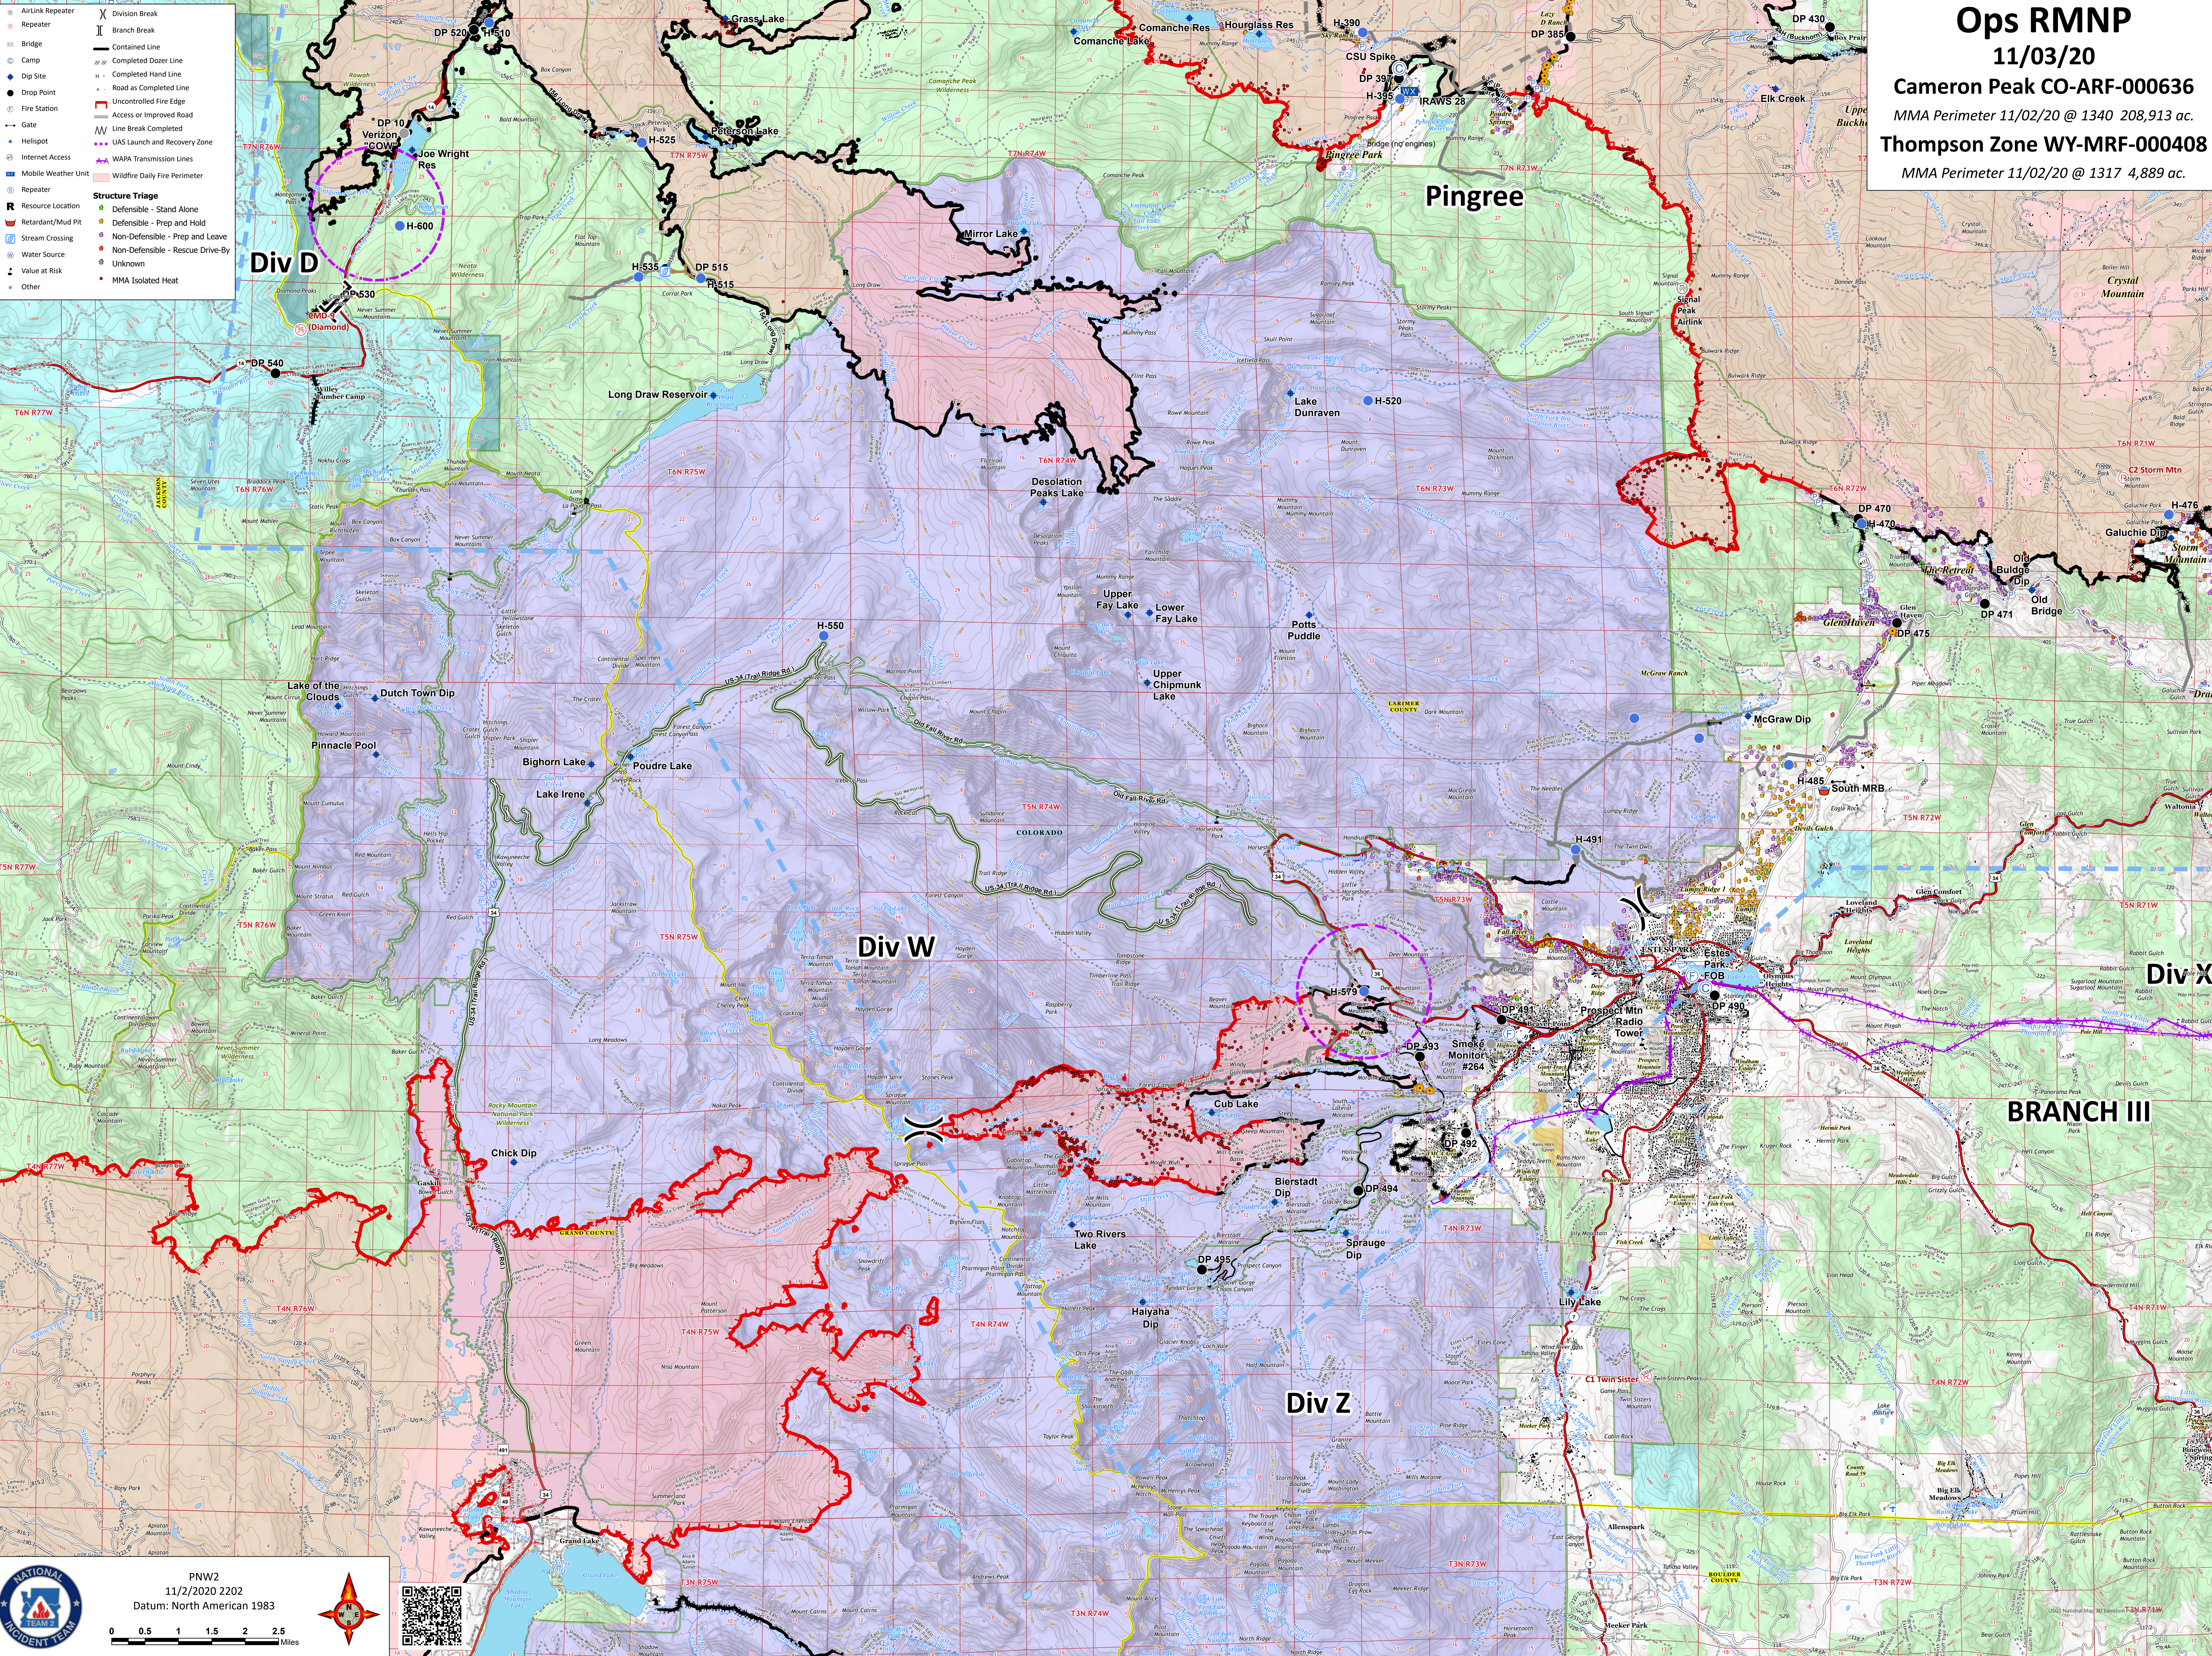

Ops RMNP

11/03/20

Cameron Peak CO-ARF-000636

MMA Perimeter 11/02/20 @ 1340 208,913 ac.

Thompson Zone WY-MRF-000408

MMA Perimeter 11/02/20 @ 1317 4,889 ac.

- AirLink Repeater
 - Repeater
 - Division Break
 - Branch Break
 - Camp
 - Fire Station
 - Helispot
 - Internet Access
 - Mobile Weather Unit
 - Repeater
 - Resource Location
 - Retardant/Mud Pit
 - Stream Crossing
 - Water Source
 - Value at Risk
 - Other
- Completed Dozer Line
 - Completed Hand Line
 - Road as Completed Line
 - Uncontrolled Fire Edge
 - Access or Improved Road
 - Line Break Completed
 - UAS Launch and Recovery Zone
 - WAPA Transmission Lines
 - Wildfire Daily Fire Perimeter
- Structure Triage
 - Defensible - Stand Alone
 - Defensible - Prep and Hold
 - Non-Defensible - Prep and Leave
 - Non-Defensible - Rescue Drive-By
 - Unknown
 - MMA Isolated Heat

PNW2
11/2/2020 2202
Datum: North American 1983

0 0.5 1 1.5 2 Miles

Div X

Div W

Div Z

BRANCH III

Pingree