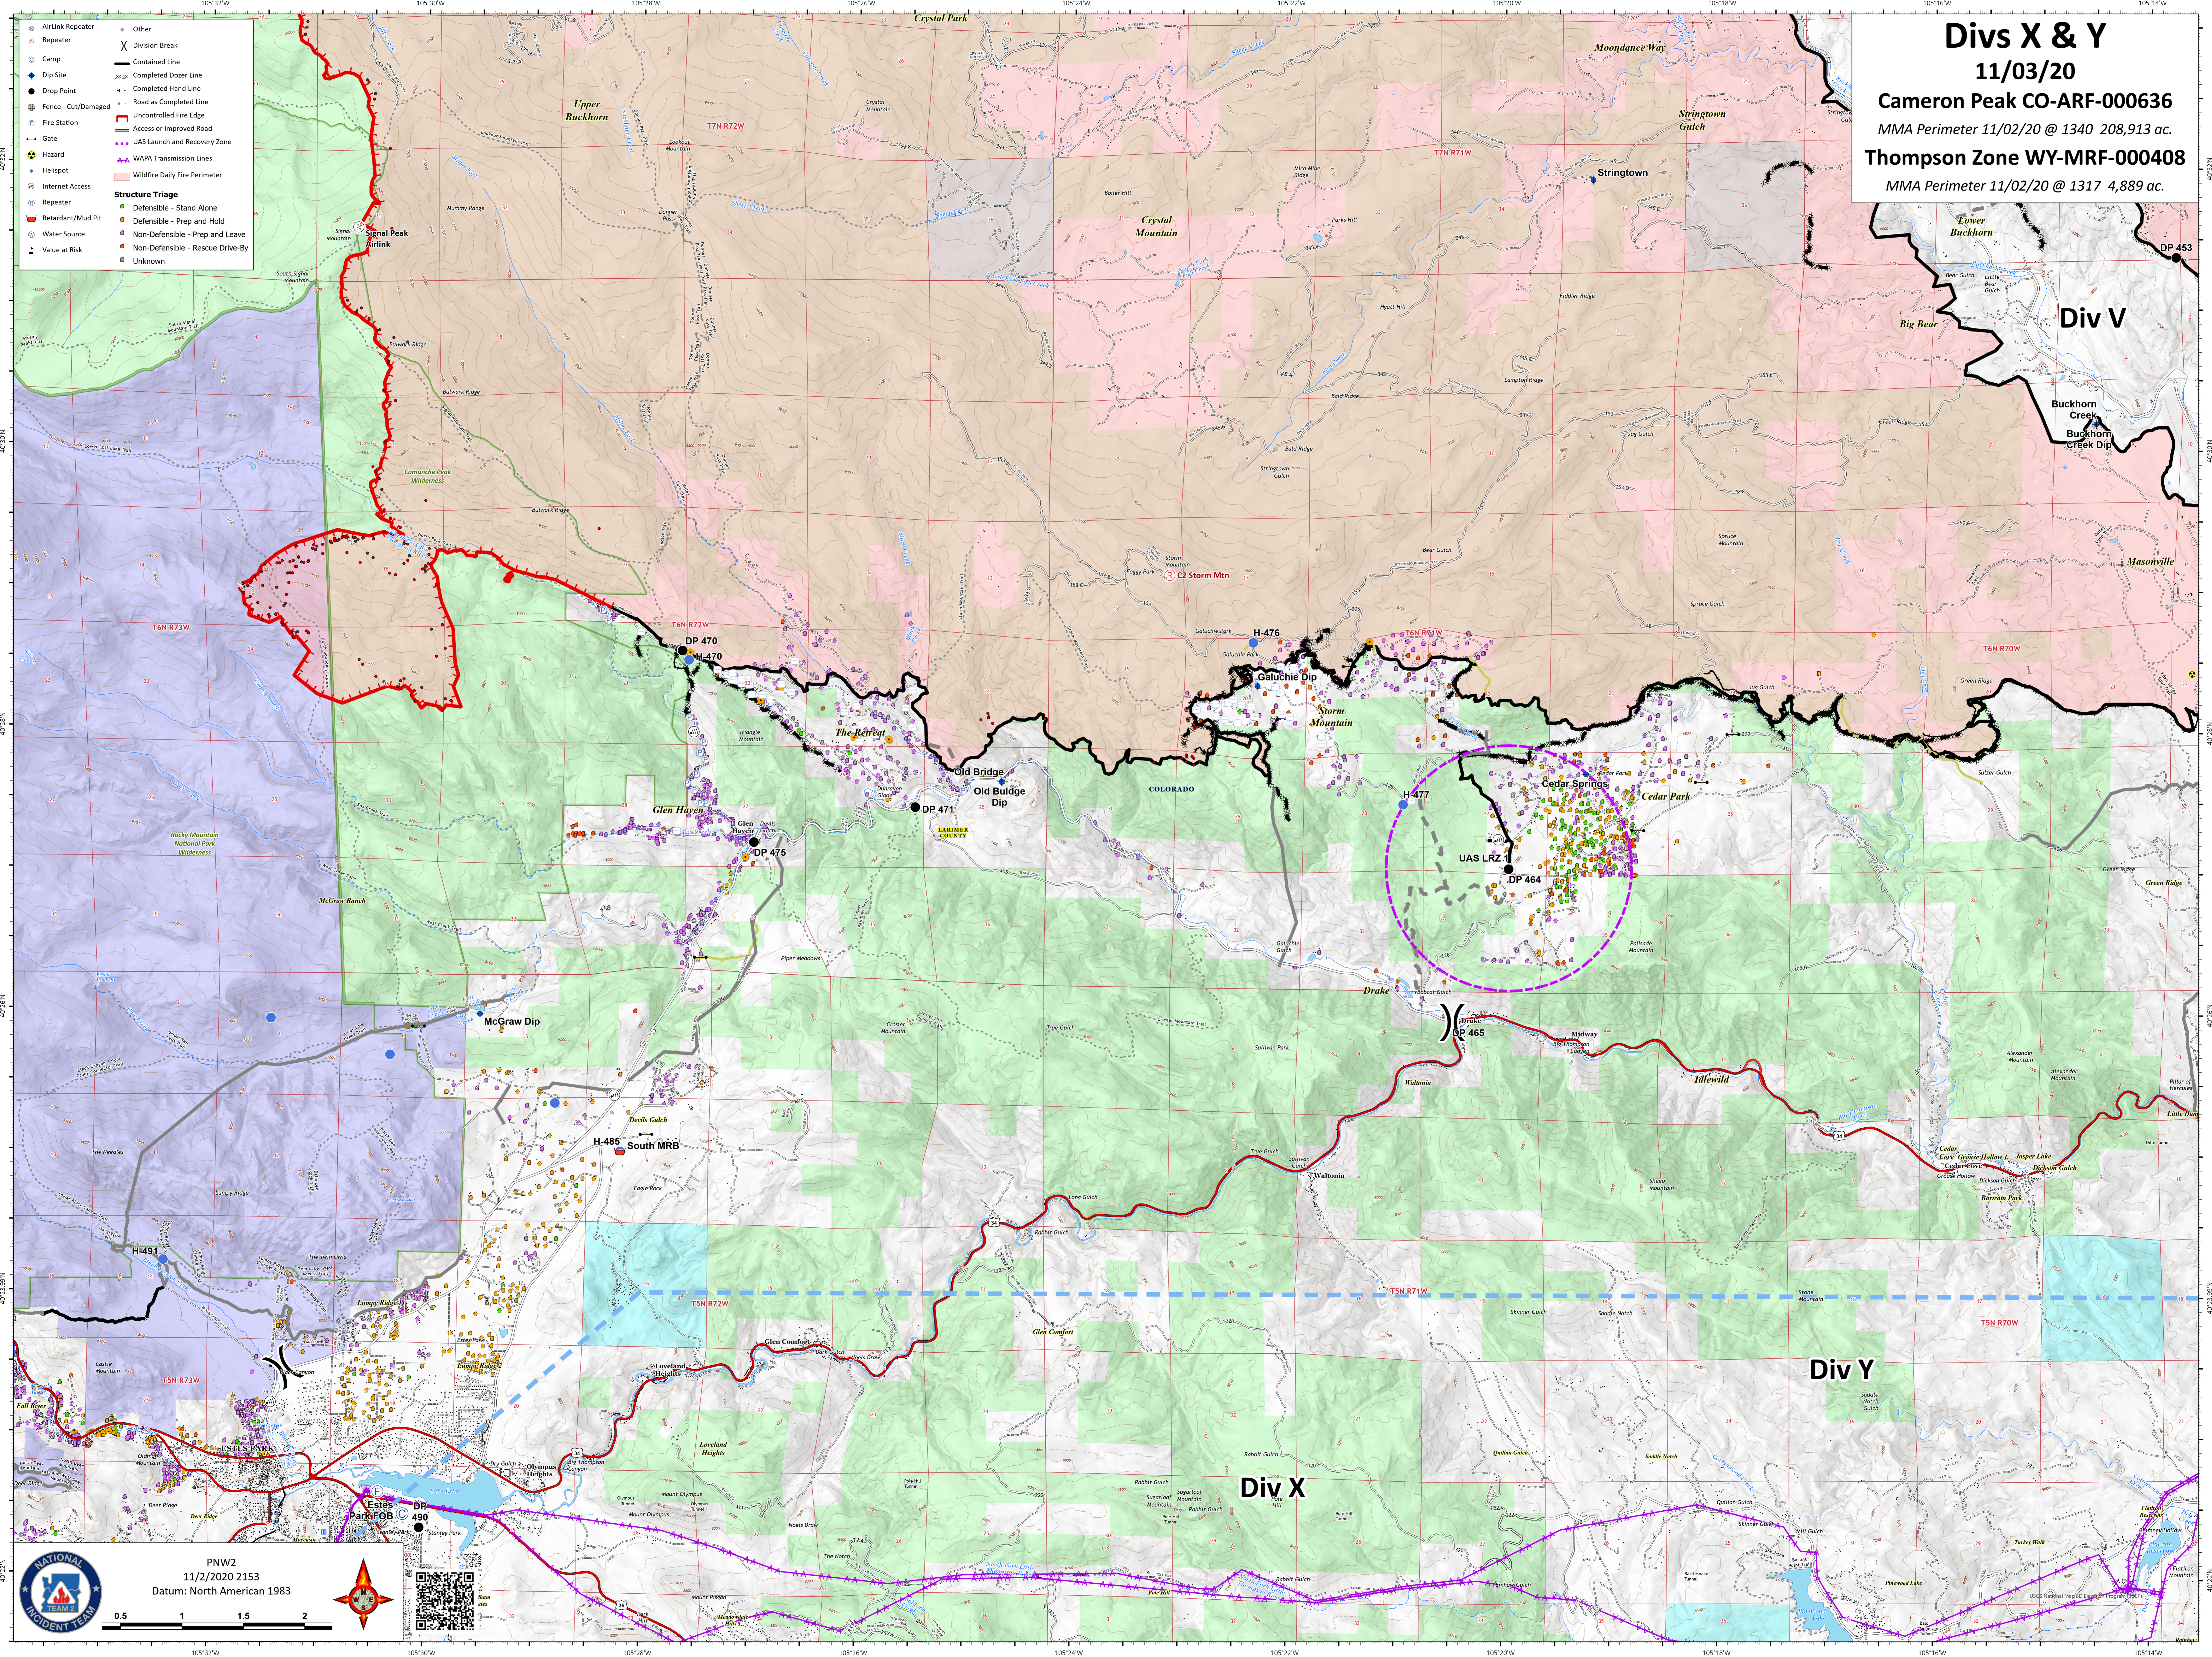

Divs X & Y

11/03/20

Cameron Peak CO-ARF-000636

MMA Perimeter 11/02/20 @ 1340 208,913 ac.

Thompson Zone WY-MRF-000408

MMA Perimeter 11/02/20 @ 1317 4,889 ac.

- AirLink Repeater
- Repeater
- Camp
- Dip Site
- Drop Point
- Fence - Cut/Damaged
- Fire Station
- Gate
- Hazard
- Hellspot
- Internet Access
- Repeater
- Retardant/Mud Pit
- Water Source
- Value at Risk
- Other
- Division Break
- Contained Line
- Completed Dozer Line
- Completed Hand Line
- Road as Completed Line
- Uncontrolled Fire Edge
- Access or Improved Road
- UAS Launch and Recovery Zone
- WAPA Transmission Lines
- Wildfire Daily Fire Perimeter

- Structure Triage
- Defensible - Stand Alone
- Defensible - Prep and Hold
- Non-Defensible - Prep and Leave
- Non-Defensible - Rescue Drive-By
- Unknown

PNW2
11/2/2020 2153
Datum: North American 1983