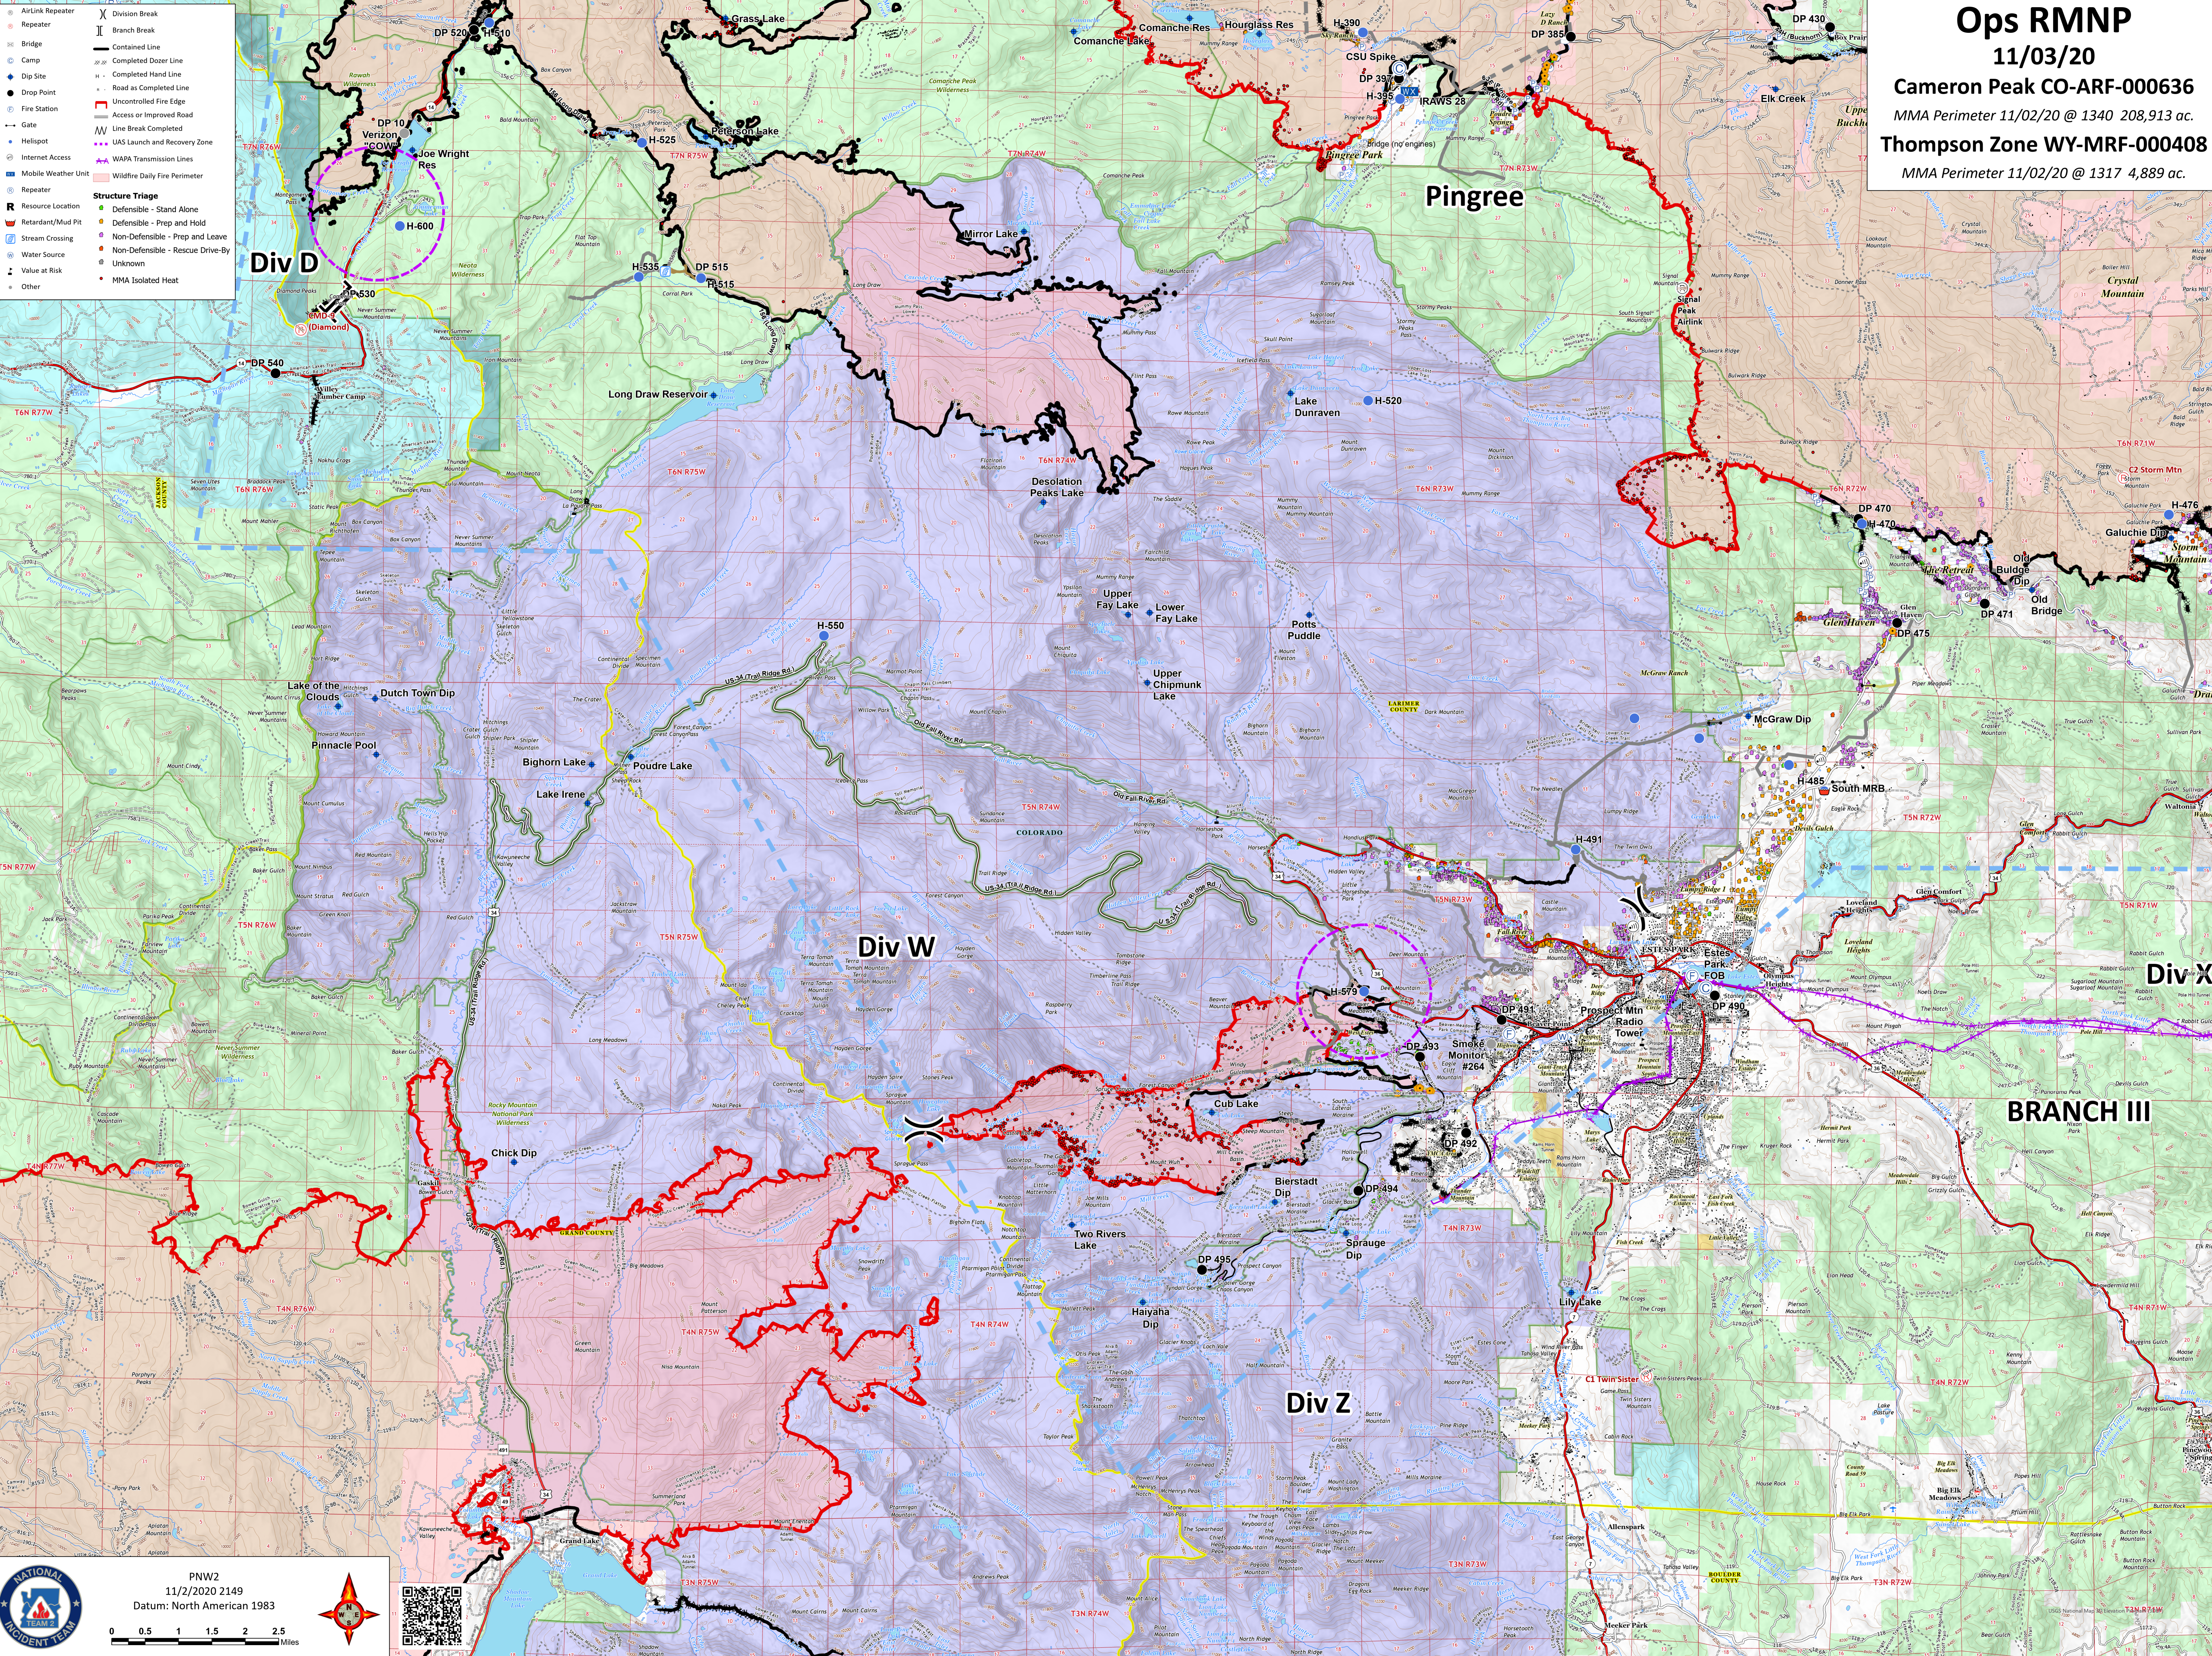

Ops RMNP

11/03/20

Cameron Peak CO-ARF-000636

MMA Perimeter 11/02/20 @ 1340 208,913 ac.

Thompson Zone WY-MRF-000408

MMA Perimeter 11/02/20 @ 1317 4,889 ac.

- AirLink Repeater
 - Repeater
 - Camp
 - Dip Site
 - Drop Point
 - Fire Station
 - Helispot
 - Internet Access
 - Mobile Weather Unit
 - Repeater
 - Resource Location
 - Retardant/Mud Pit
 - Stream Crossing
 - Water Source
 - Value at Risk
 - Other
- Division Break
 - Branch Break
 - Contained Line
 - Completed Dozer Line
 - Completed Hand Line
 - Road as Completed Line
 - Uncontrolled Fire Edge
 - Access or Improved Road
 - Line Break Completed
 - UAS Launch and Recovery Zone
 - WAPA Transmission Lines
 - Wildfire Daily Fire Perimeter
- Structure Triage
 - Defensible - Stand Alone
 - Defensible - Prep and Hold
 - Non-Defensible - Prep and Leave
 - Non-Defensible - Rescue Drive-By
 - Unknown
 - MMA Isolated Heat

 PNW2
11/2/2020 2149
Datum: North American 1983

0 0.5 1 1.5 2 Miles