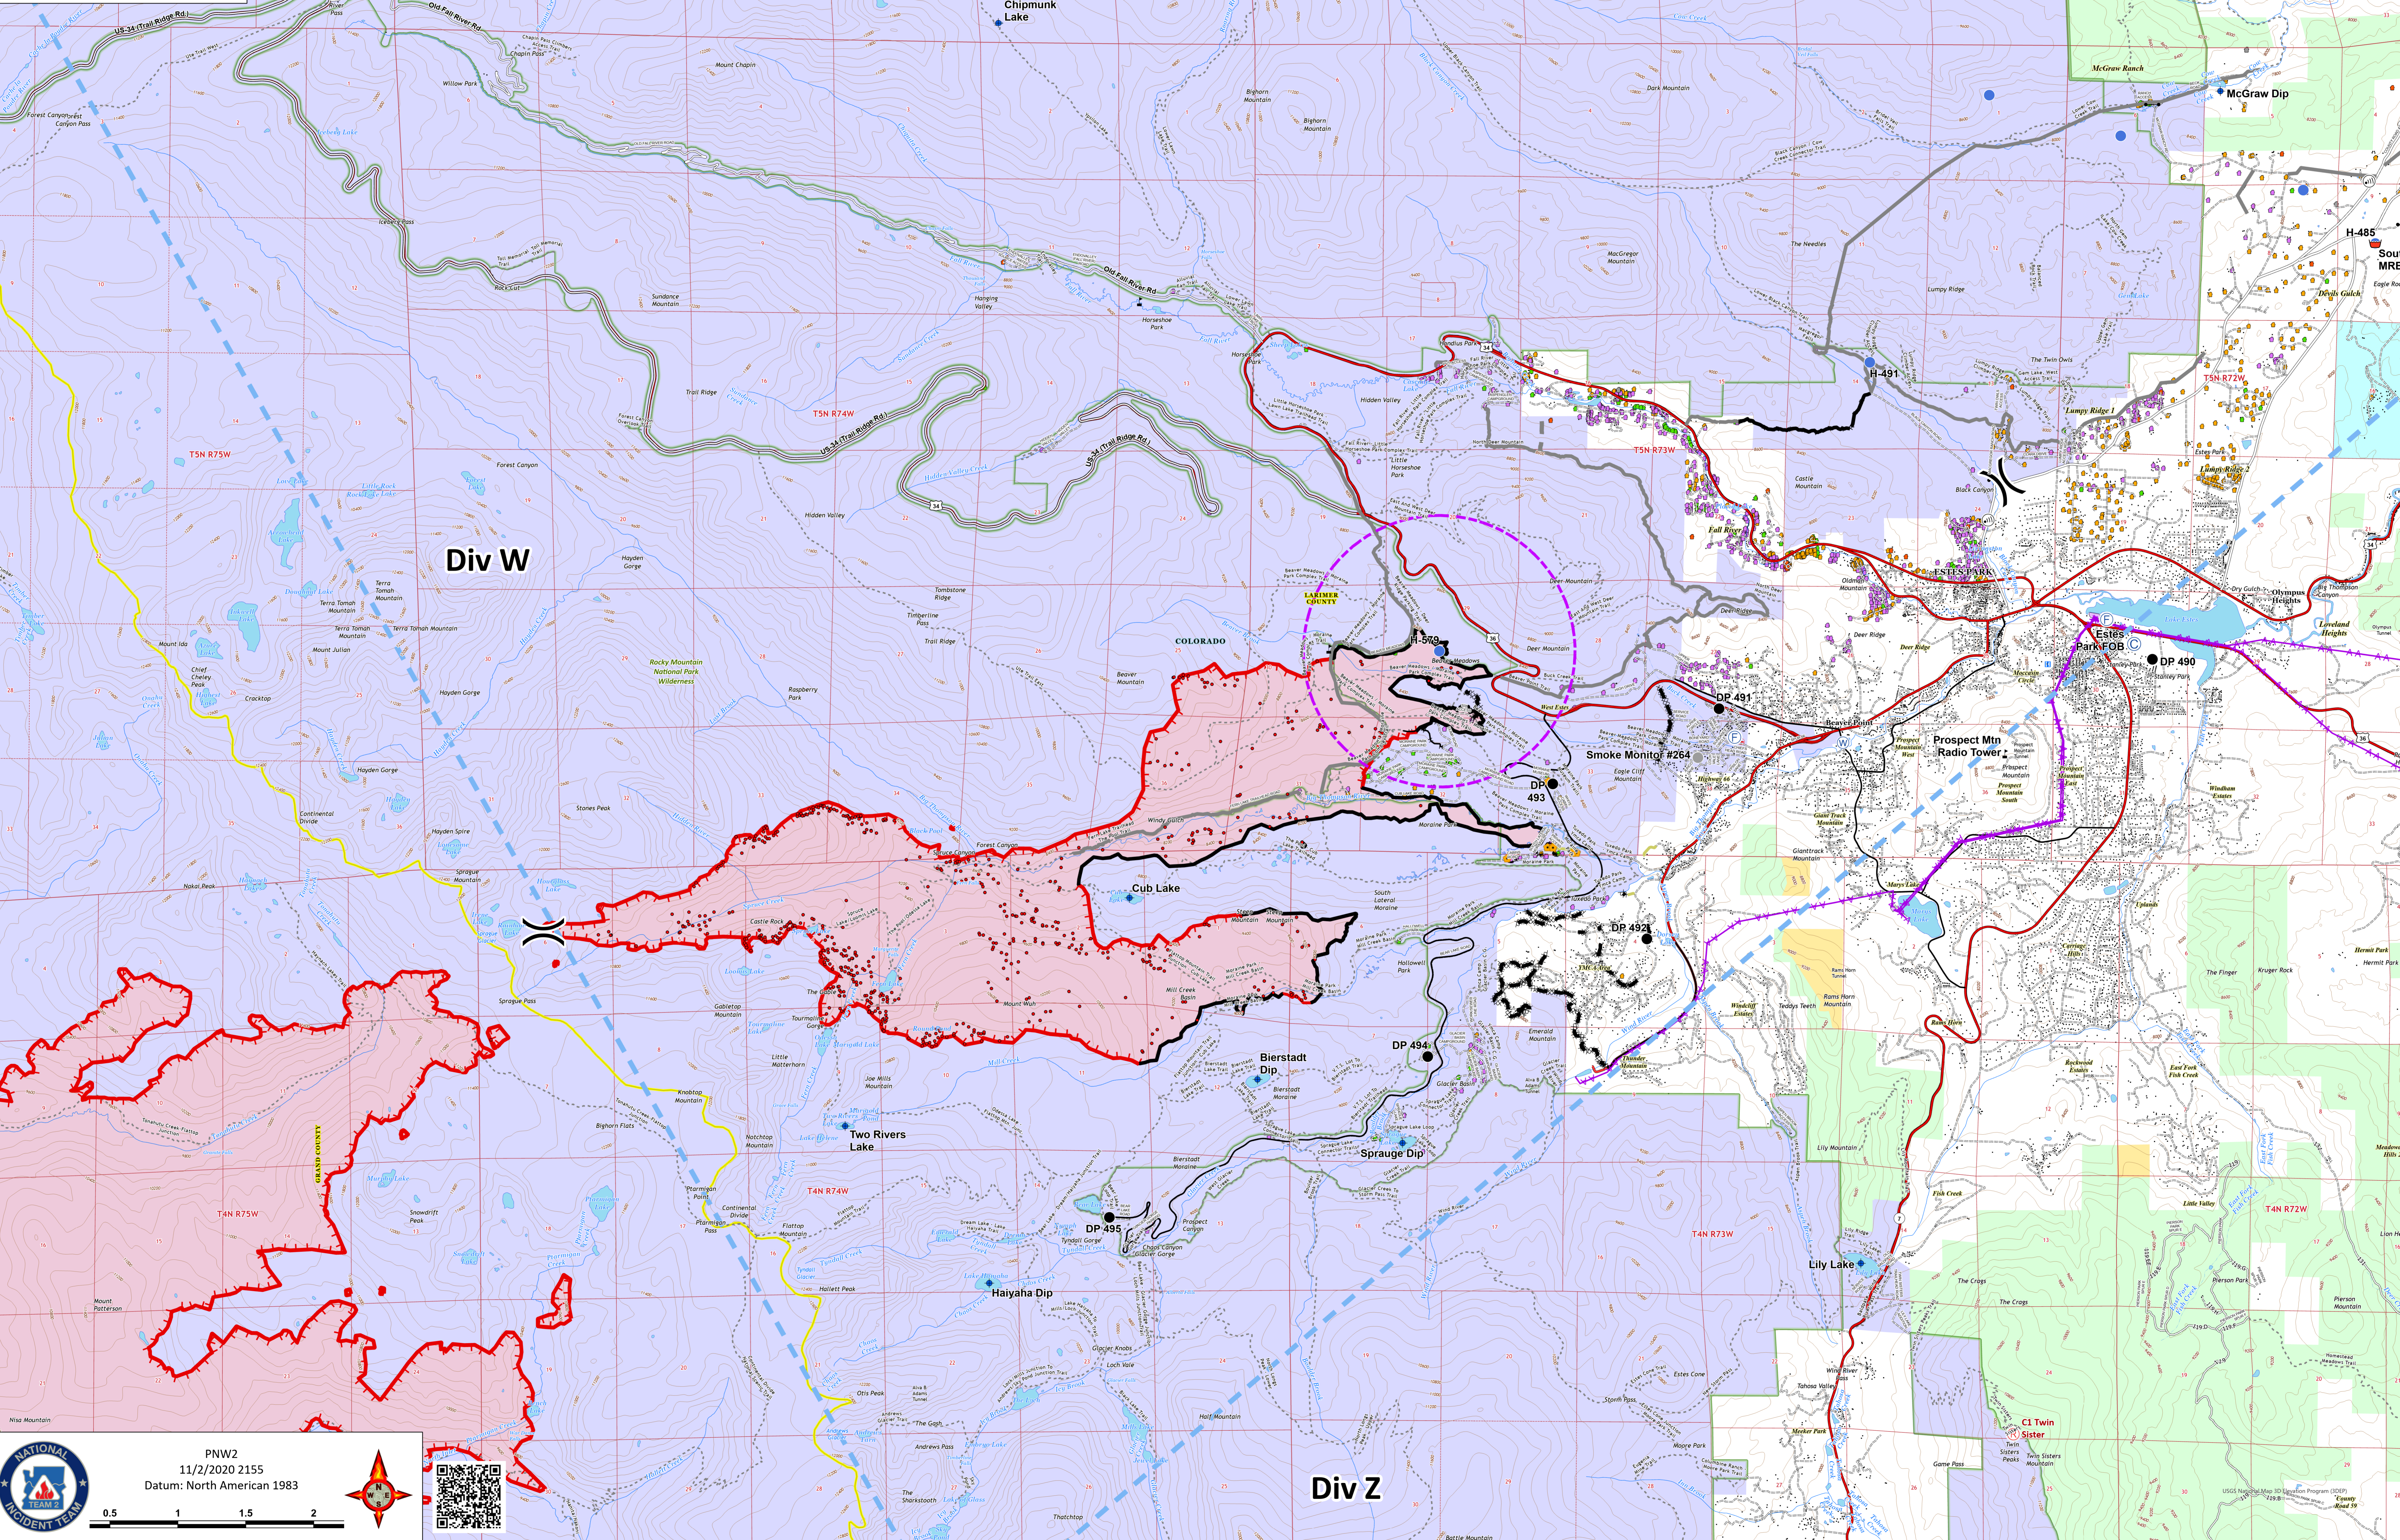

Thompson Zone

11/03/20

Cameron Peak CO-ARF-000636

MMA Perimeter 11/02/20 @ 1340 208,913 ac.

Thompson Zone WY-MRF-000408

MMA Perimeter 11/02/20 @ 1317 4,889 ac.

● Repeater	— Contained Line
● Camp	— Completed Dozer Line
● Dip Site	— Completed Hand Line
● Drop Point	— Road as Completed Line
● Fire Station	— Uncolored Fire Edge
— Gate	— Access or Improved Road
● Helispot	— UAS Launch and Recovery Zone
● Internet Access	— WAPA Transmission Lines
● Repeater	— Wildlife Daily Fire Perimeter
● Retardant/Mud Pit	Structure Triage
● Water Source	● Defensible - Stand Alone
● Value at Risk	● Defensible - Prep and Hold
● Other	● Non-Defensible - Prep and Hold
— Division Break	● Non-Defensible - Rescue Drive-By
	● Unknown
	● MMA Isolated Heat

Div W

Div Z

PNW2
11/2/2020 2155
Datum: North American 1983

USGS National Map Information Program (NMIP)
© 2019