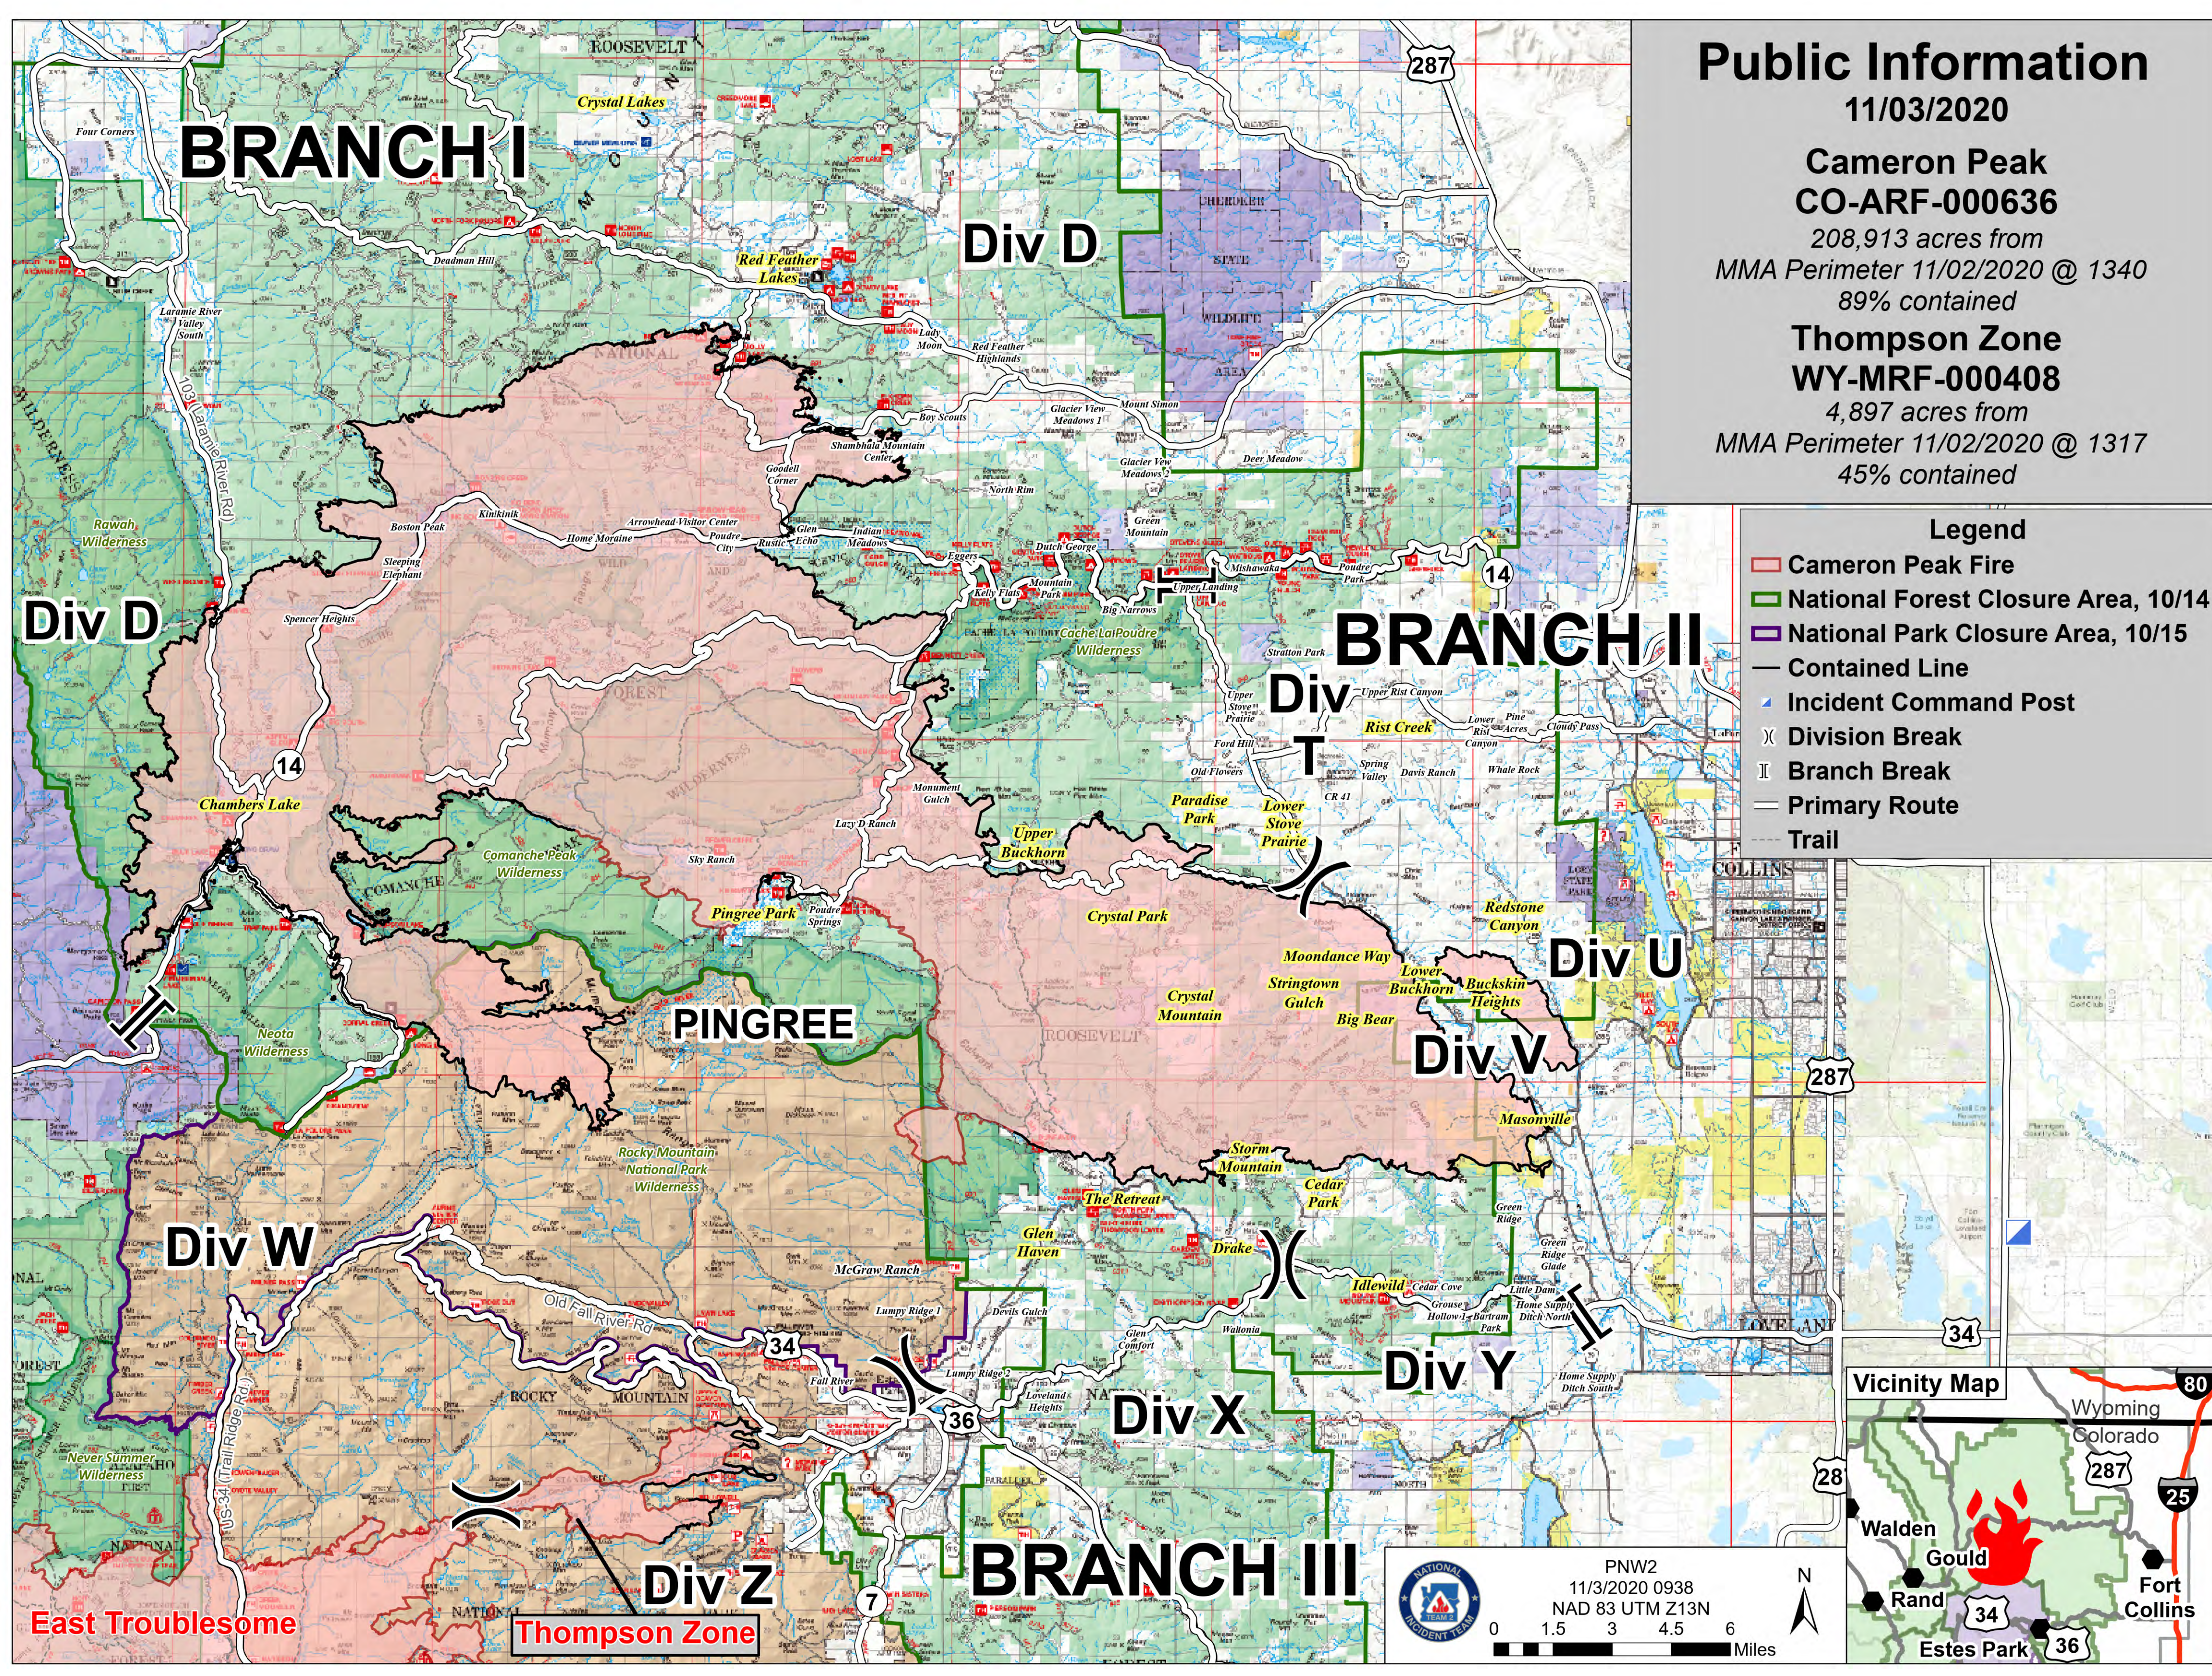

Public Information

11/03/2020

**Cameron Peak
CO-ARF-000636**

208,913 acres from
MMA Perimeter 11/02/2020 @ 1340
89% contained

**Thompson Zone
WY-MRF-000408**

4,897 acres from
MMA Perimeter 11/02/2020 @ 1317
45% contained

Legend

- Cameron Peak Fire
- National Forest Closure Area, 10/14
- National Park Closure Area, 10/15
- Contained Line
- Incident Command Post
- Division Break
- Branch Break
- Primary Route
- Trail

Vicinity Map

PNW2
11/3/2020 0938
NAD 83 UTM Z13N
0 1.5 3 4.5 6 Miles

East Troublesome

Thompson Zone