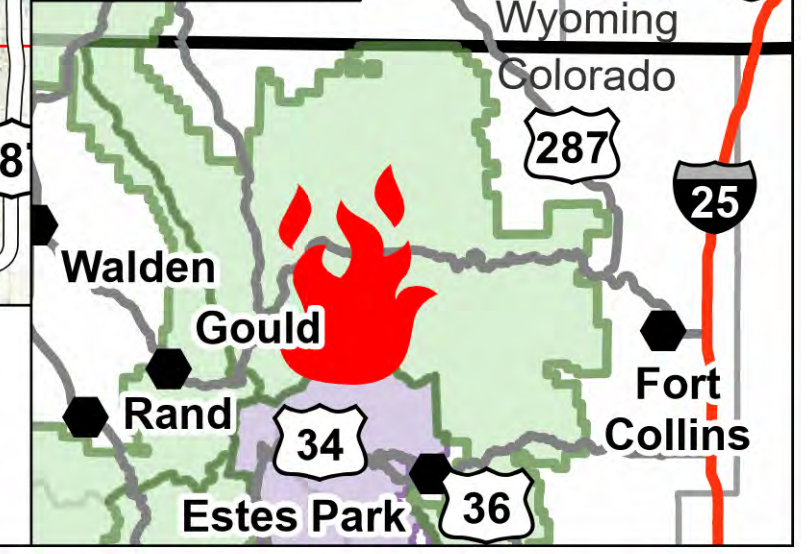

Public Information

11/03/2020

**Cameron Peak
CO-ARF-000636**

208,913 acres from
MMA Perimeter 11/02/2020 @ 1340
89% contained

**Thompson Zone
WY-MRF-000408**

4,897 acres from
MMA Perimeter 11/02/2020 @ 1317
45% contained

Legend

- Cameron Peak Fire
- National Forest Closure Area, 10/14
- National Park Closure Area, 10/15
- Contained Line
- Incident Command Post
- Division Break
- Branch Break
- Primary Route
- Trail

Vicinity Map