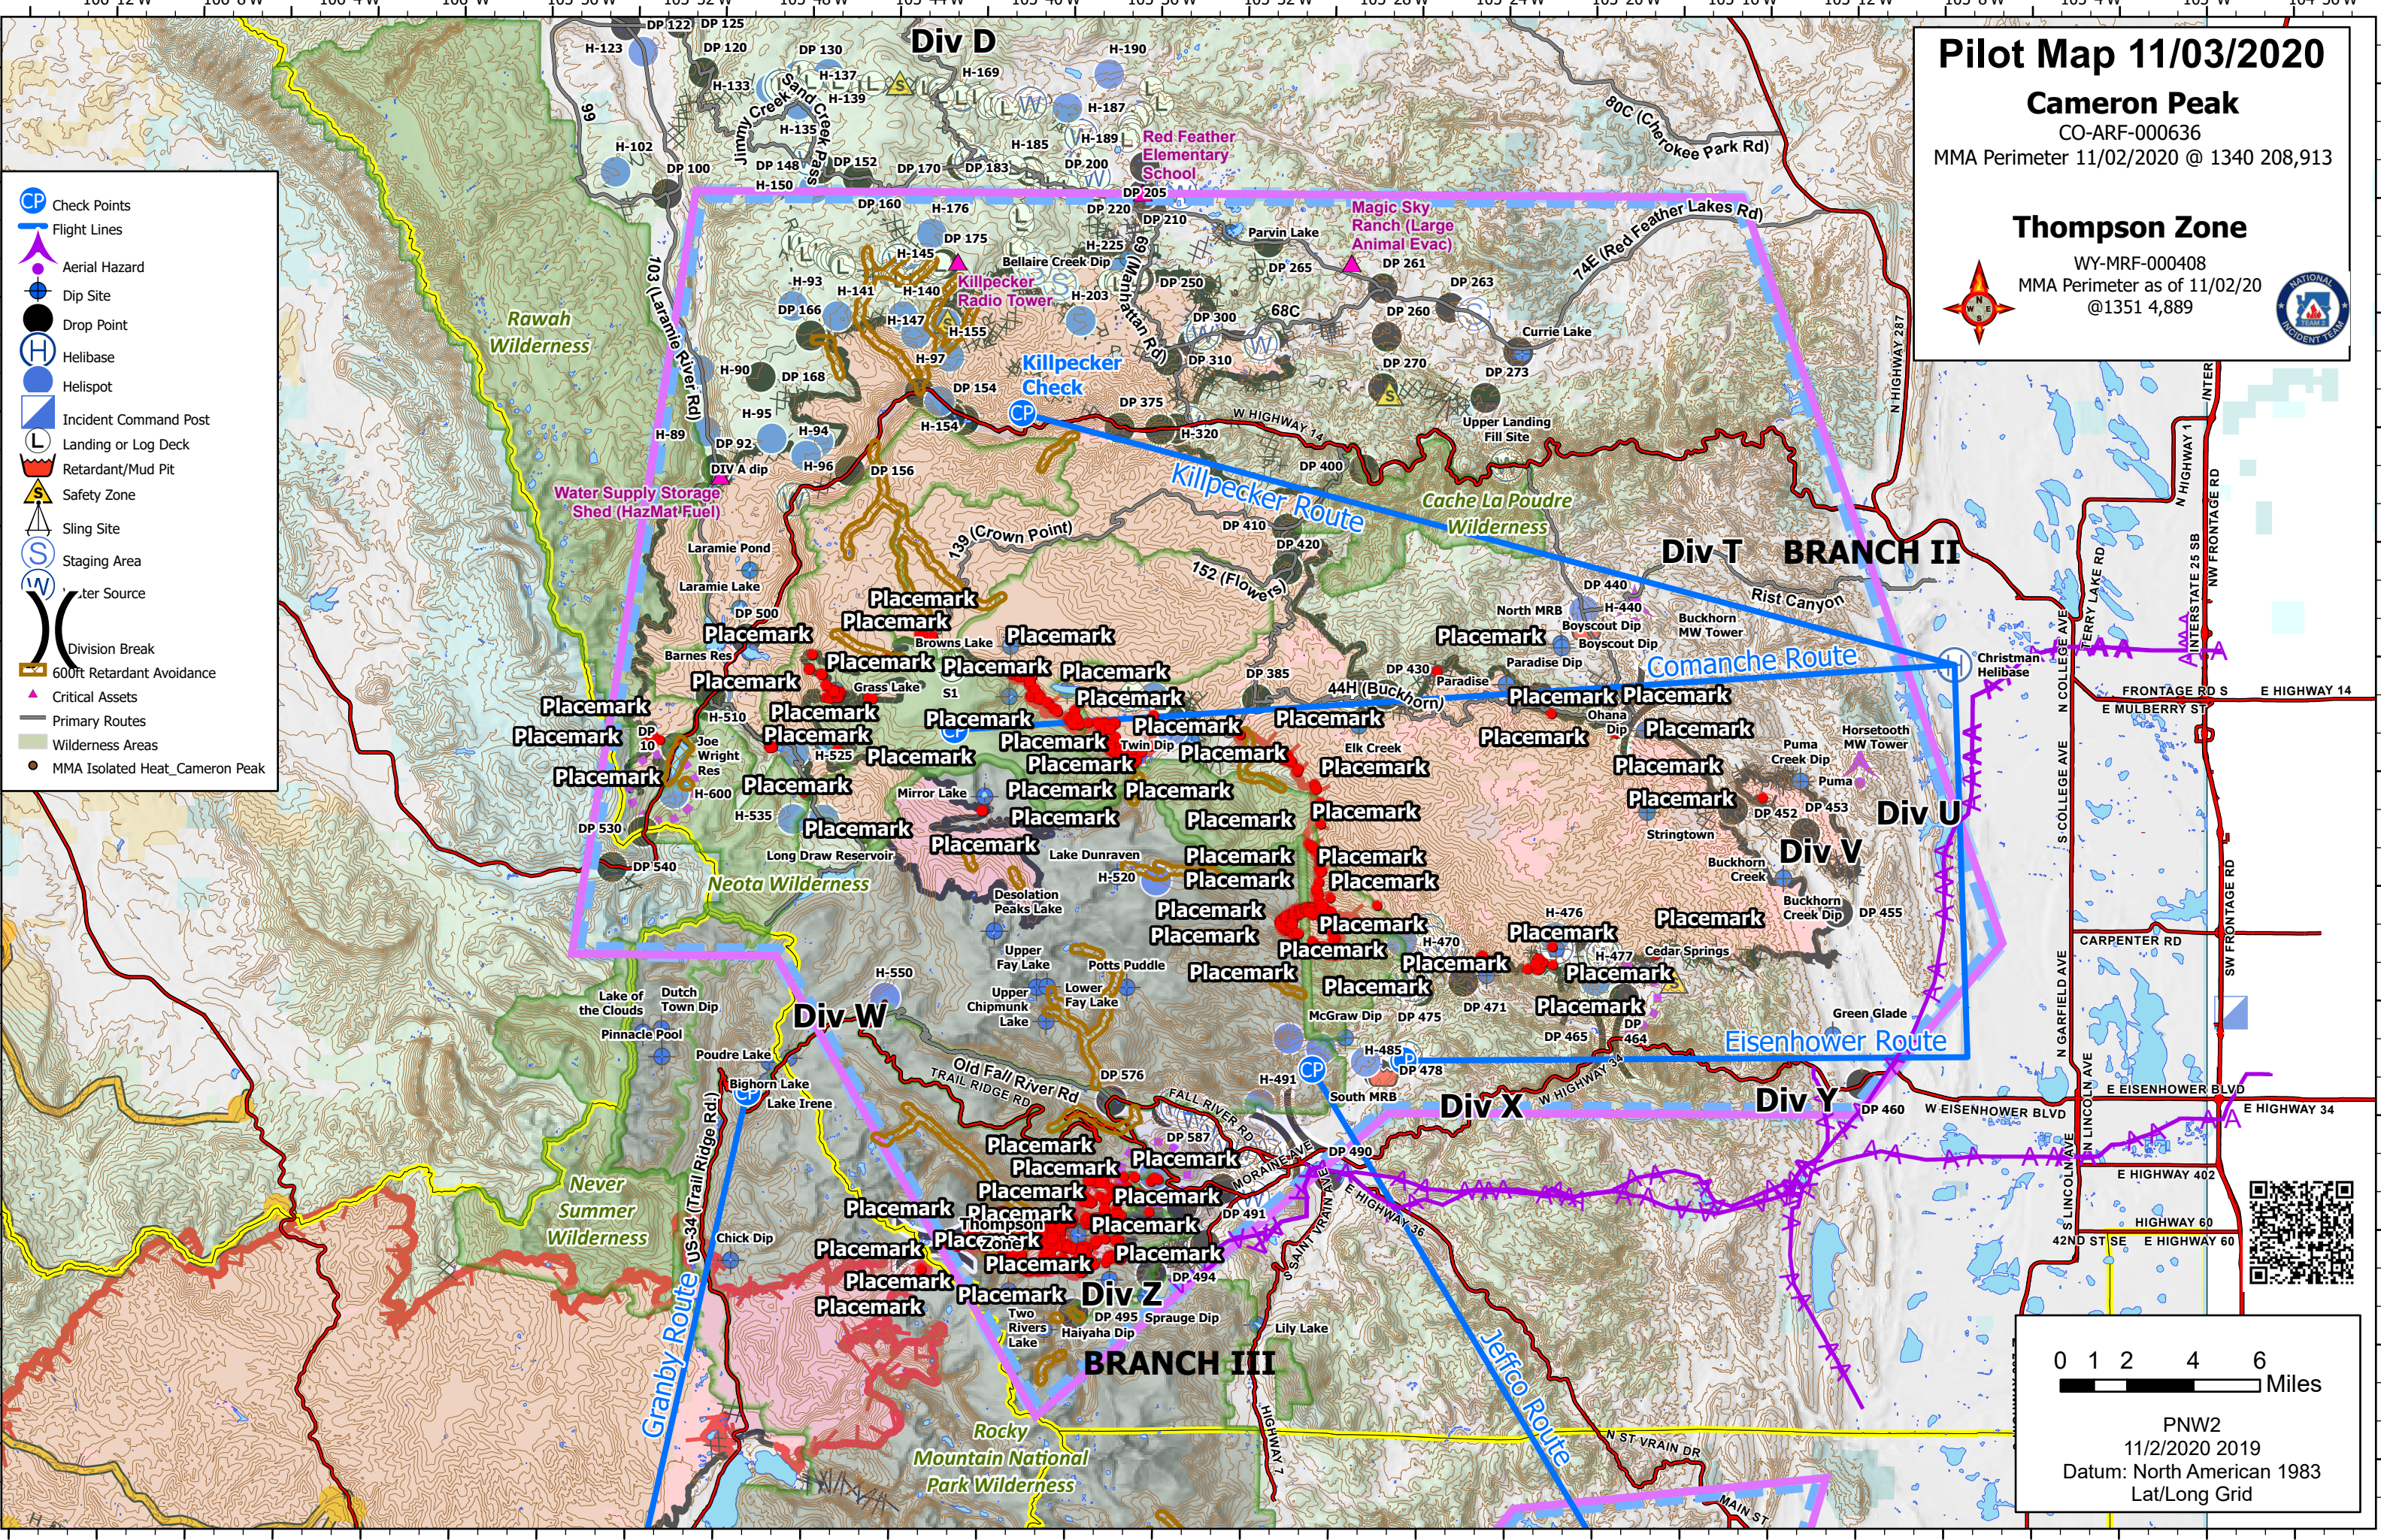

Pilot Map 11/03/2020
Cameron Peak
 CO-ARF-000636
 MMA Perimeter 11/02/2020 @ 1340 208,913

Thompson Zone
 WY-MRF-000408
 MMA Perimeter as of 11/02/20 @ 1351 4,889

- Check Points
- Flight Lines
- Aerial Hazard
- Dip Site
- Drop Point
- Helibase
- Helispot
- Incident Command Post
- Landing or Log Deck
- Retardant/Mud Pit
- Safety Zone
- Sling Site
- Staging Area
- Water Source
- Division Break
- 600ft Retardant Avoidance
- Critical Assets
- Primary Routes
- Wilderness Areas
- MMA Isolated Heat_Cameron Peak

0 1 2 4 6 Miles

PNW2
 11/2/2020 2019
 Datum: North American 1983
 Lat/Long Grid