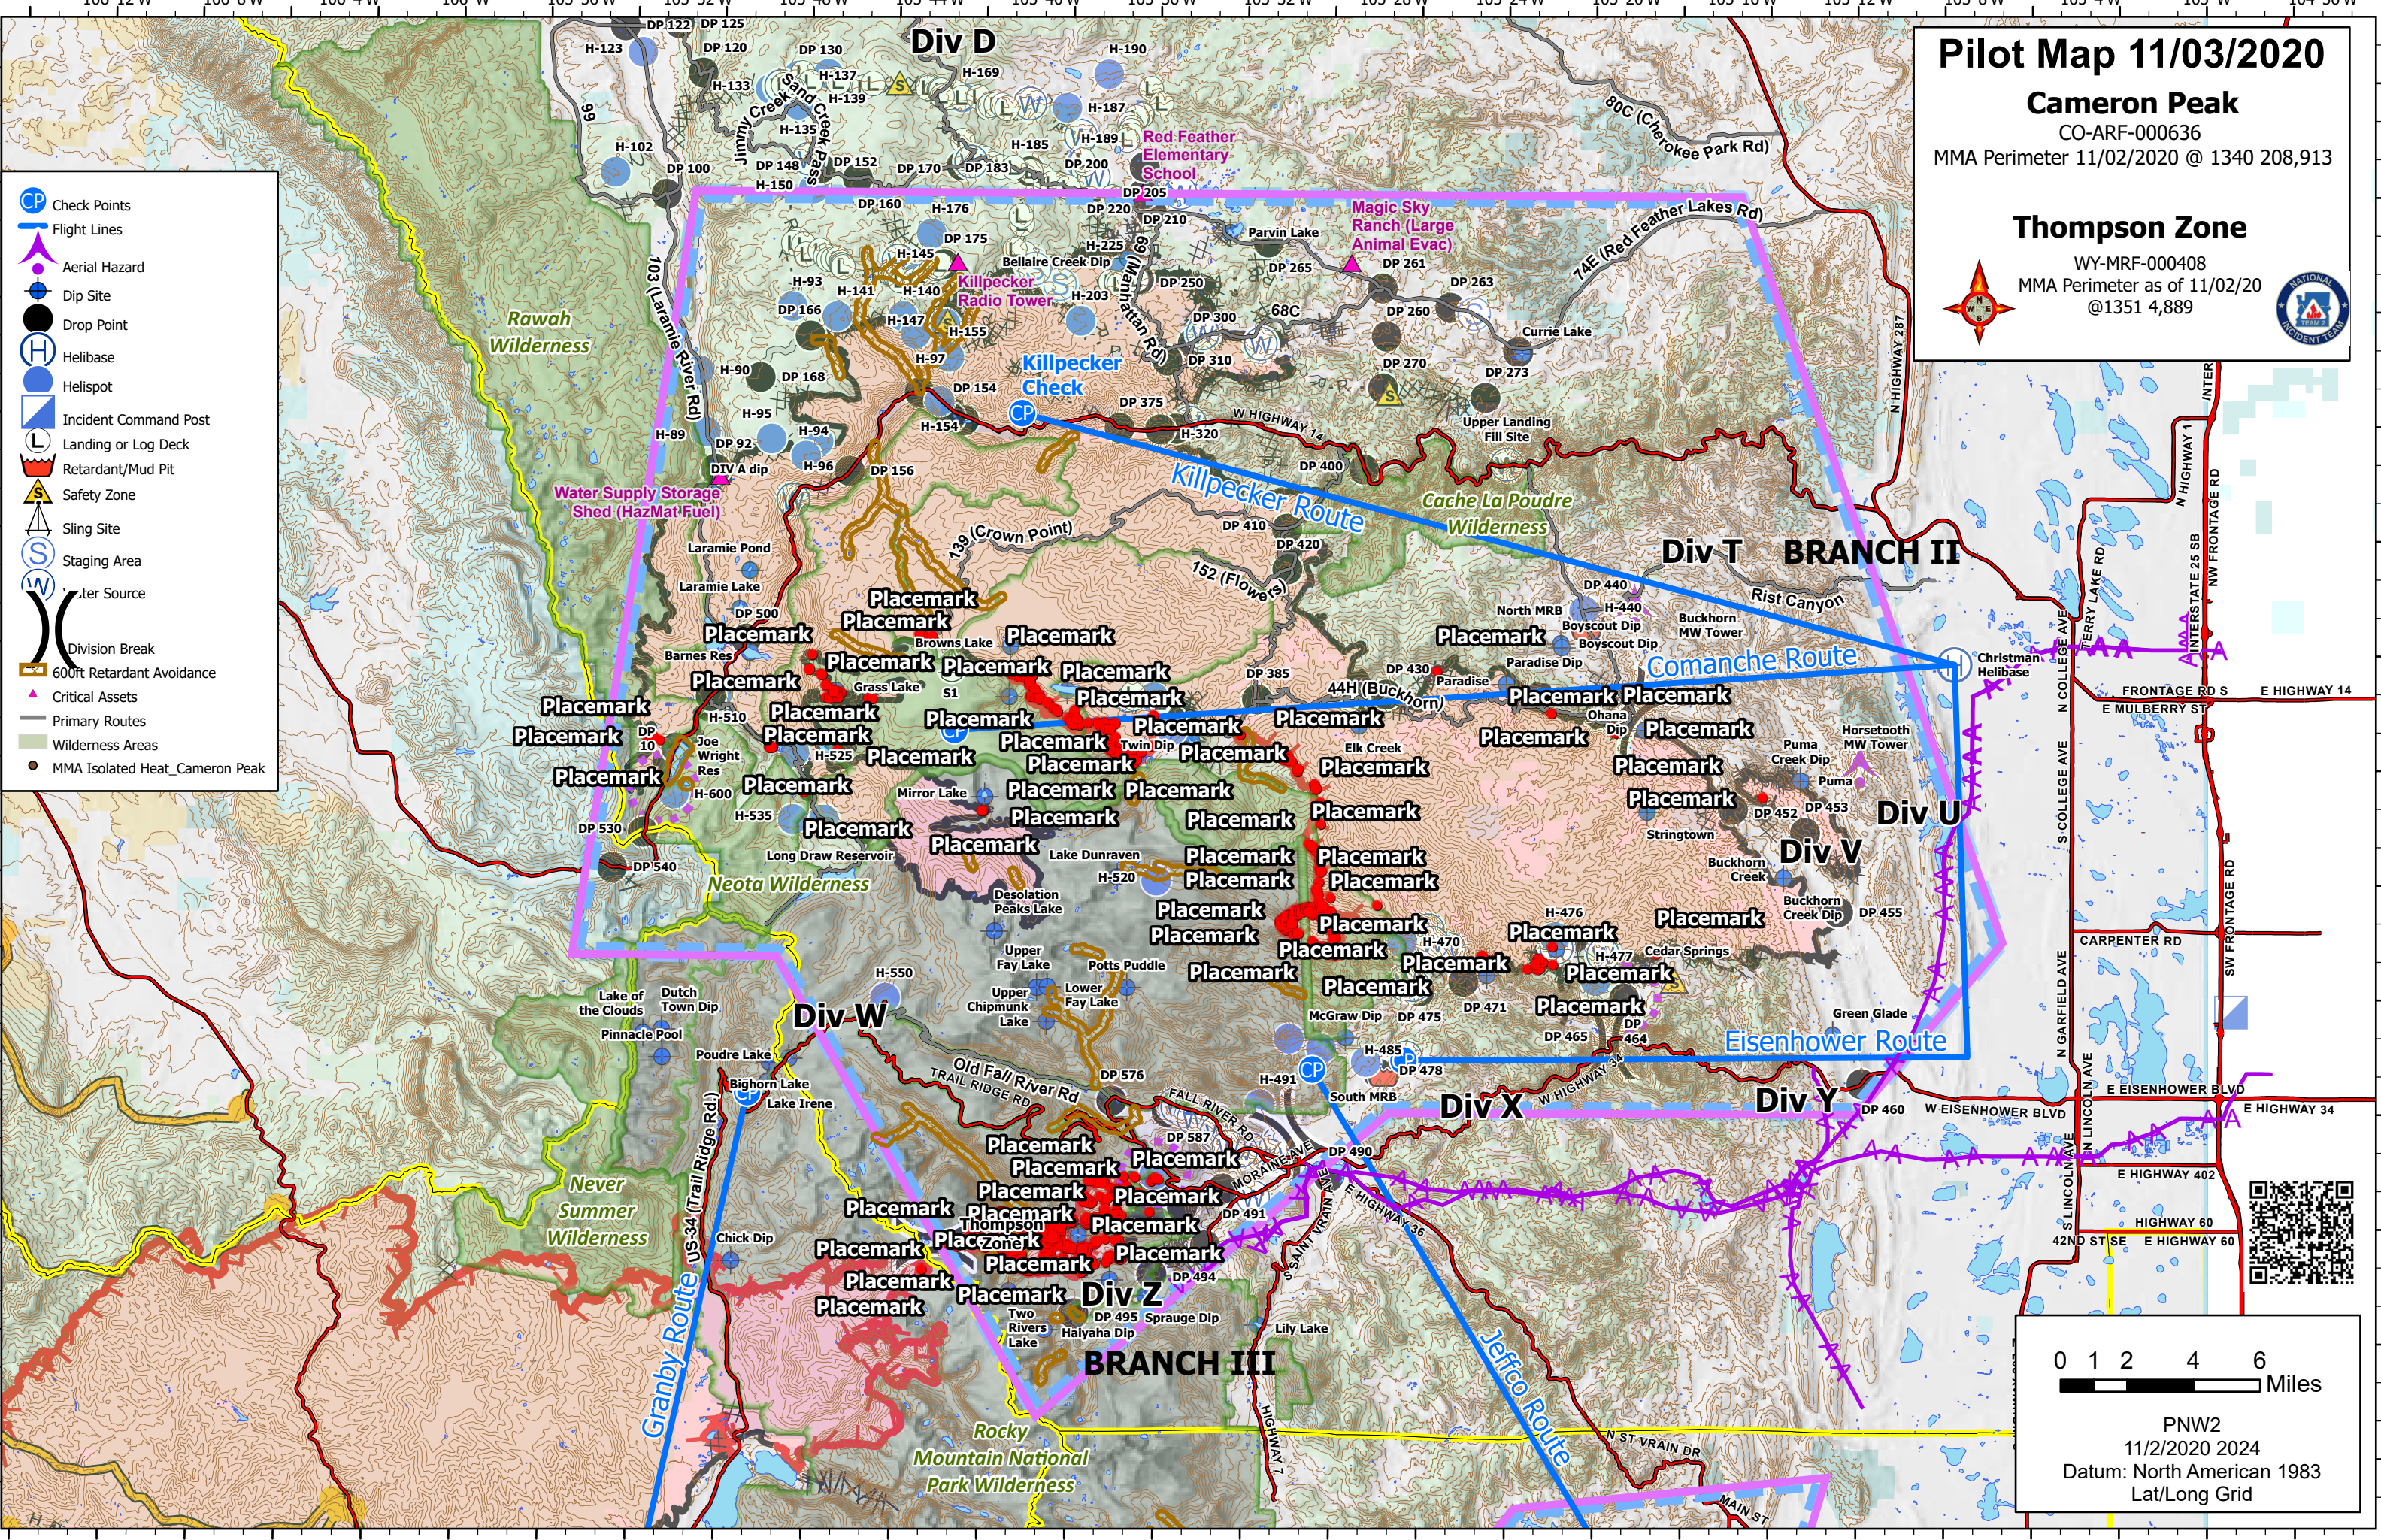

**Pilot Map 11/03/2020**  
**Cameron Peak**  
 CO-ARF-000636  
 MMA Perimeter 11/02/2020 @ 1340 208,913

**Thompson Zone**  
 WY-MRF-000408  
 MMA Perimeter as of 11/02/20 @ 1351 4,889

- Check Points
- Flight Lines
- Aerial Hazard
- Dip Site
- Drop Point
- Helibase
- Helispot
- Incident Command Post
- Landing or Log Deck
- Retardant/Mud Pit
- Safety Zone
- Sling Site
- Staging Area
- Water Source
- Division Break
- 600ft Retardant Avoidance
- Critical Assets
- Primary Routes
- Wilderness Areas
- MMA Isolated Heat\_Cameron Peak

0 1 2 4 6 Miles

PNW2  
 11/2/2020 2024  
 Datum: North American 1983  
 Lat/Long Grid