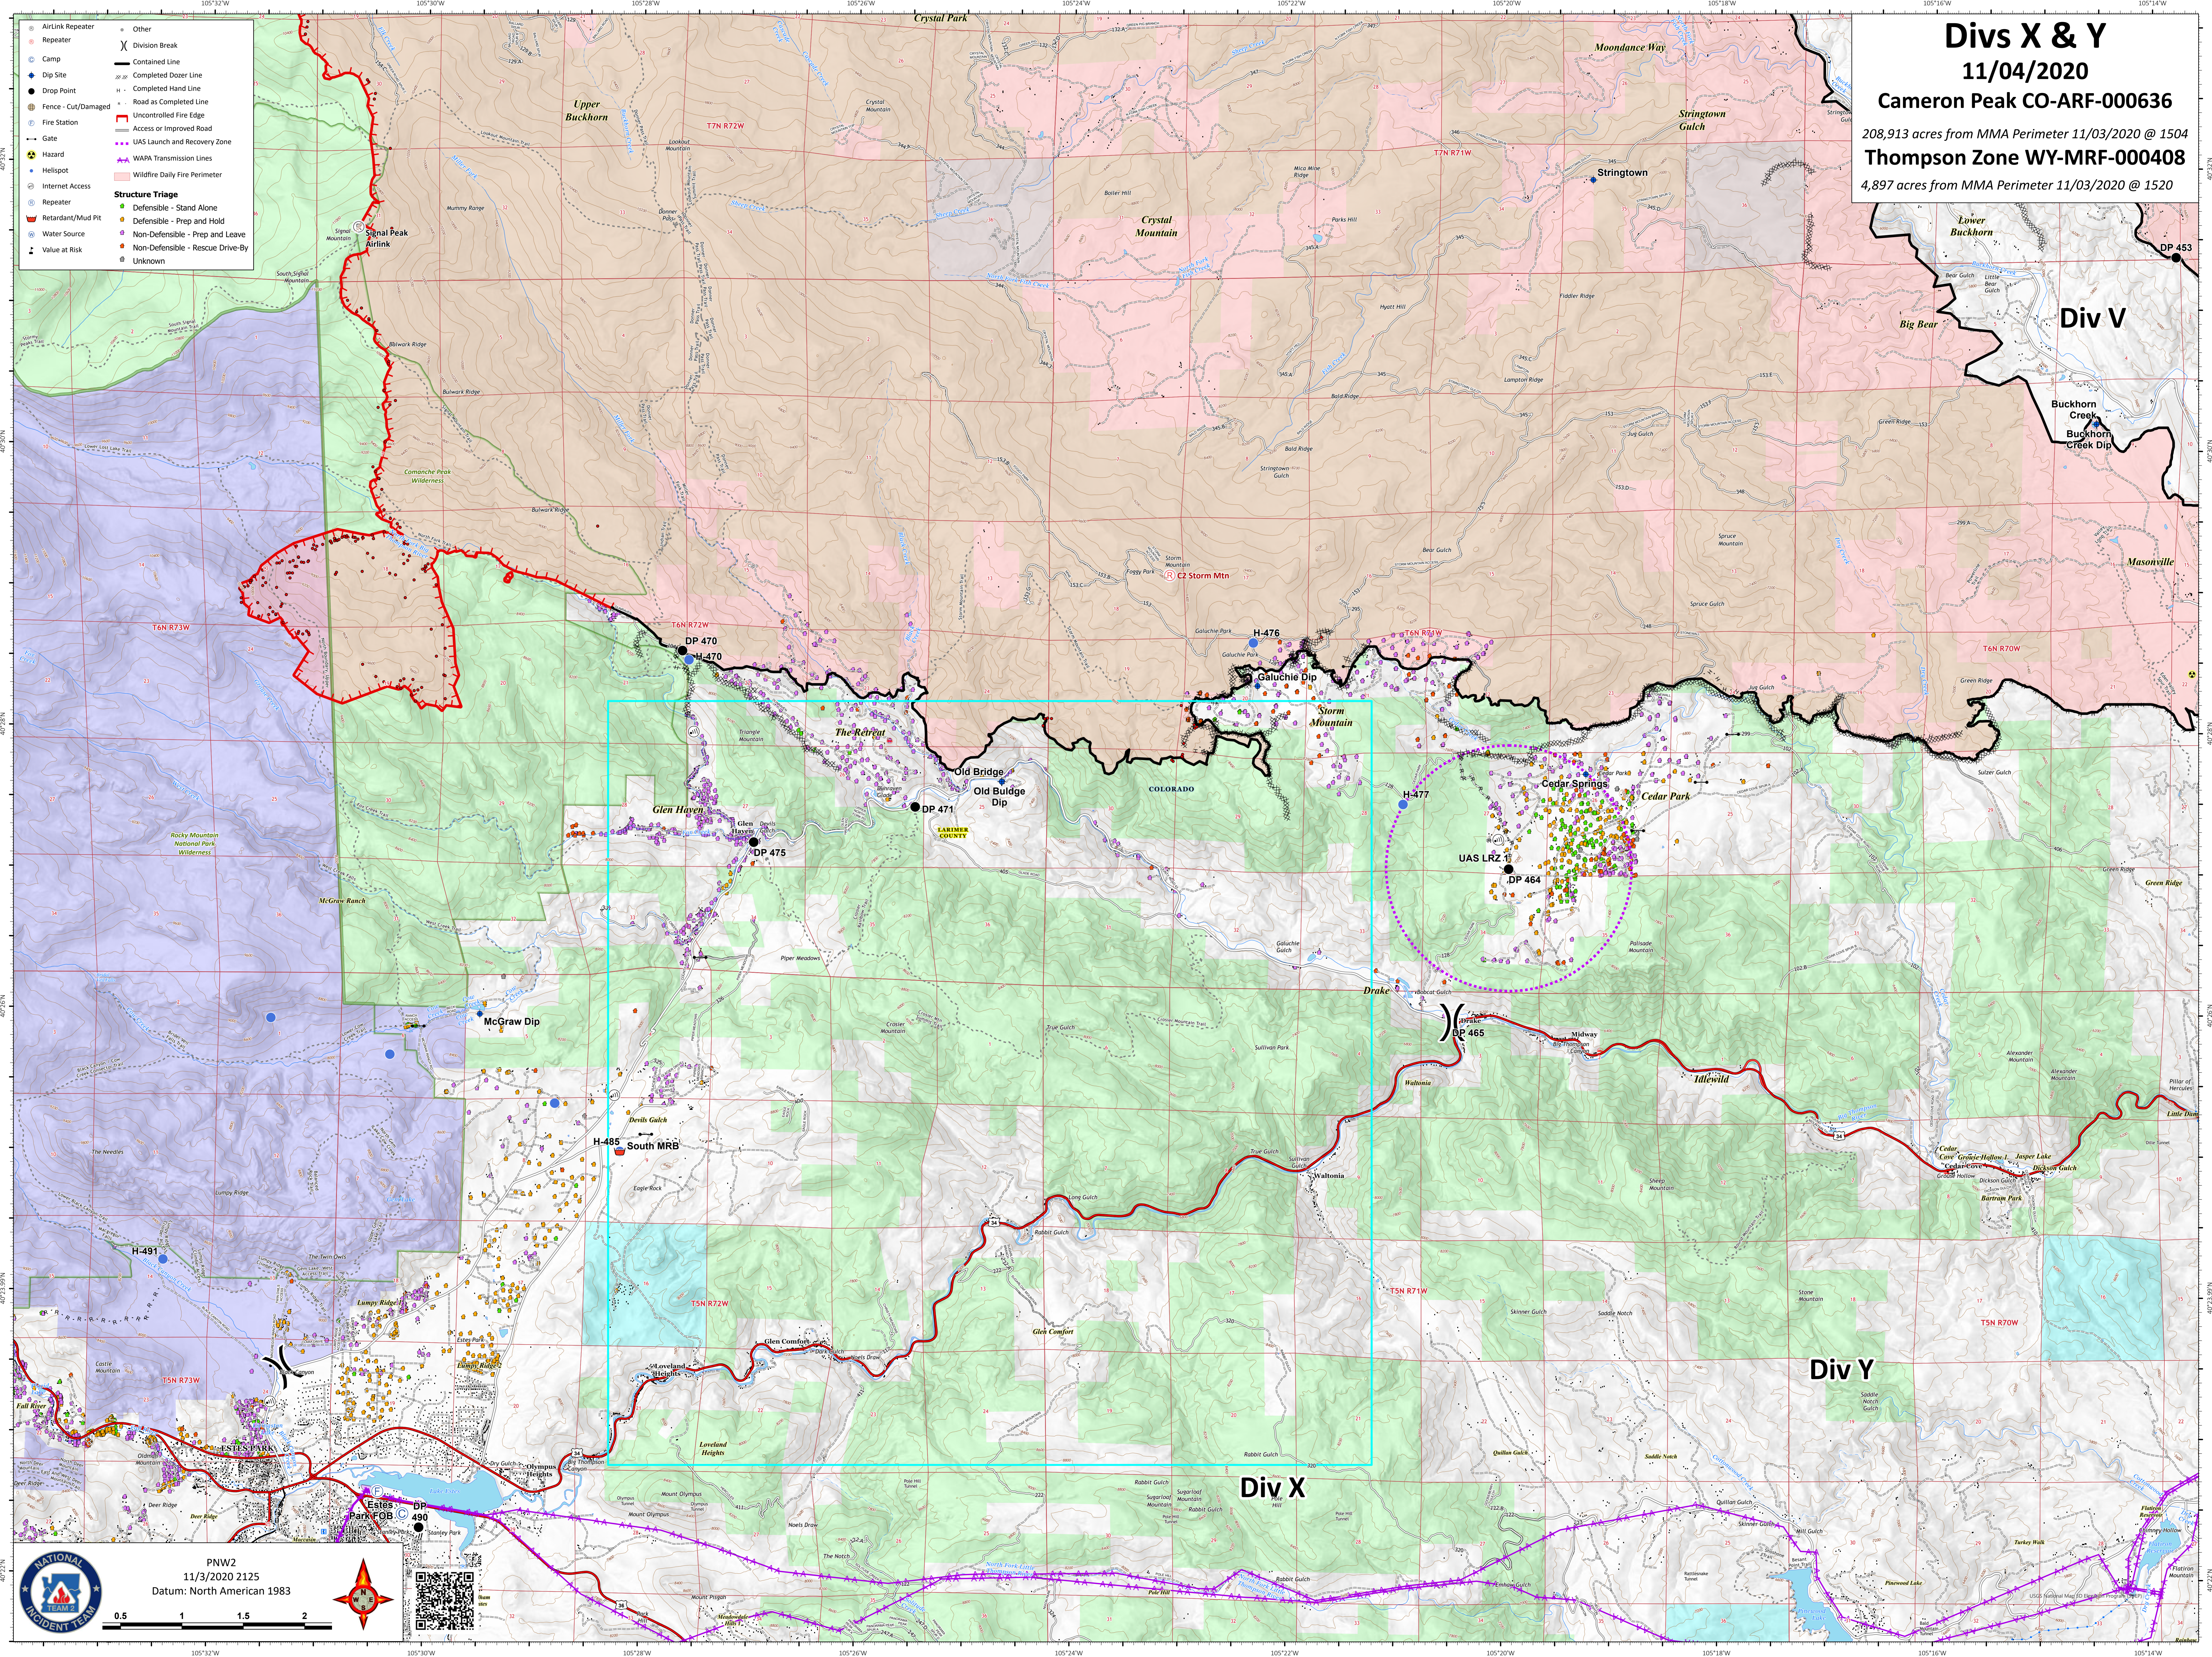

Divs X & Y

11/04/2020

Cameron Peak CO-ARF-000636

208,913 acres from MMA Perimeter 11/03/2020 @ 1504

Thompson Zone WY-MRF-000408

4,897 acres from MMA Perimeter 11/03/2020 @ 1520

- AirLink Repeater
- Repeater
- Camp
- Dip Site
- Drop Point
- Fence - Cut/Damaged
- Fire Station
- Gate
- Hazard
- Hellspot
- Internet Access
- Repeater
- Retardant/Mud Pit
- Water Source
- Value at Risk
- Other
- Division Break
- Contained Line
- Completed Dozer Line
- Completed Hand Line
- Road as Completed Line
- Uncontrolled Fire Edge
- Access or Improved Road
- UAS Launch and Recovery Zone
- WAPA Transmission Lines
- Wildfire Daily Fire Perimeter
- Structure Triage
 - Defensible - Stand Alone
 - Defensible - Prep and Hold
 - Non-Defensible - Prep and Leave
 - Non-Defensible - Rescue Drive-By
 - Unknown

PNW2
11/3/2020 2125
Datum: North American 1983