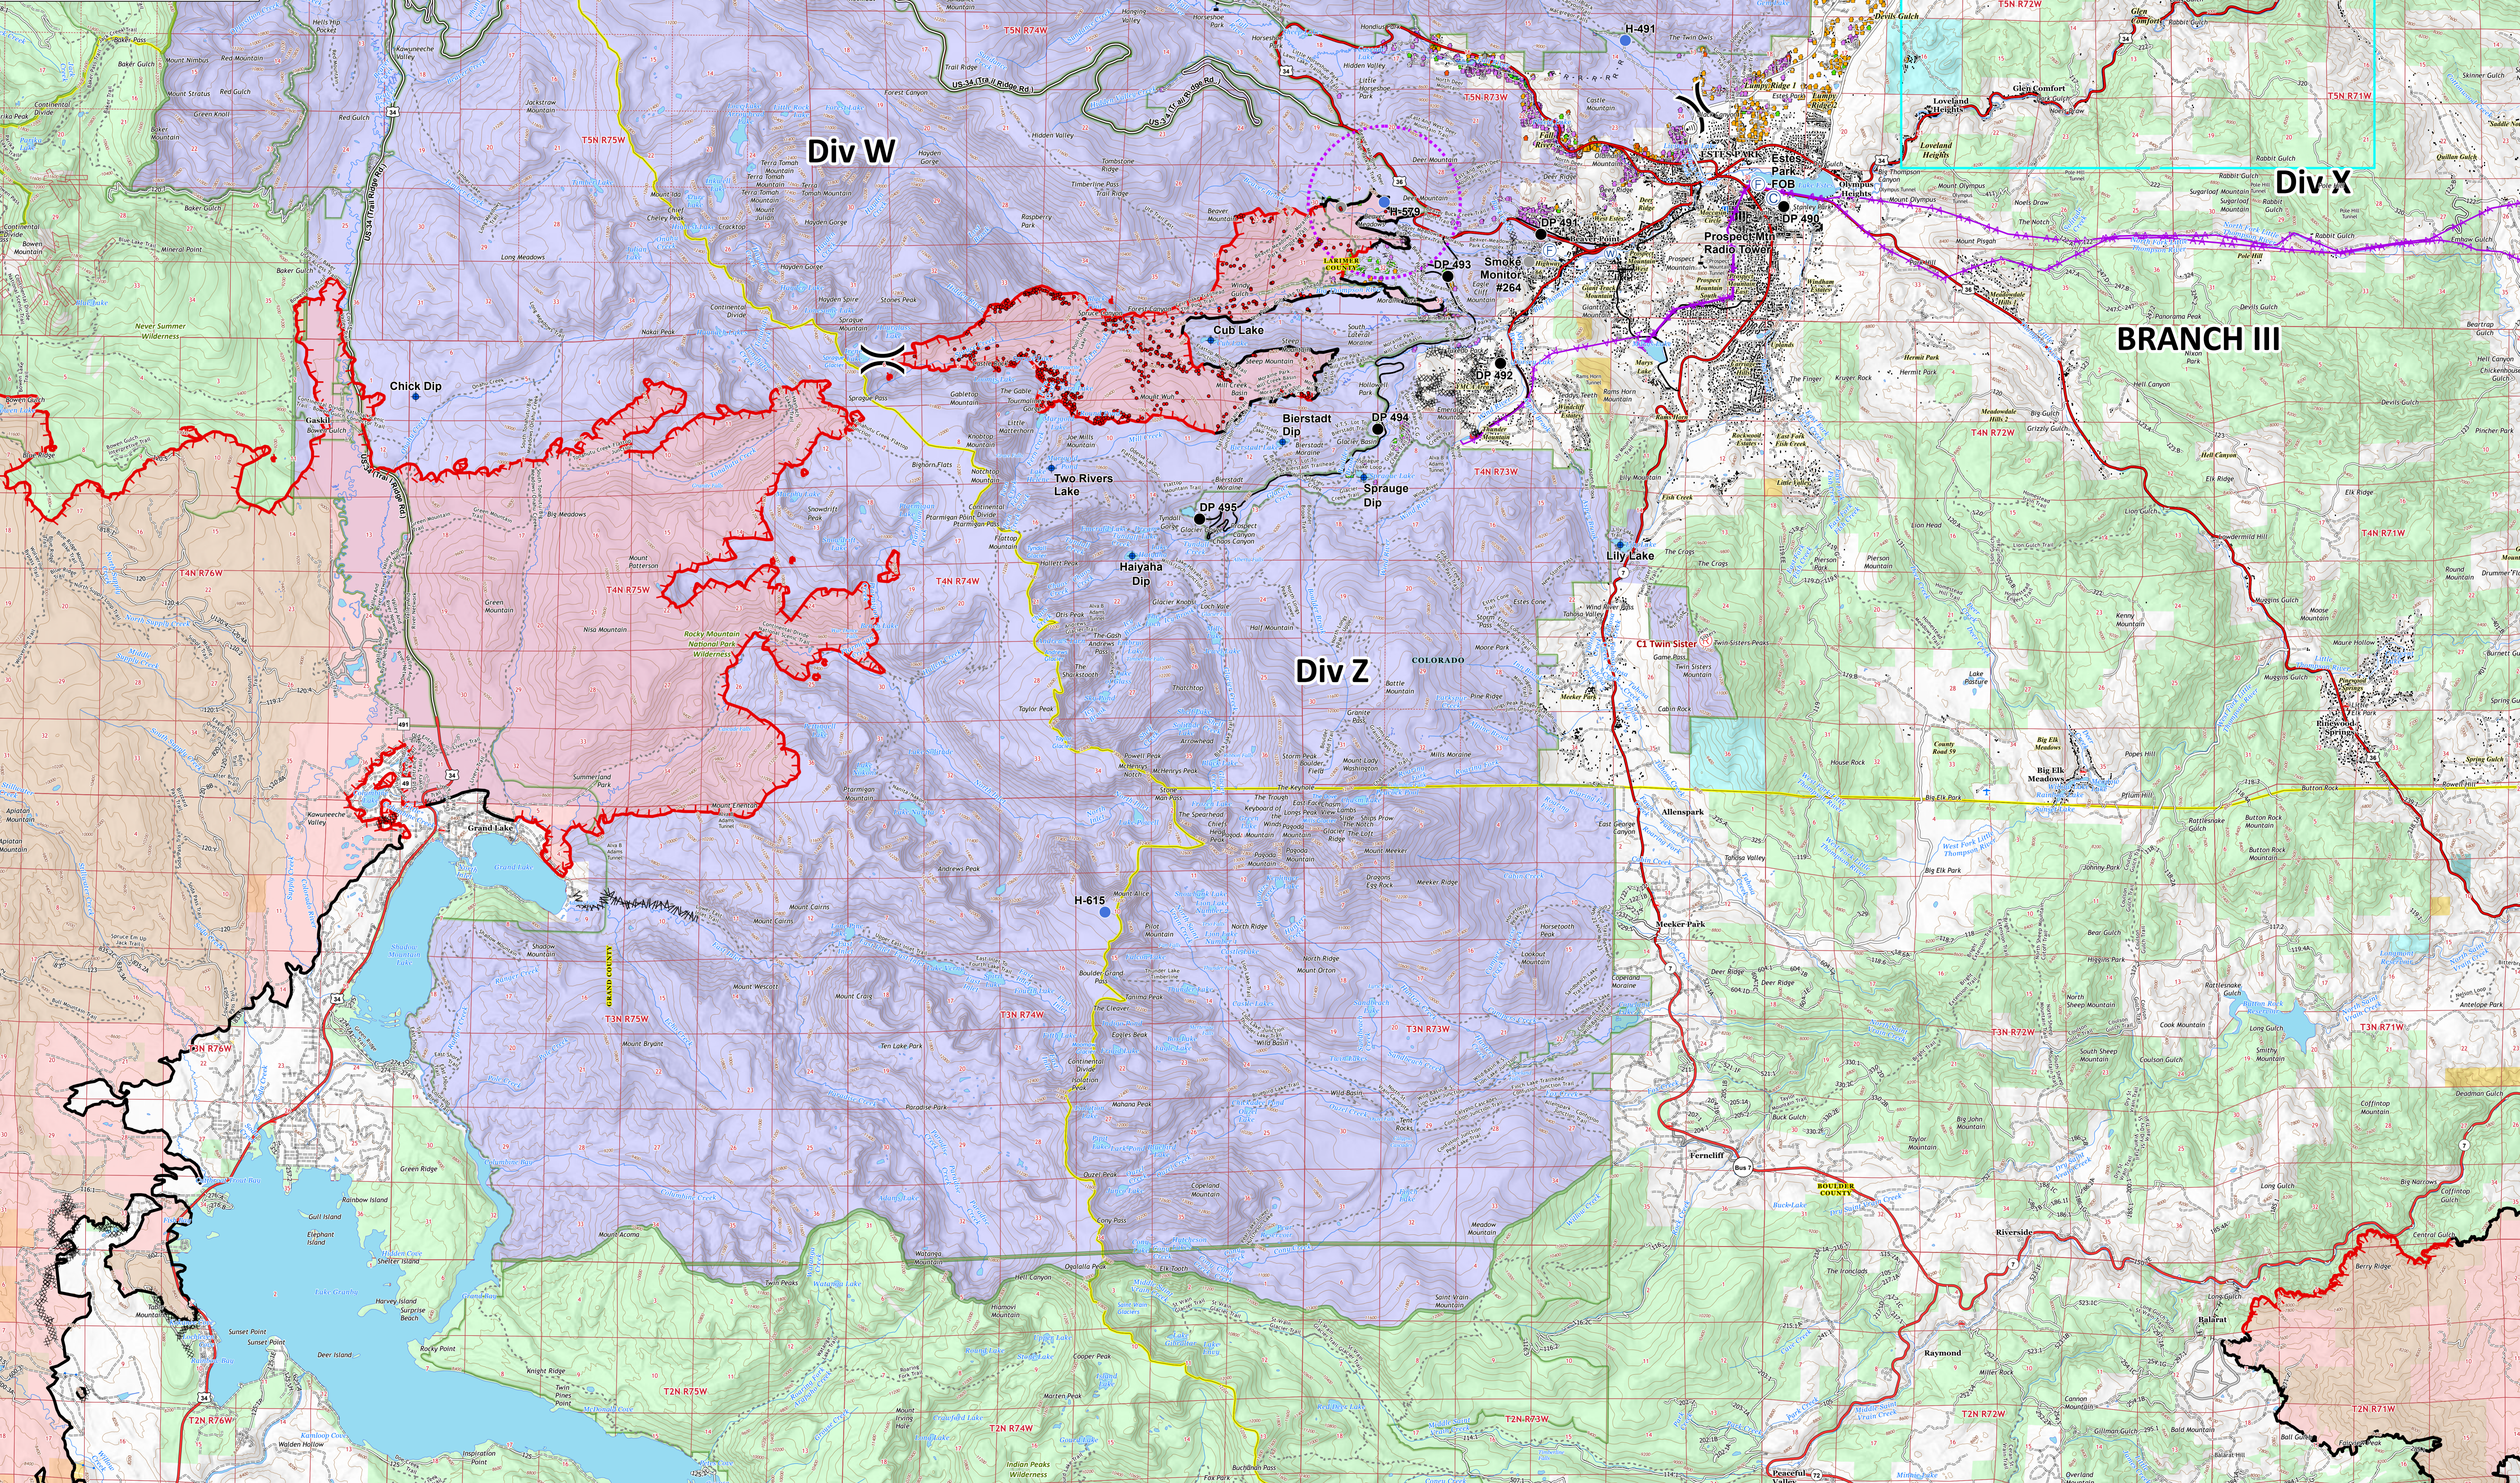

Ops South

11/04/2020

Cameron Peak CO-ARF-000636

208,913 acres from MMA Perimeter 11/03/2020 @ 1504

Thompson Zone WY-MRF-000408

4,897 acres from MMA Perimeter 11/03/2020 @ 1520

- Repeater
- Bridge
- Camp
- Dip Site
- Drop Point
- Fire Station
- Gate
- Hellspot
- Internet Access
- Repeater
- Retardant/Mud Pit
- Water Source
- Value at Risk
- Other
- Division Break
- Completed Dozer Line
- Completed Hand Line
- Road as Completed Line
- Uncontrolled Fire Edge
- Access or Improved Road
- Line Break Completed
- UAS Launch and Recovery Zone
- Wildfire Daily Fire Perimeter
- Structure Triage
 - Defensible - Stand Alone
 - Defensible - Prep and Hold
 - Non-Defensible - Prep and Leave
 - Non-Defensible - Rescue Drive-By
 - Unknown
 - MMA Isolated Heat

 PNW2
11/3/2020 2120
Datum: North American 1983

105°56'W 105°54'W 105°52'W 105°50'W 105°48'W 105°46'W 105°44'W 105°42'W 105°40'W 105°38'W 105°36'01'W 105°34'W 105°32'W 105°30'W 105°28'W 105°26'W 105°24'W 105°22'W 105°20'W