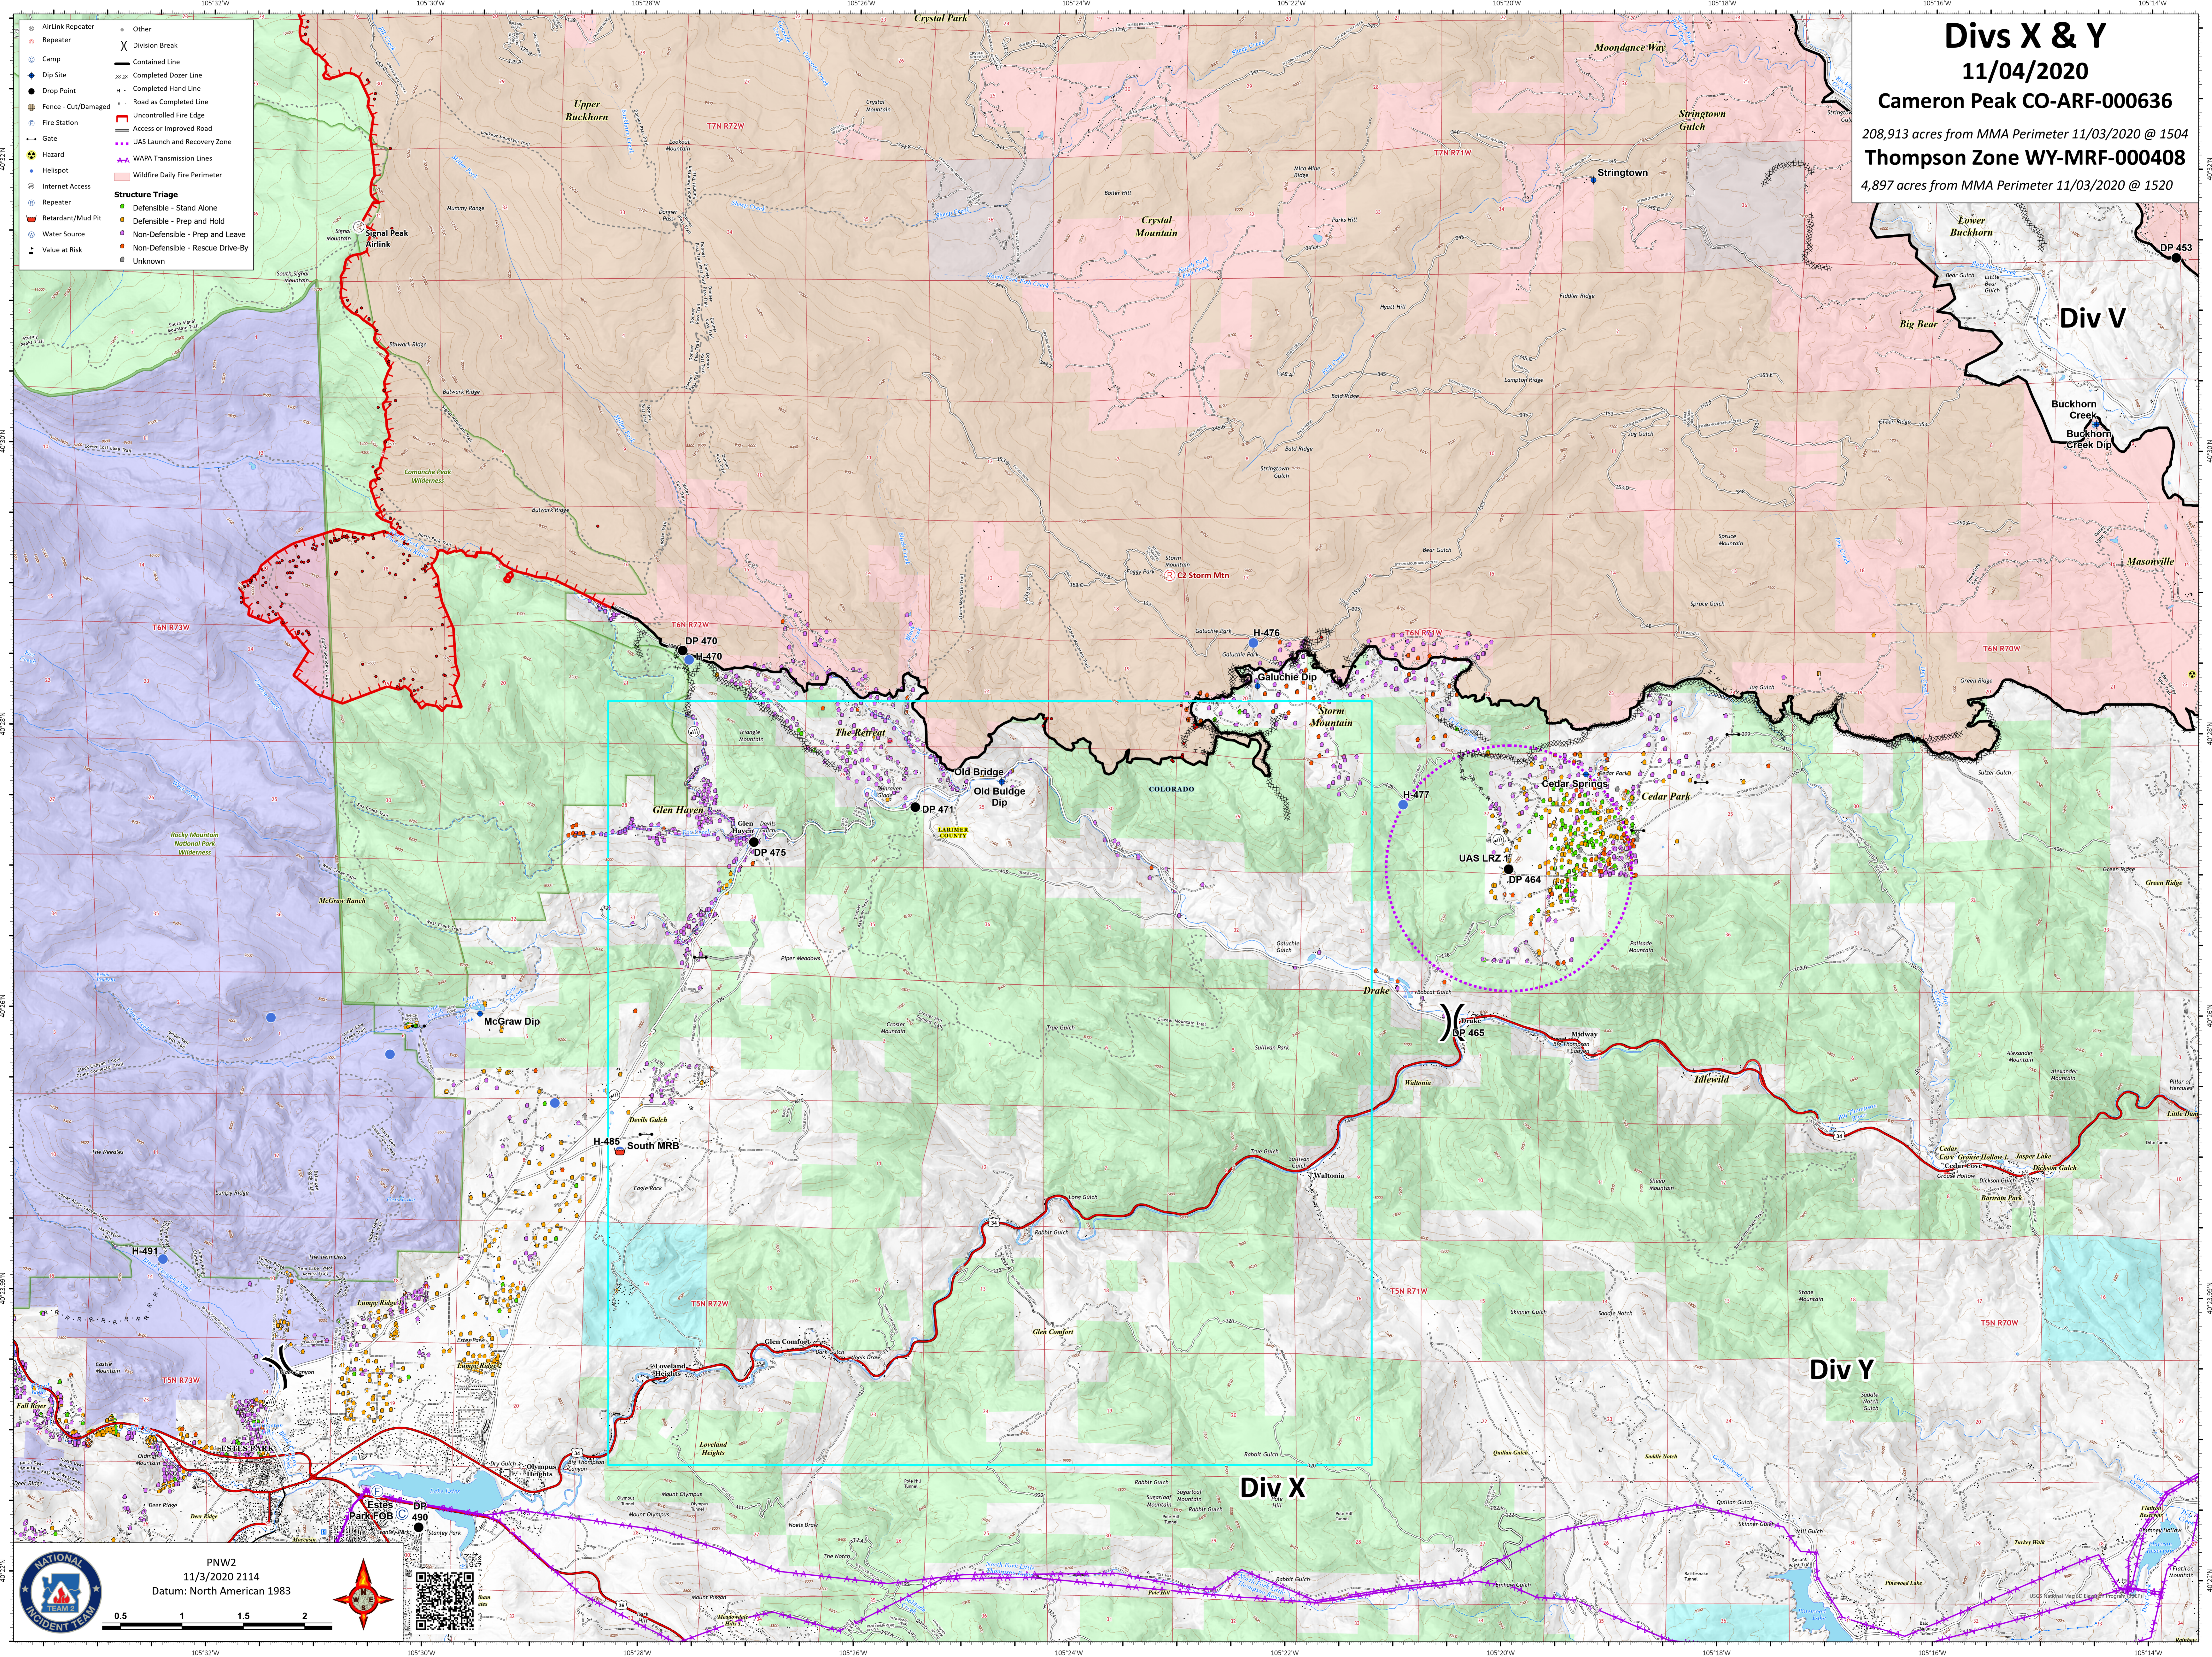

Divs X & Y

11/04/2020

Cameron Peak CO-ARF-000636

208,913 acres from MMA Perimeter 11/03/2020 @ 1504

Thompson Zone WY-MRF-000408

4,897 acres from MMA Perimeter 11/03/2020 @ 1520

- AirLink Repeater
 - Repeater
 - Camp
 - Dip Site
 - Drop Point
 - Fire Station
 - Gate
 - Hazard
 - Hellspot
 - Internet Access
 - Repeater
 - Retardant/Mud Pit
 - Water Source
 - Value at Risk
 - Other
 - Division Break
 - Contained Line
 - Completed Dozer Line
 - Completed Hand Line
 - Road as Completed Line
 - Uncontrolled Fire Edge
 - Access or Improved Road
 - UAS Launch and Recovery Zone
 - WAPA Transmission Lines
 - Wildfire Daily Fire Perimeter
- ### Structure Triage
- Defensible - Stand Alone
 - Defensible - Prep and Hold
 - Non-Defensible - Prep and Leave
 - Non-Defensible - Rescue Drive-By
 - Unknown

PNW2
11/3/2020 2114
Datum: North American 1983