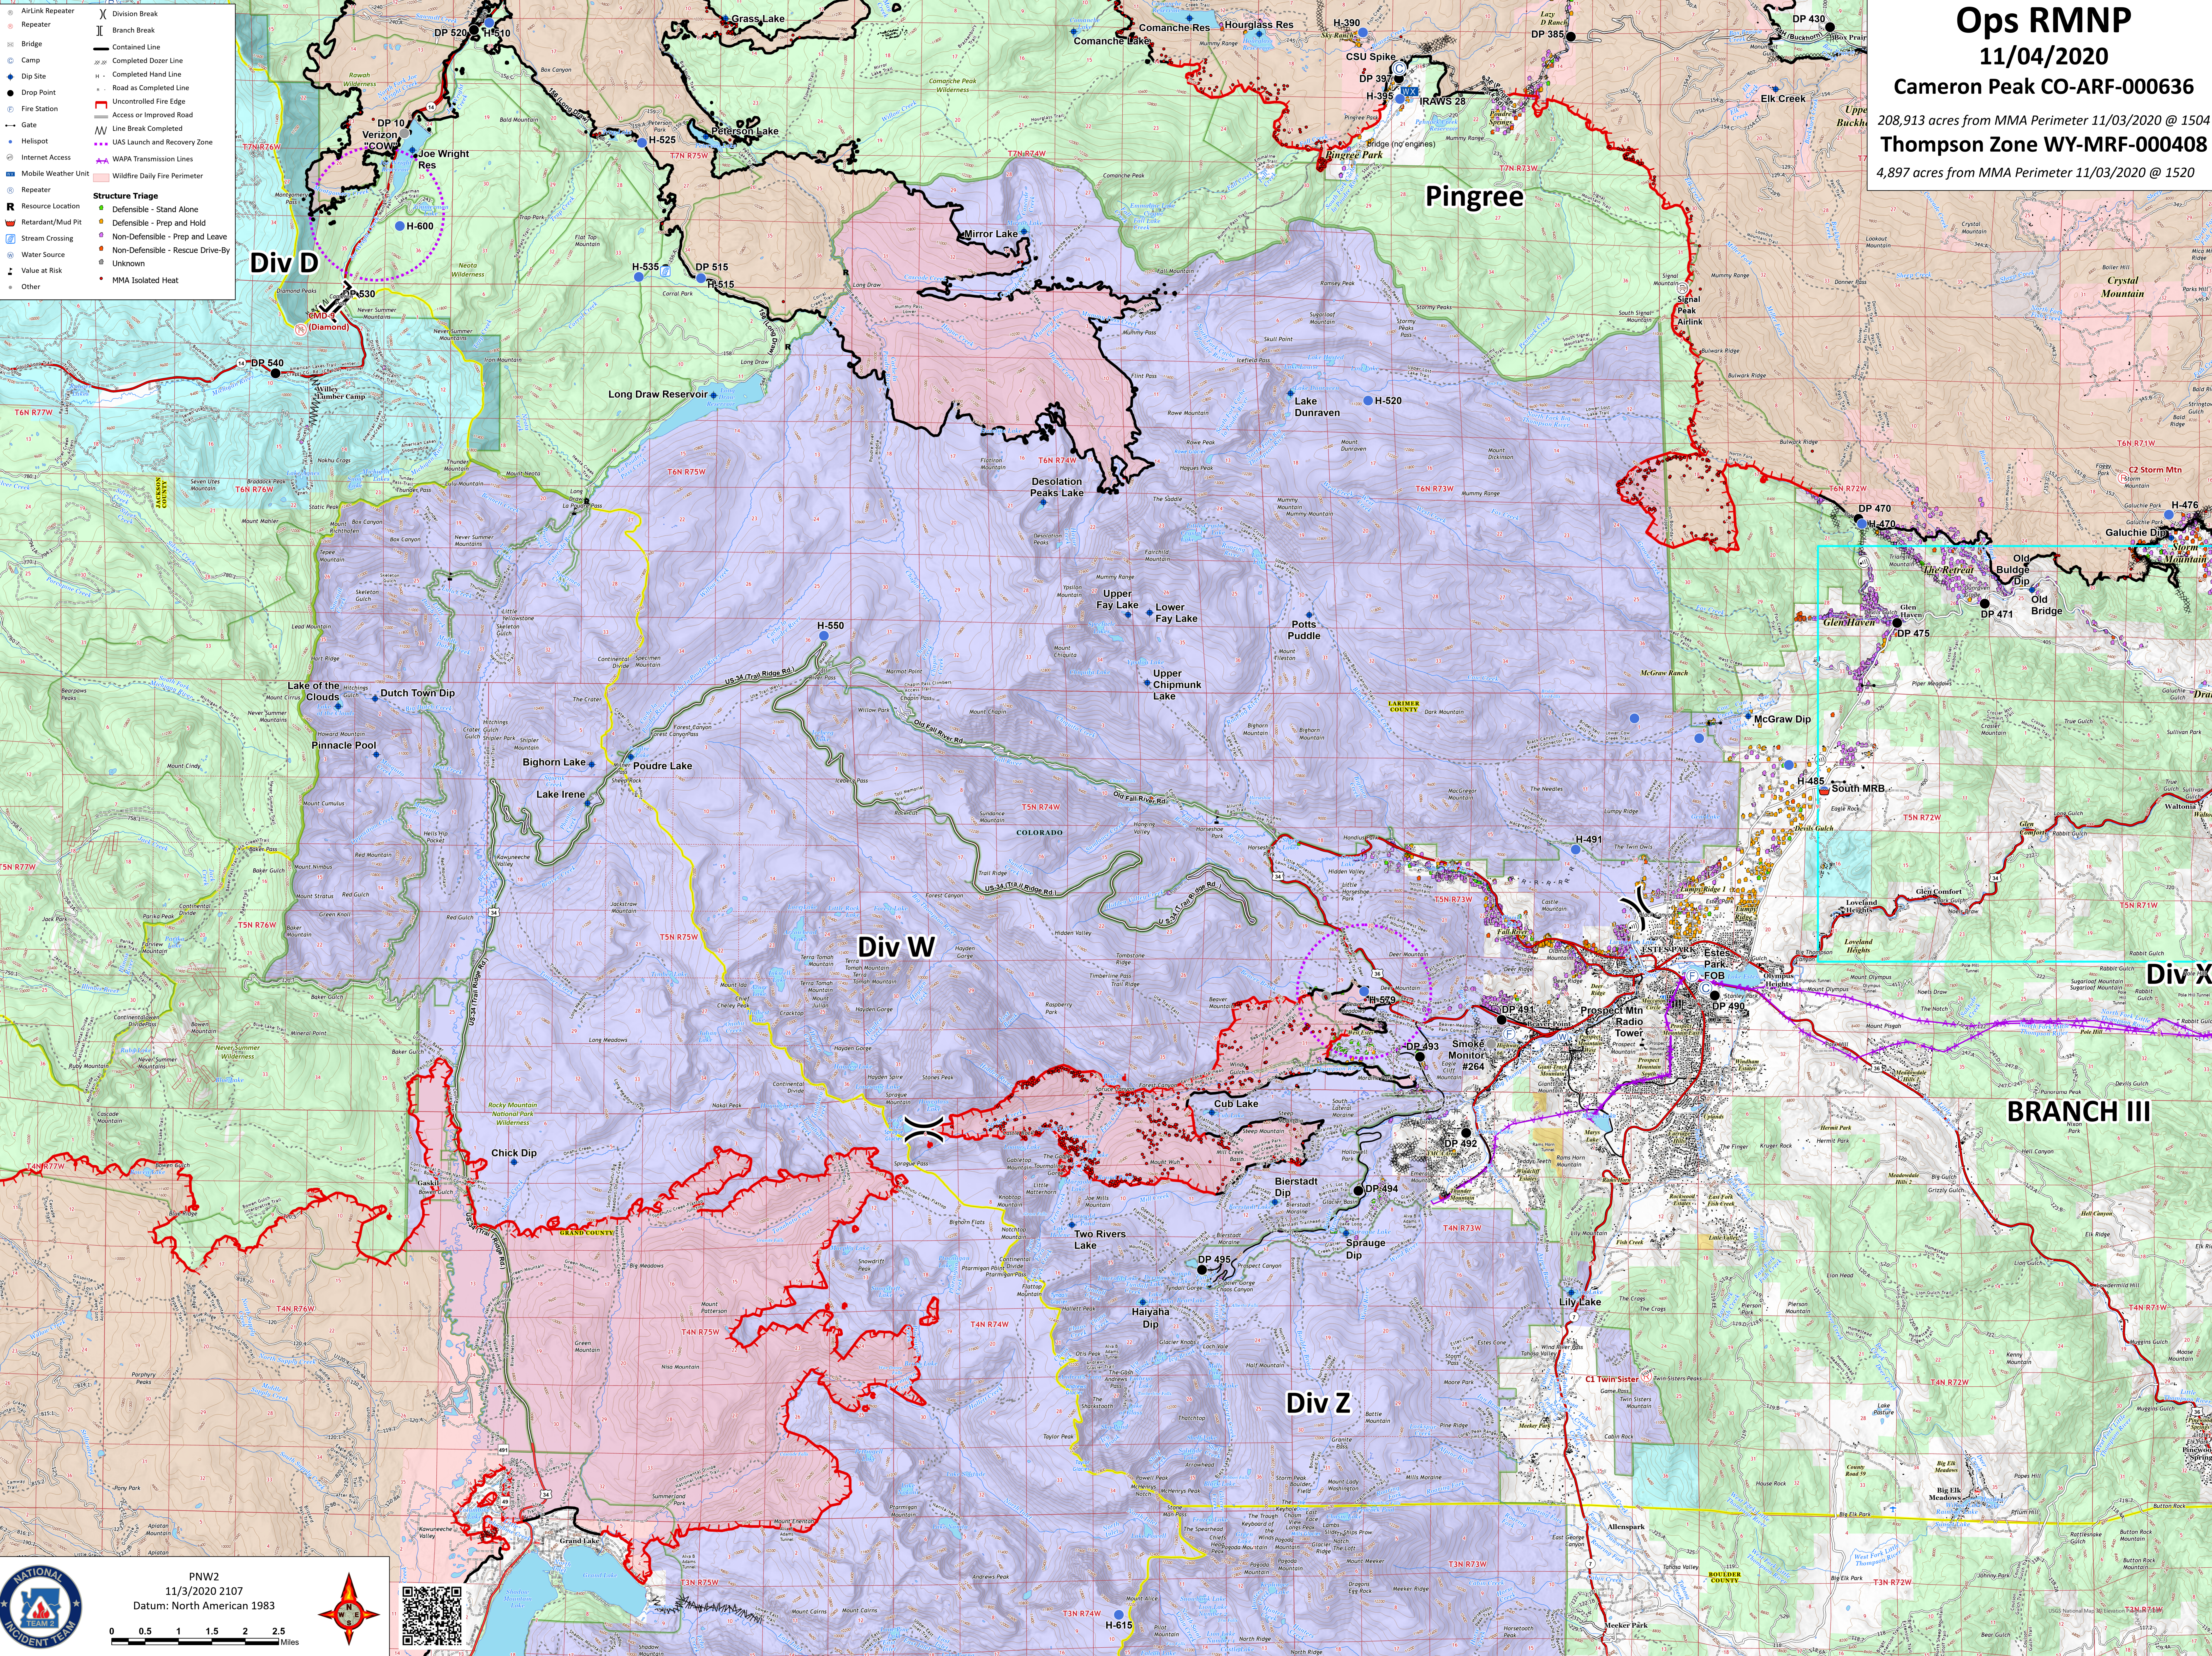

Ops RMNP

11/04/2020

Cameron Peak CO-ARF-000636

208,913 acres from MMA Perimeter 11/03/2020 @ 1504

Thompson Zone WY-MRF-000408

4,897 acres from MMA Perimeter 11/03/2020 @ 1520

- AirLink Repeater
 - Repeater
 - Camp
 - Dip Site
 - Drop Point
 - Fire Station
 - Helispot
 - Internet Access
 - Mobile Weather Unit
 - Repeater
 - Resource Location
 - Retardant/Mud Pit
 - Stream Crossing
 - Water Source
 - Value at Risk
 - Other
- Division Break
 - Branch Break
 - Contained Line
 - Completed Dozer Line
 - Completed Hand Line
 - Road as Completed Line
 - Uncontrolled Fire Edge
 - Access or Improved Road
 - Line Break Completed
 - UAS Launch and Recovery Zone
 - WAPA Transmission Lines
 - Wildfire Daily Fire Perimeter
- Structure Triage
 - Defensible - Stand Alone
 - Defensible - Prep and Hold
 - Non-Defensible - Prep and Leave
 - Non-Defensible - Rescue Drive-By
 - Unknown
 - MMA Isolated Heat

 PNW2
11/3/2020 2107
Datum: North American 1983

0 0.5 1 1.5 2 Miles

Div X

BRANCH III

Div Z

Div W

Div D

Pingree