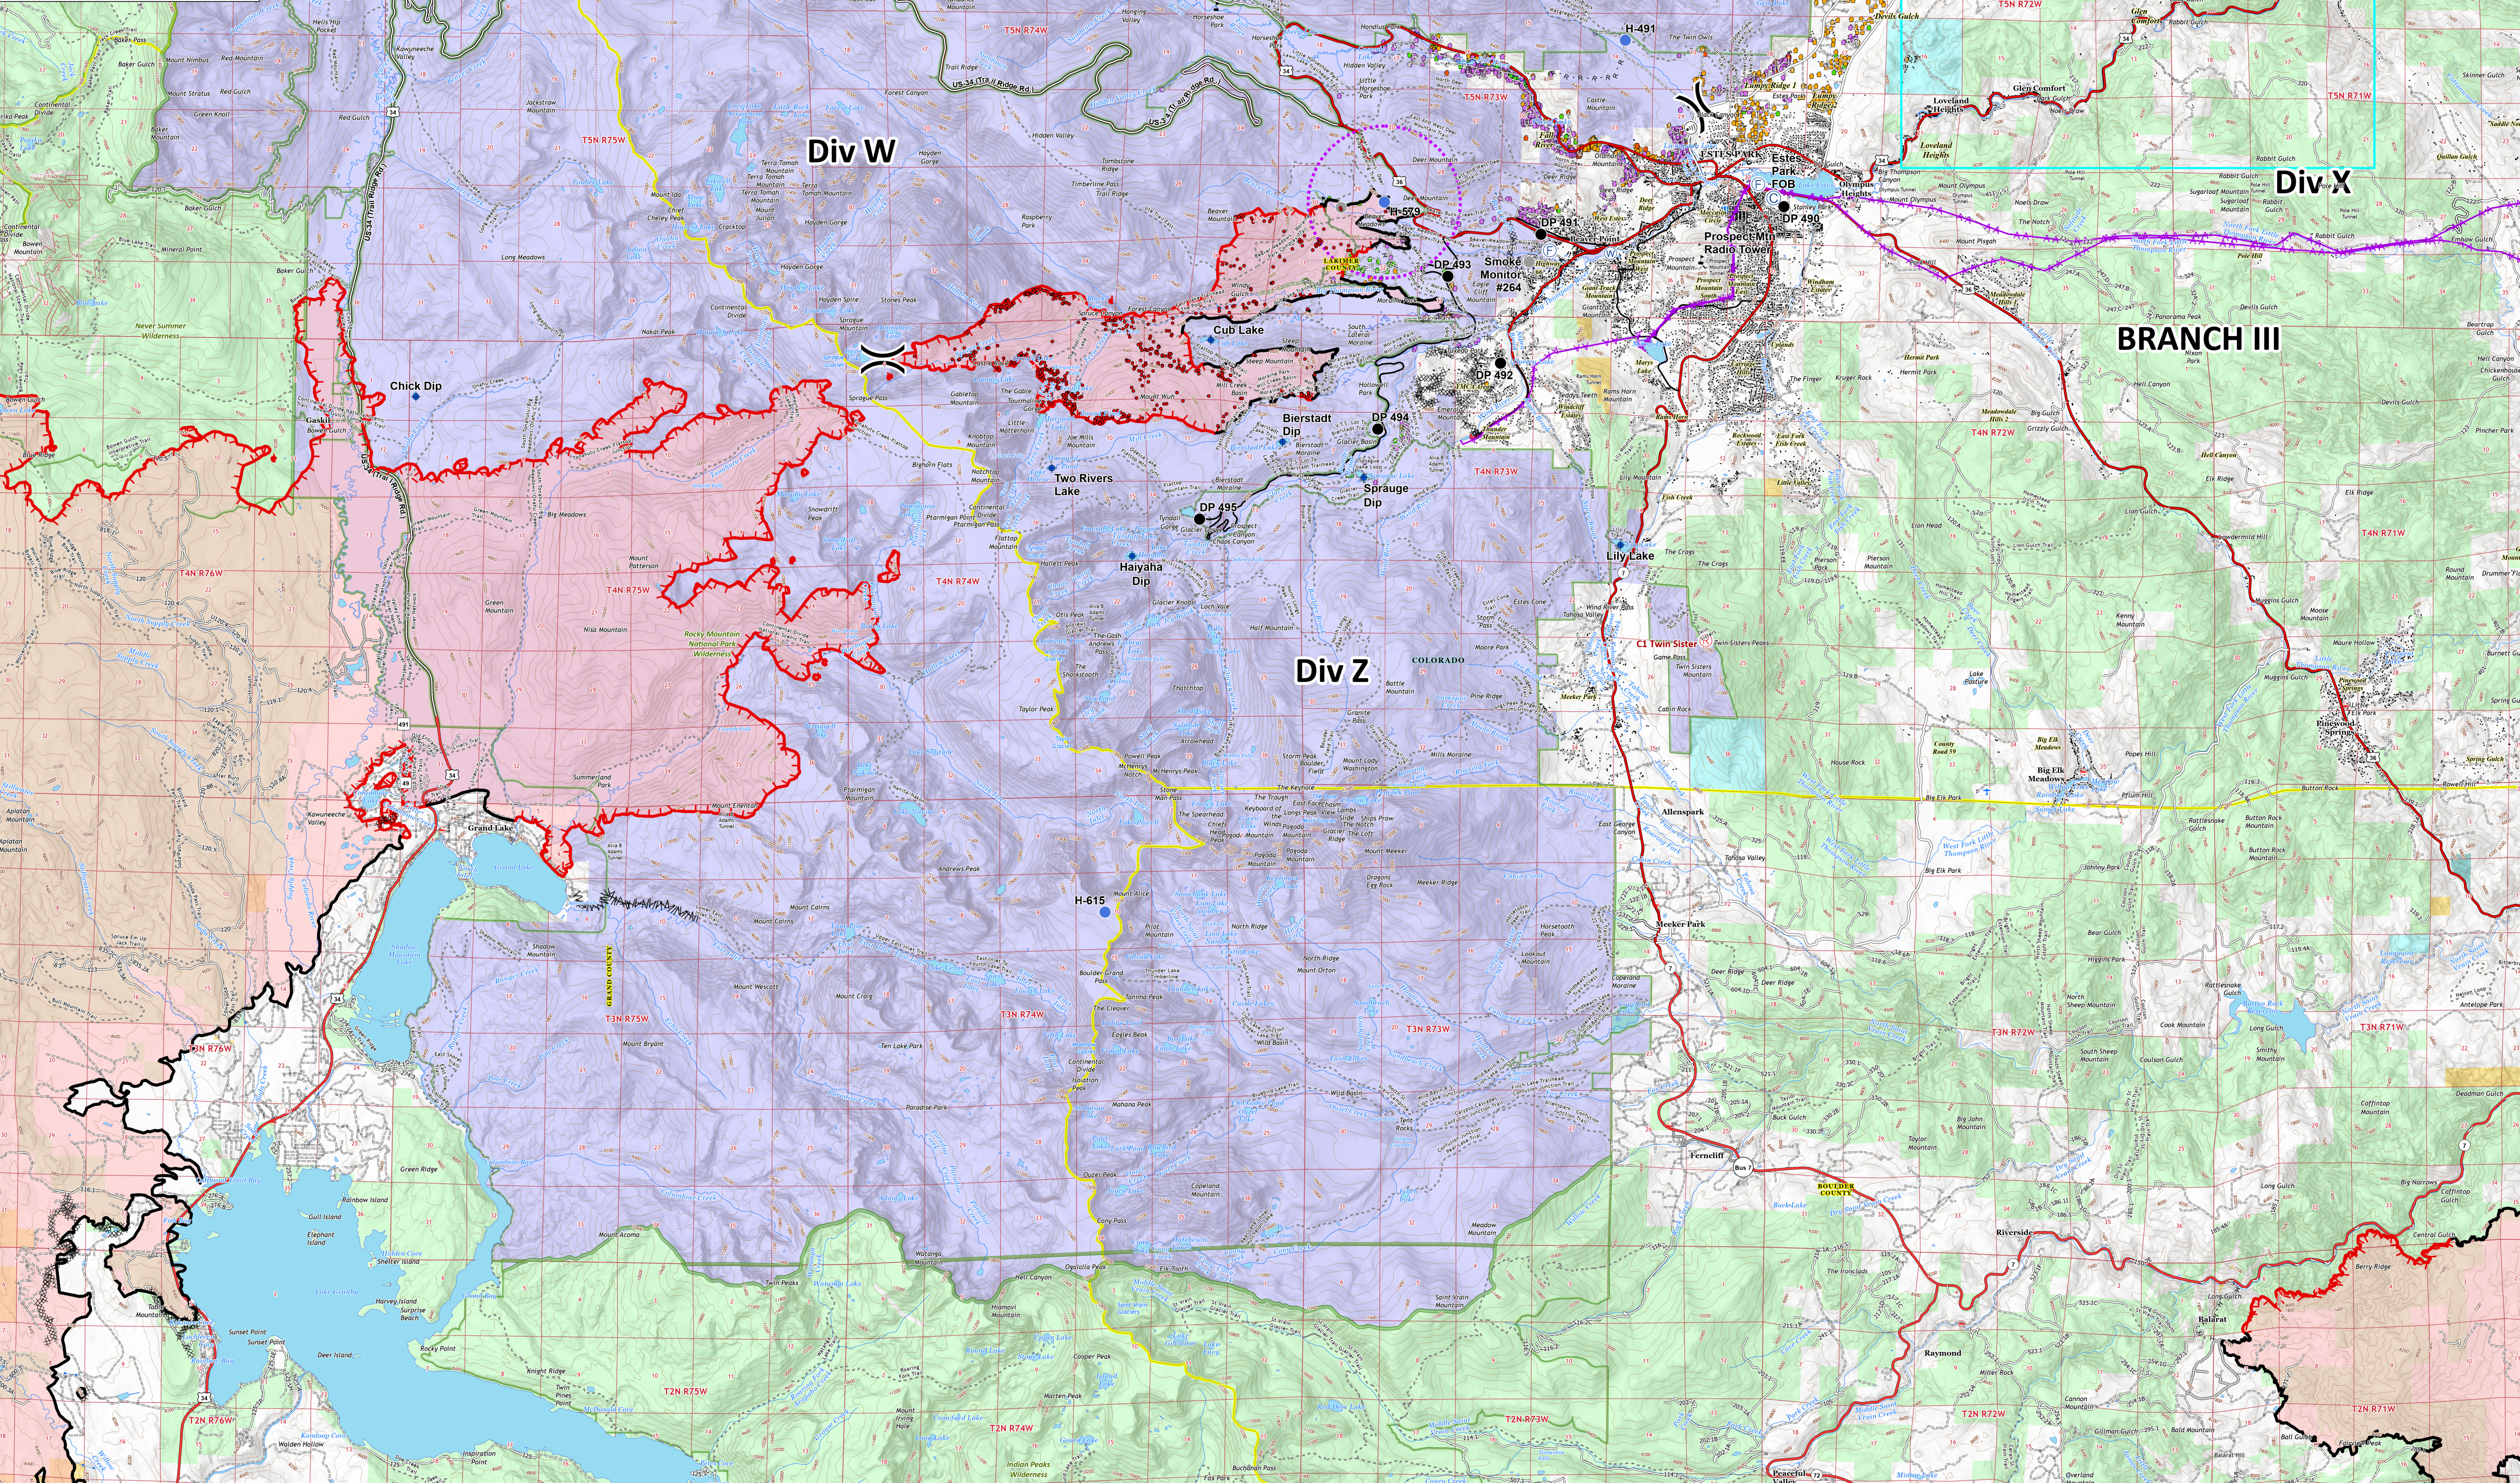

Ops South

11/04/2020

Cameron Peak CO-ARF-000636

208,913 acres from MMA Perimeter 11/03/2020 @ 1504

Thompson Zone WY-MRF-000408

4,897 acres from MMA Perimeter 11/03/2020 @ 1520

- Repeater
- Bridge
- Camp
- Dip Site
- Drop Point
- Fire Station
- Gate
- Heliport
- Internet Access
- Structure Triage
- Retardant/Mud Pit
- Water Source
- Value at Risk
- Other
- Division Break
- Completed Dozer Line
- Completed Hand Line
- Road as Completed Line
- Uncontrolled Fire Edge
- Access or Improved Road
- Line Break Completed
- UAS Launch and Recovery Zone
- Wildfire Daily Fire Perimeter
- Defensible - Stand Alone
- Defensible - Prep and Hold
- Non-Defensible - Prep and Leave
- Non-Defensible - Rescue Drive-By
- Unknown
- MMA Isolated Heat

 PNW2
11/3/2020 2103
Datum: North American 1983

0 0.5 1 1.5 2 2.5 Miles

105°56'W 105°54'W 105°52'W 105°50'W 105°48'W 105°46'W 105°44'W 105°42'W 105°40'W 105°38'W 105°36'01'W 105°34'W 105°32'W 105°30'W 105°28'W 105°26'W 105°24'W 105°22'W 105°20'W