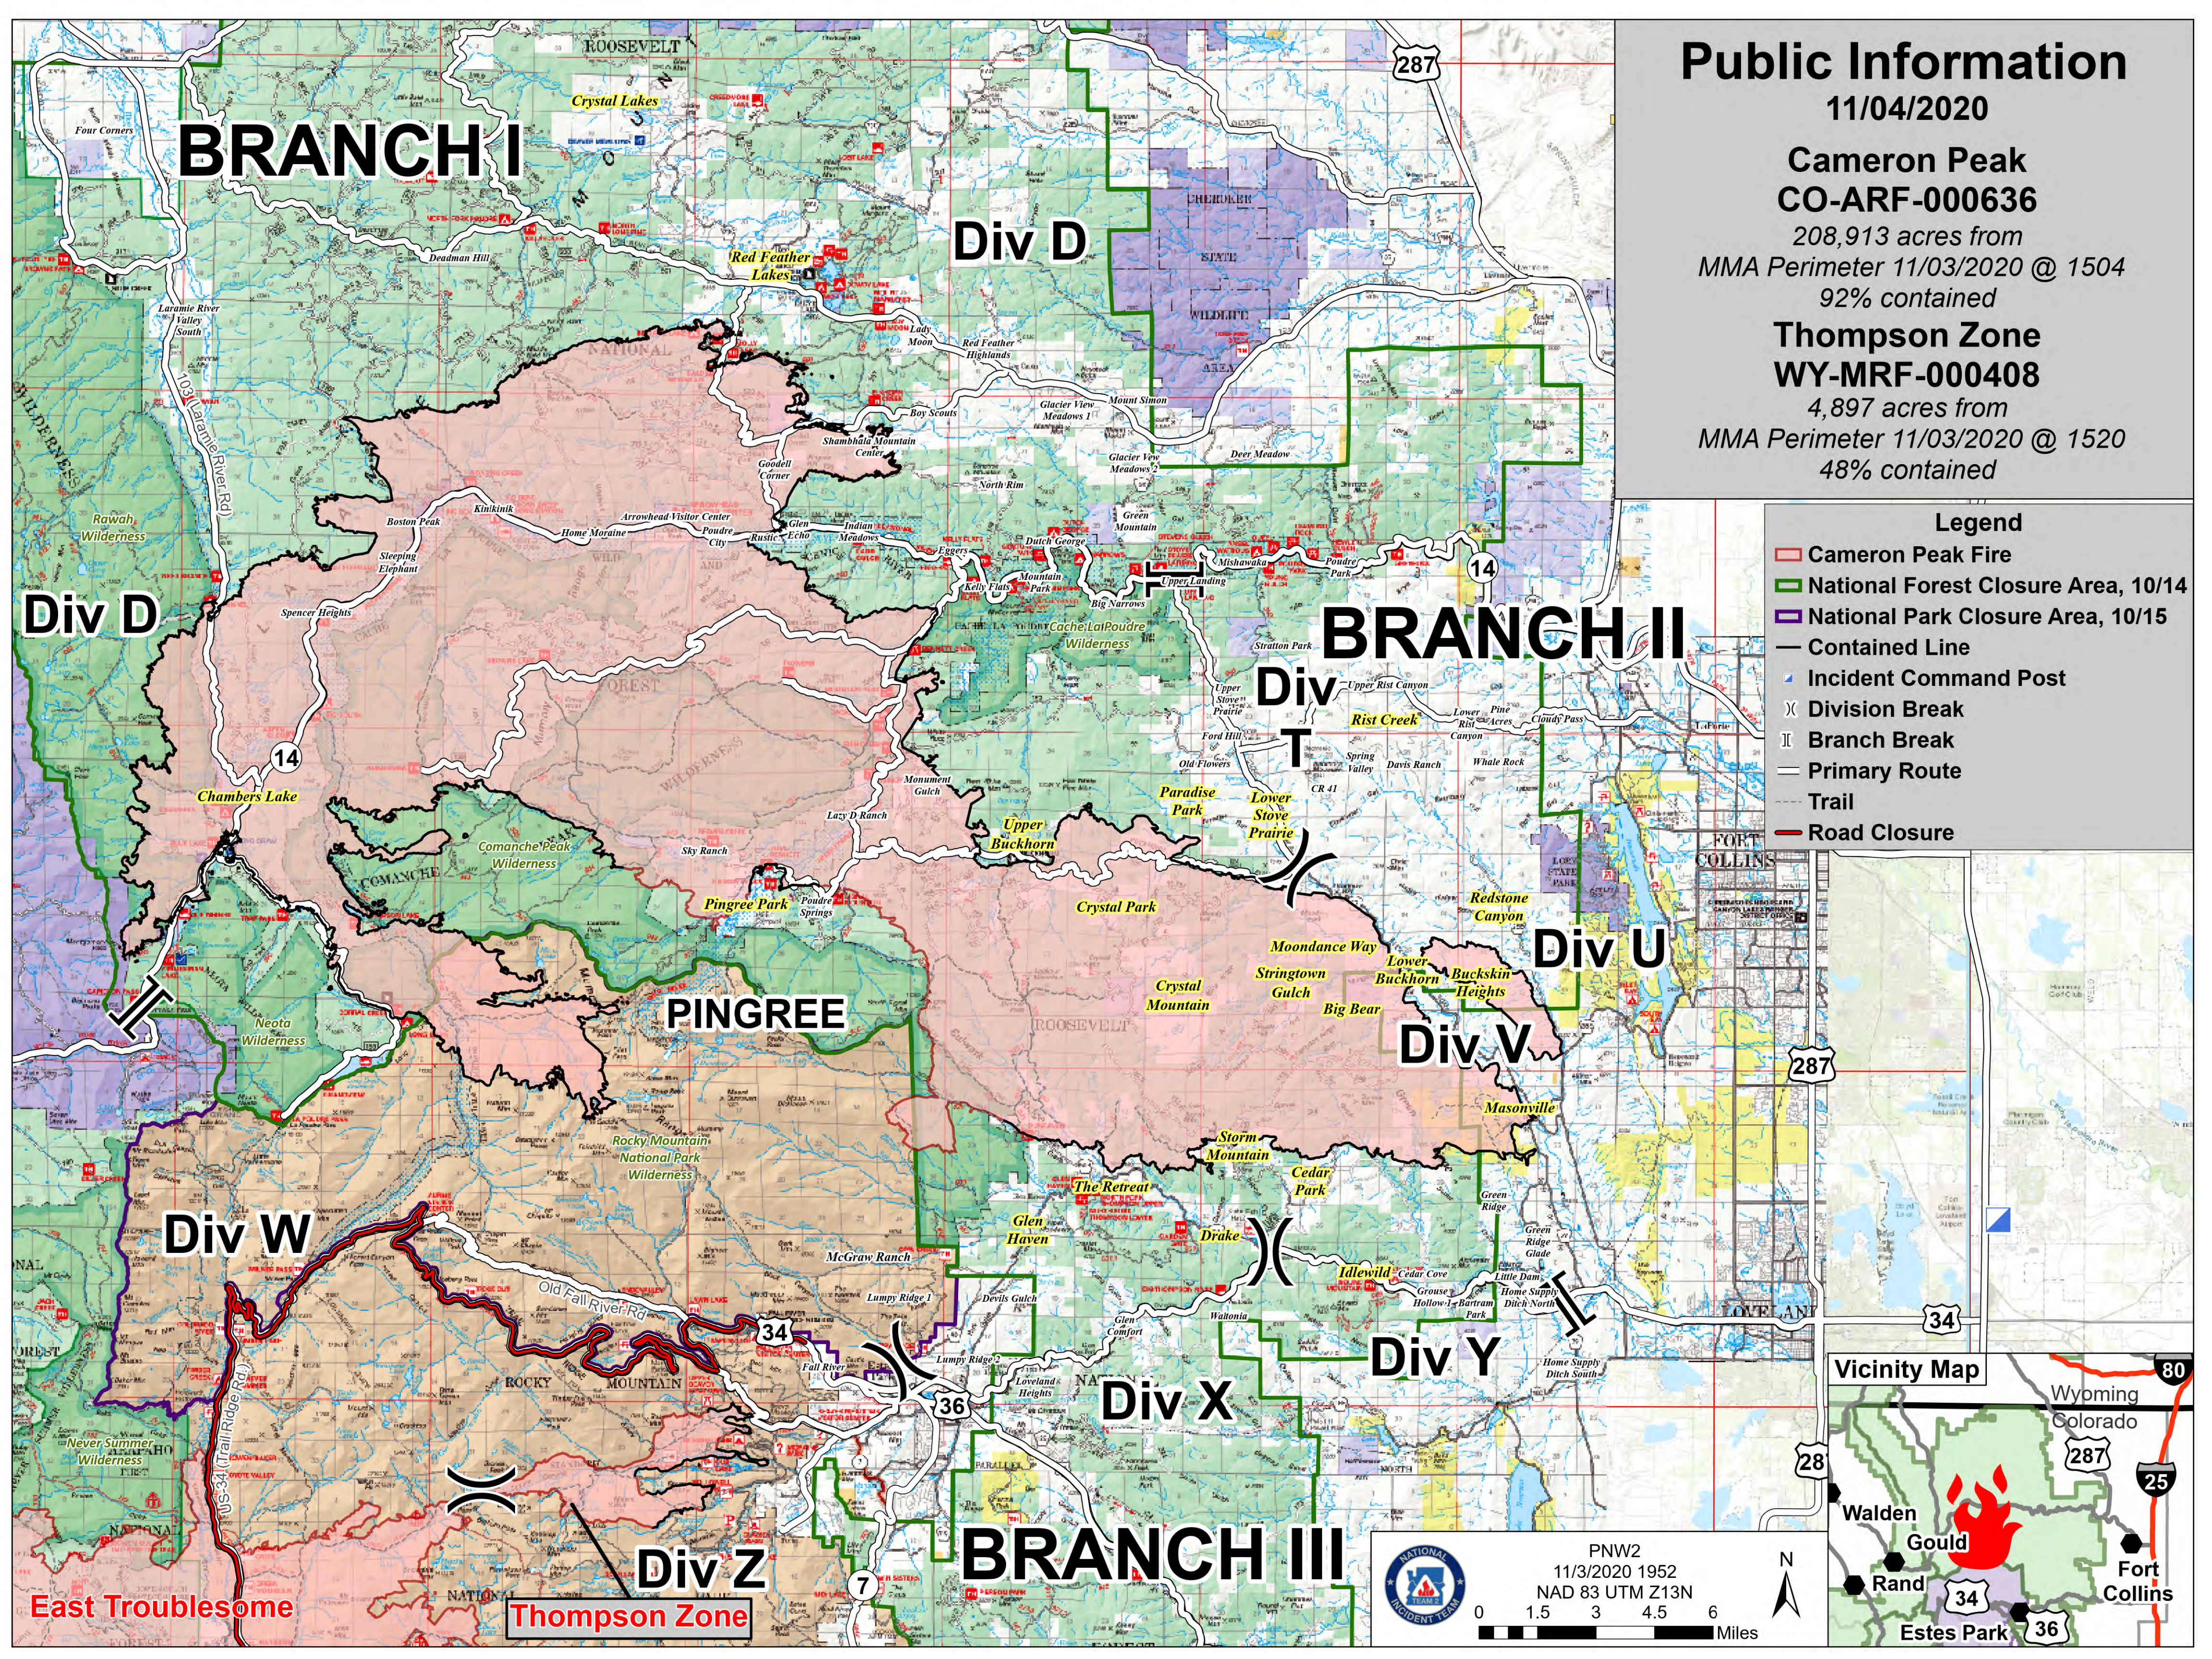

# Public Information

11/04/2020

**Cameron Peak  
CO-ARF-000636**

208,913 acres from  
MMA Perimeter 11/03/2020 @ 1504  
92% contained

**Thompson Zone  
WY-MRF-000408**

4,897 acres from  
MMA Perimeter 11/03/2020 @ 1520  
48% contained

## Legend

- Cameron Peak Fire
- National Forest Closure Area, 10/14
- National Park Closure Area, 10/15
- Contained Line
- Incident Command Post
- Division Break
- Branch Break
- Primary Route
- Trail
- Road Closure

PNW2  
11/3/2020 1952  
NAD 83 UTM Z13N  
0 1.5 3 4.5 6  
Miles

East Troublesome

Thompson Zone