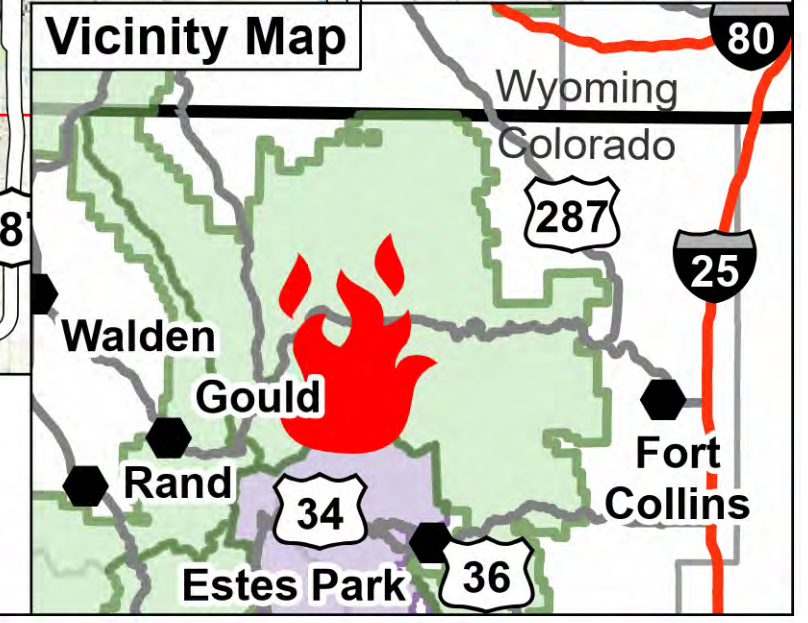

East Troublesome

Thompson Zone