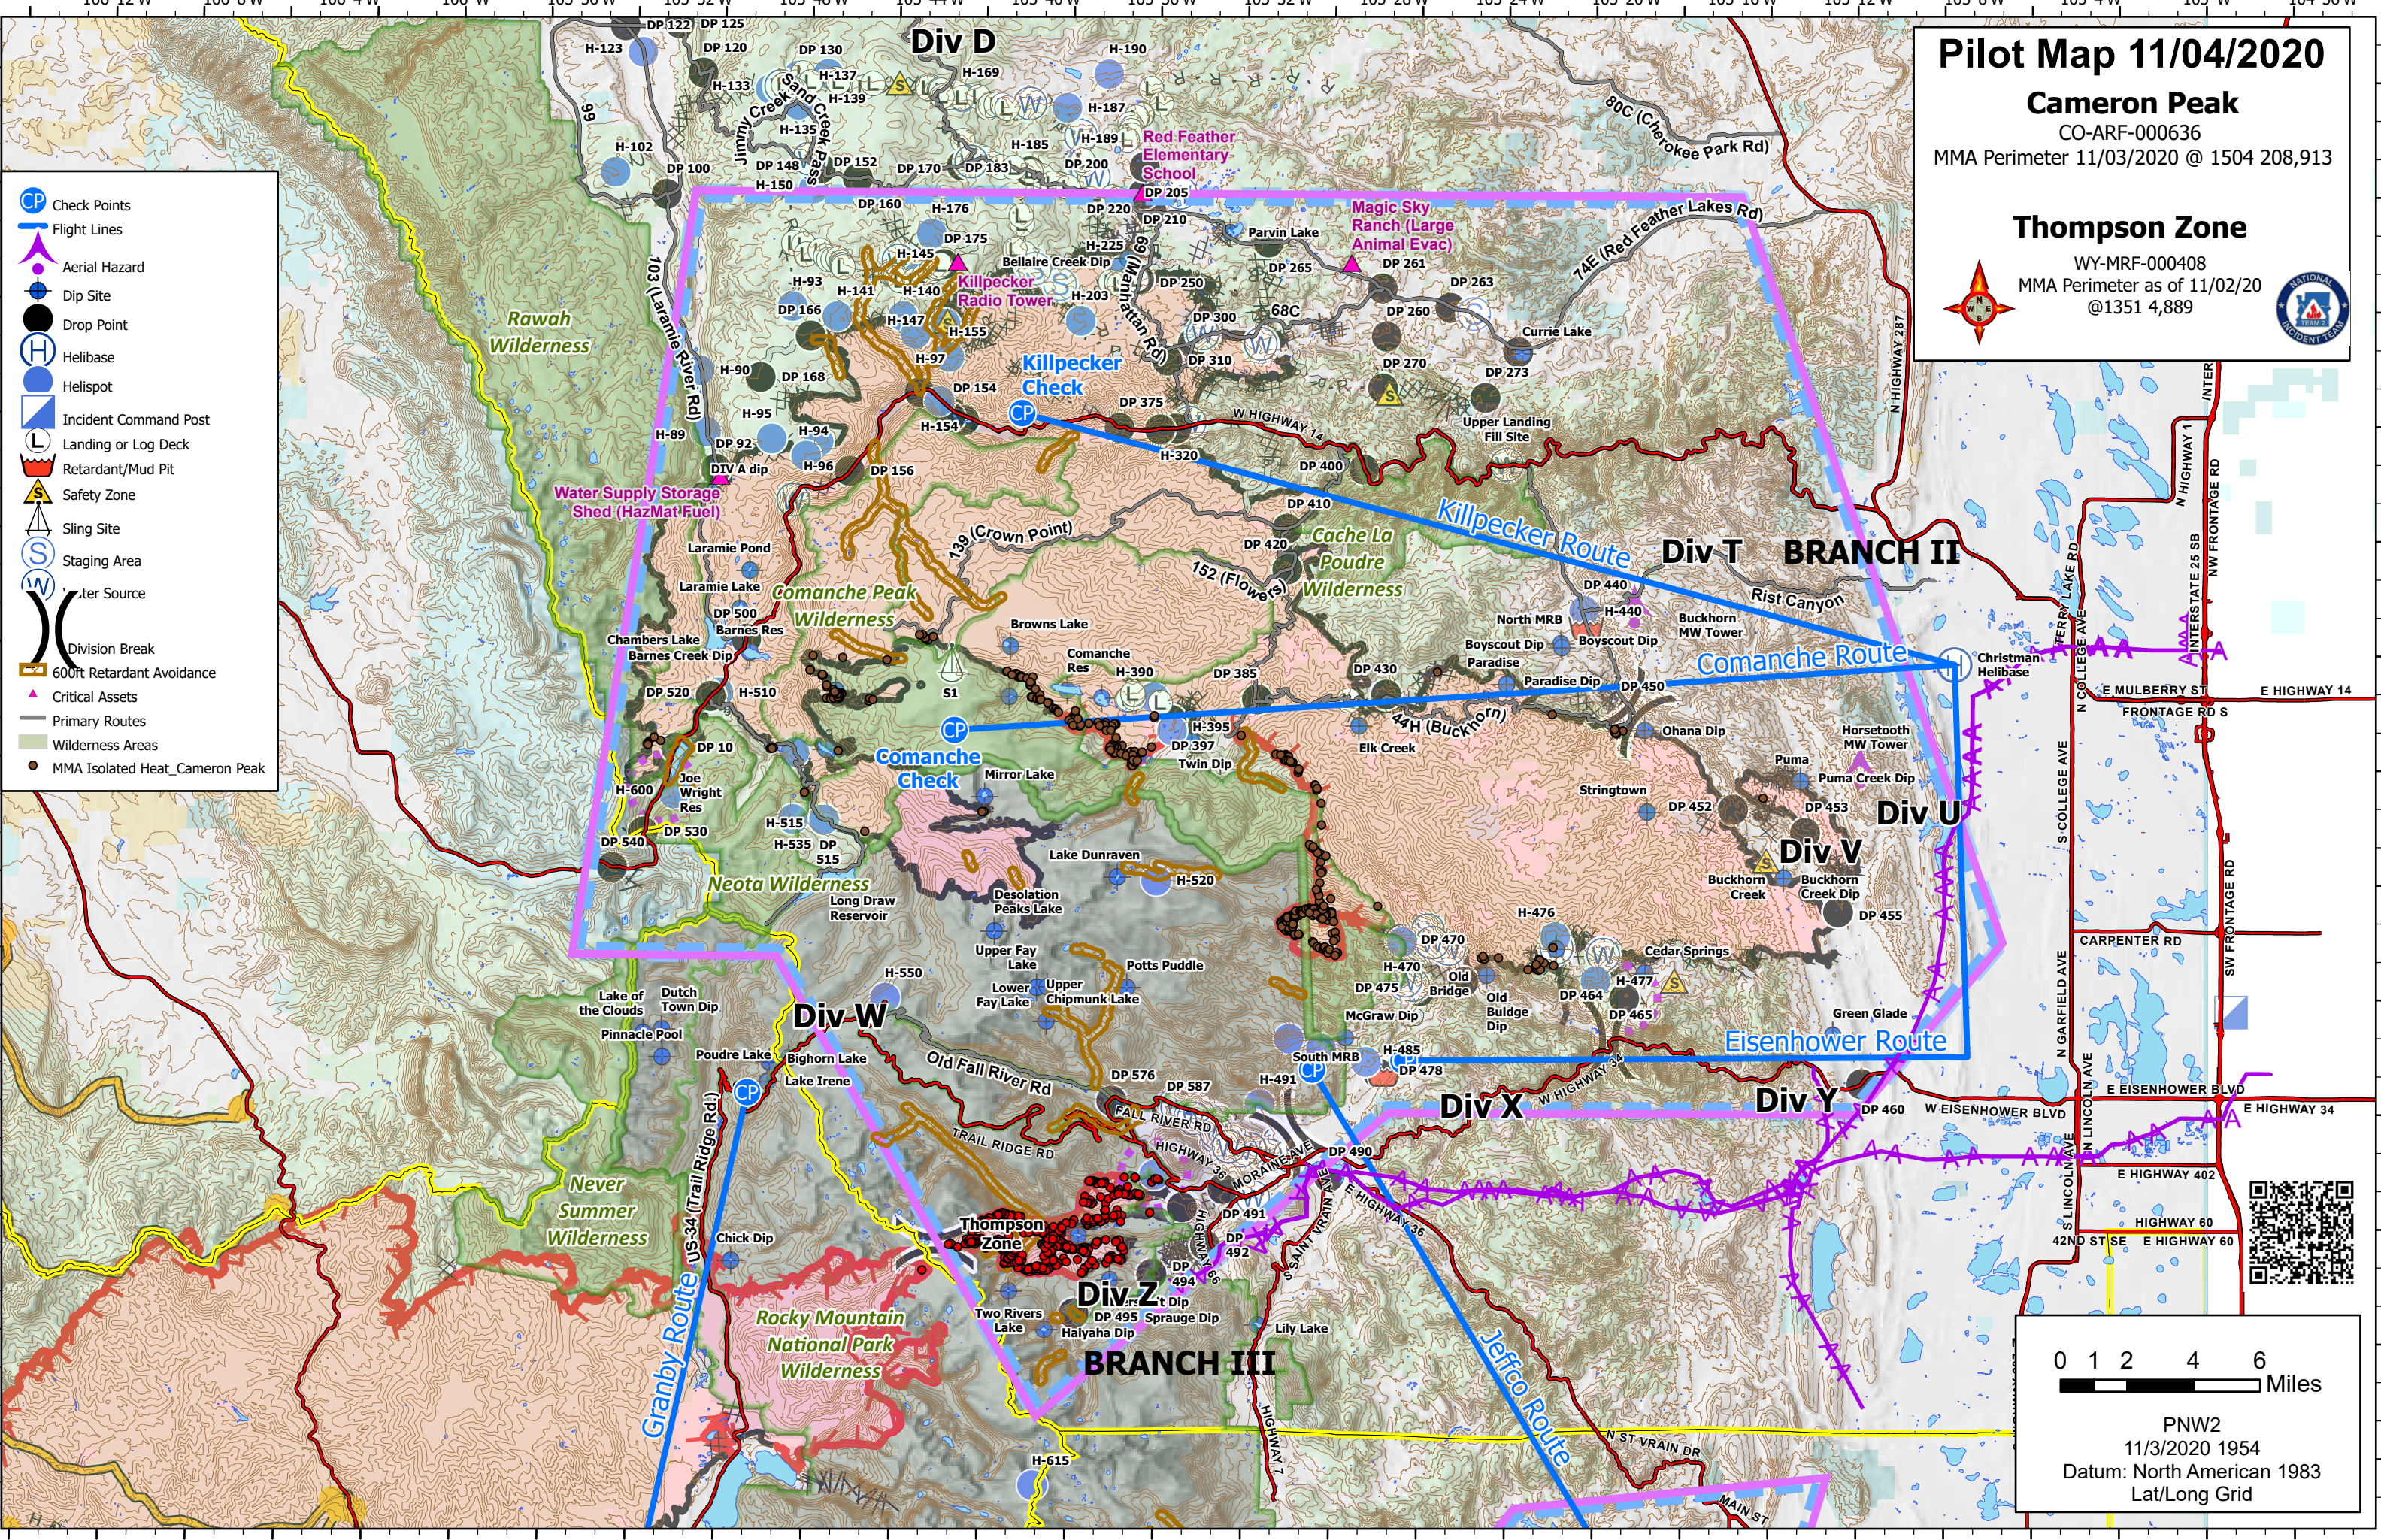

# Pilot Map 11/04/2020

## Cameron Peak

CO-ARF-000636  
MMA Perimeter 11/03/2020 @ 1504 208,913

## Thompson Zone

WY-MRF-000408  
MMA Perimeter as of 11/02/20  
@1351 4,889

- CP Check Points
- Flight Lines
- Aerial Hazard
- Dip Site
- Drop Point
- Helibase
- Helispot
- Incident Command Post
- Landing or Log Deck
- Retardant/Mud Pit
- Safety Zone
- Sling Site
- Staging Area
- Water Source
- Division Break
- 600ft Retardant Avoidance
- Critical Assets
- Primary Routes
- Wilderness Areas
- MMA Isolated Heat\_Cameron Peak

0 1 2 4 6 Miles

PNW2  
11/3/2020 1954  
Datum: North American 1983  
Lat/Long Grid