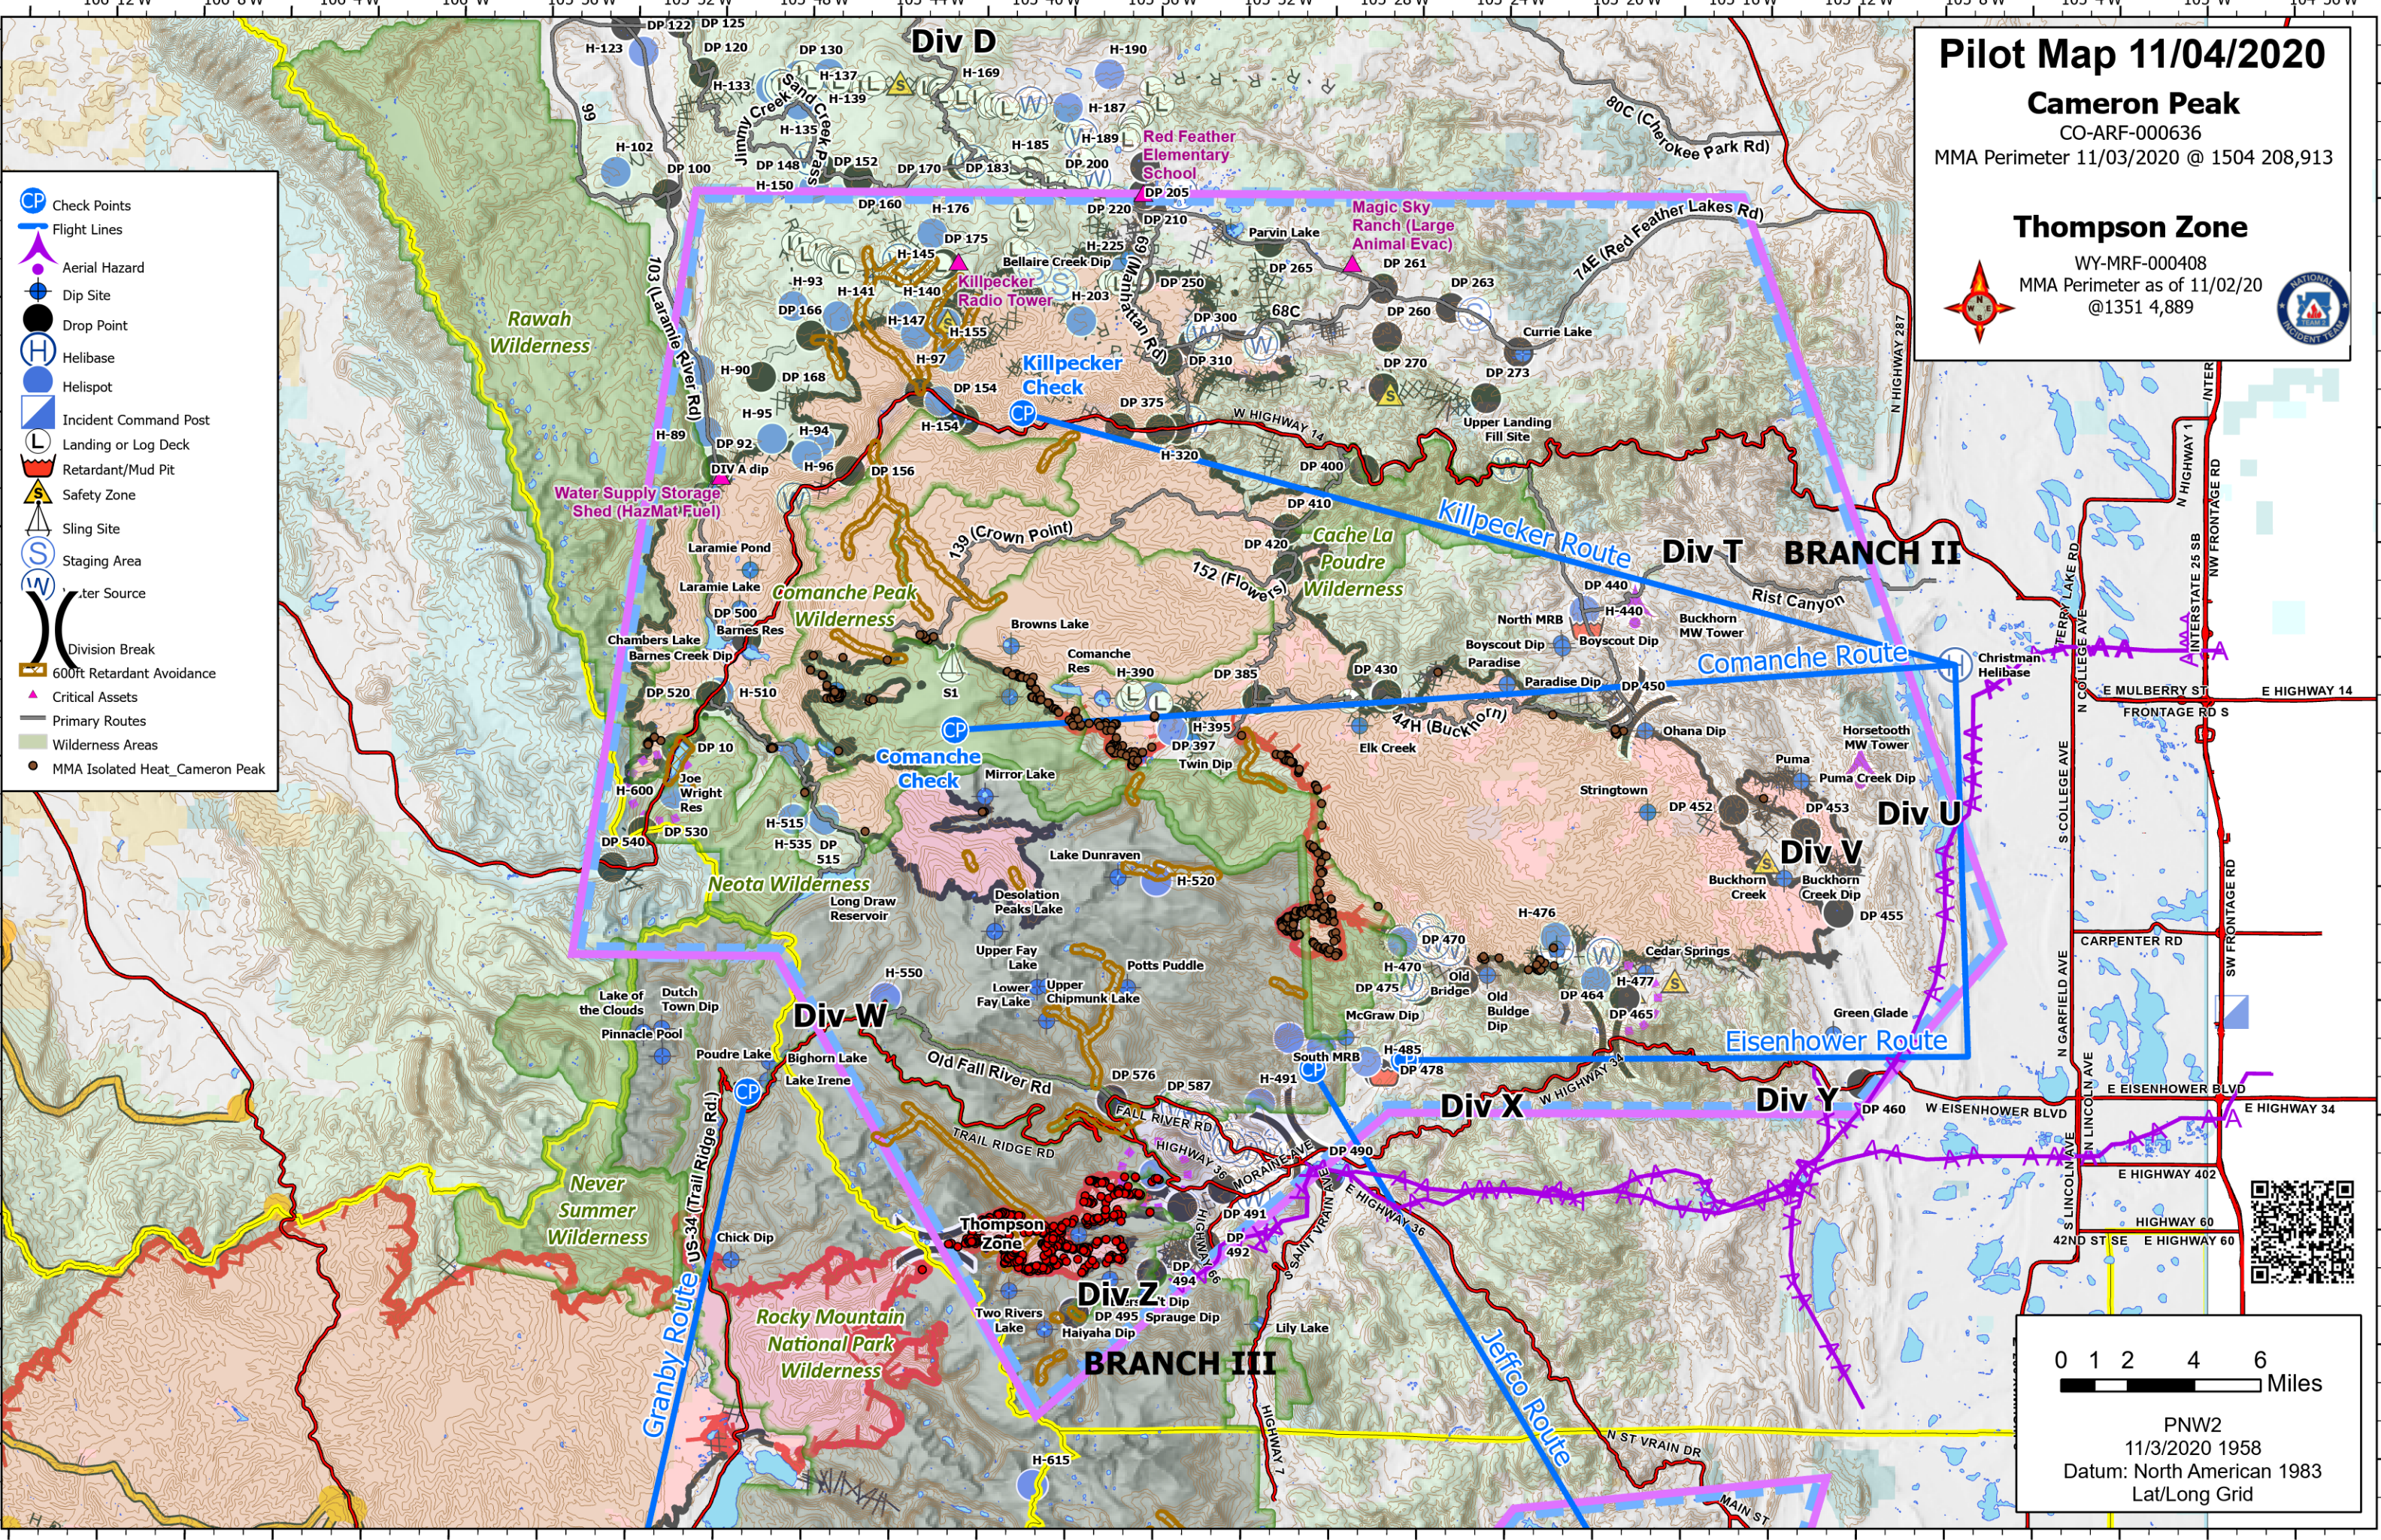

Pilot Map 11/04/2020

Cameron Peak

CO-ARF-000636
MMA Perimeter 11/03/2020 @ 1504 208,913

Thompson Zone

WY-MRF-000408
MMA Perimeter as of 11/02/20
@1351 4,889

- CP Check Points
- Flight Lines
- Aerial Hazard
- Dip Site
- Drop Point
- Helibase
- Helispot
- Incident Command Post
- Landing or Log Deck
- Retardant/Mud Pit
- Safety Zone
- Sling Site
- Staging Area
- Water Source
- Division Break
- 600ft Retardant Avoidance
- Critical Assets
- Primary Routes
- Wilderness Areas
- MMA Isolated Heat_Cameron Peak

PNW2
11/3/2020 1958
Datum: North American 1983
Lat/Long Grid