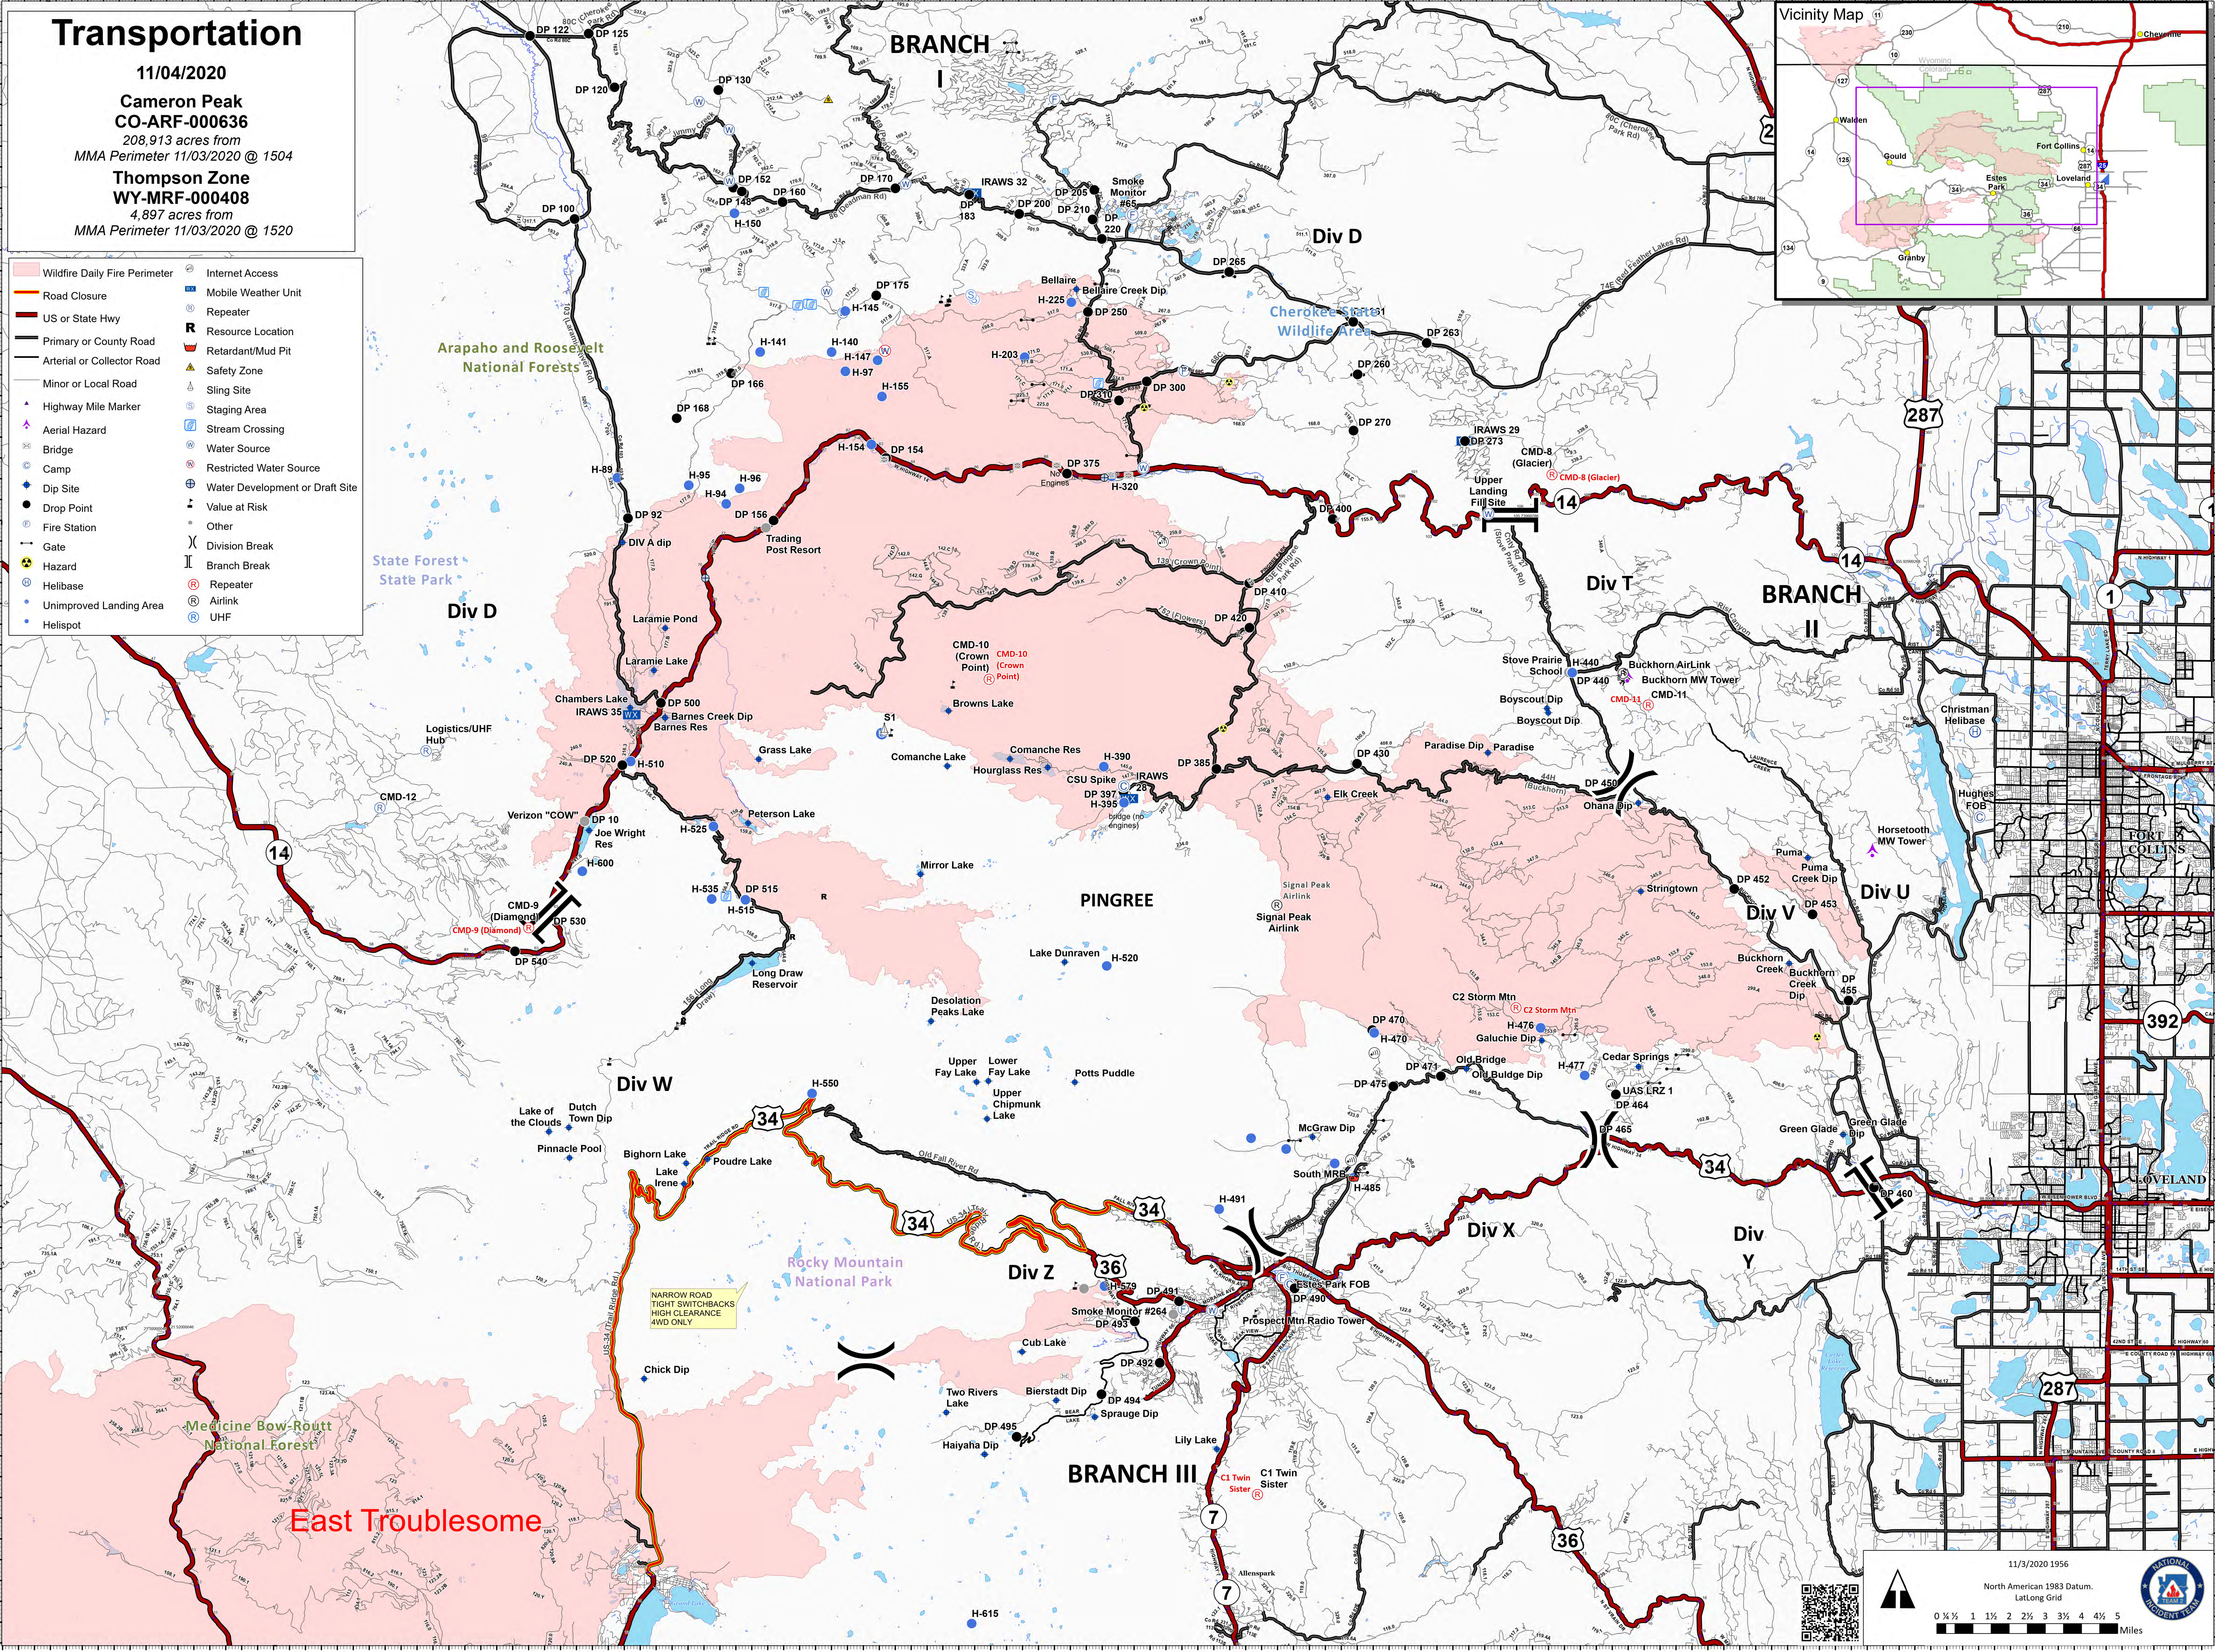

Transportation

11/04/2020

**Cameron Peak
CO-ARF-000636**

208,913 acres from
MMA Perimeter 11/03/2020 @ 1504

**Thompson Zone
WY-MRF-000408**

4,897 acres from
MMA Perimeter 11/03/2020 @ 1520

Wildfire Daily Fire Perimeter	Internet Access
Road Closure	Mobile Weather Unit
US or State Hwy	Repeater
Primary or County Road	Resource Location
Arterial or Collector Road	Retardant/Mud Pit
Minor or Local Road	Safety Zone
Highway Mile Marker	Sling Site
Aerial Hazard	Staging Area
Bridge Source	Stream Crossing
Camp	Restricted Water Source
Dip Site	Water Development or Draft Site
Fire Station	Value at Risk
Gate	Division Break
Hazard	Branch Break
Helibase	Repeater
Unimproved Landing Area	Airlink
Helispot	UHF

East Troublesome

11/3/2020 1956
North American 1983 Datum.
Lat/Long Grid