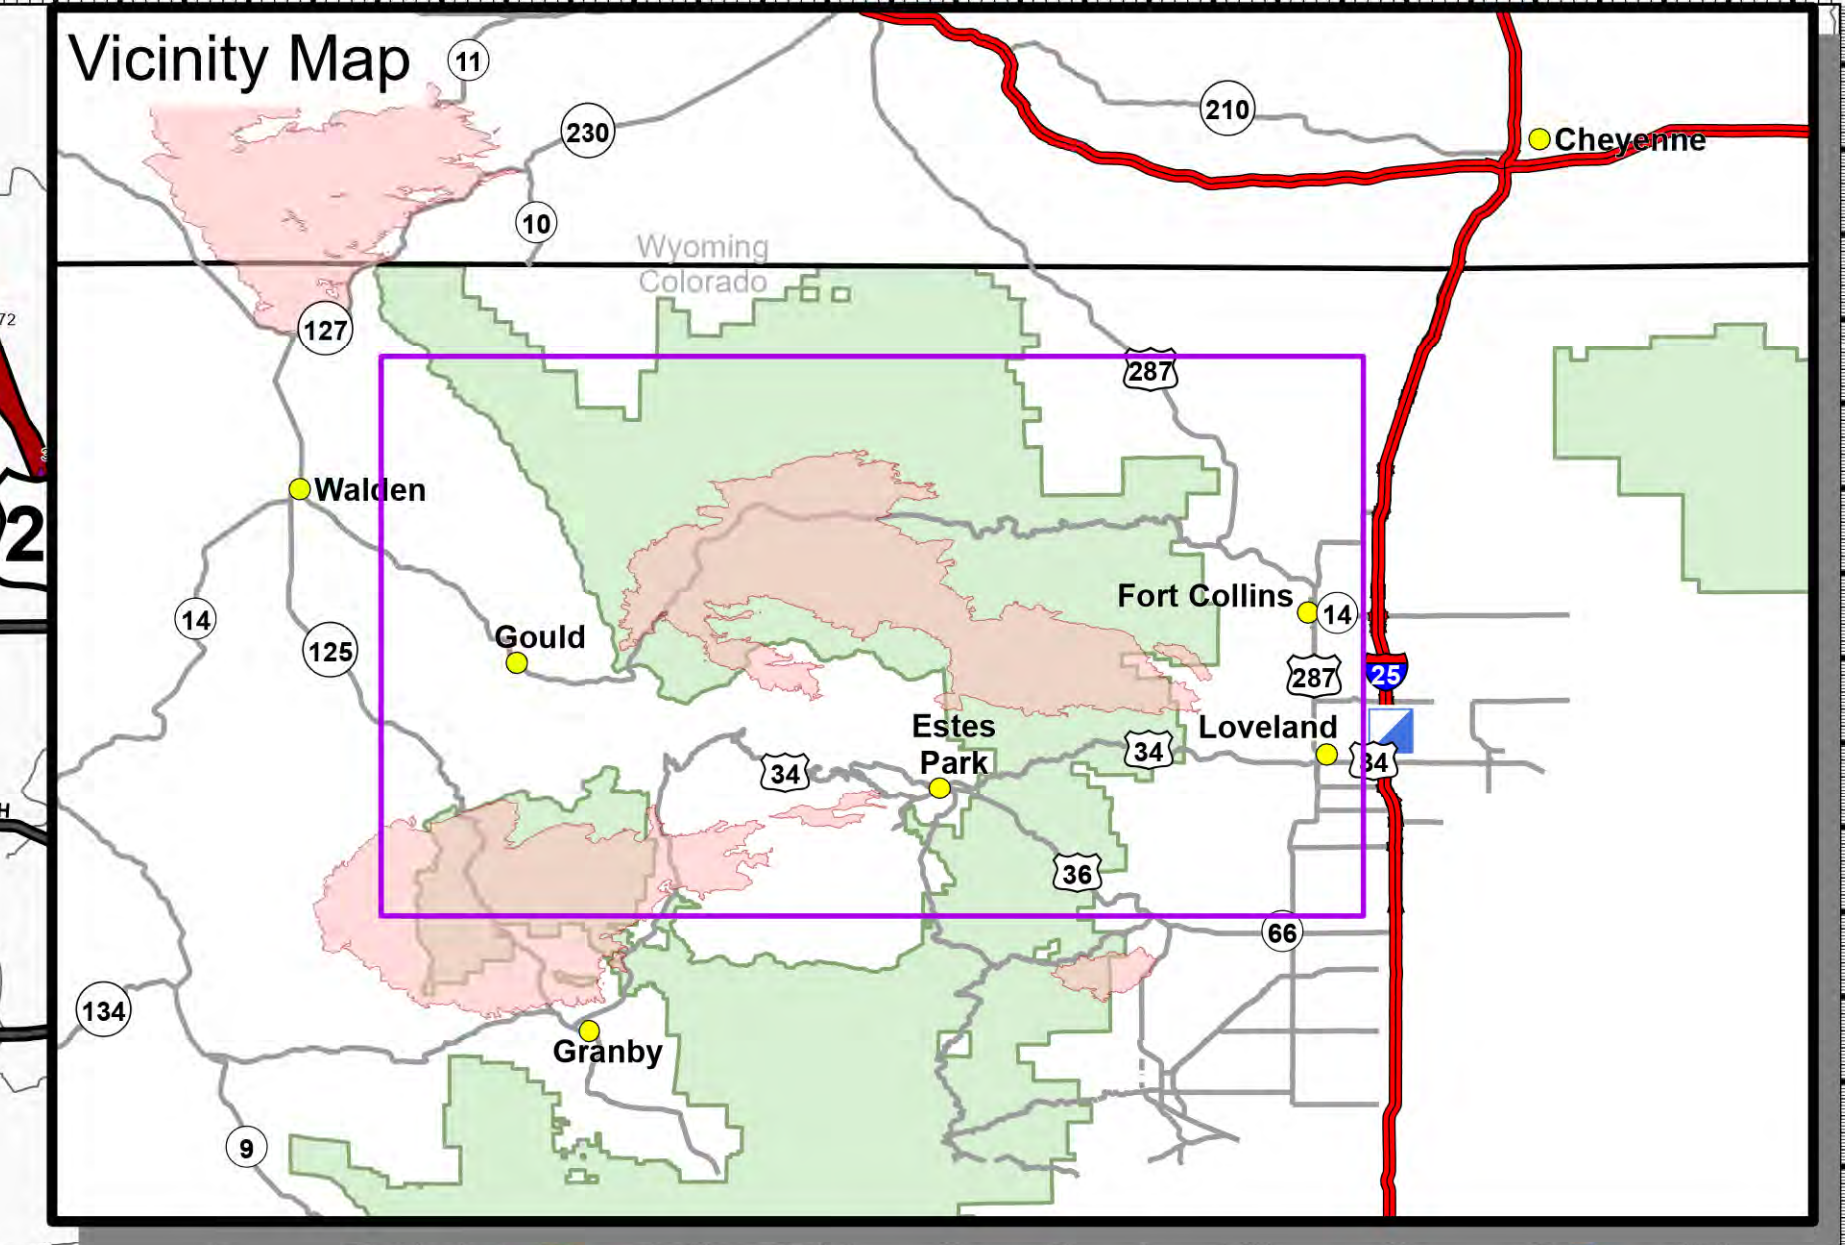

Transportation

11/04/2020

**Cameron Peak
CO-ARF-000636**

208,913 acres from
MMA Perimeter 11/03/2020 @ 1504

**Thompson Zone
WY-MRF-000408**

4,897 acres from
MMA Perimeter 11/03/2020 @ 1520

Wildfire Daily Fire Perimeter	Internet Access
Road Closure	Mobile Weather Unit
US or State Hwy	Repeater
Primary or County Road	Resource Location
Arterial or Collector Road	Retardant/Mud Pit
Minor or Local Road	Safety Zone
Highway Mile Marker	Sling Site
Aerial Hazard	Staging Area
Bridge Source	Stream Crossing
Camp	Restricted Water Source
Dip Site	Water Development or Draft Site
Fire Station	Value at Risk
Gate	Division Break
Hazard	Branch Break
Helibase	Repeater
Unimproved Landing Area	Airlink
Helispot	UHF

East Troublesome

11/3/2020 1956
North American 1983 Datum.
Lat/Long Grid