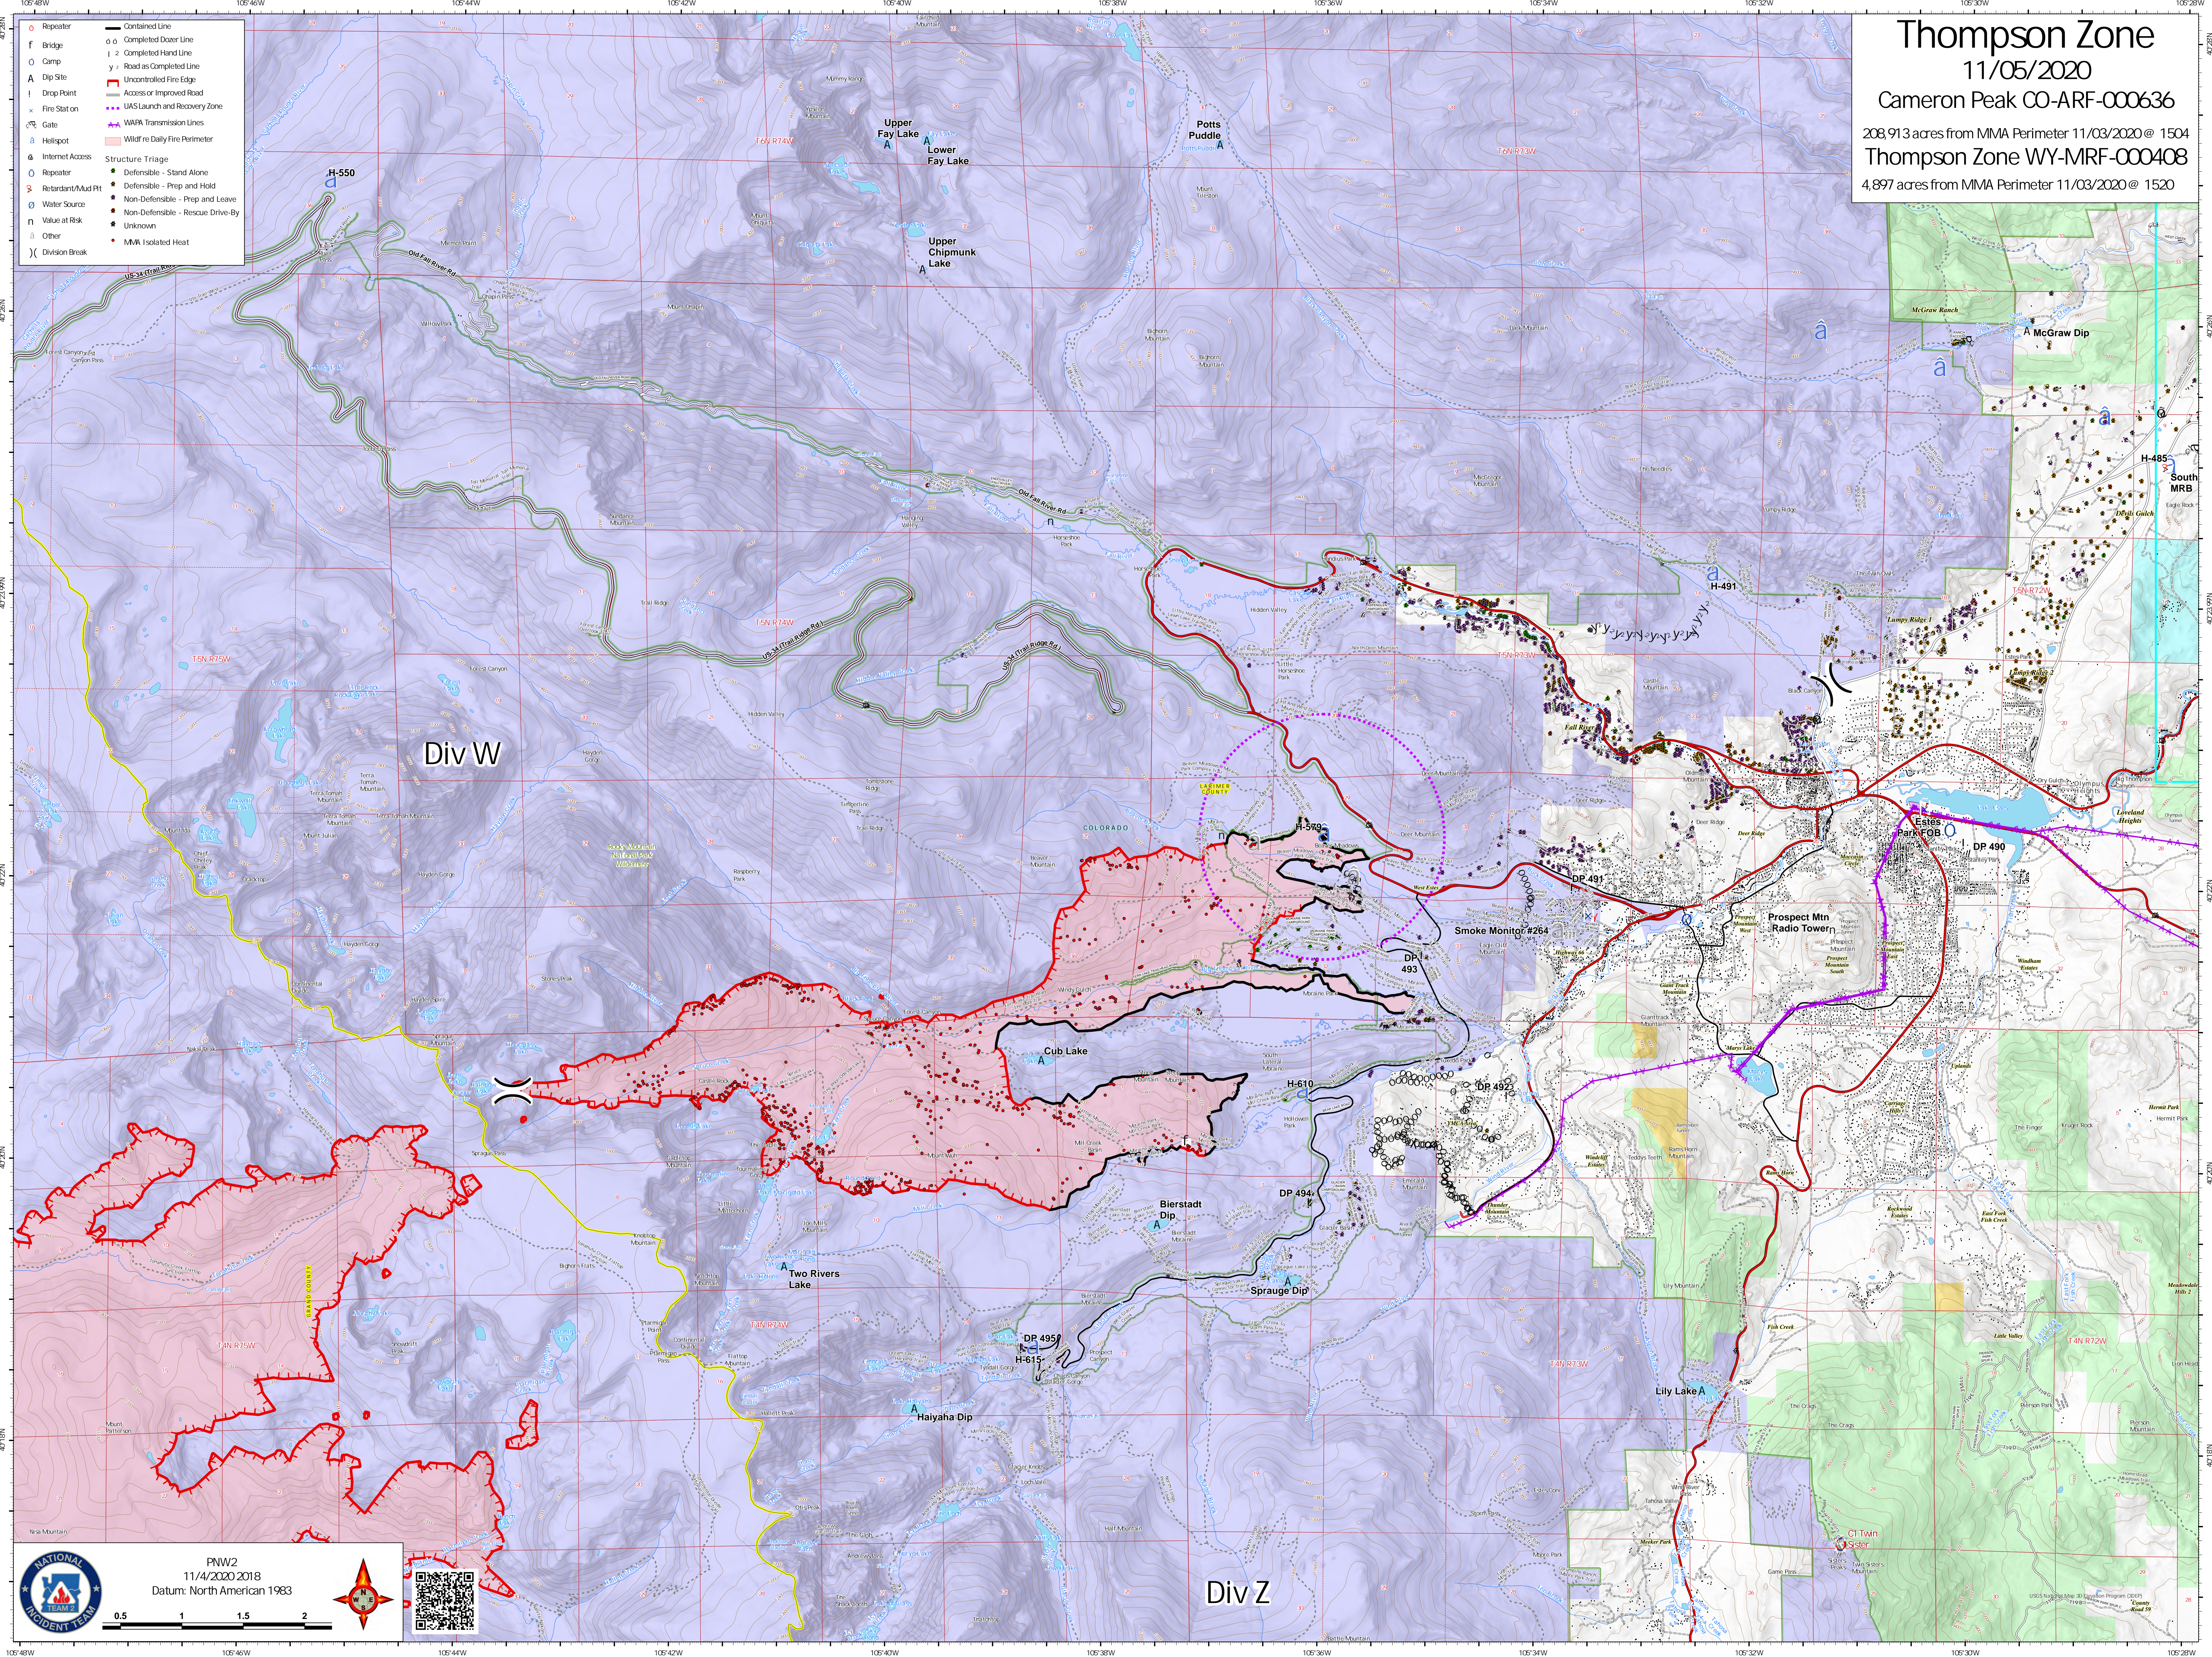

# Thompson Zone

11/05/2020

Cameron Peak CO-ARF-000636

208,913 acres from MMA Perimeter 11/03/2020 @ 1504

Thompson Zone WY-MRF-000408

4,897 acres from MMA Perimeter 11/03/2020 @ 1520

- Repeater
- f Bridge
- Camp
- A Dip Site
- ! Drop Point
- x Fire Station
- Gate
- Internet Access
- Repeater
- Retardant/Mud Pit
- Water Source
- n Value at Risk
- Other
- ) Division Break
- Contained Line
- Completed Dozer Line
- 1 2 Completed Hand Line
- y Road as Completed Line
- Uncontrolled Fire Edge
- Access or Improved Road
- UAS Launch and Recovery Zone
- WAPA Transmission Lines
- Wildfire Daily Fire Perimeter
- Structure Triage
  - Defensible - Stand Alone
  - Defensible - Prep and Hold
  - Non-Defensible - Prep and Leave
  - Non-Defensible - Rescue Drive-By
  - Unknown
  - MMA Isolated Heat

PNW2  
11/4/2020 2018  
Datum: North American 1983