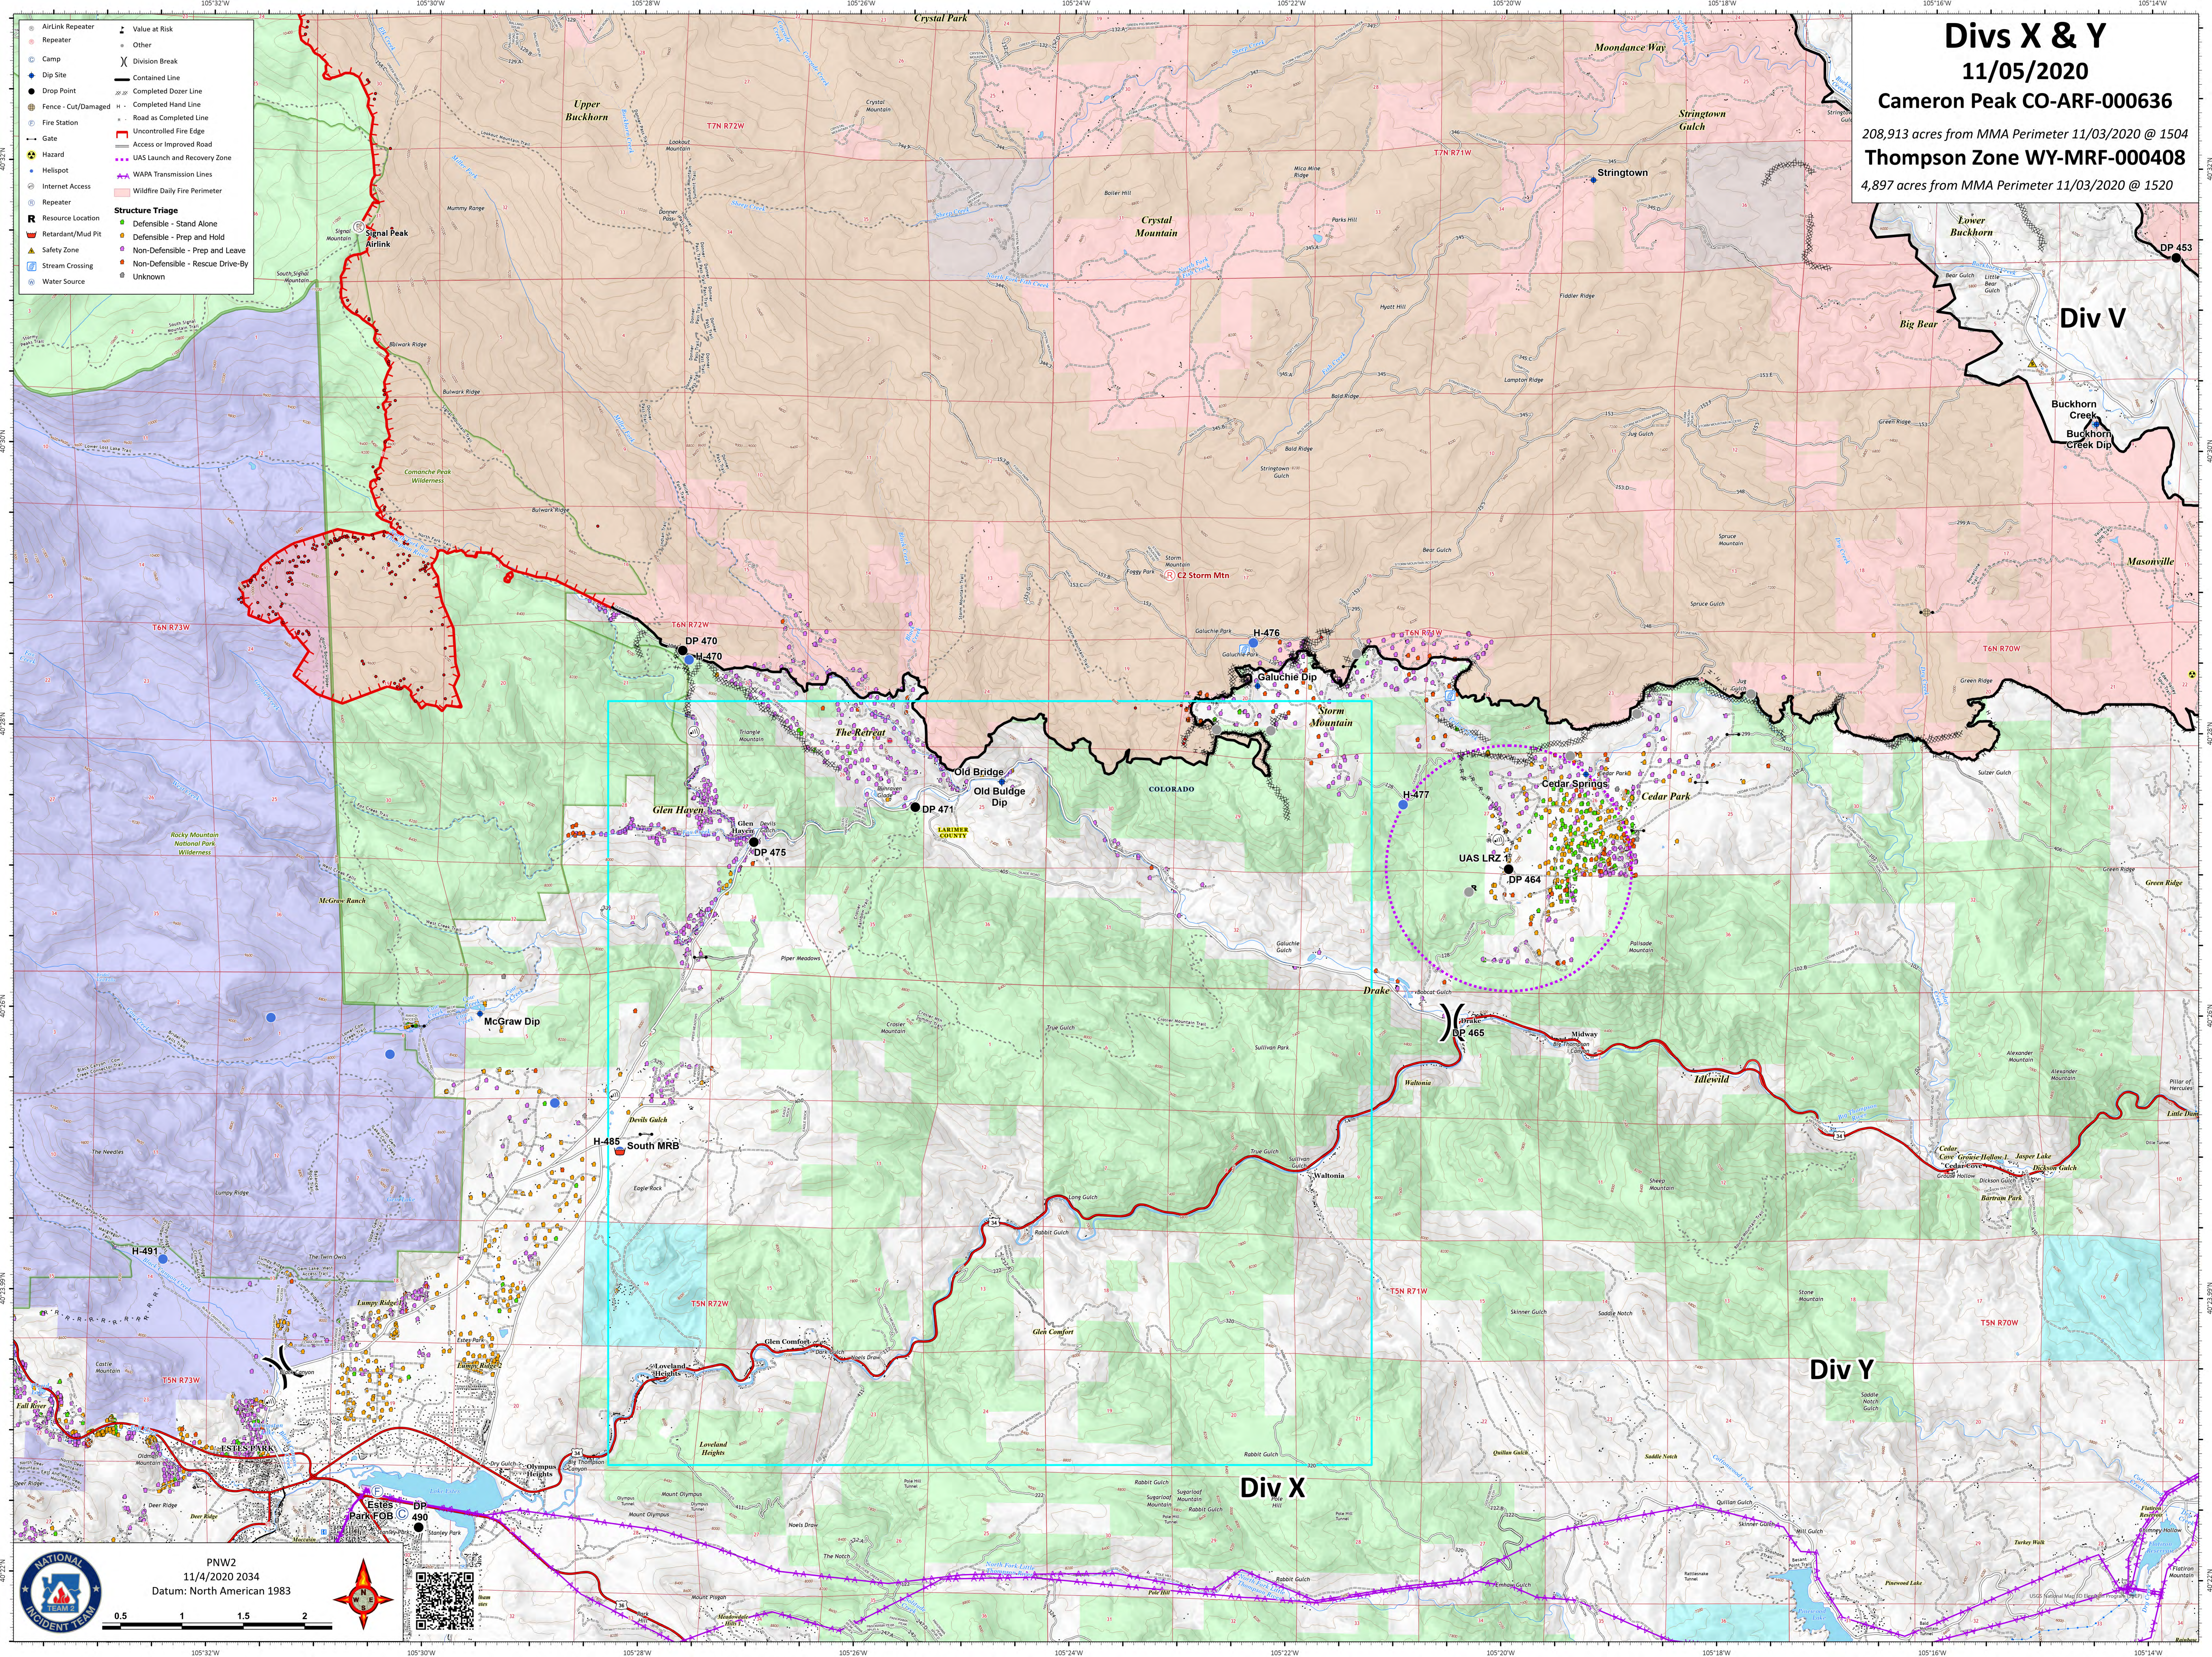

Divs X & Y

11/05/2020

Cameron Peak CO-ARF-000636

208,913 acres from MMA Perimeter 11/03/2020 @ 1504

Thompson Zone WY-MRF-000408

4,897 acres from MMA Perimeter 11/03/2020 @ 1520

- AirLink Repeater
- Repeater
- Camp
- Dip Site
- Drop Point
- Fence - Cut/Damaged
- Fire Station
- Gate
- Hazard
- Hellspot
- Internet Access
- Repeater
- Resource Location
- Retardant/Mud Pit
- Safety Zone
- Stream Crossing
- Water Source
- Value at Risk
- Other
- Division Break
- Contained Line
- Completed Dozer Line
- Completed Hand Line
- Road as Completed Line
- Uncontrolled Fire Edge
- Access or Improved Road
- UAS Launch and Recovery Zone
- WAPA Transmission Lines
- Wildfire Daily Fire Perimeter
- Structure Triage
 - Defensible - Stand Alone
 - Defensible - Prep and Hold
 - Non-Defensible - Prep and Leave
 - Non-Defensible - Rescue Drive-By
 - Unknown

Div V

Div Y

Div X

PNW2
11/4/2020 2034
Datum: North American 1983