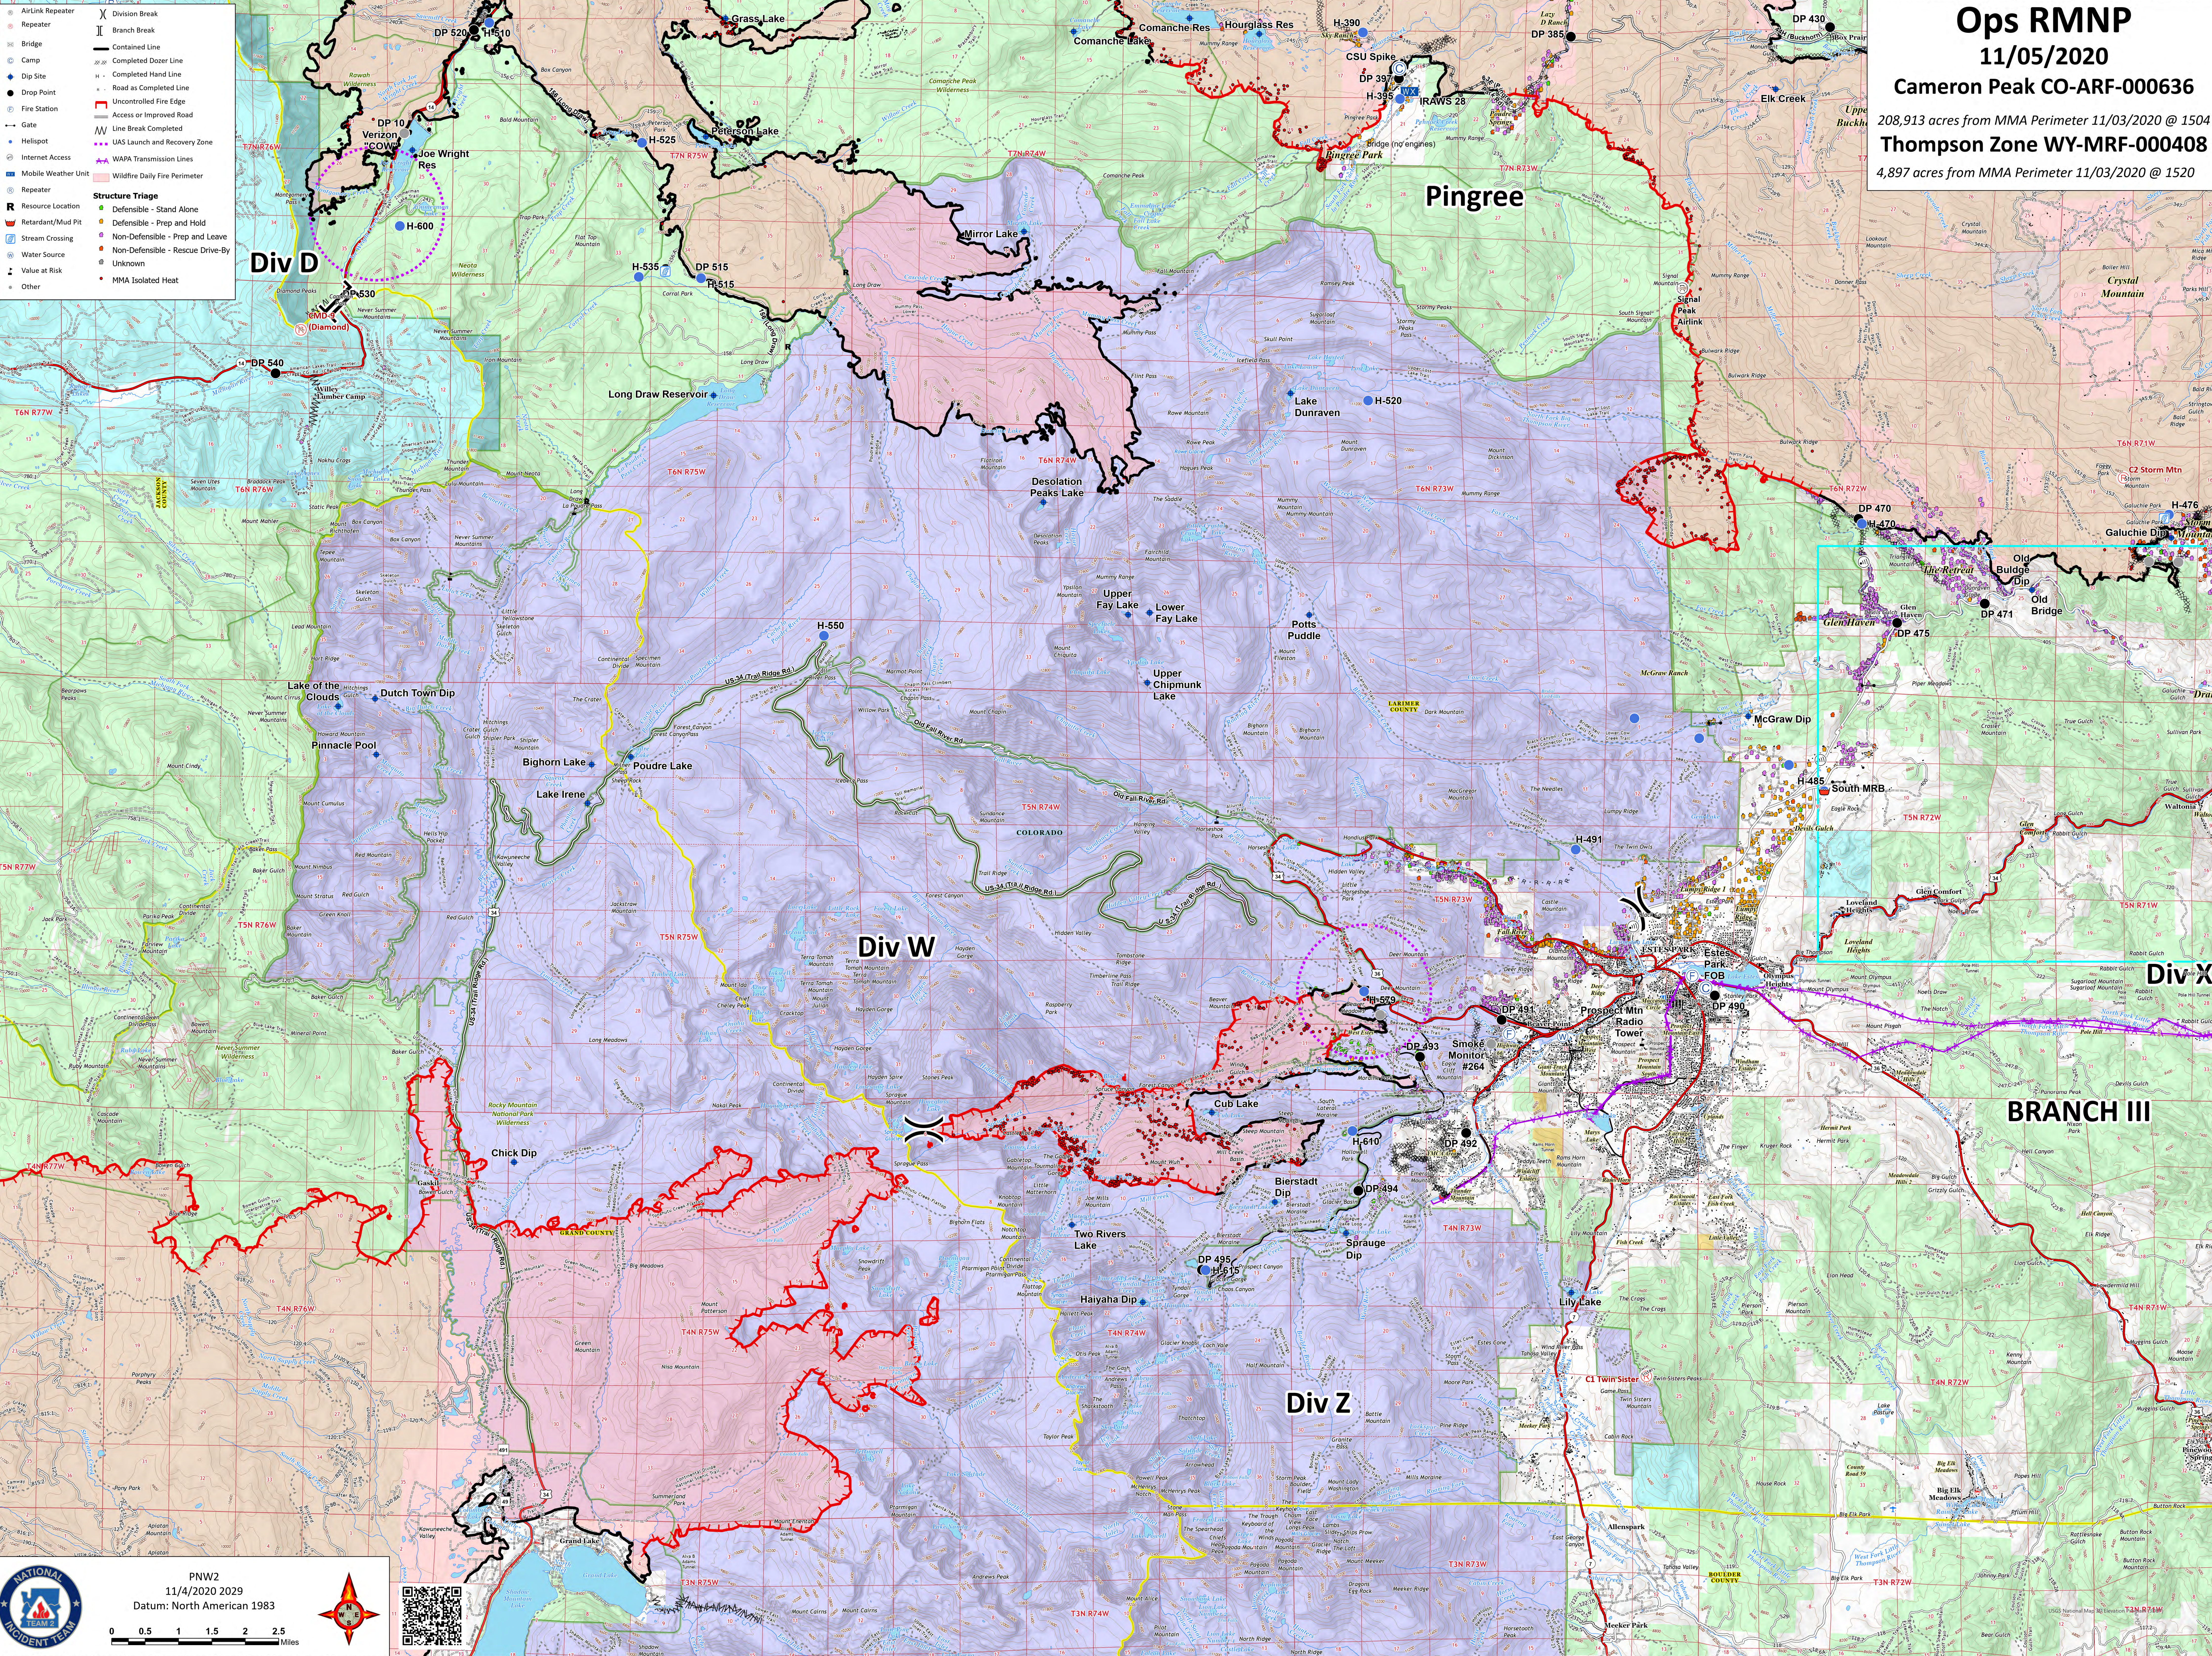

# Ops RMNP

11/05/2020

Cameron Peak CO-ARF-000636

208,913 acres from MMA Perimeter 11/03/2020 @ 1504

Thompson Zone WY-MRF-000408

4,897 acres from MMA Perimeter 11/03/2020 @ 1520

- AirLink Repeater
  - Repeater
  - Dip Site
  - Drop Point
  - Fire Station
  - Helispot
  - Internet Access
  - Mobile Weather Unit
  - Repeater
  - Resource Location
  - Retardant/Mud Pit
  - Stream Crossing
  - Water Source
  - Value at Risk
  - Other
- Division Break
  - Branch Break
  - Contained Line
  - Completed Dozer Line
  - Completed Hand Line
  - Road as Completed Line
  - Uncontrolled Fire Edge
  - Access or Improved Road
  - Line Break Completed
  - UAS Launch and Recovery Zone
  - WAPA Transmission Lines
  - Wildfire Daily Fire Perimeter
- Structure Triage
  - Defensible - Stand Alone
  - Defensible - Prep and Hold
  - Non-Defensible - Prep and Leave
  - Non-Defensible - Rescue Drive-By
  - Unknown
  - MMA Isolated Heat

 PNW2  
11/4/2020 2029  
Datum: North American 1983

0 0.5 1 1.5 2 2.5 Miles