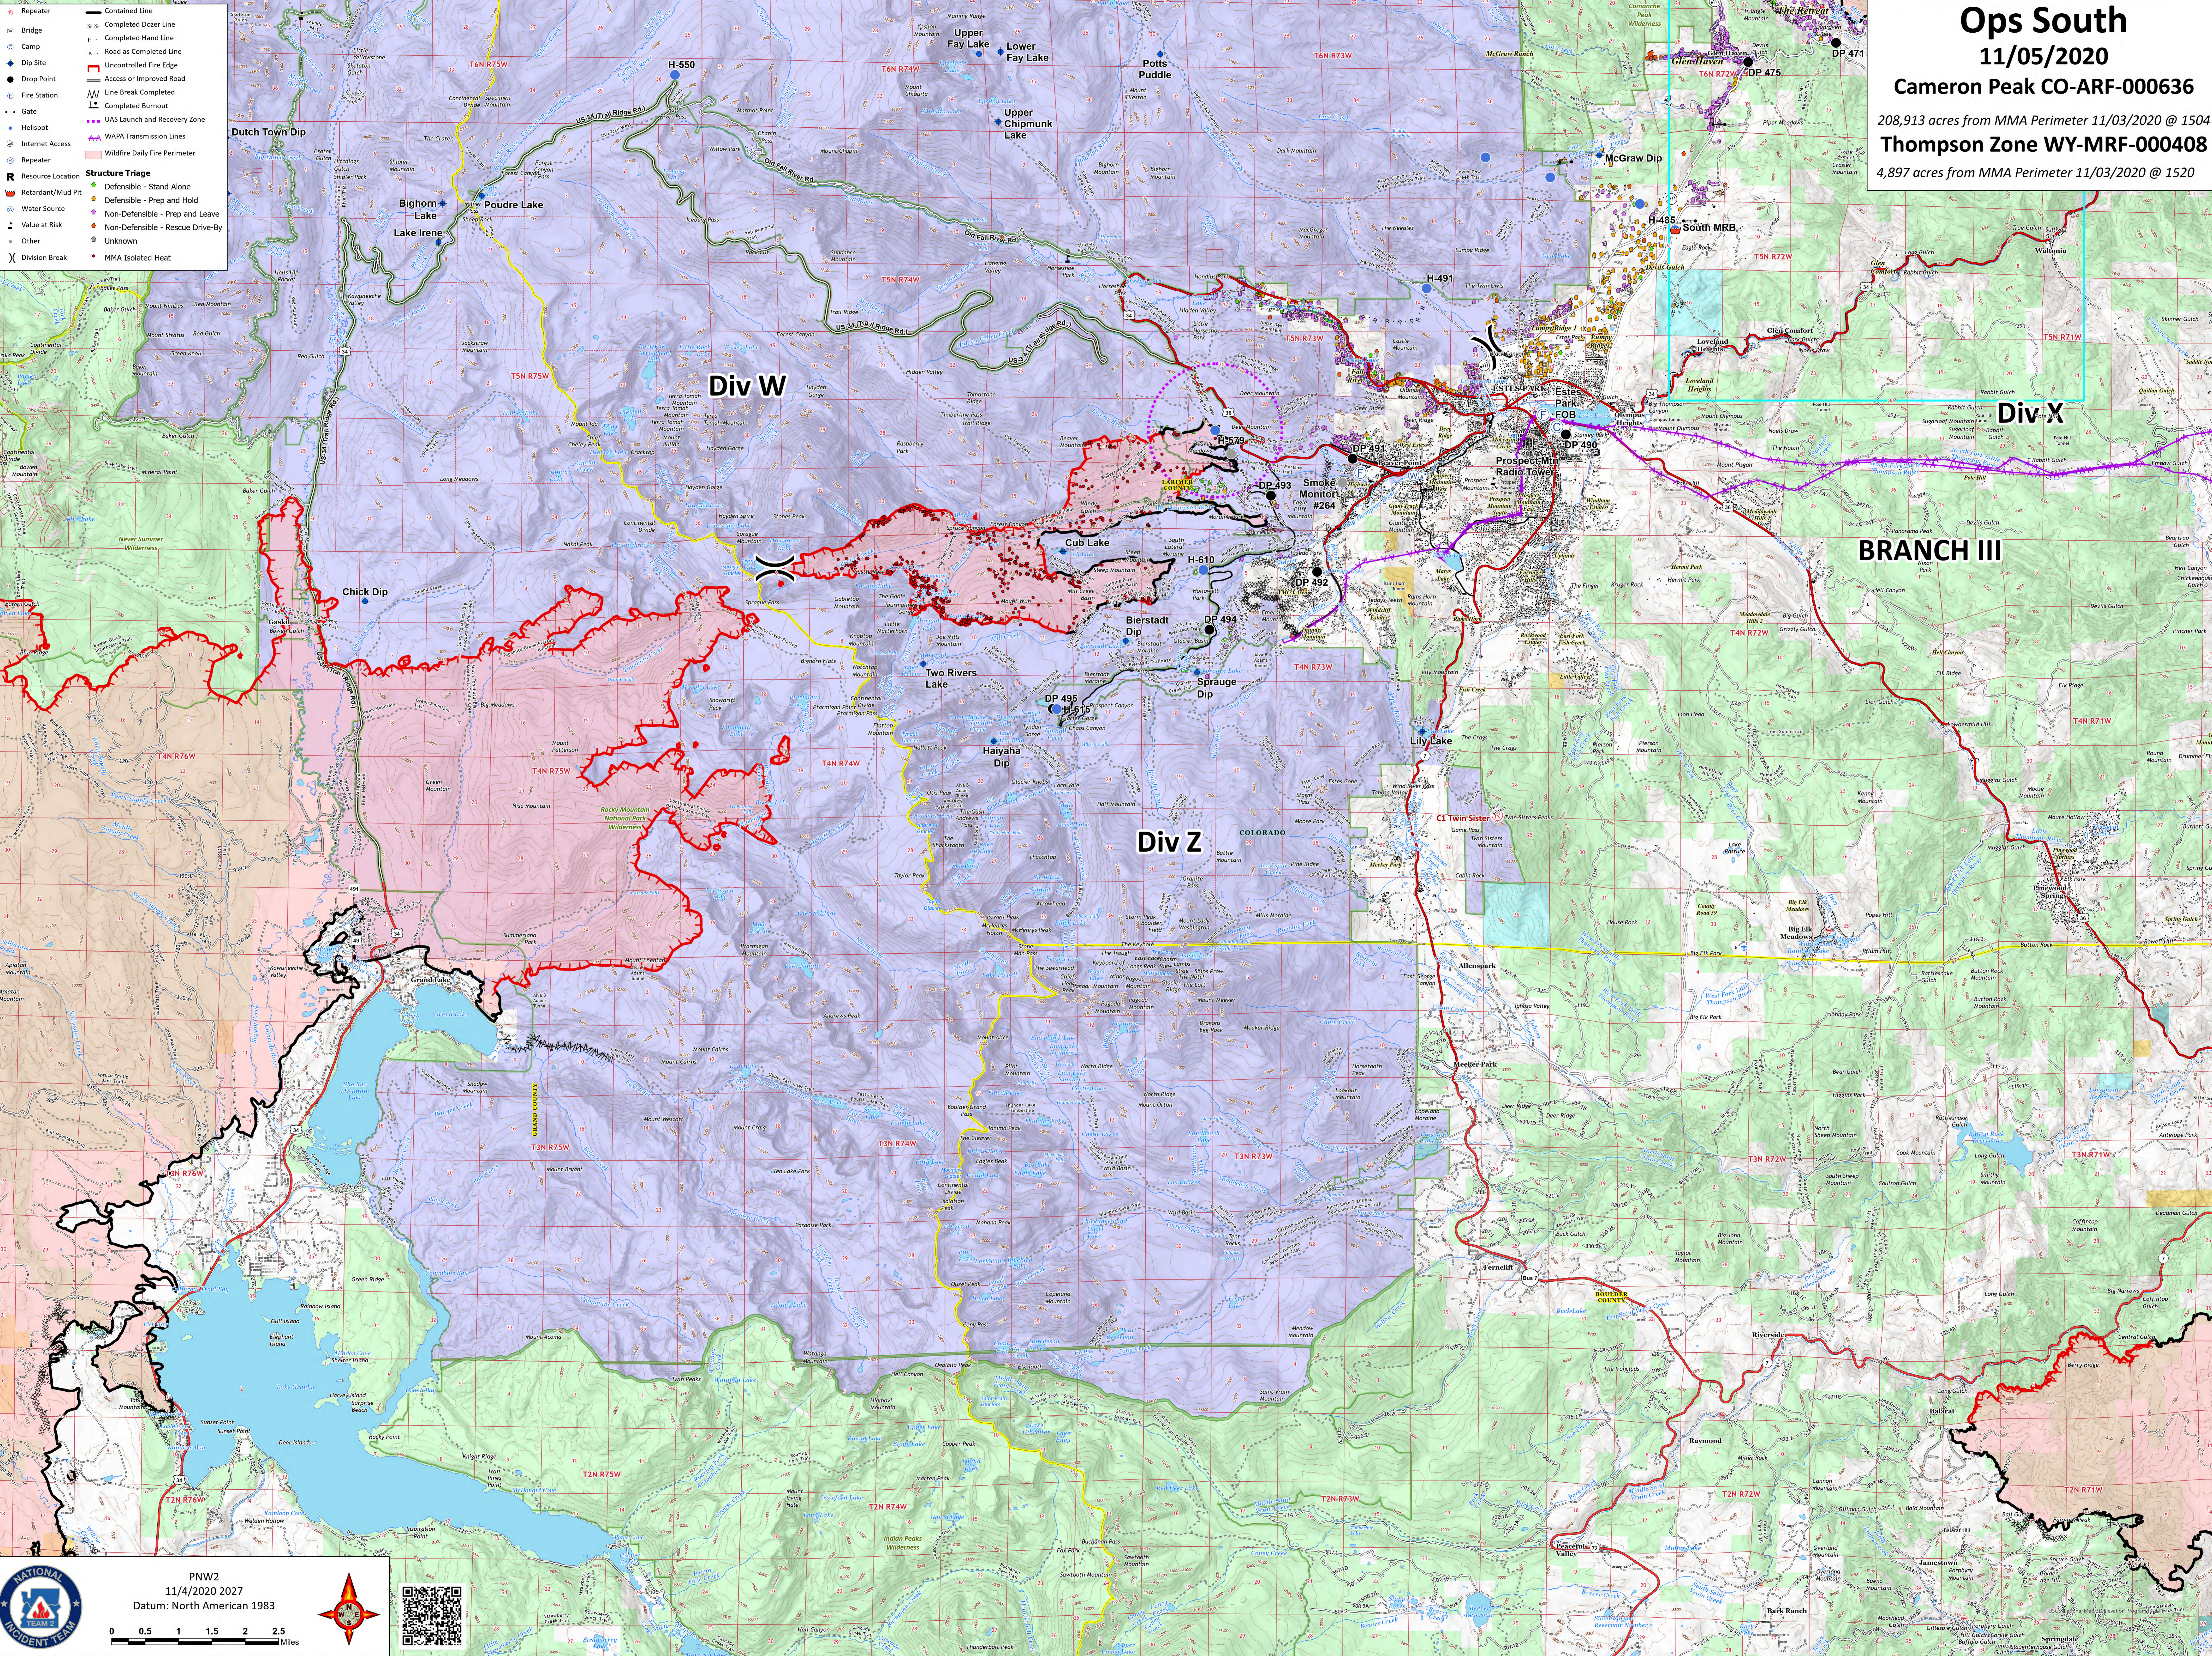

Ops South

11/05/2020

Cameron Peak CO-ARF-000636

208,913 acres from MMA Perimeter 11/03/2020 @ 1504
Thompson Zone WY-MRF-000408

4,897 acres from MMA Perimeter 11/03/2020 @ 1520

- Repeater
- Bridge
- Camp
- Dip Site
- Drop Point
- Fire Station
- Gate
- Hellspot
- Internet Access
- Repeater
- Resource Location
- Structure Triage
- Retardant/Mud Pit
- Water Source
- Value at Risk
- Other
- Division Break
- Contained Line
- Completed Dozer Line
- Completed Hand Line
- Road as Completed Line
- Uncontrolled Fire Edge
- Access or Improved Road
- Line Break Completed
- Completed Burnout
- UAS Launch and Recovery Zone
- WAPA Transmission Lines
- Wildfire Daily Fire Perimeter
- Defensible - Stand Alone
- Defensible - Prep and Hold
- Non-Defensible - Prep and Hold
- Non-Defensible - Rescue Drive-By
- Unknown
- MMA Isolated Heat

 PNW2
11/4/2020 2027
Datum: North American 1983

0 0.5 1 1.5 2 2.5 Miles