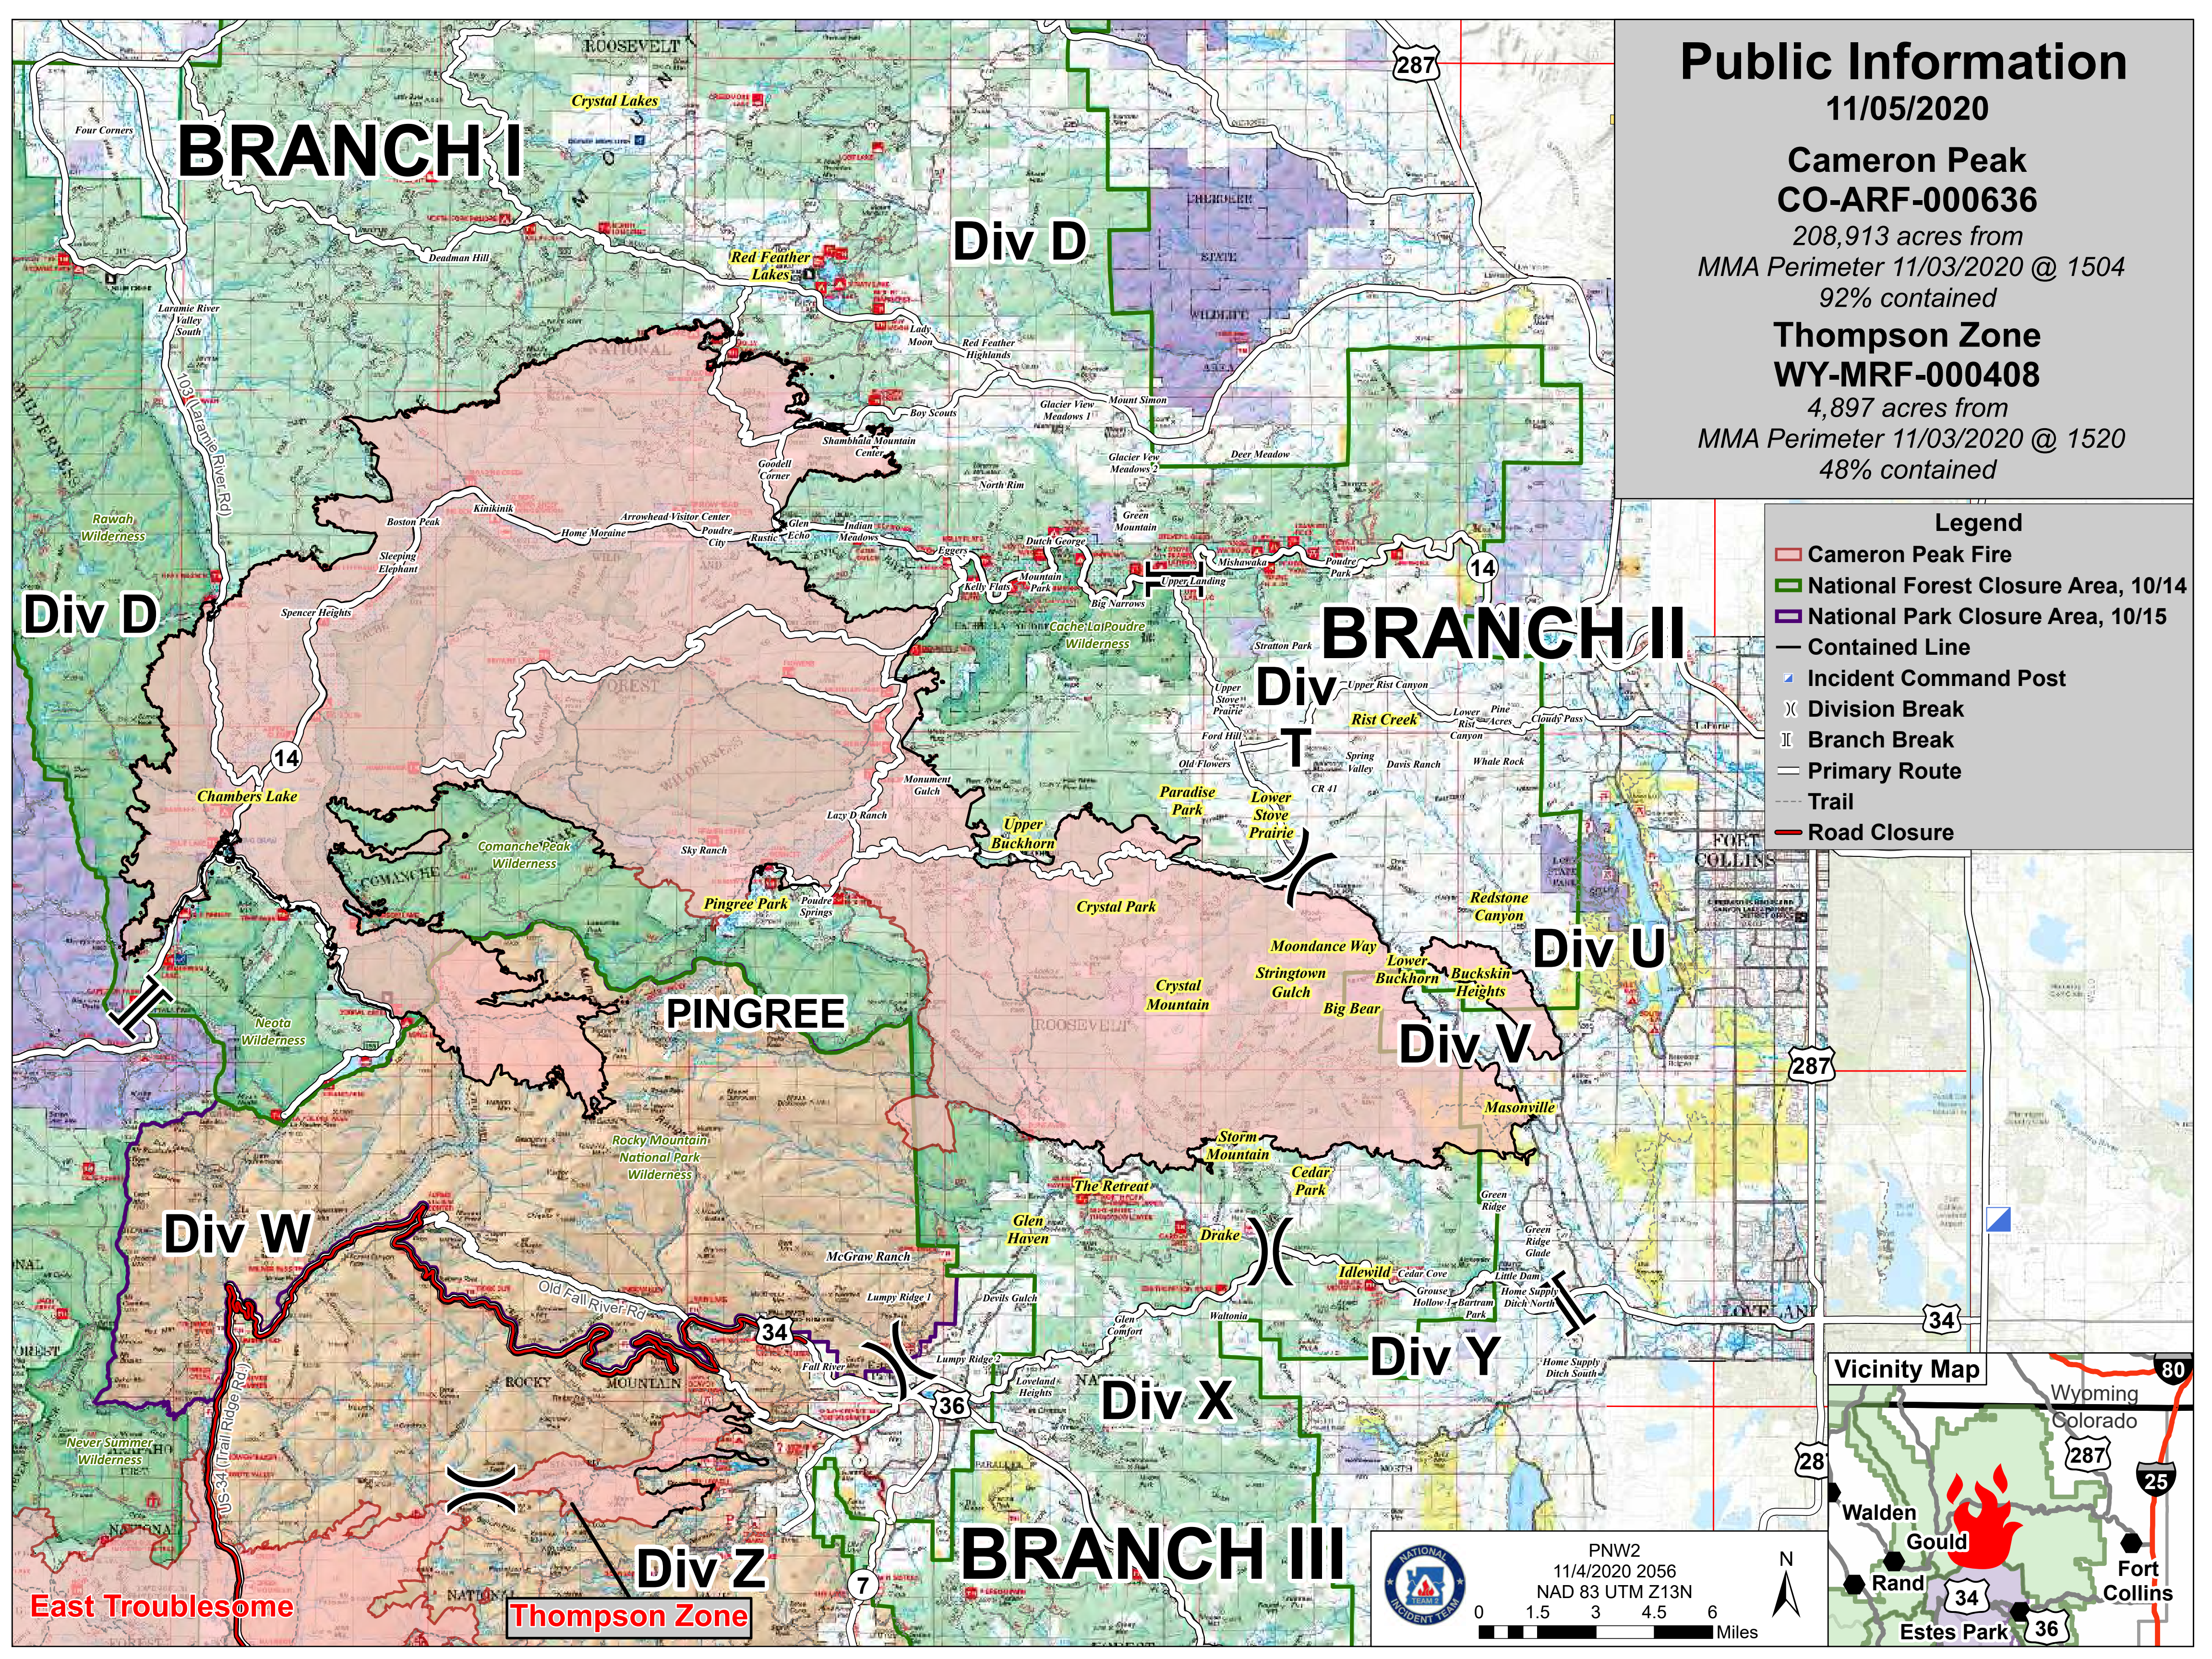

Public Information

11/05/2020

**Cameron Peak
CO-ARF-000636**

208,913 acres from
MMA Perimeter 11/03/2020 @ 1504
92% contained

**Thompson Zone
WY-MRF-000408**

4,897 acres from
MMA Perimeter 11/03/2020 @ 1520
48% contained

Legend

- Cameron Peak Fire
- National Forest Closure Area, 10/14
- National Park Closure Area, 10/15
- Contained Line
- Incident Command Post
- Division Break
- Branch Break
- Primary Route
- Trail
- Road Closure

PNW2
11/4/2020 2056
NAD 83 UTM Z13N
0 1.5 3 4.5 6 Miles

East Troublesome

Thompson Zone