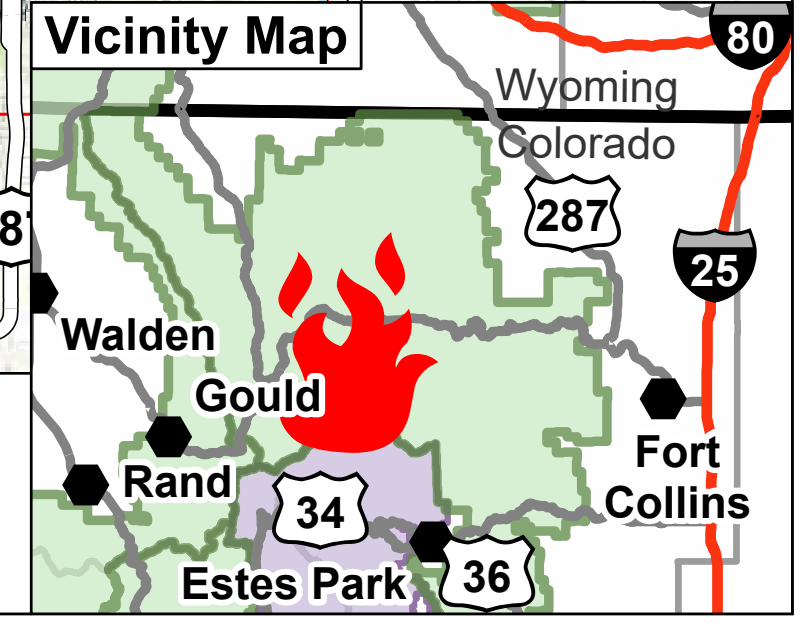

Public Information

11/05/2020

**Cameron Peak
CO-ARF-000636**

208,913 acres from
MMA Perimeter 11/03/2020 @ 1504
92% contained

**Thompson Zone
WY-MRF-000408**

4,897 acres from
MMA Perimeter 11/03/2020 @ 1520
48% contained

Legend

- Cameron Peak Fire
- National Forest Closure Area, 10/14
- National Park Closure Area, 10/15
- Contained Line
- Incident Command Post
- Division Break
- Branch Break
- Primary Route
- Trail
- Road Closure