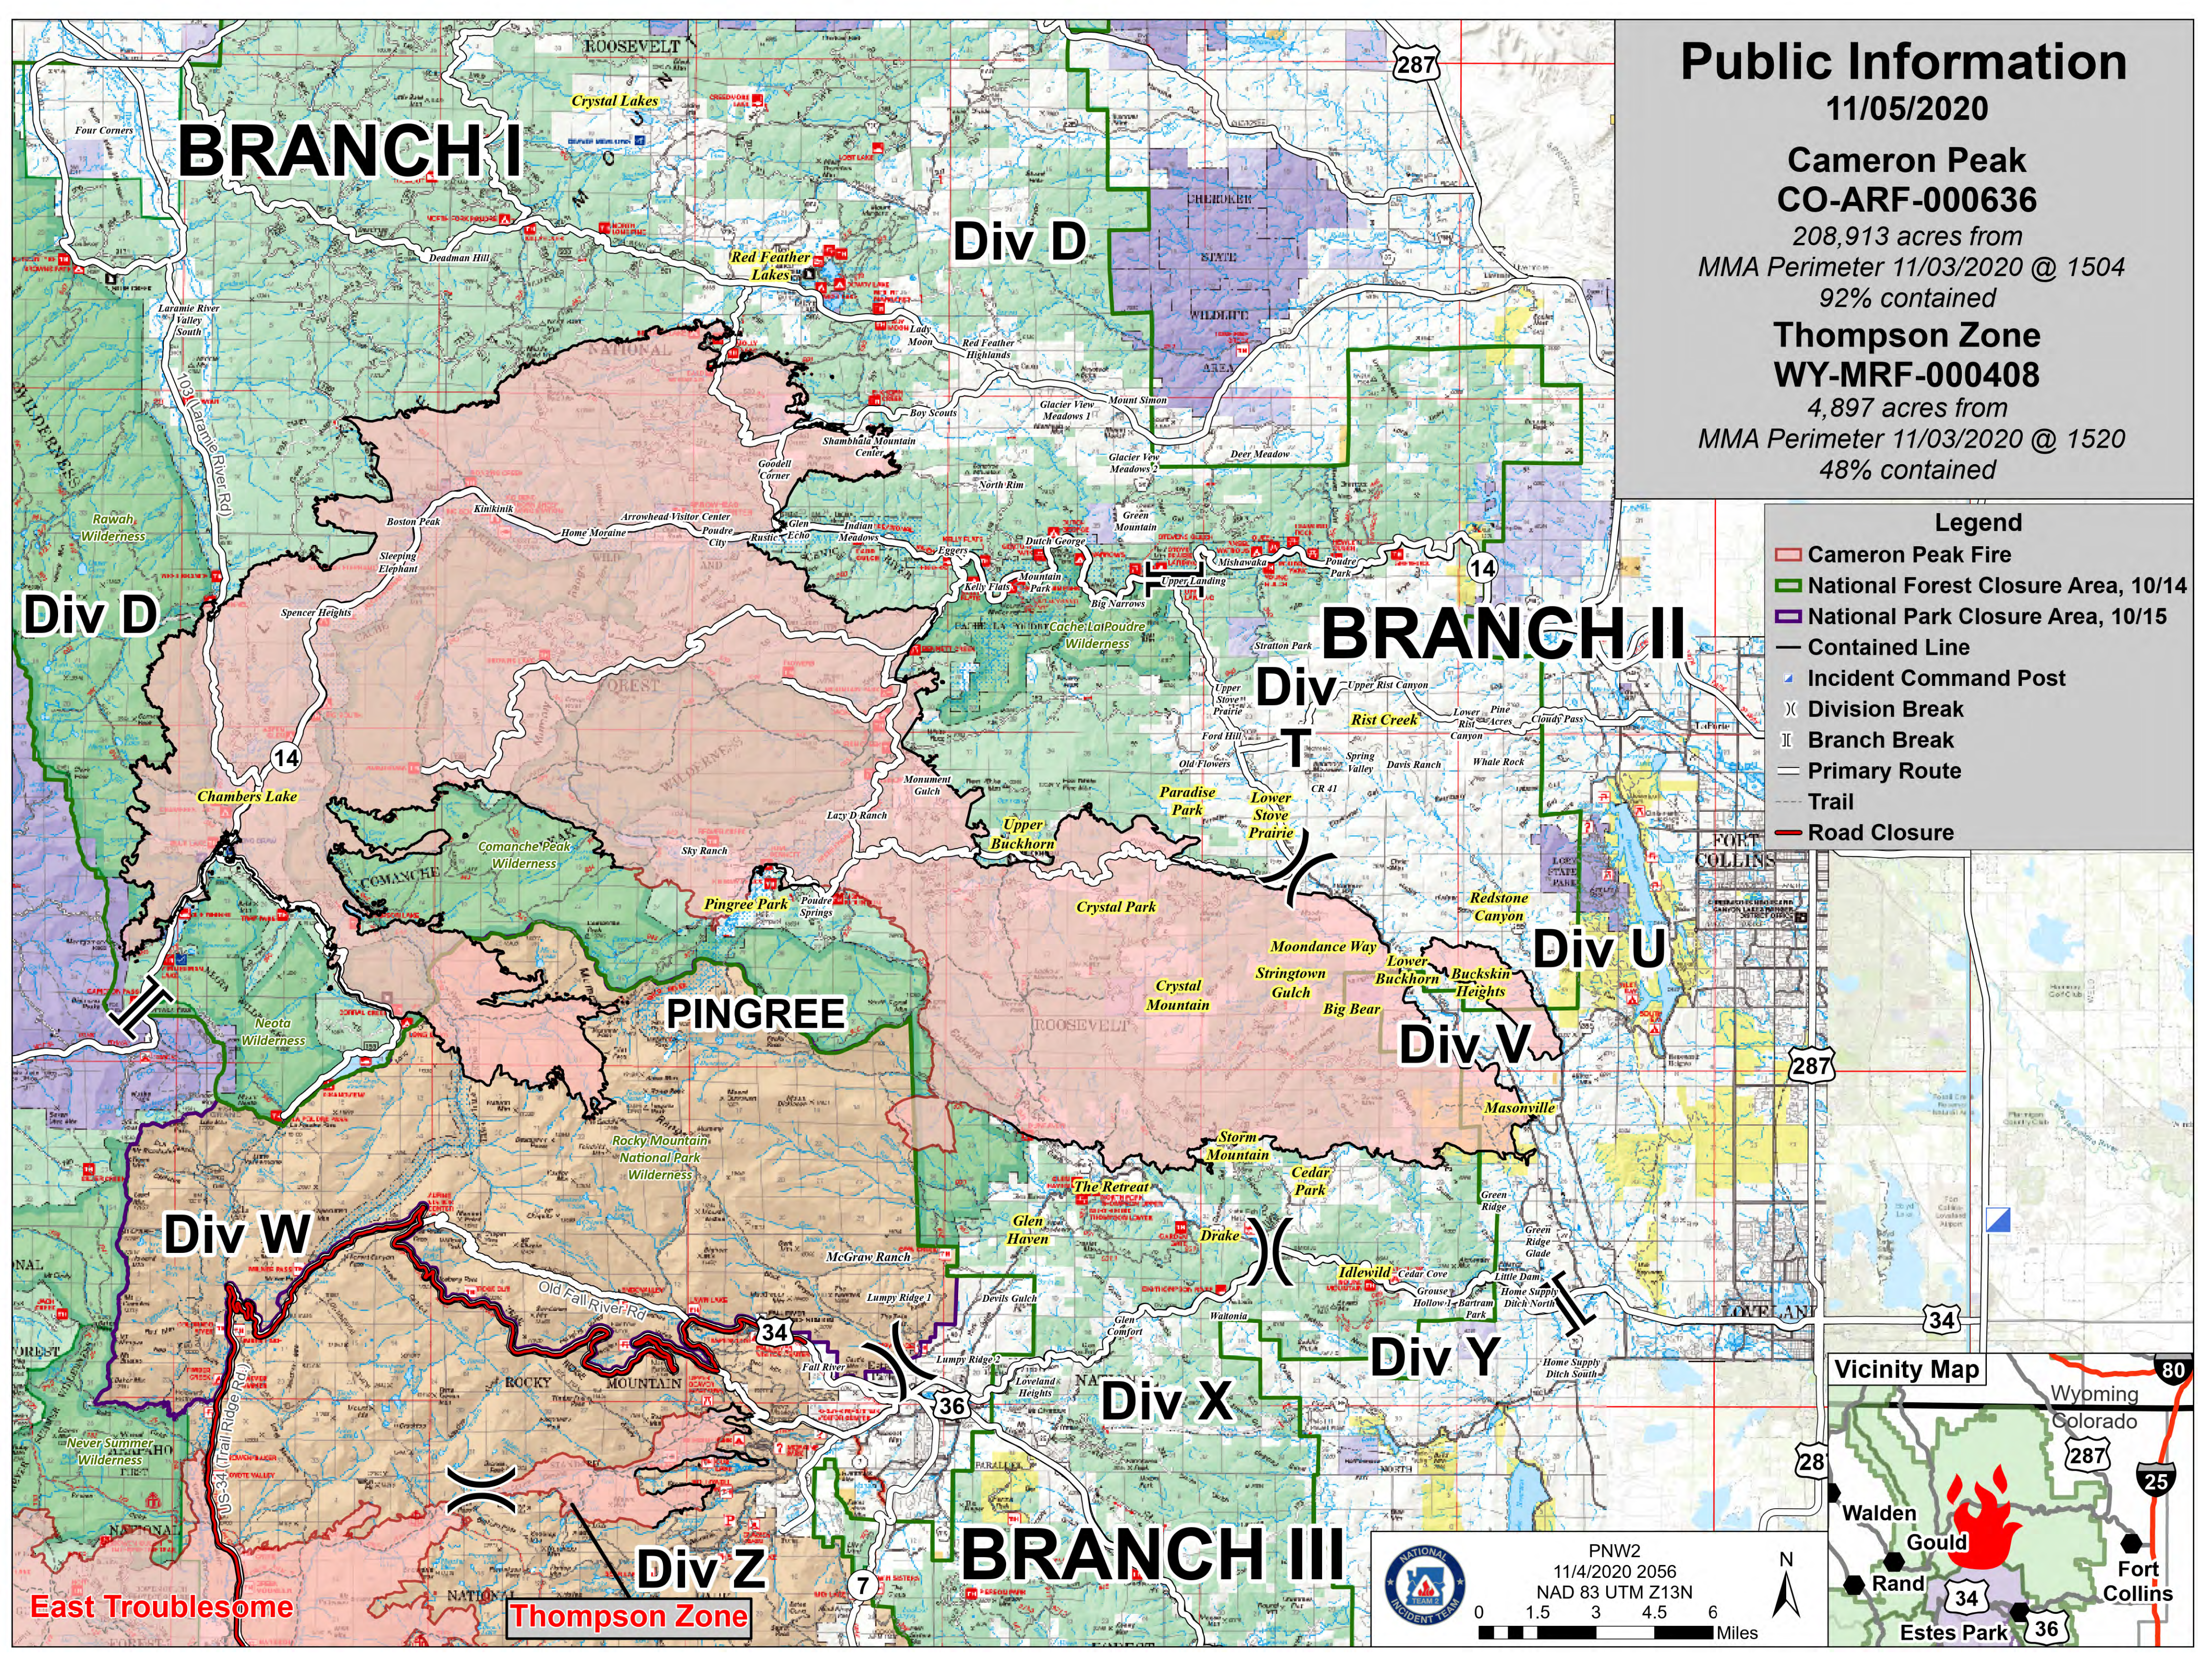

Public Information

11/05/2020

**Cameron Peak
CO-ARF-000636**

208,913 acres from
MMA Perimeter 11/03/2020 @ 1504
92% contained

**Thompson Zone
WY-MRF-000408**

4,897 acres from
MMA Perimeter 11/03/2020 @ 1520
48% contained

Legend

- Cameron Peak Fire
- National Forest Closure Area, 10/14
- National Park Closure Area, 10/15
- Contained Line
- Incident Command Post
- Division Break
- Branch Break
- Primary Route
- Trail
- Road Closure

PNW2
11/4/2020 2056
NAD 83 UTM Z13N
0 1.5 3 4.5 6 Miles