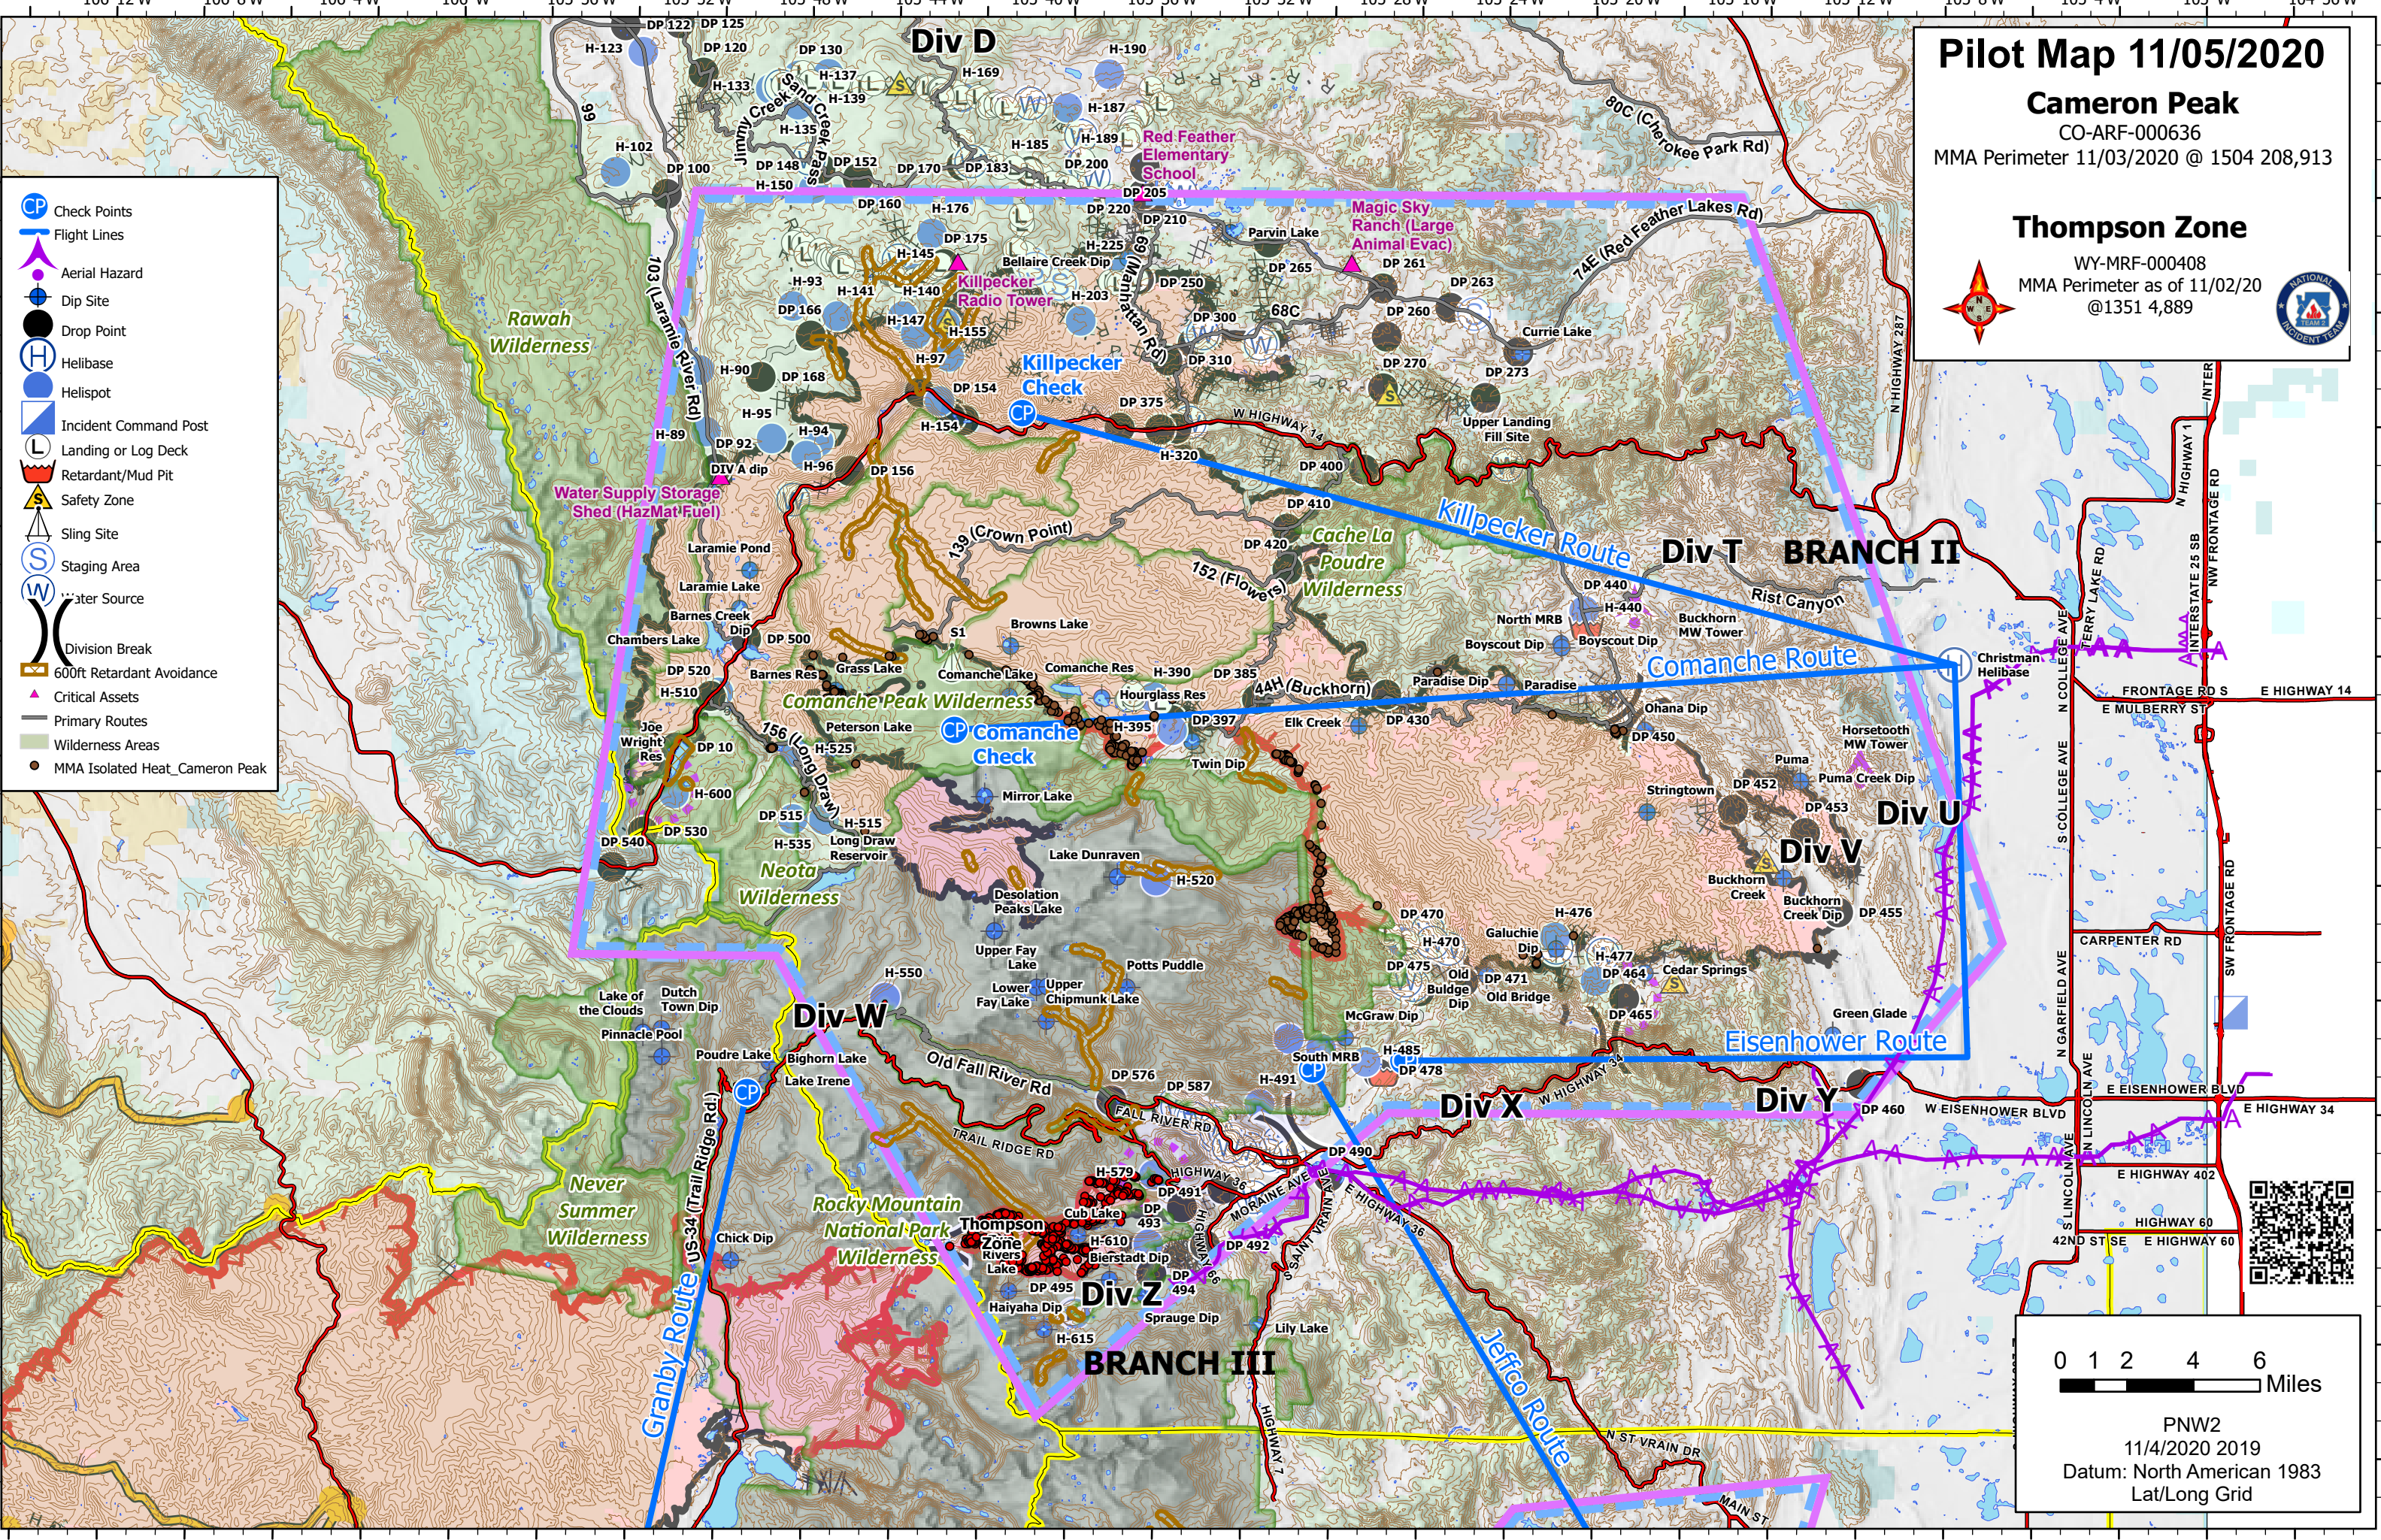

Pilot Map 11/05/2020
Cameron Peak
 CO-ARF-000636
 MMA Perimeter 11/03/2020 @ 1504 208,913

Thompson Zone
 WY-MRF-000408
 MMA Perimeter as of 11/02/20 @ 1351 4,889

- Check Points
- Flight Lines
- Aerial Hazard
- Dip Site
- Drop Point
- Helibase
- Helispot
- Incident Command Post
- Landing or Log Deck
- Retardant/Mud Pit
- Safety Zone
- Sling Site
- Staging Area
- Water Source
- Division Break
- 600ft Retardant Avoidance
- Critical Assets
- Primary Routes
- Wilderness Areas
- MMA Isolated Heat_Cameron Peak

0 1 2 4 6 Miles

PNW2
 11/4/2020 2019
 Datum: North American 1983
 Lat/Long Grid