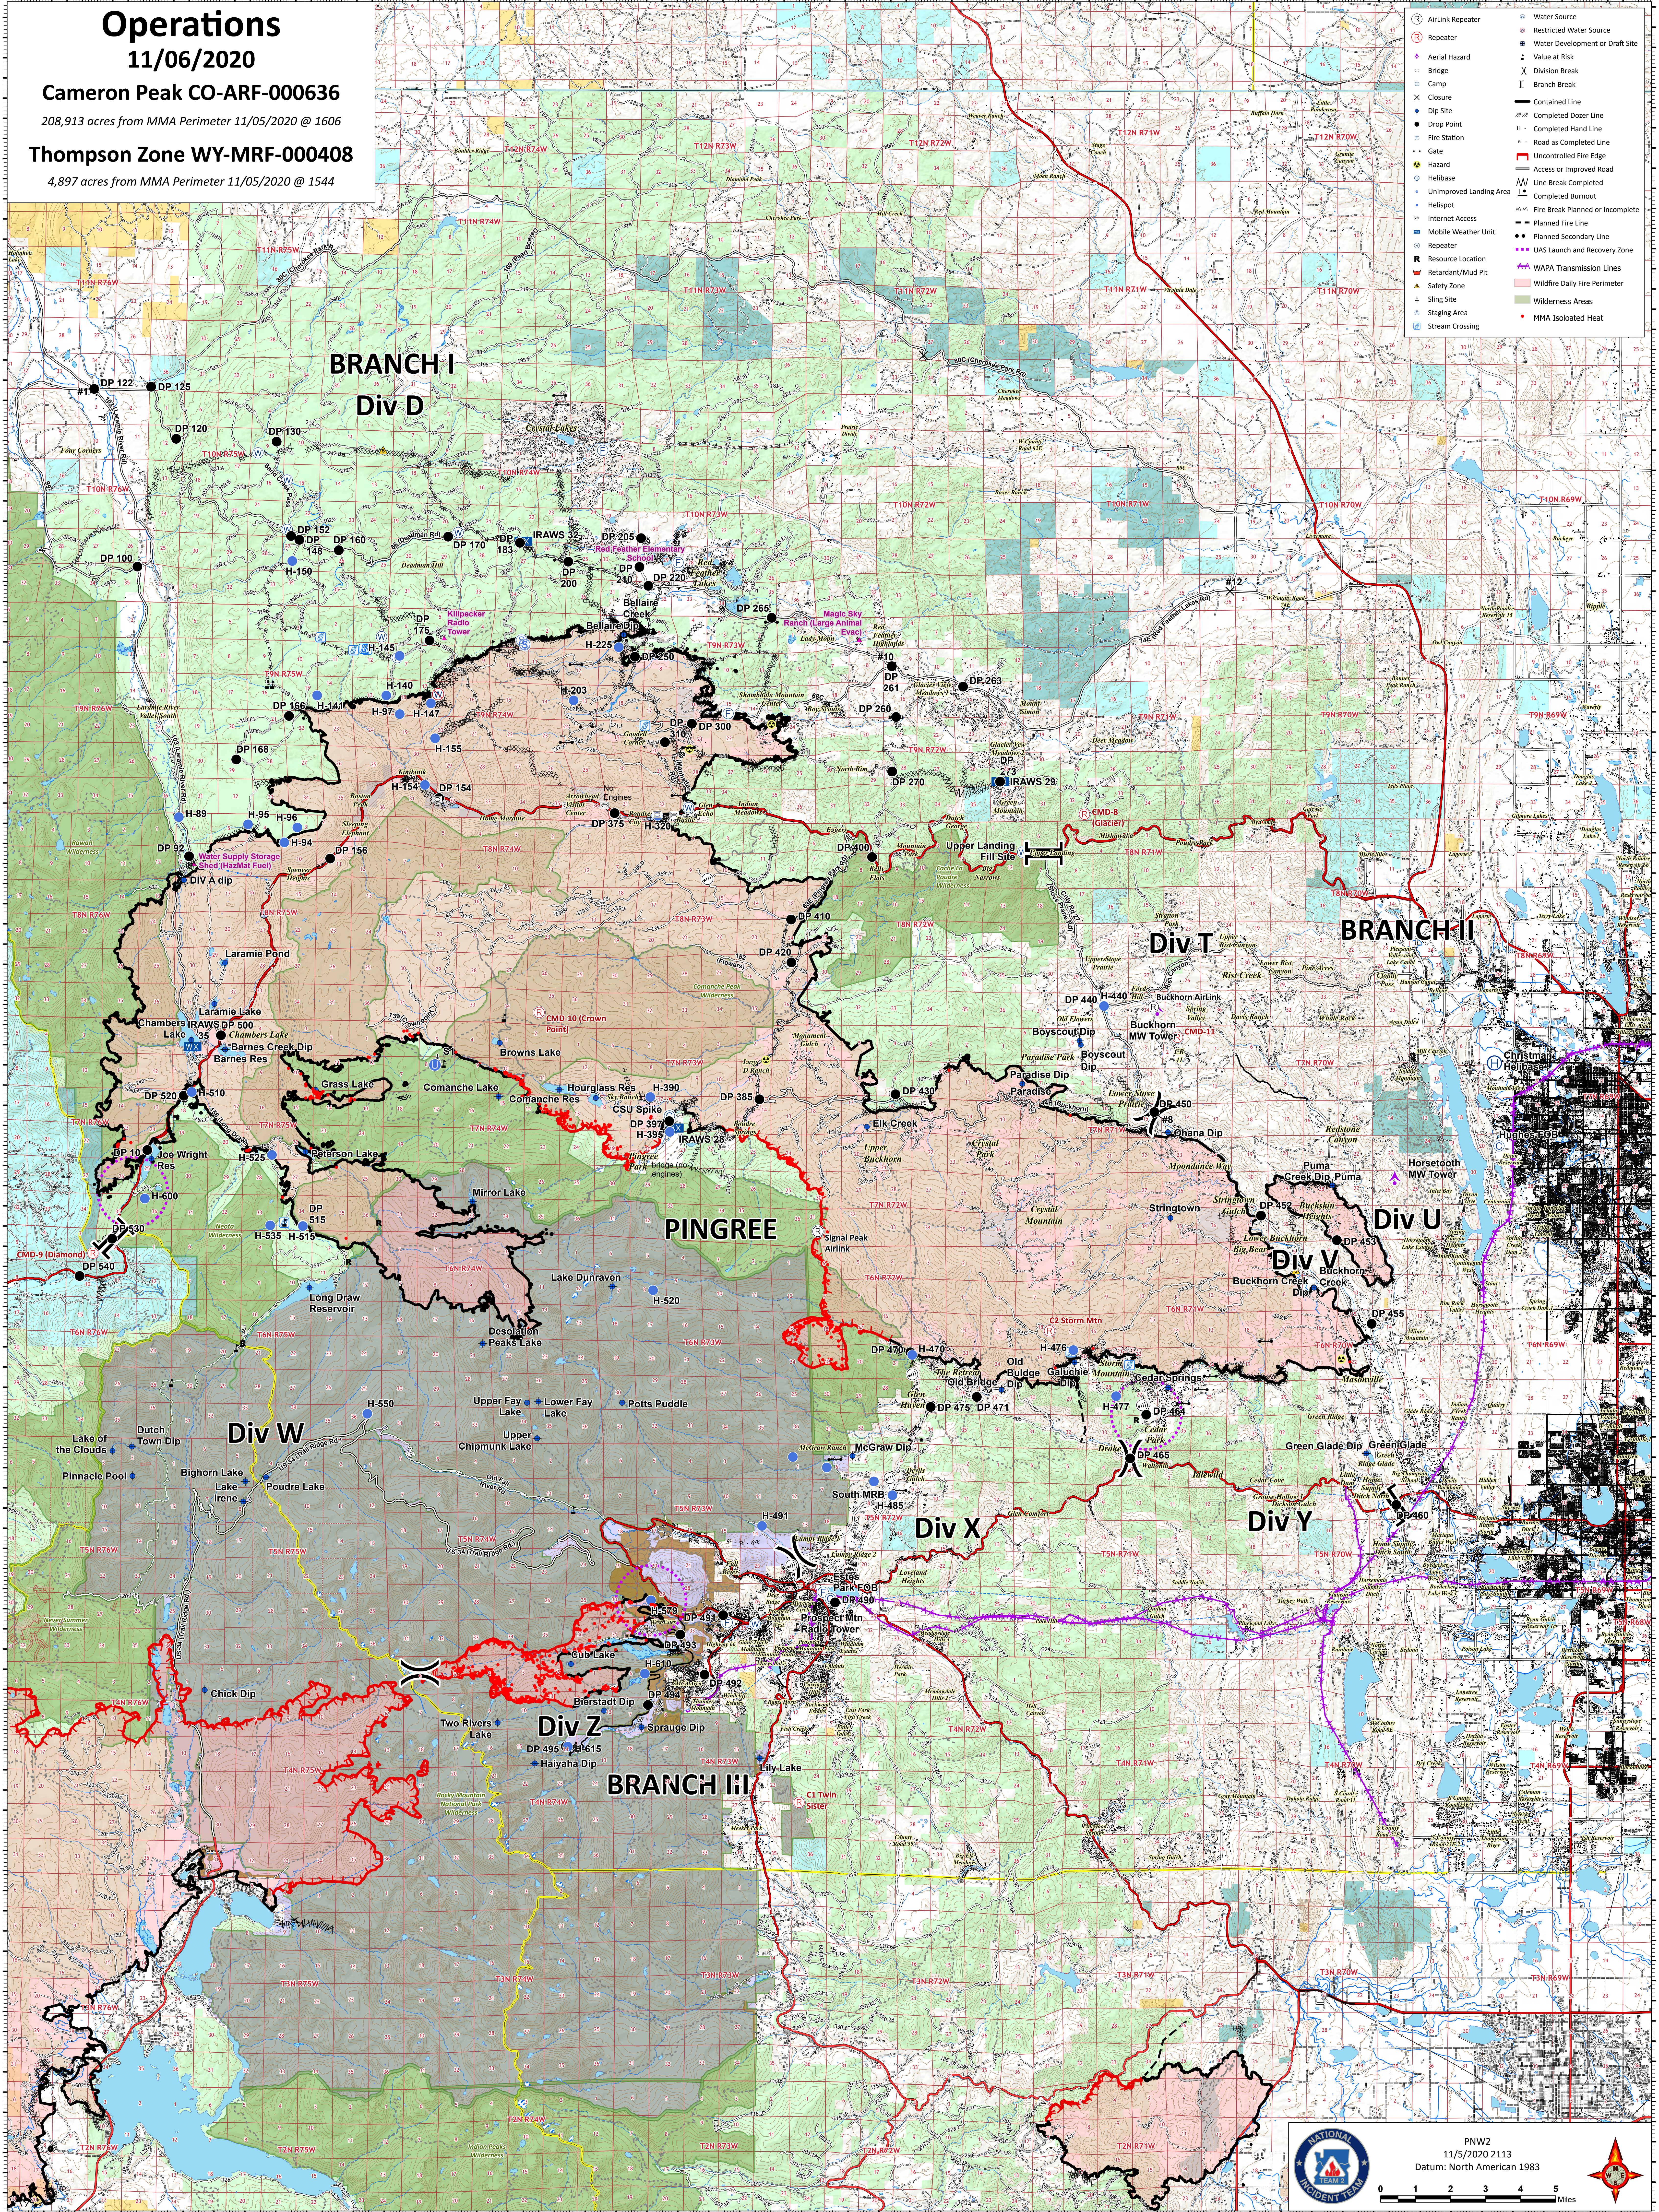

Operations

11/06/2020

Cameron Peak CO-ARF-000636

208,913 acres from MMA Perimeter 11/05/2020 @ 1606

Thompson Zone WY-MRF-000408

4,897 acres from MMA Perimeter 11/05/2020 @ 1544

- AirLink Repeater
- Repeater
- Aerial Hazard
- Bridge
- Camp
- Closure
- Dip Site
- Drop Point
- Fire Station
- Gate
- Hazard
- Helibase
- Unimproved Land Area
- Helispot
- Internet Access
- Mobile Weather Unit
- Repeater
- Resource Location
- Retardant/Mud Pit
- Safety Zone
- Sling Site
- Staging Area
- Stream Crossing
- Water Source
- Restricted Water Source
- Water Development or Draft Site
- Value at Risk
- Division Break
- Branch Break
- Completed Dozer Line
- Completed Hand Line
- Completed Road
- Uncontrolled Fire Edge
- Access or Improved Road
- Line Break Completed
- Completed Burnout
- Fire Break Planned or Incomplete
- Planned Fire Line
- Planned Secondary Line
- UAS Launch and Recovery Zone
- WAPA Transmission Lines
- Wildfire Daily Fire Perimeter
- Wilderness Areas
- MMA Isolated Heat

PNW2
11/5/2020 2113
Datum: North American 1983