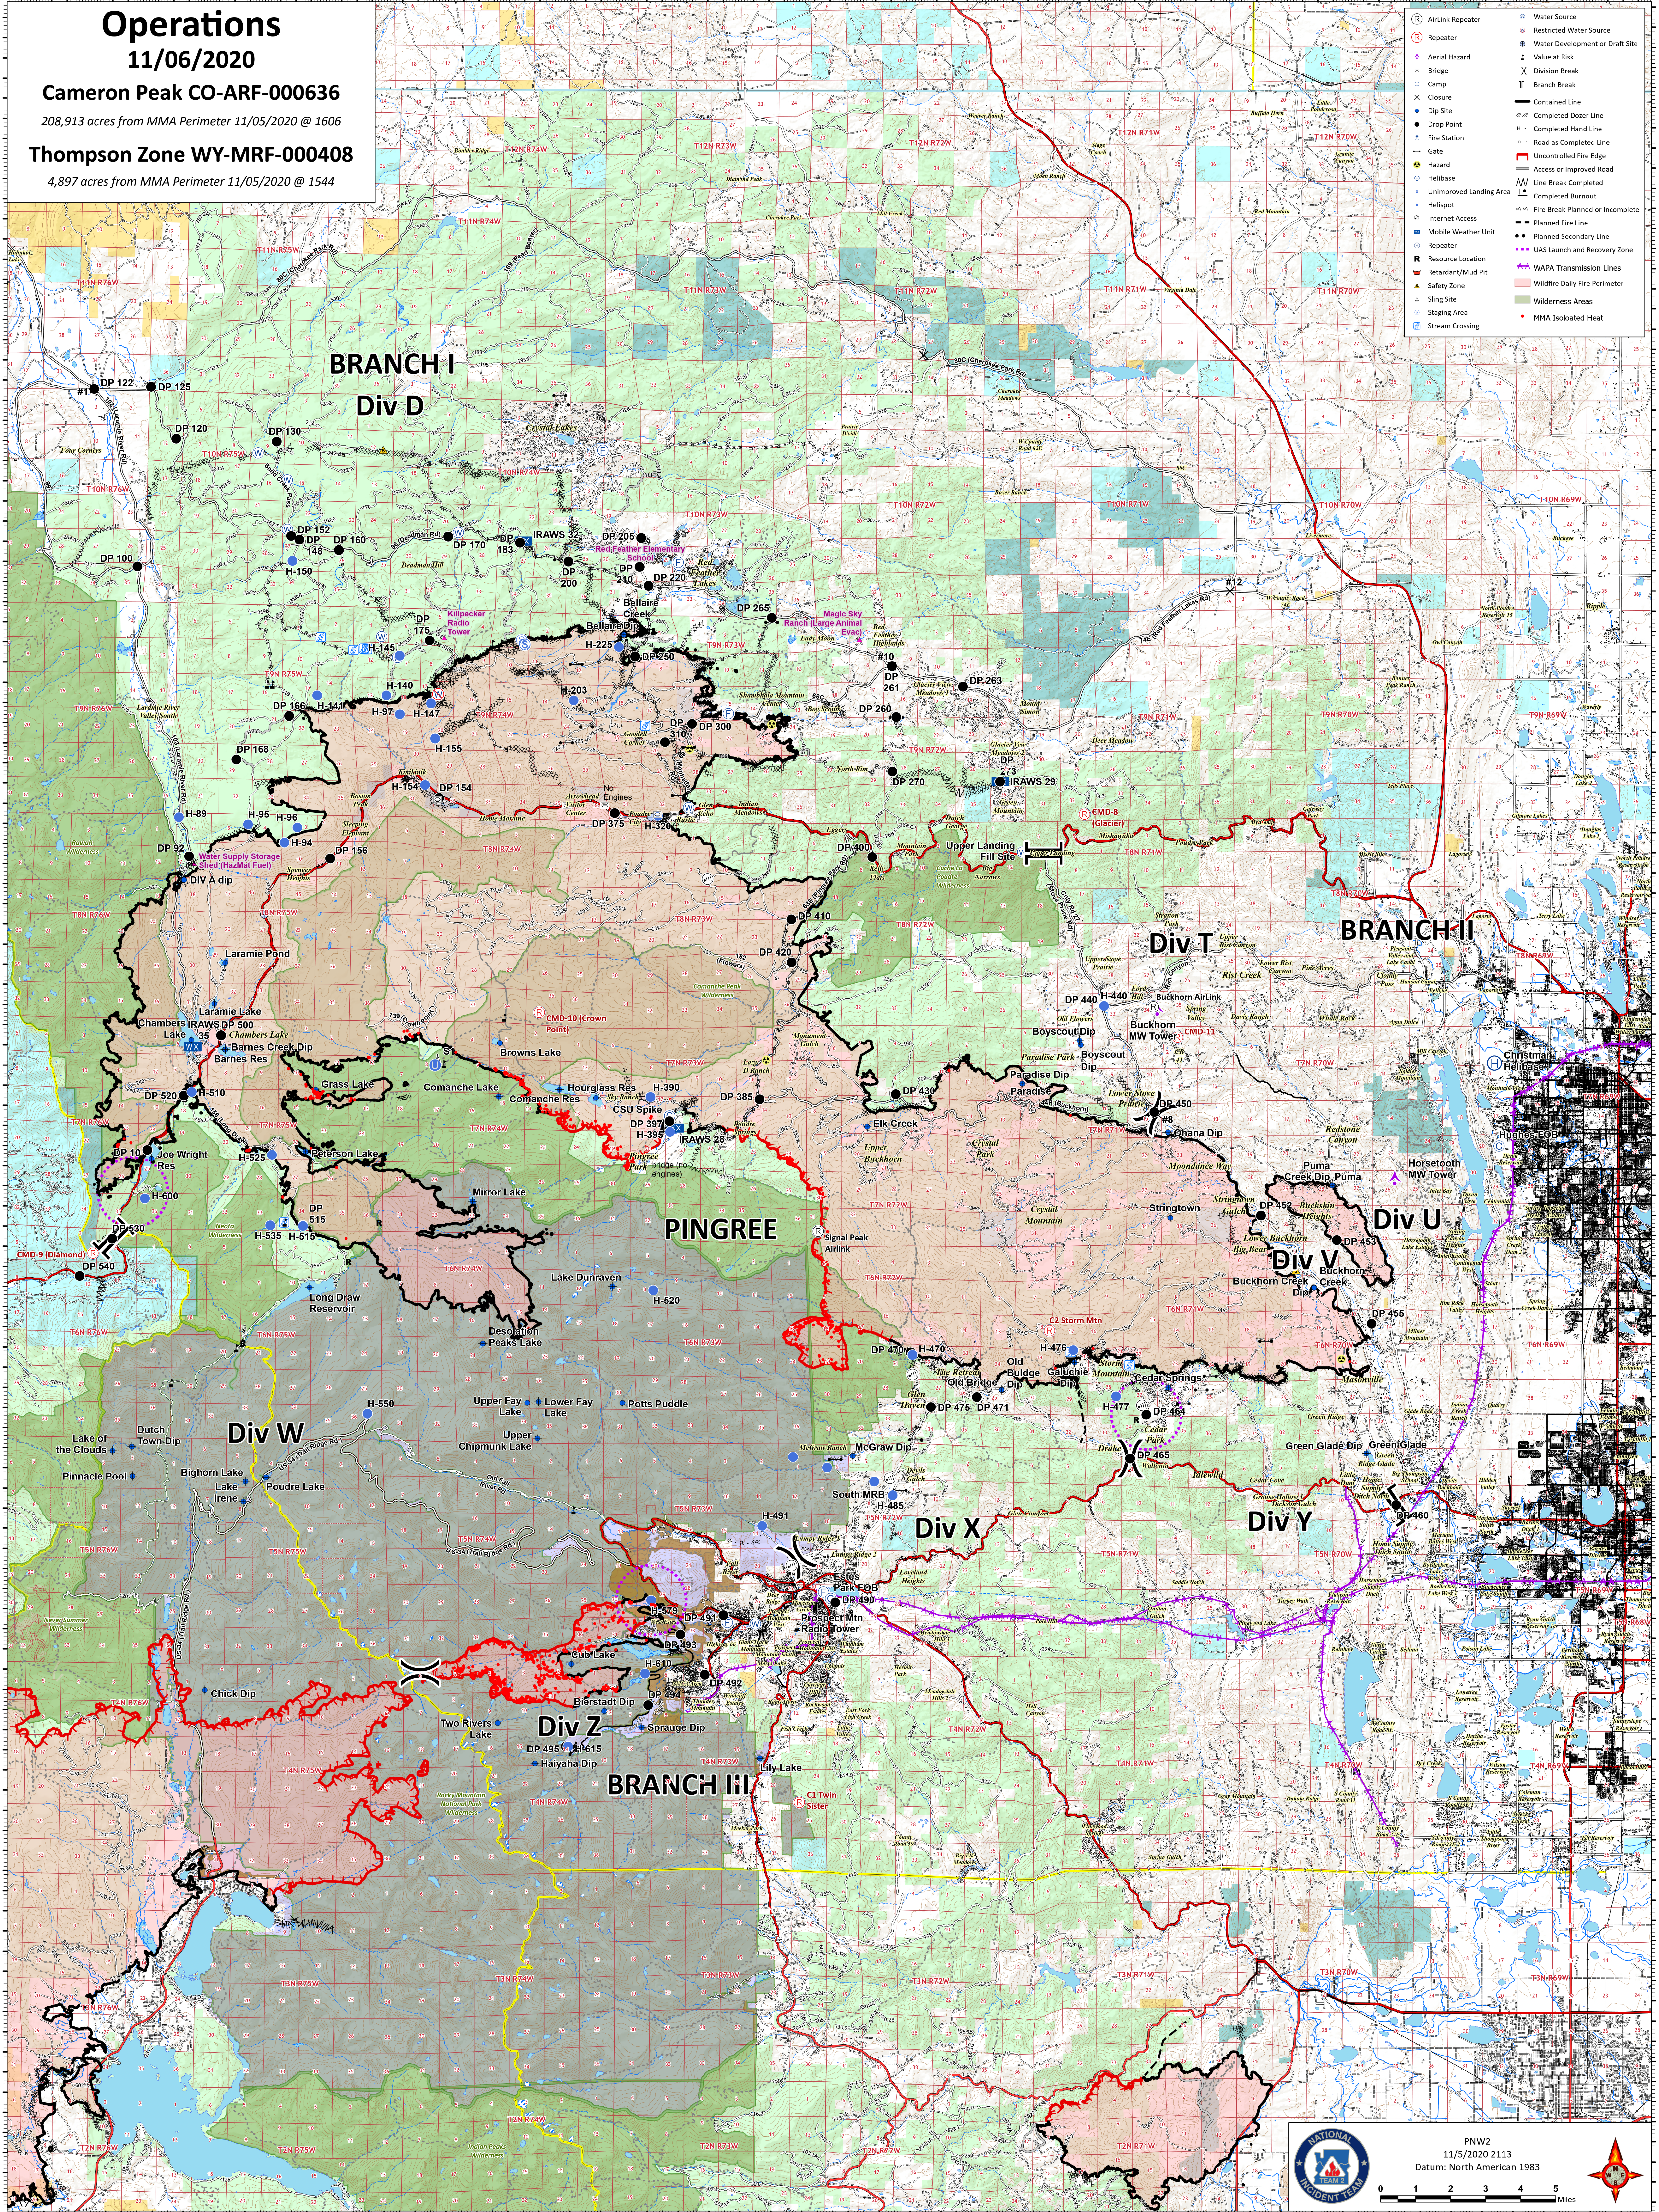

# Operations

11/06/2020

Cameron Peak CO-ARF-000636

208,913 acres from MMA Perimeter 11/05/2020 @ 1606

Thompson Zone WY-MRF-000408

4,897 acres from MMA Perimeter 11/05/2020 @ 1544

- AirLink Repeater
- Repeater
- Aerial Hazard
- Bridge
- Camp
- Closure
- Dip Site
- Drop Point
- Fire Station
- Gate
- Hazard
- Helibase
- Unimproved Land Area
- Helipod
- Internet Access
- Mobile Weather Unit
- Repeater
- Resource Location
- Retardant/Mud Pit
- Safety Zone
- Sling Site
- Staging Area
- Stream Crossing
- Water Source
- Restricted Water Source
- Water Development or Draft Site
- Value at Risk
- Division Break
- Branch Break
- Contained Line
- Completed Dozer Line
- Completed Hand Line
- Completed Road
- Uncontrolled Fire Edge
- Line Break Completed
- Completed Burnout
- Fire Break Planned or Incomplete
- Planned Fire Line
- Planned Secondary Line
- Repeater
- UAS Launch and Recovery Zone
- WAPA Transmission Lines
- Wildfire Daily Fire Perimeter
- Wilderness Areas
- MMA Isolated Heat

PNW2  
11/5/2020 2113  
Datum: North American 1983