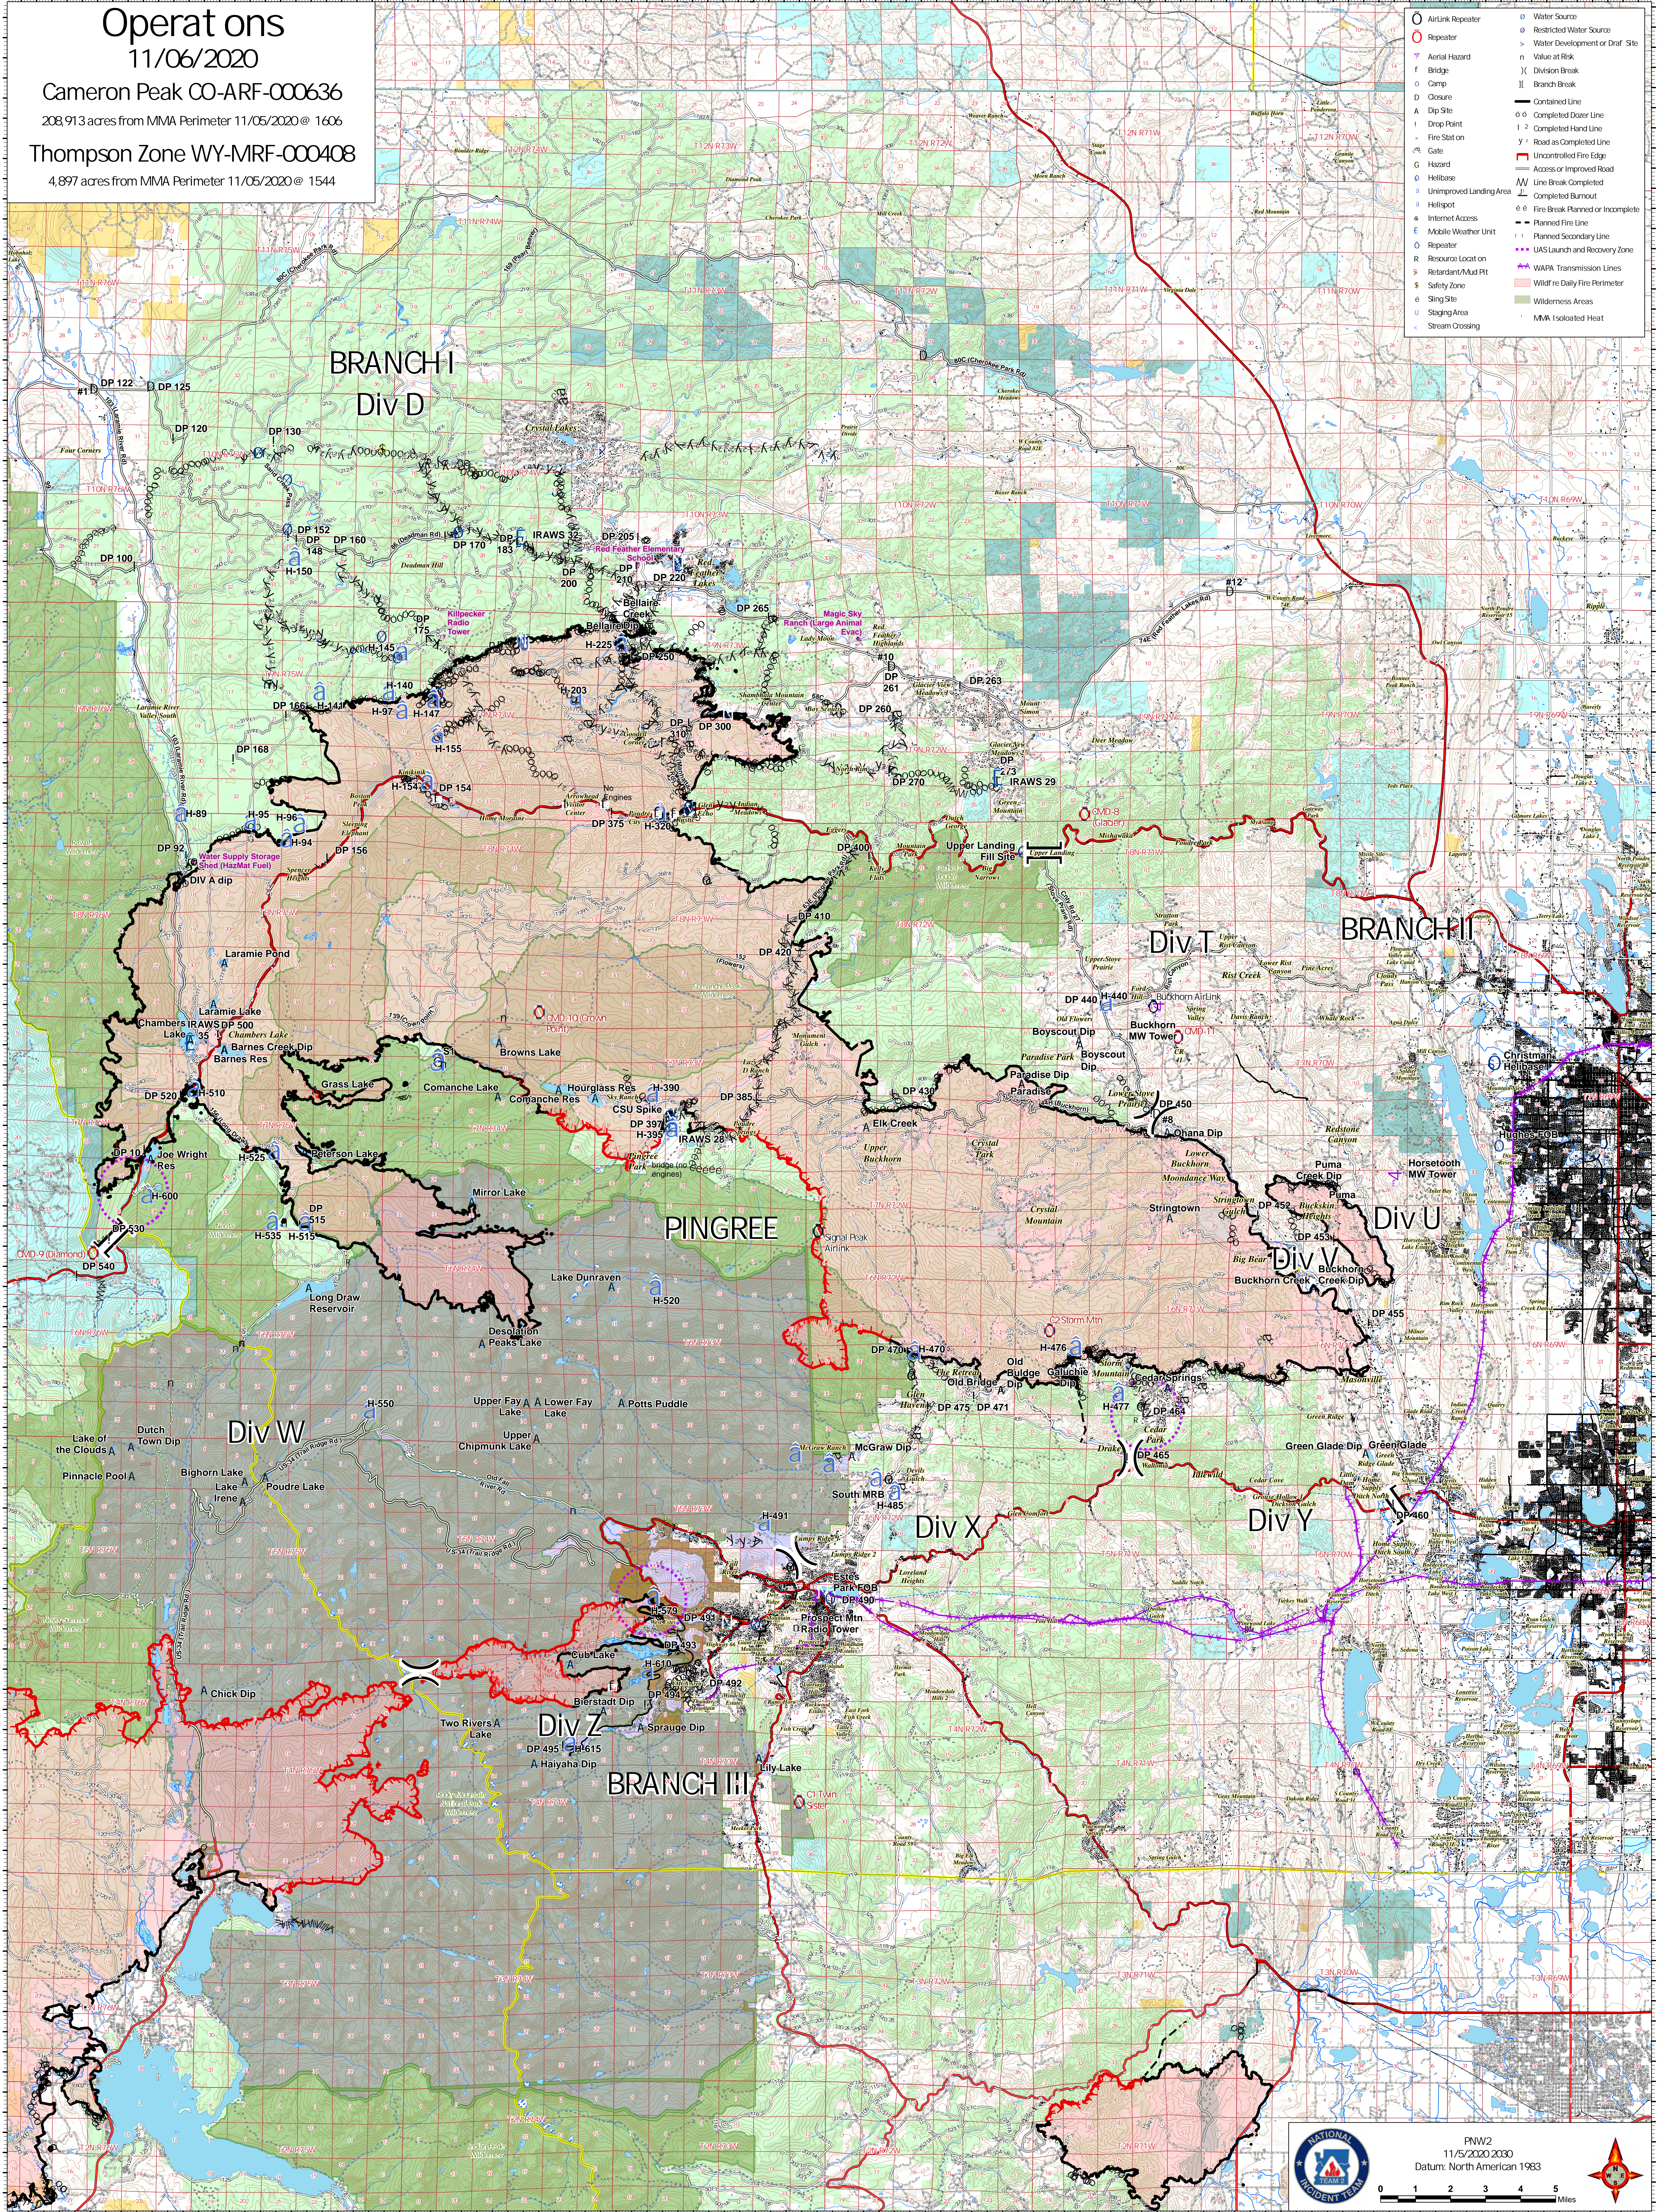

# Operations

11/06/2020

Cameron Peak CO-ARF-000636

208,913 acres from MMA Perimeter 11/05/2020 @ 1606

Thompson Zone WY-MRF-000408

4,897 acres from MMA Perimeter 11/05/2020 @ 1544

- AirLink Repeater
- Repeater
- Aerial Hazard
- Bridge
- Closure
- Dip Site
- Drop Point
- Fire Station
- Gate
- Hazard
- Holibase
- Unimproved Land Area
- Holibase
- Internet Access
- Mobile Weather Unit
- Repeater
- Resource Locat on
- Retardant/Mud Pit
- Safety Zone
- Sling Site
- Staging Area
- Stream Crossing
- Water Source
- Restricted Water Source
- Water Development or Draf Site
- Value at Risk
- Division Break
- Branch Break
- Closure
- Completed Dozer Line
- Completed Hand Line
- Fire Break Planned or Incomplete
- Fire Break Completed
- Line Break Completed
- Fire Break Planned or Incomplete
- Planned Fire Line
- Planned Secondary Line
- UAS Launch and Recovery Zone
- WAPA Transmission Lines
- Wildfire Daily Fire Perimeter
- Wilderness Areas
- MMA Isolated Heat

PNW2  
11/5/2020 2030  
Datum: North American 1983