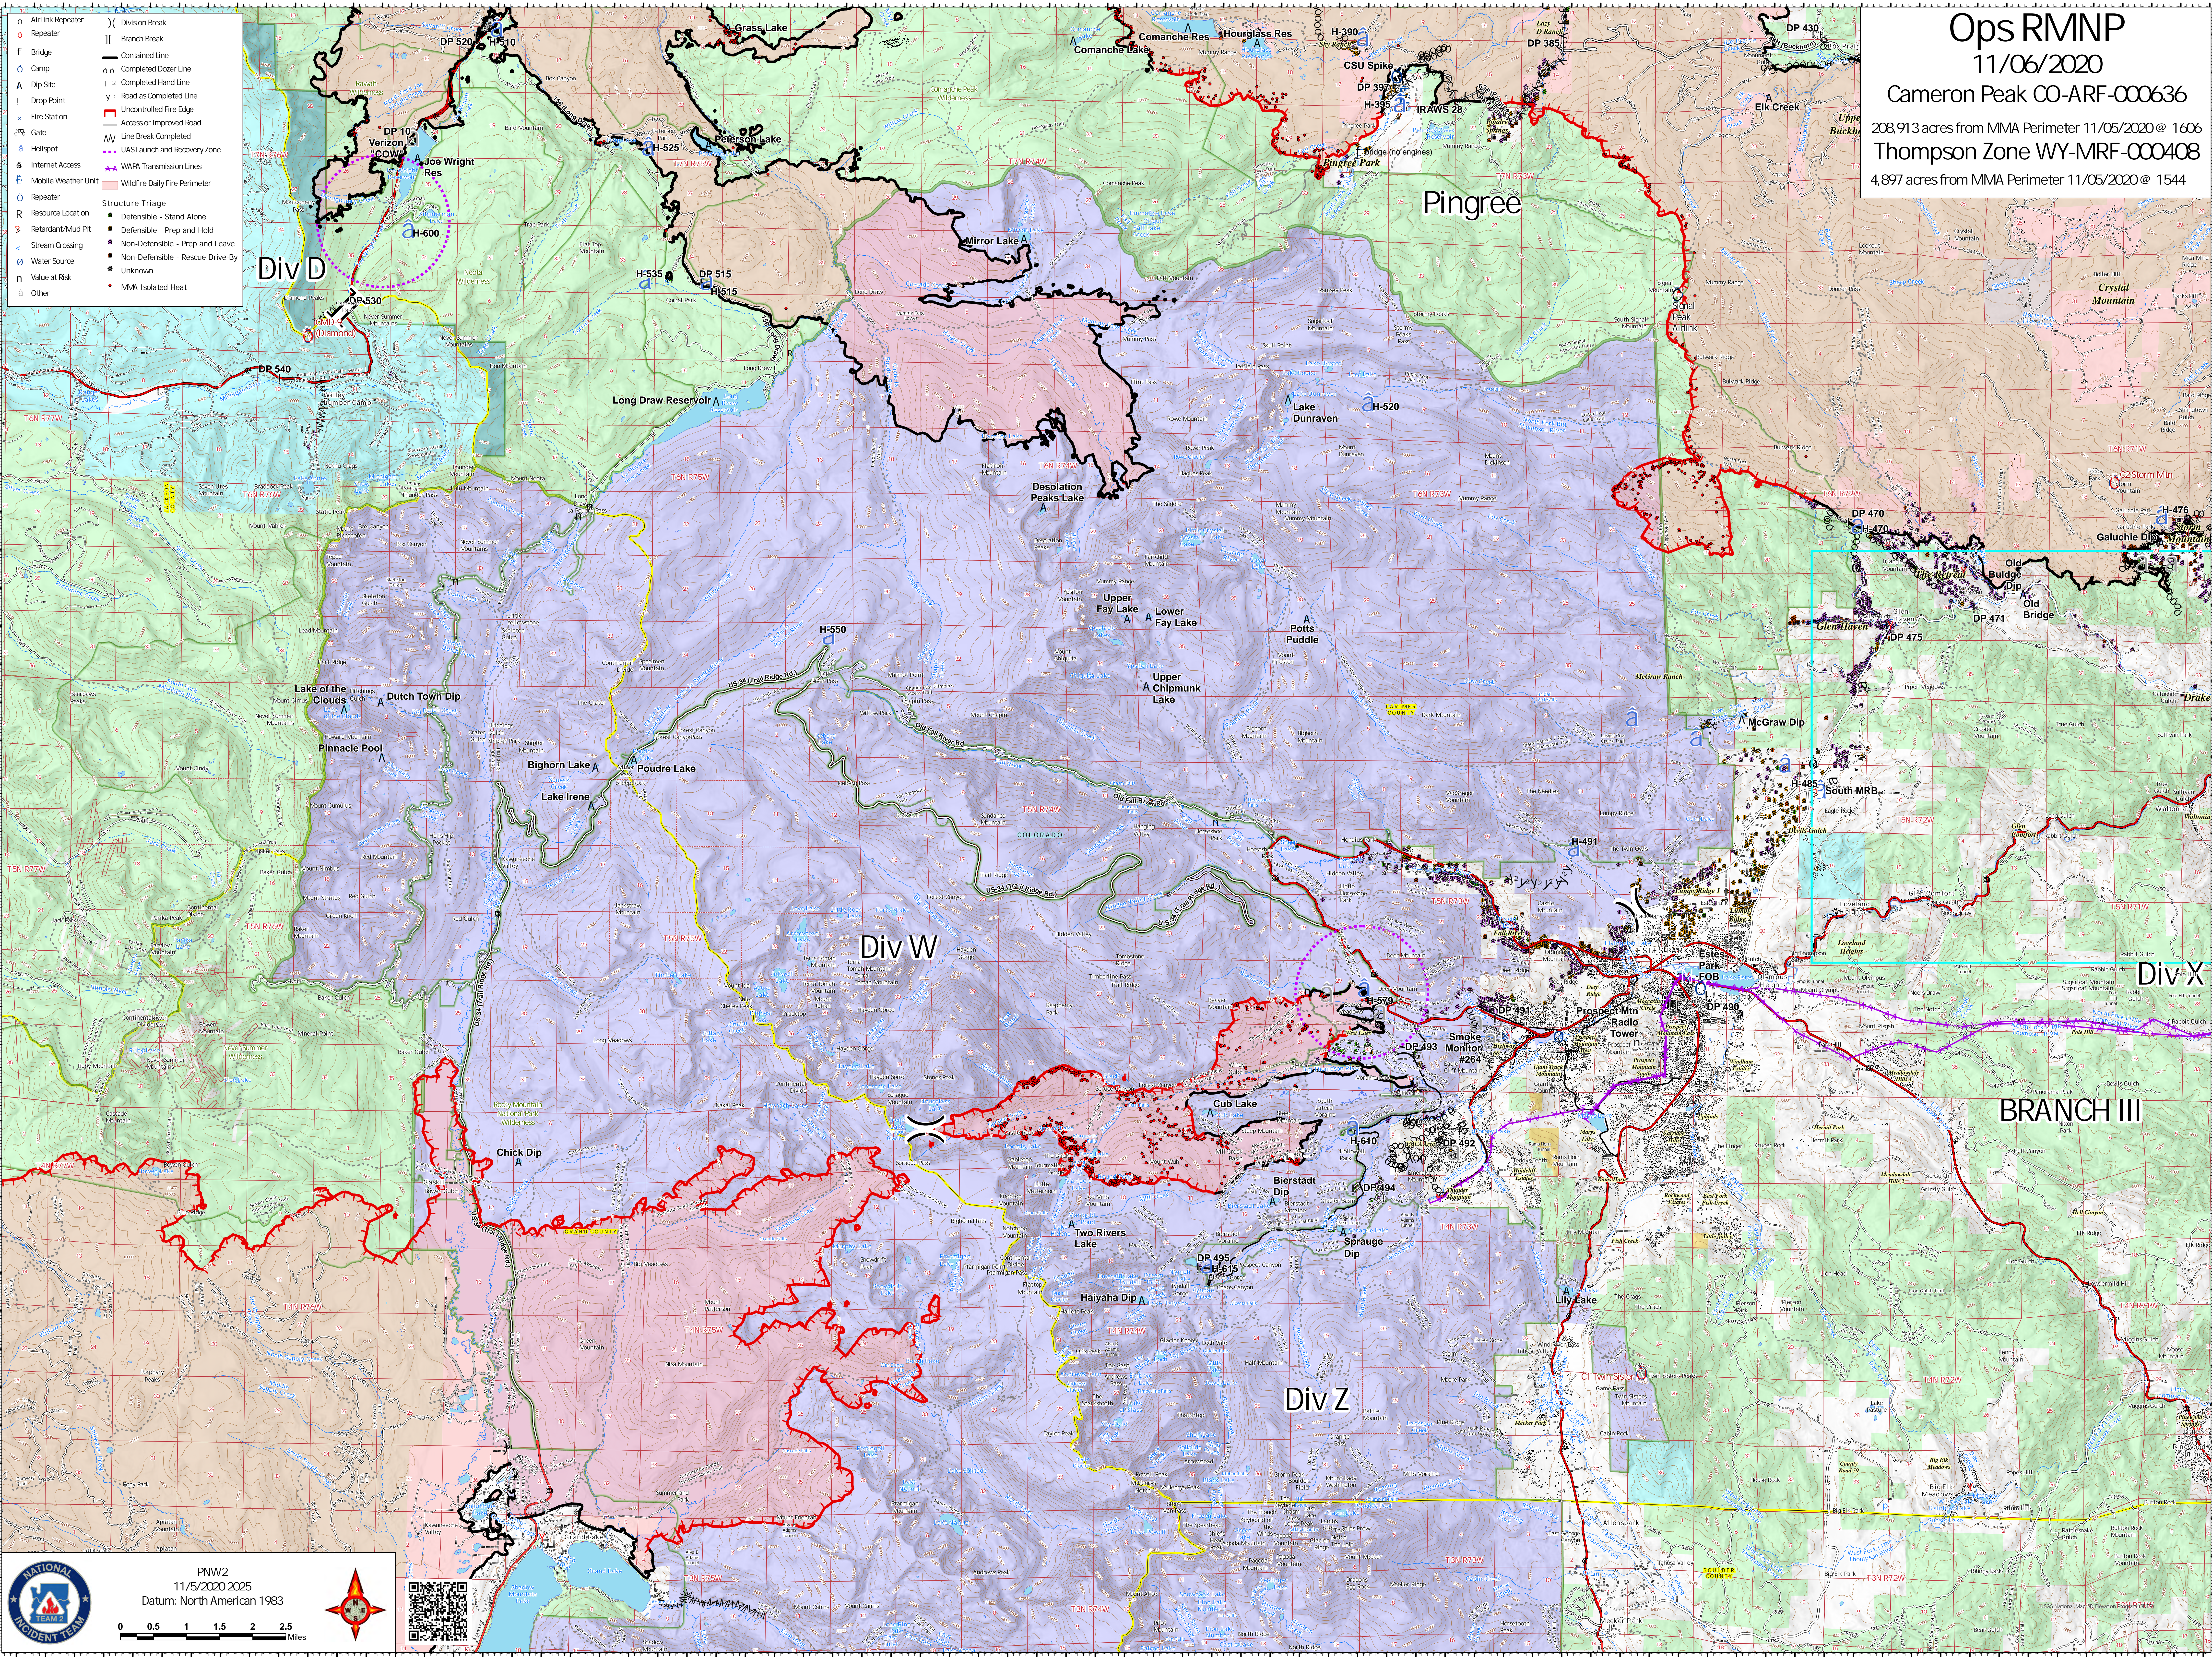

Ops RMNP

11/06/2020

Cameron Peak CO-ARF-000636

208,913 acres from MMA Perimeter 11/05/2020 @ 1606

Thompson Zone WY-MRF-000408

4,897 acres from MMA Perimeter 11/05/2020 @ 1544

- o AirLink Repeater
 - o Repeater
 - f Bridge
 - o Camp
 - A Dip Site
 - I Drop Point
 - x Fire Station
 - Gate
 - h Heliport
 - Internet Access
 - Mobile Weather Unit
 - Repeater
 - R Resource Location
 - Retardant/Mud Pt
 - Stream Crossing
 - Water Source
 - n Value at Risk
 - Other
- () Division Break
 - Branch Line
 - Contained Line
 - o o Completed Dozer Line
 - Completed Hand Line
 - Road as Completed Line
 - Uncontrolled Fire Edge
 - Access or Improved Road
 - Line Break Completed
 - UAS Launch and Recovery Zone
 - WAPA Transmission Lines
 - Wildfire Daily Fire Perimeter
- Structure Triage
 - Defensible - Stand Alone
 - Defensible - Prep and Hold
 - Non-Defensible - Prep and Leave
 - Non-Defensible - Rescue Drive-By
 - Unknown
 - MVA Isolated Heat

 PNW2
11/5/2020 2025
Datum: North American 1983

0 0.5 1 1.5 2 2.5 Miles