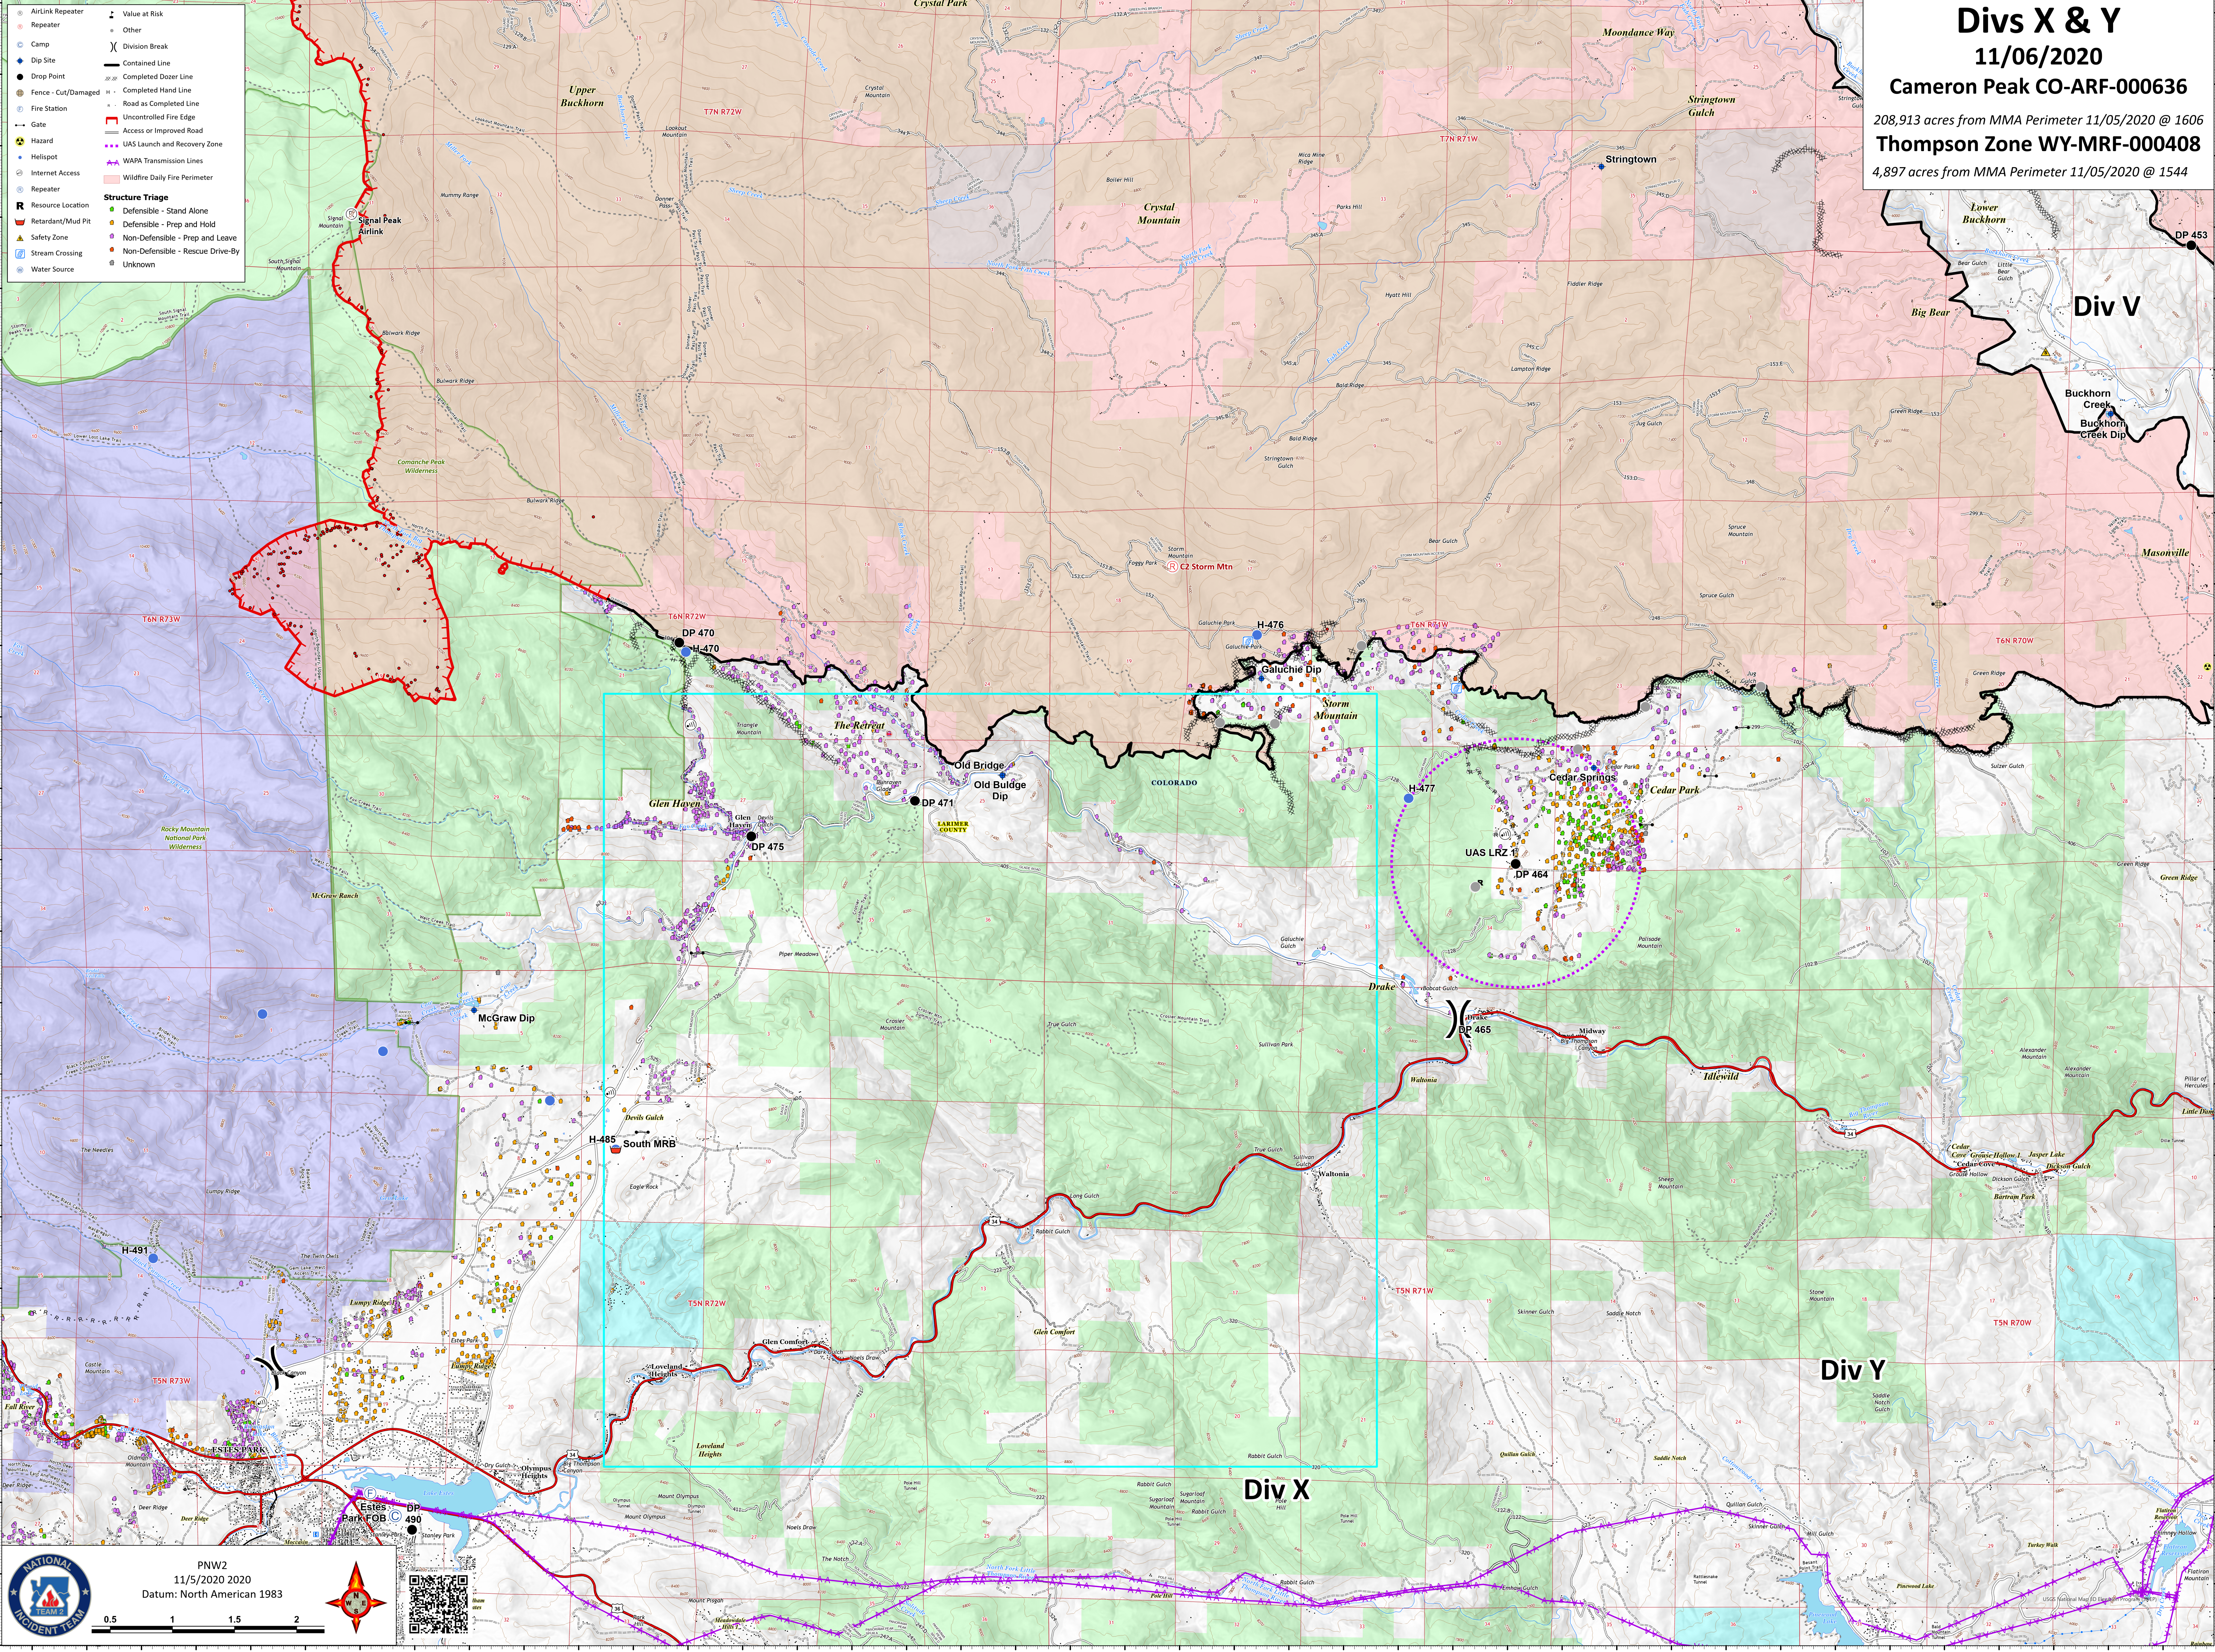

Divs X & Y

11/06/2020

Cameron Peak CO-ARF-000636

208,913 acres from MMA Perimeter 11/05/2020 @ 1606

Thompson Zone WY-MRF-000408

4,897 acres from MMA Perimeter 11/05/2020 @ 1544

- AirLink Repeater
 - Repeater
 - Camp
 - Dip Site
 - Drop Point
 - Fence - Cut/Damaged
 - Fire Station
 - Gate
 - Hazard
 - Helipoint
 - Internet Access
 - Repeater
 - Resource Location
 - Retardant/Mud Pit
 - Safety Zone
 - Stream Crossing
 - Water Source
 - Value at Risk
 - Other
 - Division Break
 - Contained Line
 - Completed Dozer Line
 - Completed Hand Line
 - Road as Completed Line
 - Uncontrolled Fire Edge
 - Access or Improved Road
 - UAS Launch and Recovery Zone
 - WAPA Transmission Lines
 - Wildfire Daily Fire Perimeter
- ### Structure Triage
- Defensible - Stand Alone
 - Defensible - Prep and Hold
 - Non-Defensible - Prep and Leave
 - Non-Defensible - Rescue Drive-By
 - Unknown

PNW2
11/5/2020 2020
Datum: North American 1983

Div V

Div Y

Div X