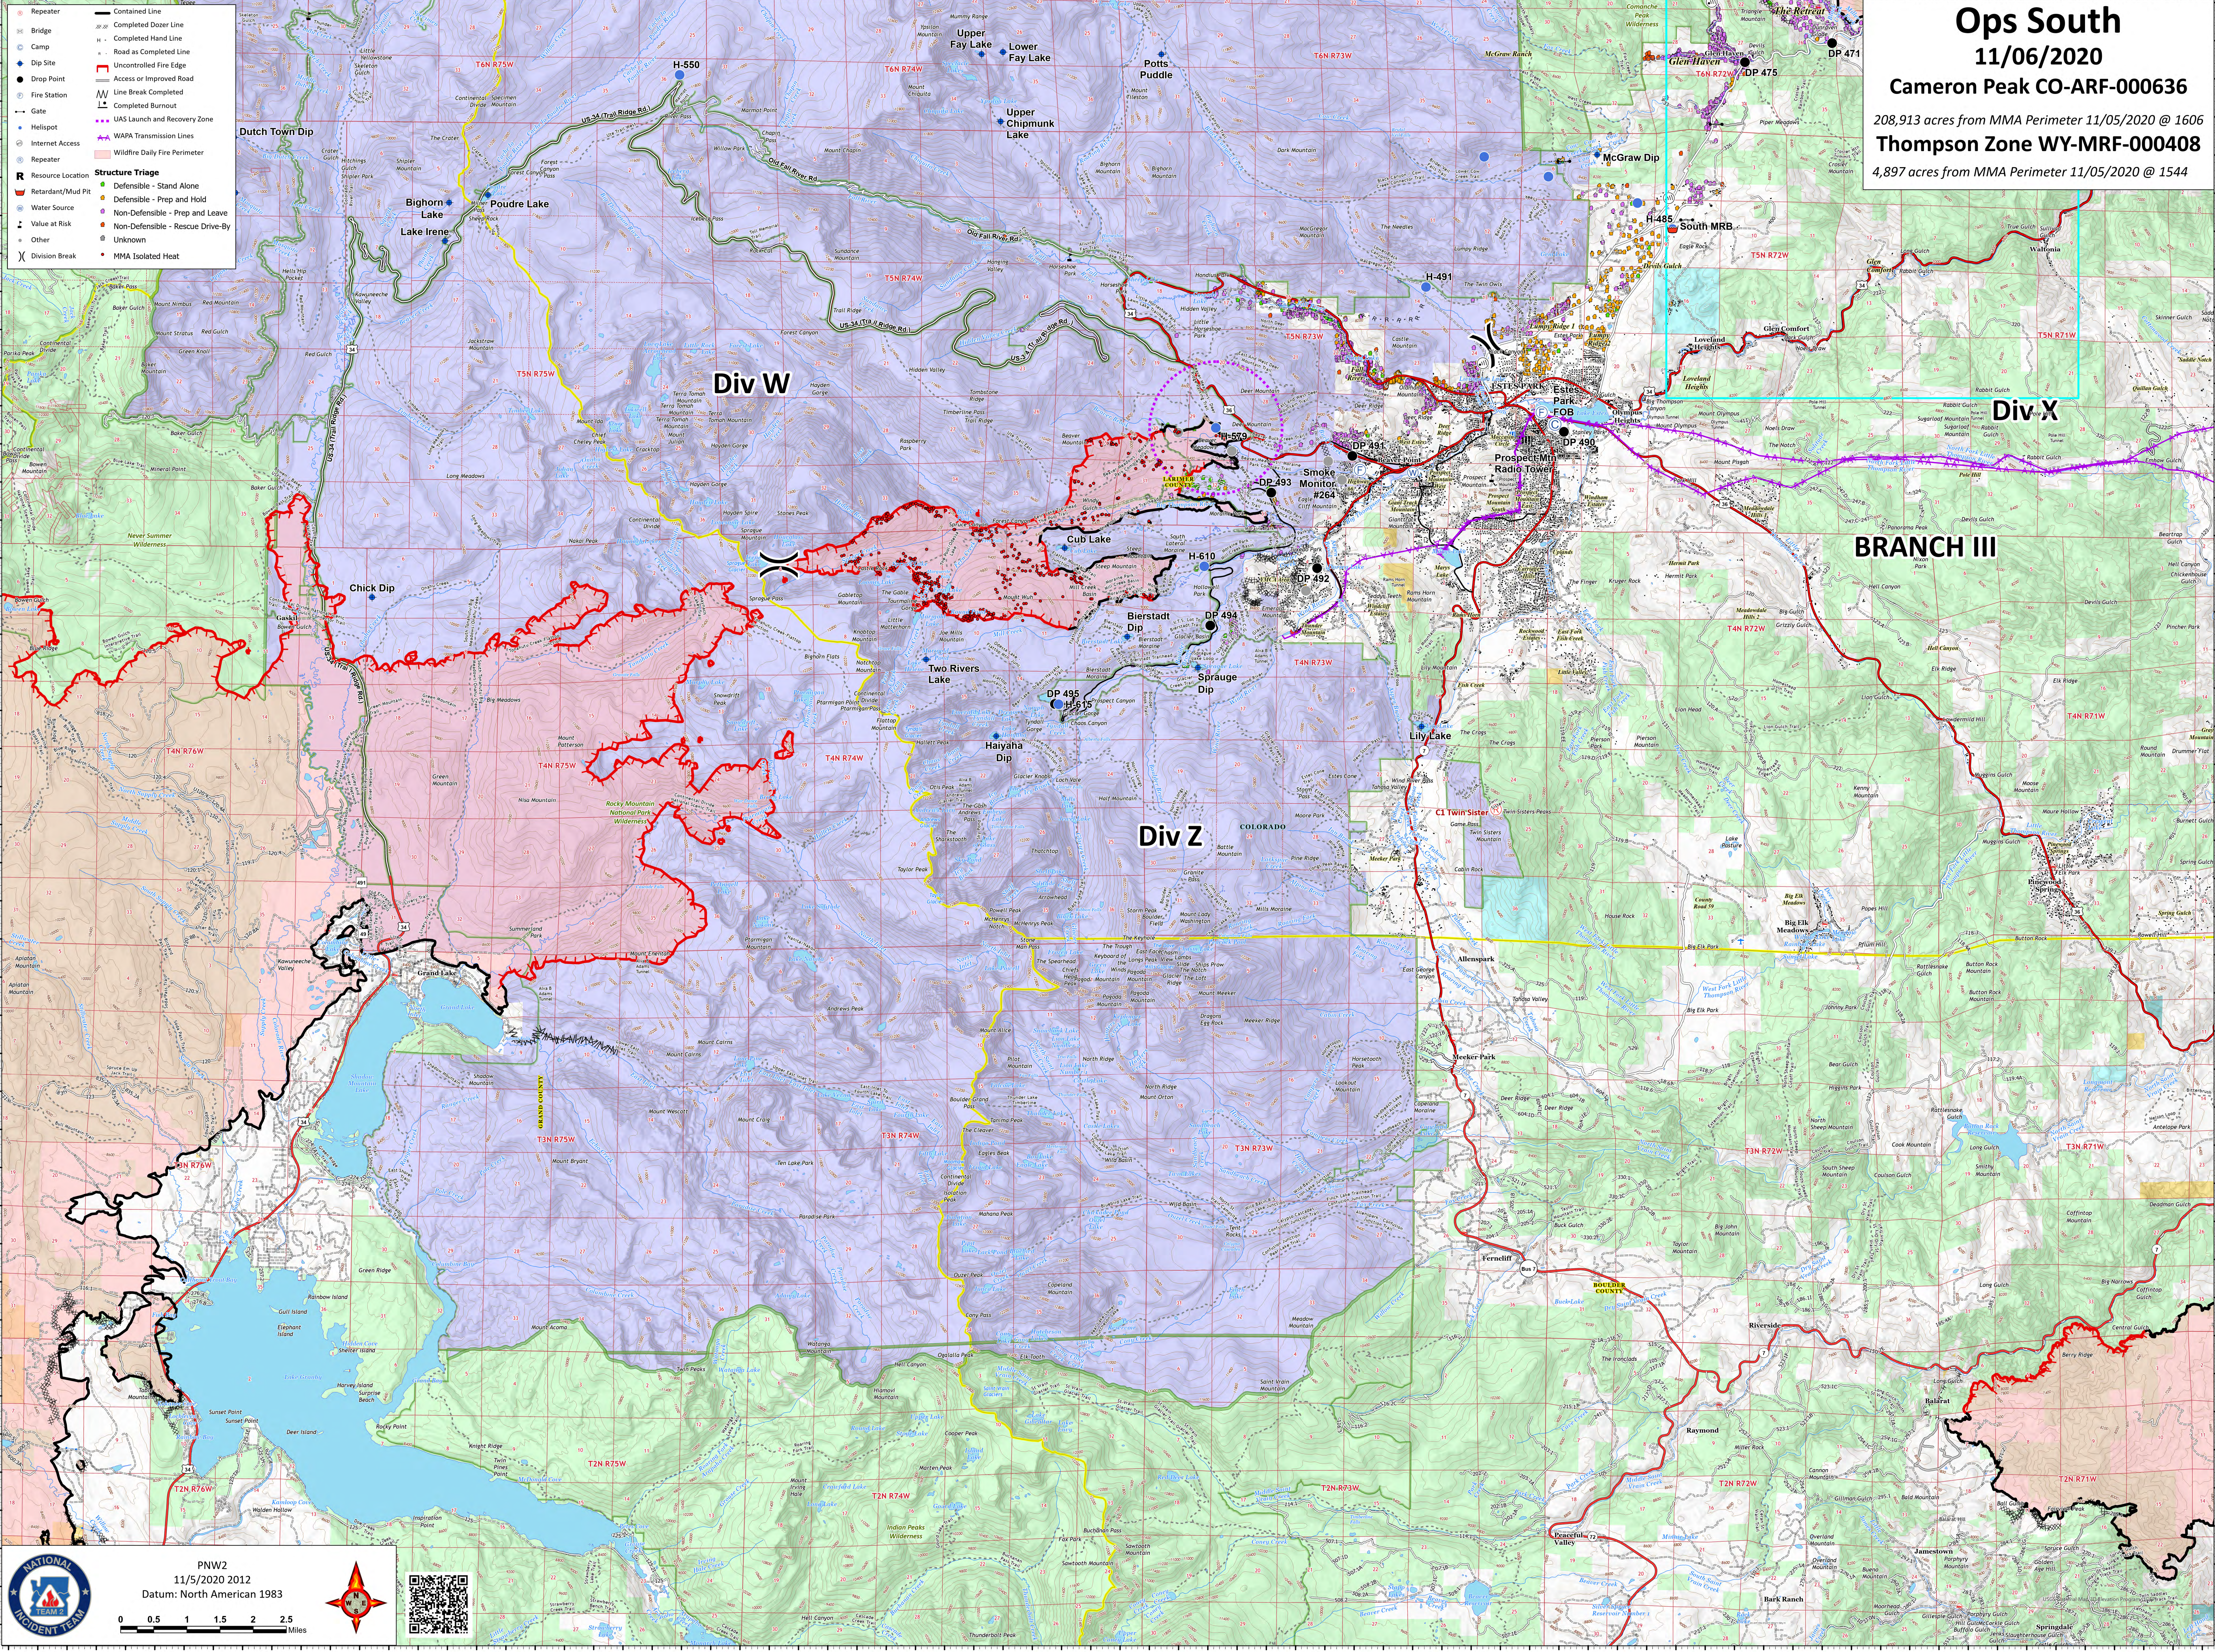

Ops South

11/06/2020

Cameron Peak CO-ARF-000636

208,913 acres from MMA Perimeter 11/05/2020 @ 1606

Thompson Zone WY-MRF-000408

4,897 acres from MMA Perimeter 11/05/2020 @ 1544

Repeater	Contained Line
Bridge	Completed Dozer Line
Camp	Completed Hand Line
Dip Site	Uncontrolled Fire Edge
Drop Point	Access or Improved Road
Fire Station	Line Break Completed
Gate	Completed Burnout
Helipad	UAS Launch and Recovery Zone
Internet Access	WAPA Transmission Lines
Repeater	Wildfire Daily Fire Perimeter
Resource Location	Structure Triage
Retardant/Mud Pit	Defensible - Stand Alone
Water Source	Defensible - Prep and Hold
Value at Risk	Non-Defensible - Prep and Leave
Other	Non-Defensible - Rescue Drive-By
Division Break	Unknown
	MMA Isolated Heat

 PNW2
11/5/2020 2012
Datum: North American 1983

0 0.5 1 1.5 2 2.5 Miles