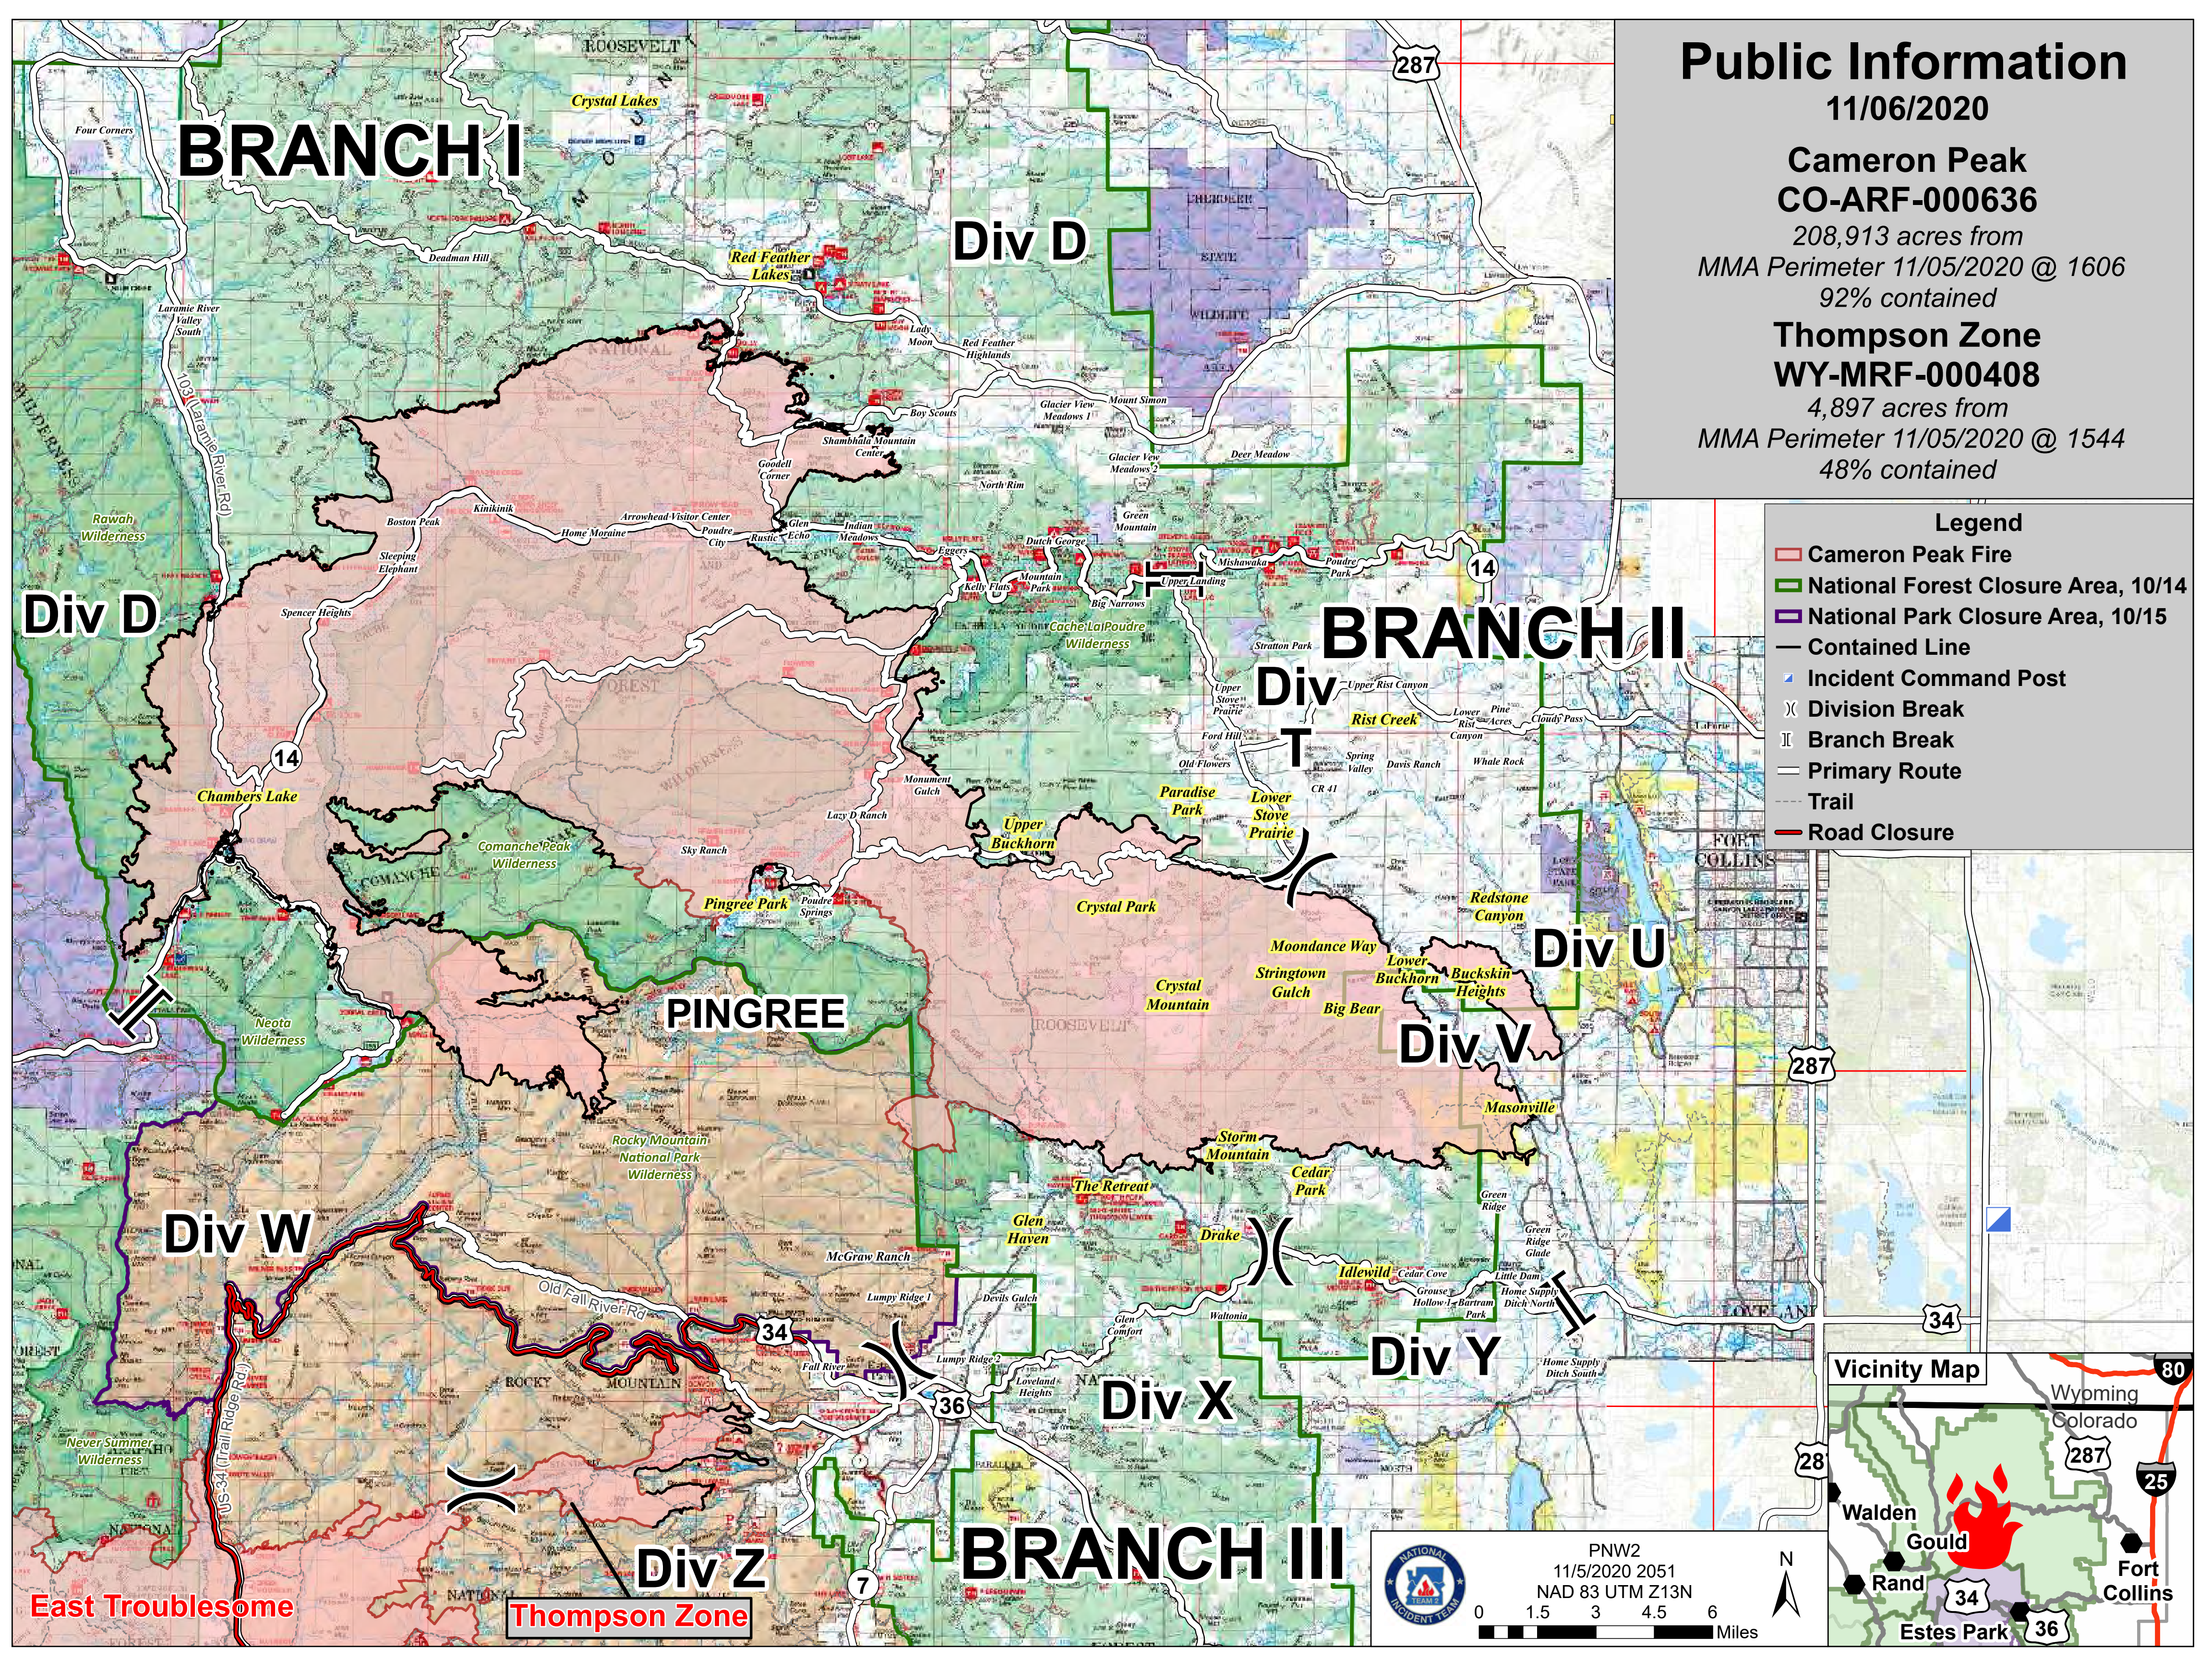

Public Information

11/06/2020

Cameron Peak
CO-ARF-000636

208,913 acres from
MMA Perimeter 11/05/2020 @ 1606
92% contained

Thompson Zone
WY-MRF-000408

4,897 acres from
MMA Perimeter 11/05/2020 @ 1544
48% contained

Legend

- Cameron Peak Fire
- National Forest Closure Area, 10/14
- National Park Closure Area, 10/15
- Contained Line
- Incident Command Post
- Division Break
- Branch Break
- Primary Route
- Trail
- Road Closure

PNW2
11/5/2020 2051
NAD 83 UTM Z13N

0 1.5 3 4.5 6 Miles

East Troublesome

Thompson Zone