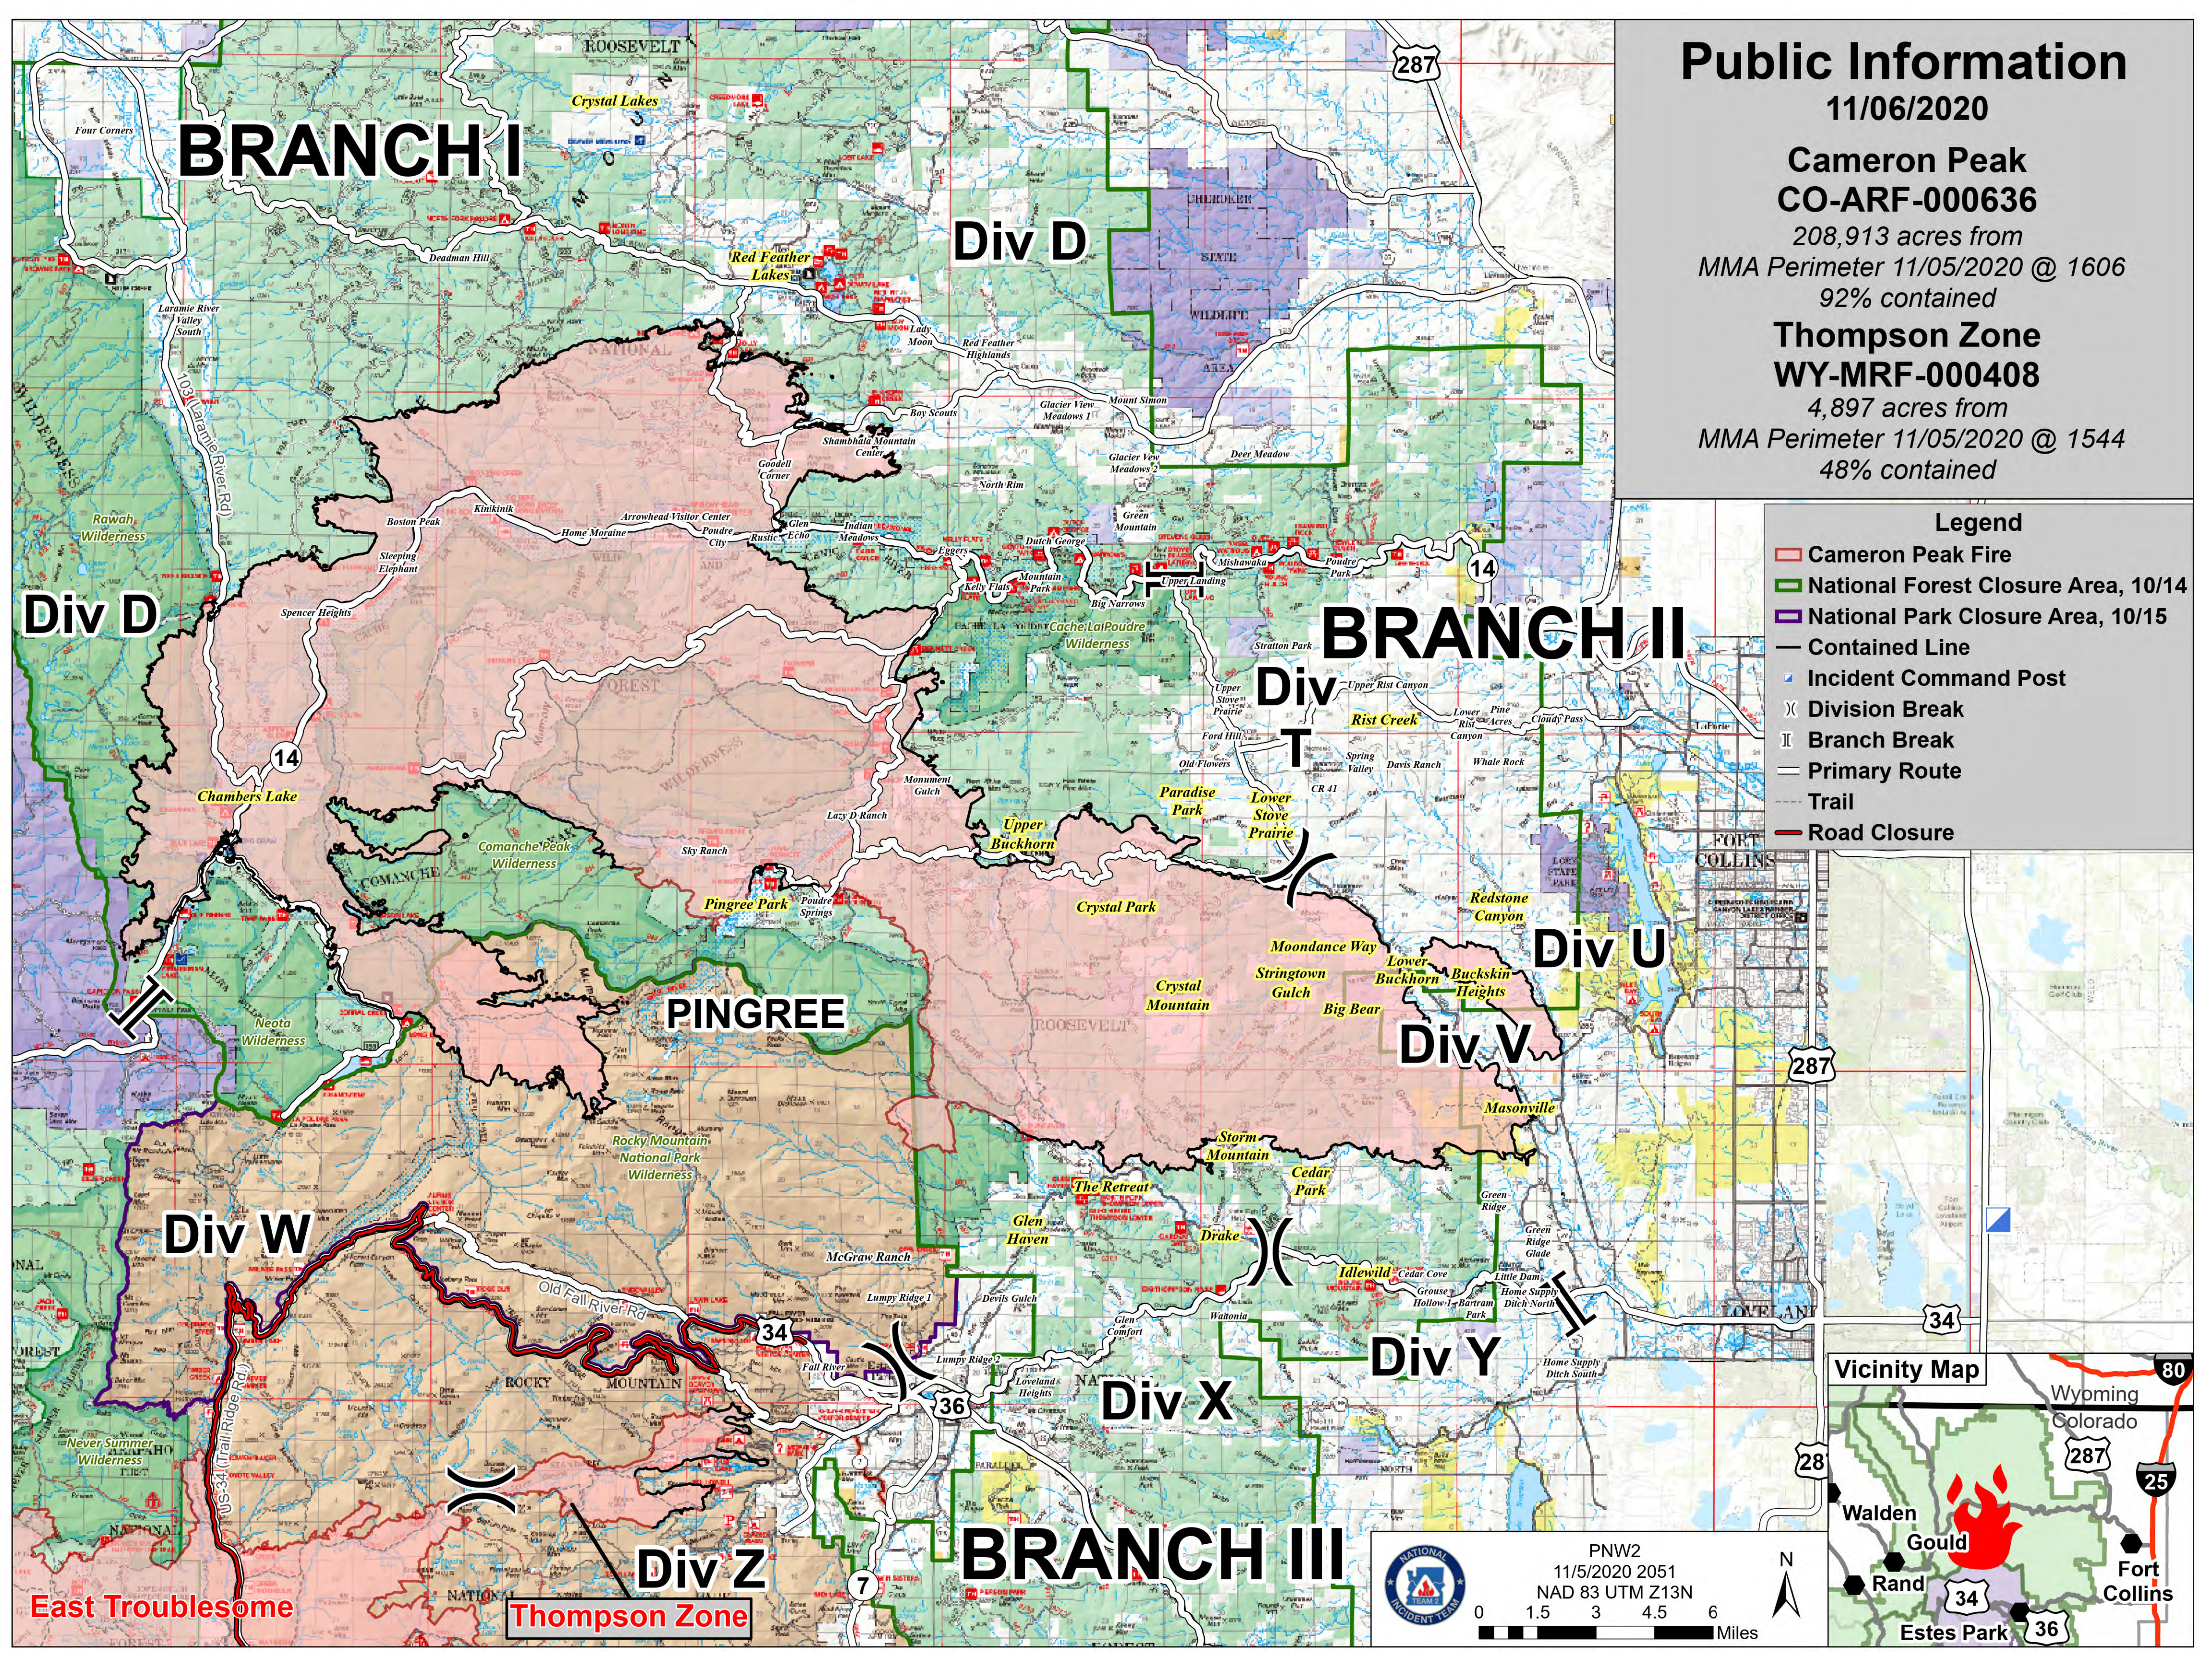

Public Information

11/06/2020

**Cameron Peak
CO-ARF-000636**

208,913 acres from
MMA Perimeter 11/05/2020 @ 1606
92% contained

**Thompson Zone
WY-MRF-000408**

4,897 acres from
MMA Perimeter 11/05/2020 @ 1544
48% contained

Legend

- Cameron Peak Fire
- National Forest Closure Area, 10/14
- National Park Closure Area, 10/15
- Contained Line
- Incident Command Post
- Division Break
- Branch Break
- Primary Route
- Trail
- Road Closure