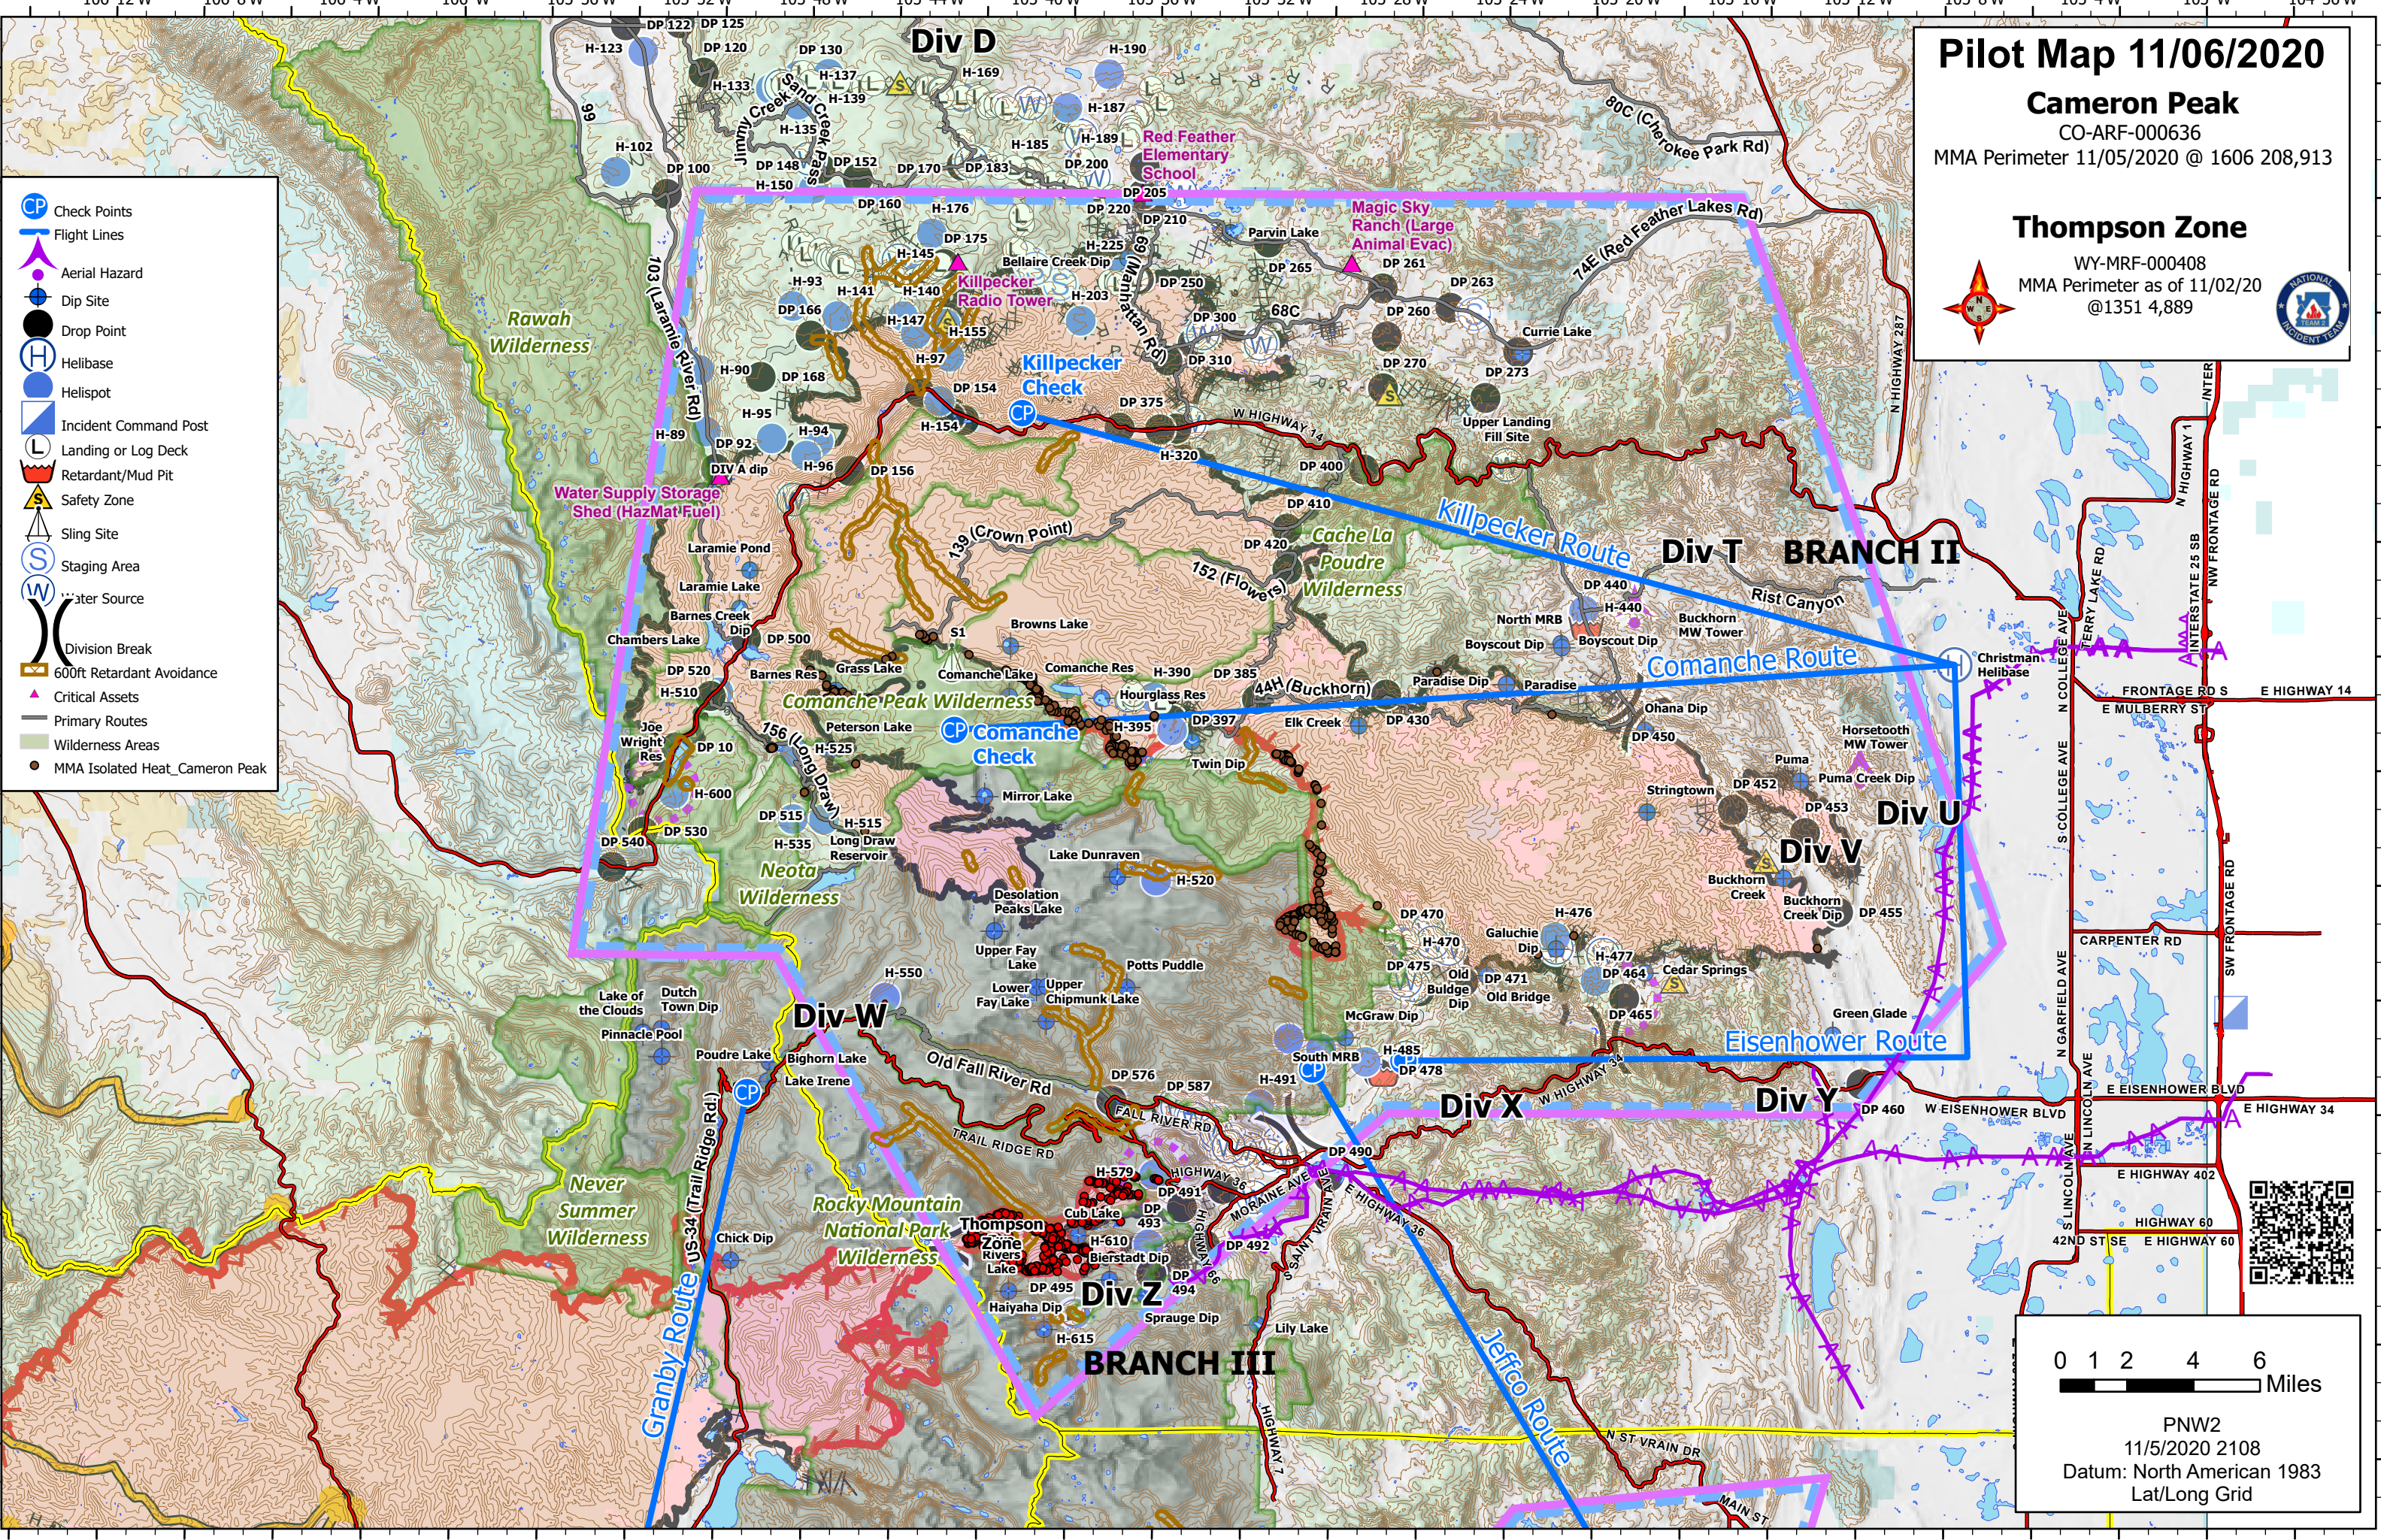

Pilot Map 11/06/2020
Cameron Peak
 CO-ARF-000636
 MMA Perimeter 11/05/2020 @ 1606 208,913

Thompson Zone
 WY-MRF-000408
 MMA Perimeter as of 11/02/20 @ 1351 4,889

-  Check Points
-  Flight Lines
-  Aerial Hazard
-  Dip Site
-  Drop Point
-  Helibase
-  Helispot
-  Incident Command Post
-  Landing or Log Deck
-  Retardant/Mud Pit
-  Safety Zone
-  Sling Site
-  Staging Area
-  Water Source
-  Division Break
-  600ft Retardant Avoidance
-  Critical Assets
-  Primary Routes
-  Wilderness Areas
-  MMA Isolated Heat_Cameron Peak

0 1 2 4 6 Miles

PNW2
 11/5/2020 2108
 Datum: North American 1983
 Lat/Long Grid