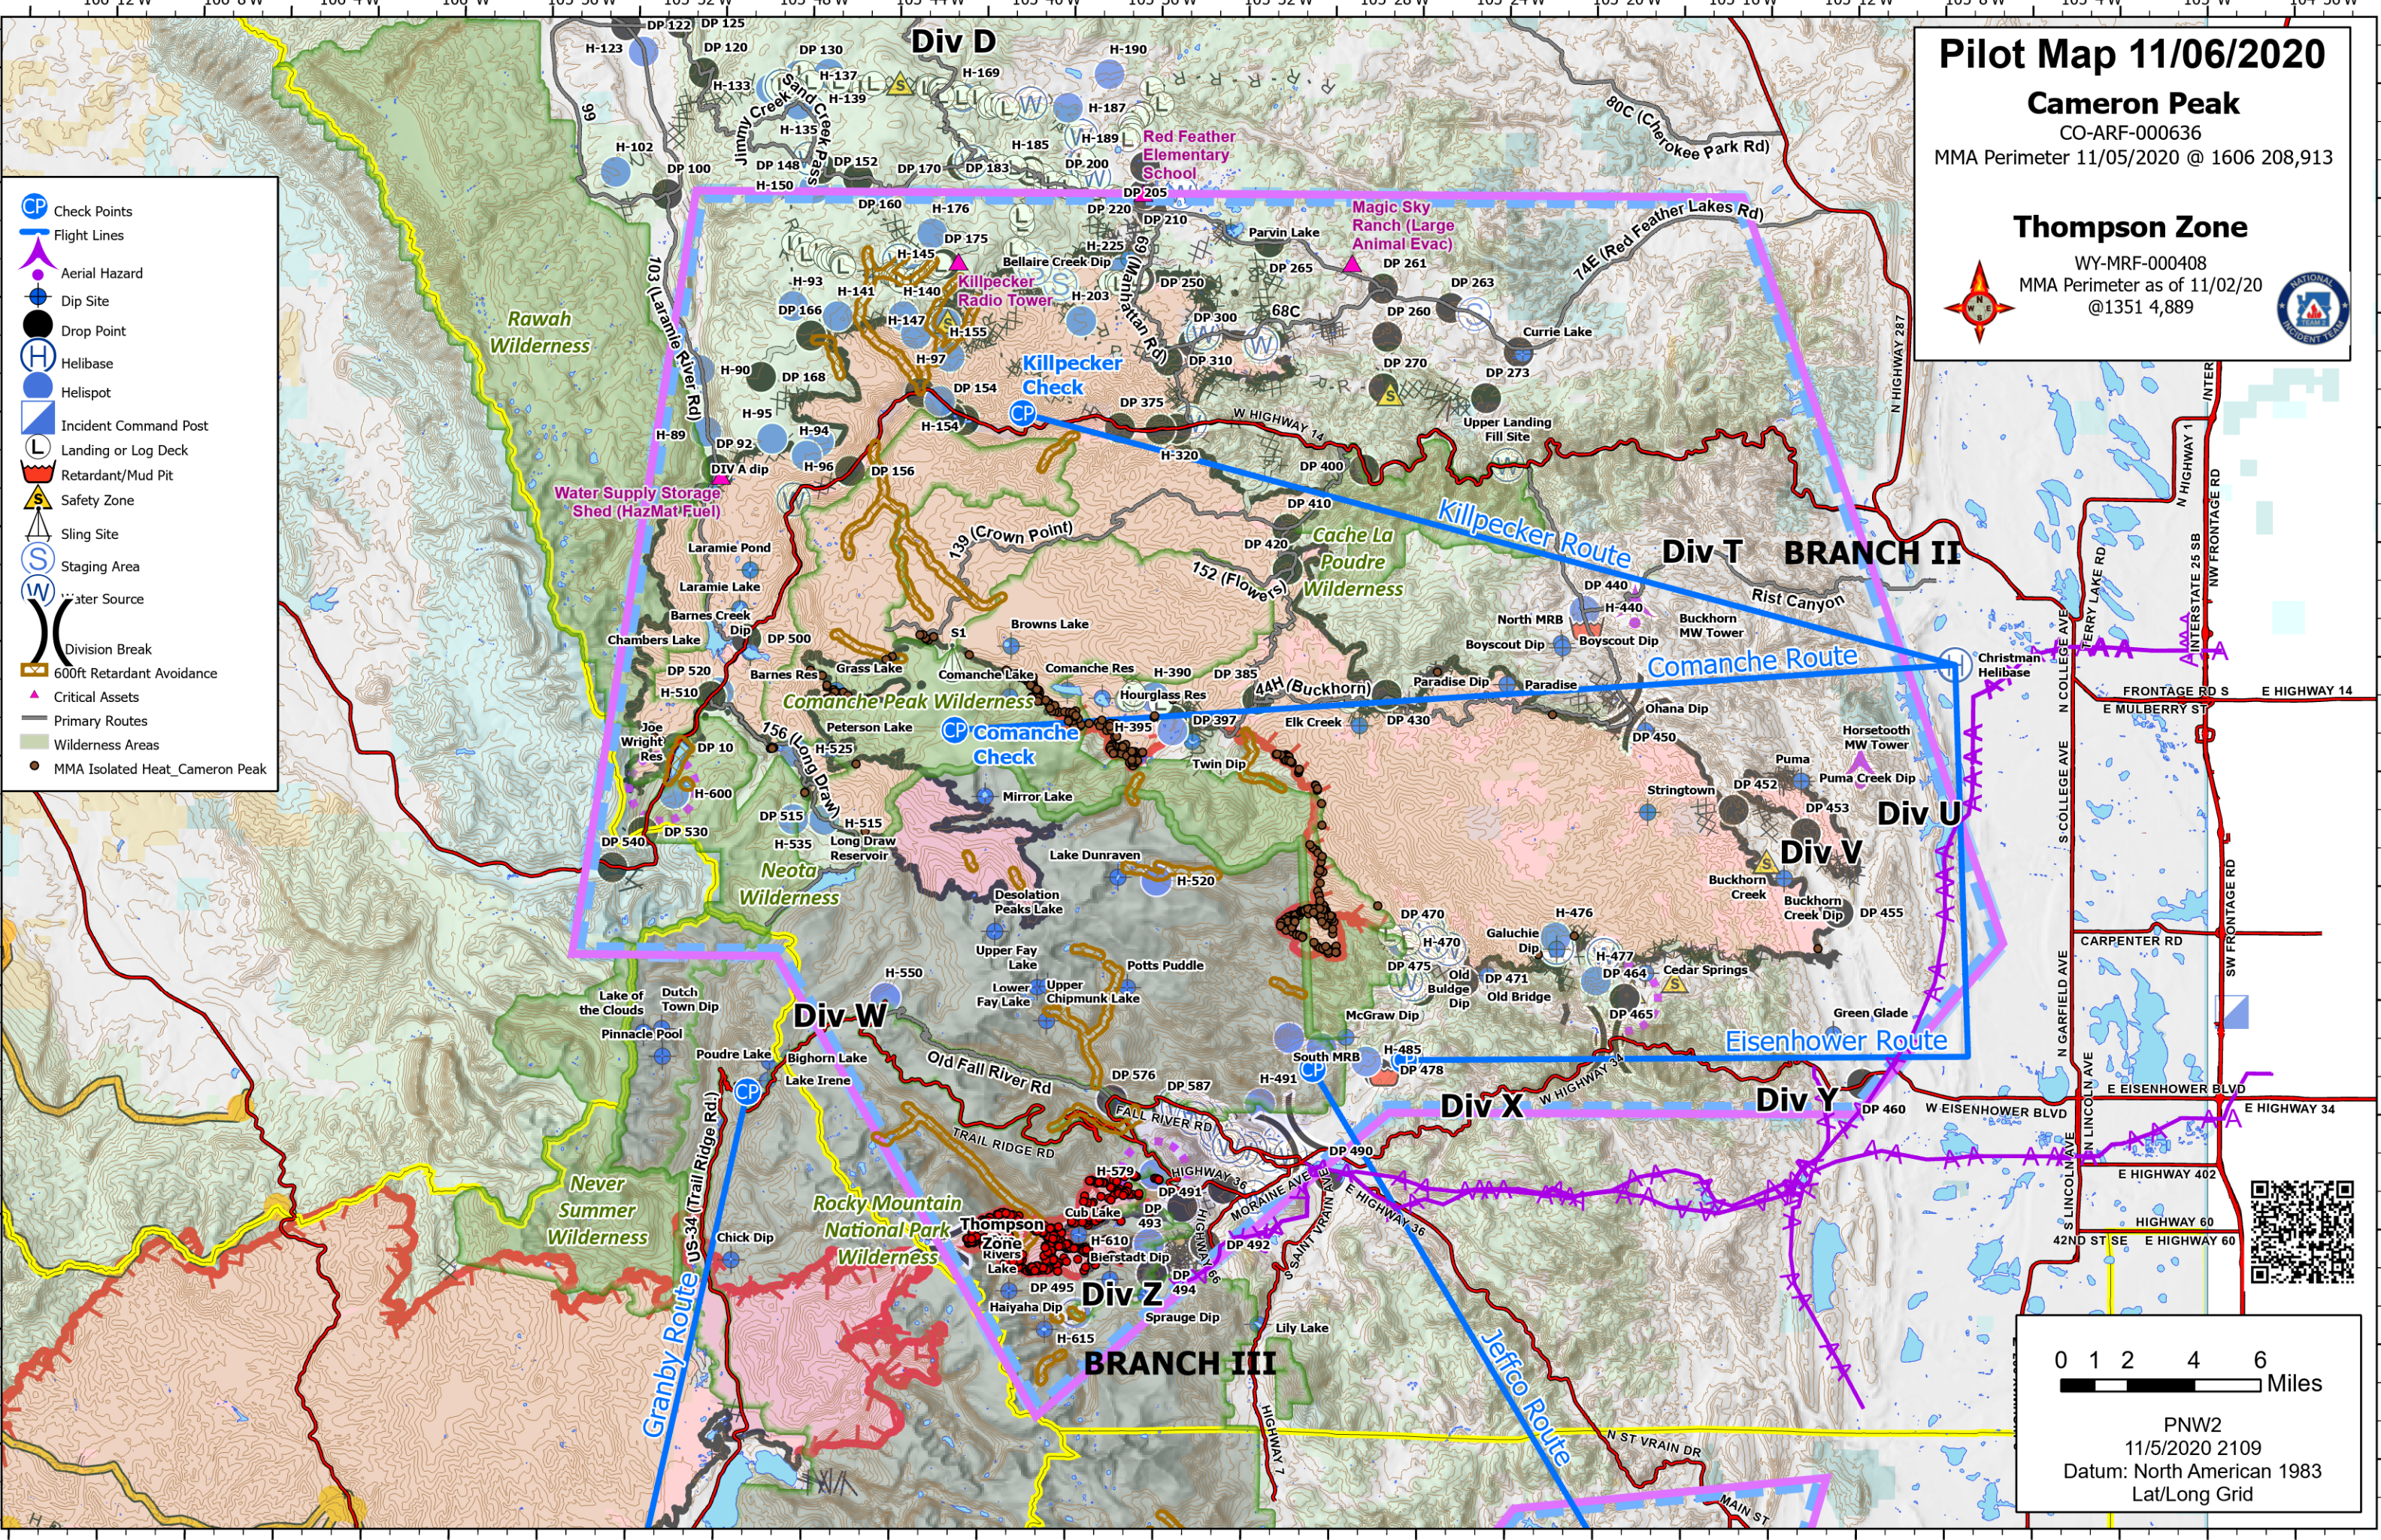

**Pilot Map 11/06/2020**  
**Cameron Peak**  
 CO-ARF-000636  
 MMA Perimeter 11/05/2020 @ 1606 208,913

**Thompson Zone**  
 WY-MRF-000408  
 MMA Perimeter as of 11/02/20  
 @1351 4,889

-  Check Points
-  Flight Lines
-  Aerial Hazard
-  Dip Site
-  Drop Point
-  Helibase
-  Helispot
-  Incident Command Post
-  Landing or Log Deck
-  Retardant/Mud Pit
-  Safety Zone
-  Sling Site
-  Staging Area
-  Water Source
-  Division Break
-  600ft Retardant Avoidance
-  Critical Assets
-  Primary Routes
-  Wilderness Areas
-  MMA Isolated Heat\_Cameron Peak

0 1 2 4 6 Miles

PNW2  
 11/5/2020 2109  
 Datum: North American 1983  
 Lat/Long Grid