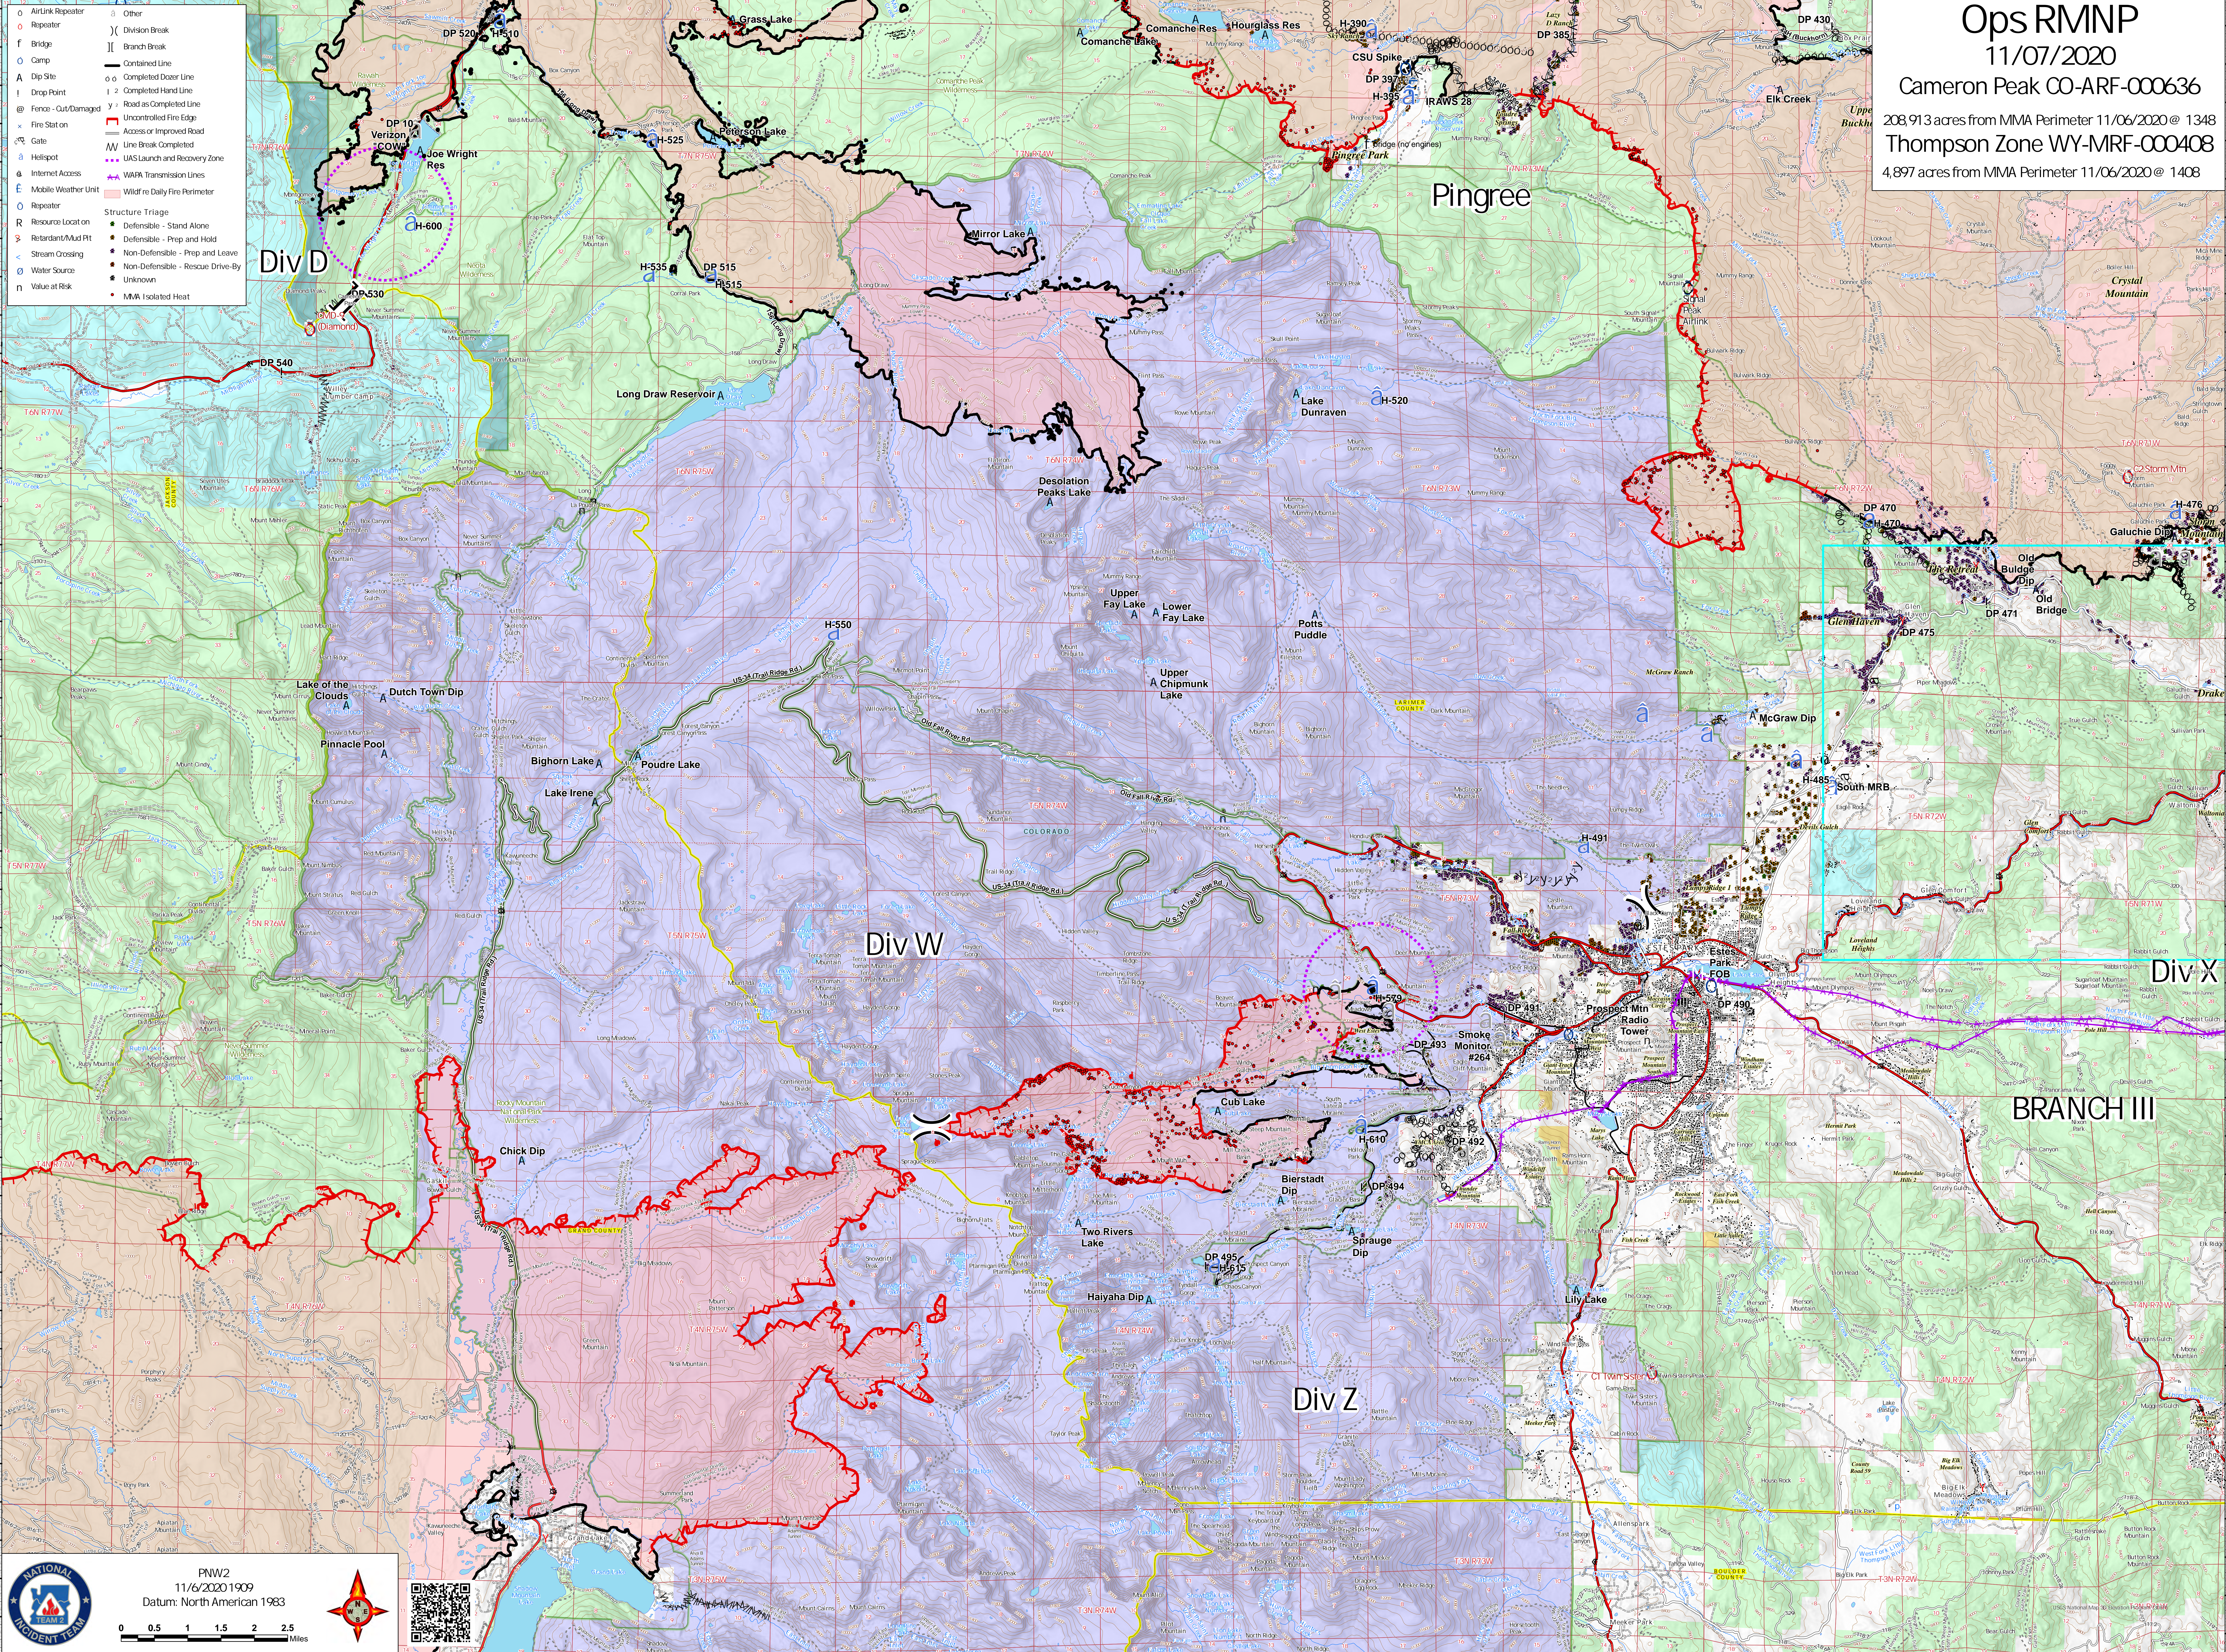

# Ops RMNP

11/07/2020

Cameron Peak CO-ARF-000636

208,913 acres from MMA Perimeter 11/06/2020 @ 1348

Thompson Zone WY-MRF-000408

4,897 acres from MMA Perimeter 11/06/2020 @ 1408

- o AirLink Repetitor
- o Repetitor
- f Bridge
- A Camp
- o Dip Site
- o Drop Point
- o Fence - Cut/Damaged
- o Helipad
- o Gate
- o Internet Access
- o Mobile Weather Unit
- o Repetitor
- o Resource Locat on
- o Retardant/Mud Pit
- o Stream Crossing
- o Water Source
- o Value at Risk
- o Other
- o Division Break
- o Branch Break
- o Contained Line
- o Uncontrolled Dozer Line
- o Completed Hand Line
- o Road as Completed Line
- o Uncontrolled Fire Edge
- o Access or Improved Road
- o Line Break Completed
- o UAS Launch and Recovery Zone
- o WAPA Transmission Lines
- o Wildfire Daily Fire Perimeter
- o Structure Triage
- o Defensible - Stand Alone
- o Defensible - Prep and Hold
- o Non-Defensible - Prep and Leave
- o Non-Defensible - Rescue Drive-By
- o Unknown
- o MVA Isolated Heat

 PNW2  
11/6/2020 1909  
Datum: North American 1983

0 0.5 1 1.5 2 2.5 Miles