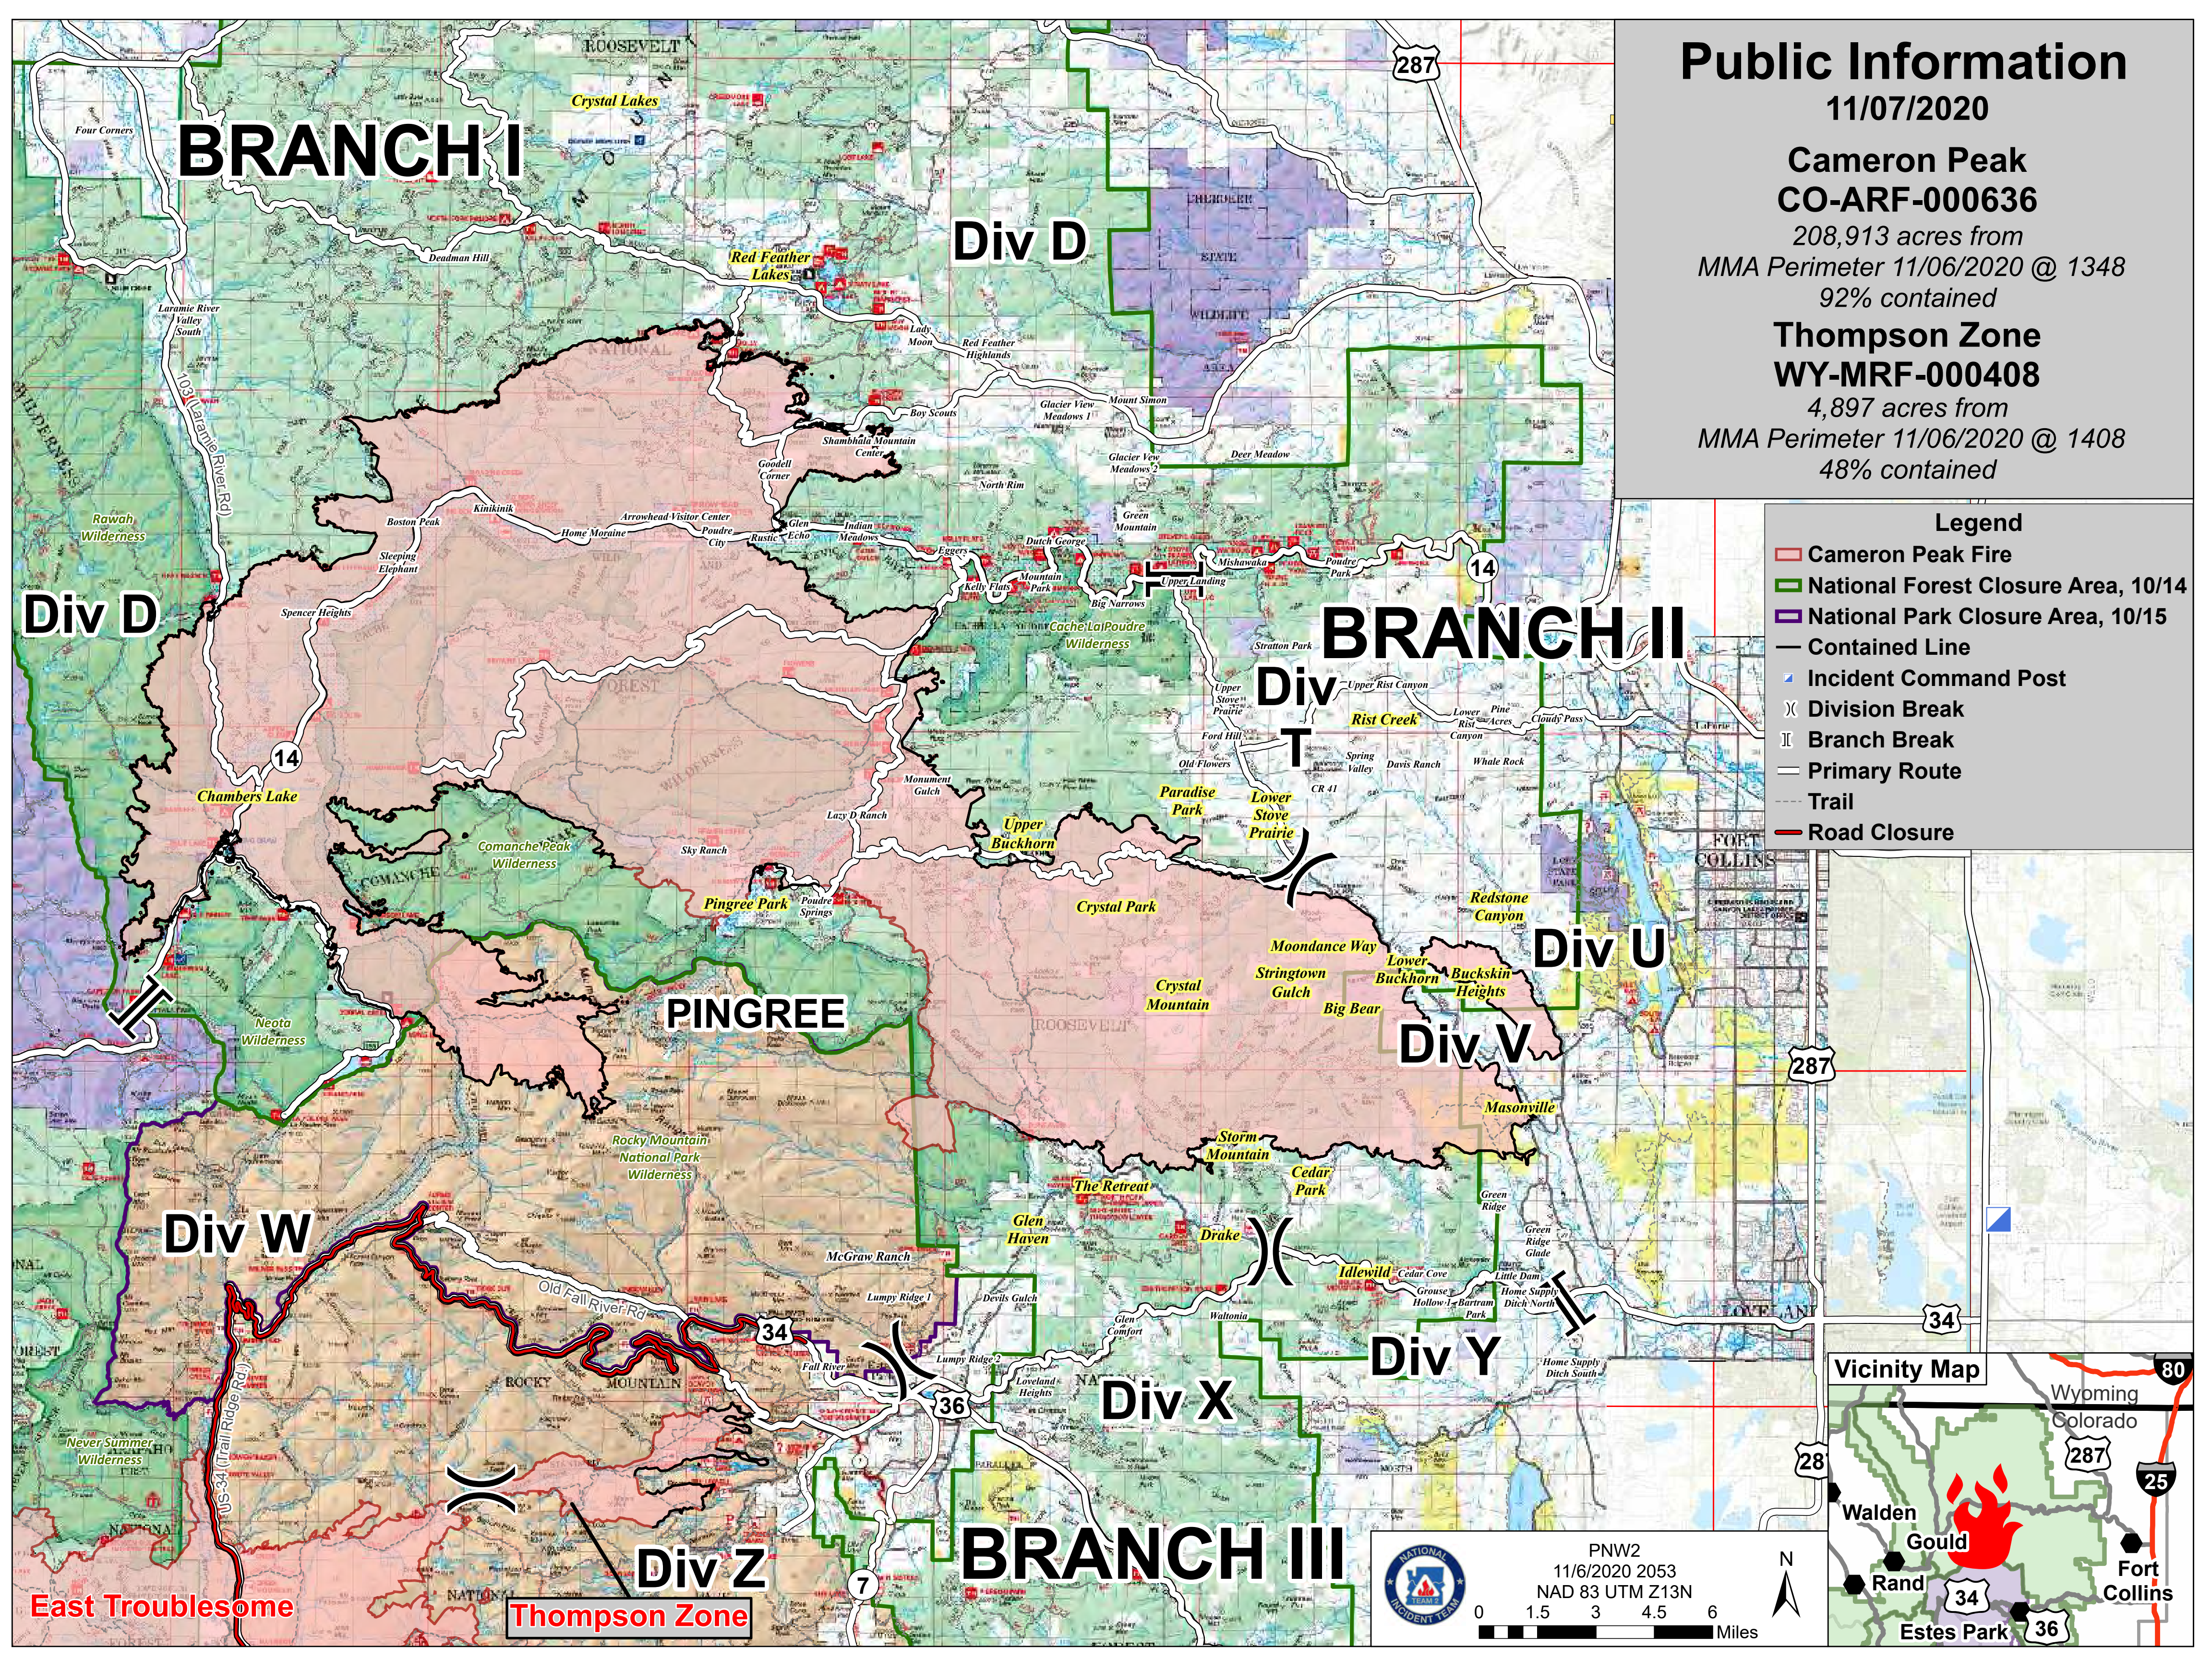

Public Information

11/07/2020

**Cameron Peak
CO-ARF-000636**

208,913 acres from
MMA Perimeter 11/06/2020 @ 1348
92% contained

**Thompson Zone
WY-MRF-000408**

4,897 acres from
MMA Perimeter 11/06/2020 @ 1408
48% contained

Legend

- Cameron Peak Fire
- National Forest Closure Area, 10/14
- National Park Closure Area, 10/15
- Contained Line
- Incident Command Post
- Division Break
- Branch Break
- Primary Route
- Trail
- Road Closure

PNW2
11/6/2020 2053
NAD 83 UTM Z13N
0 1.5 3 4.5 6 Miles