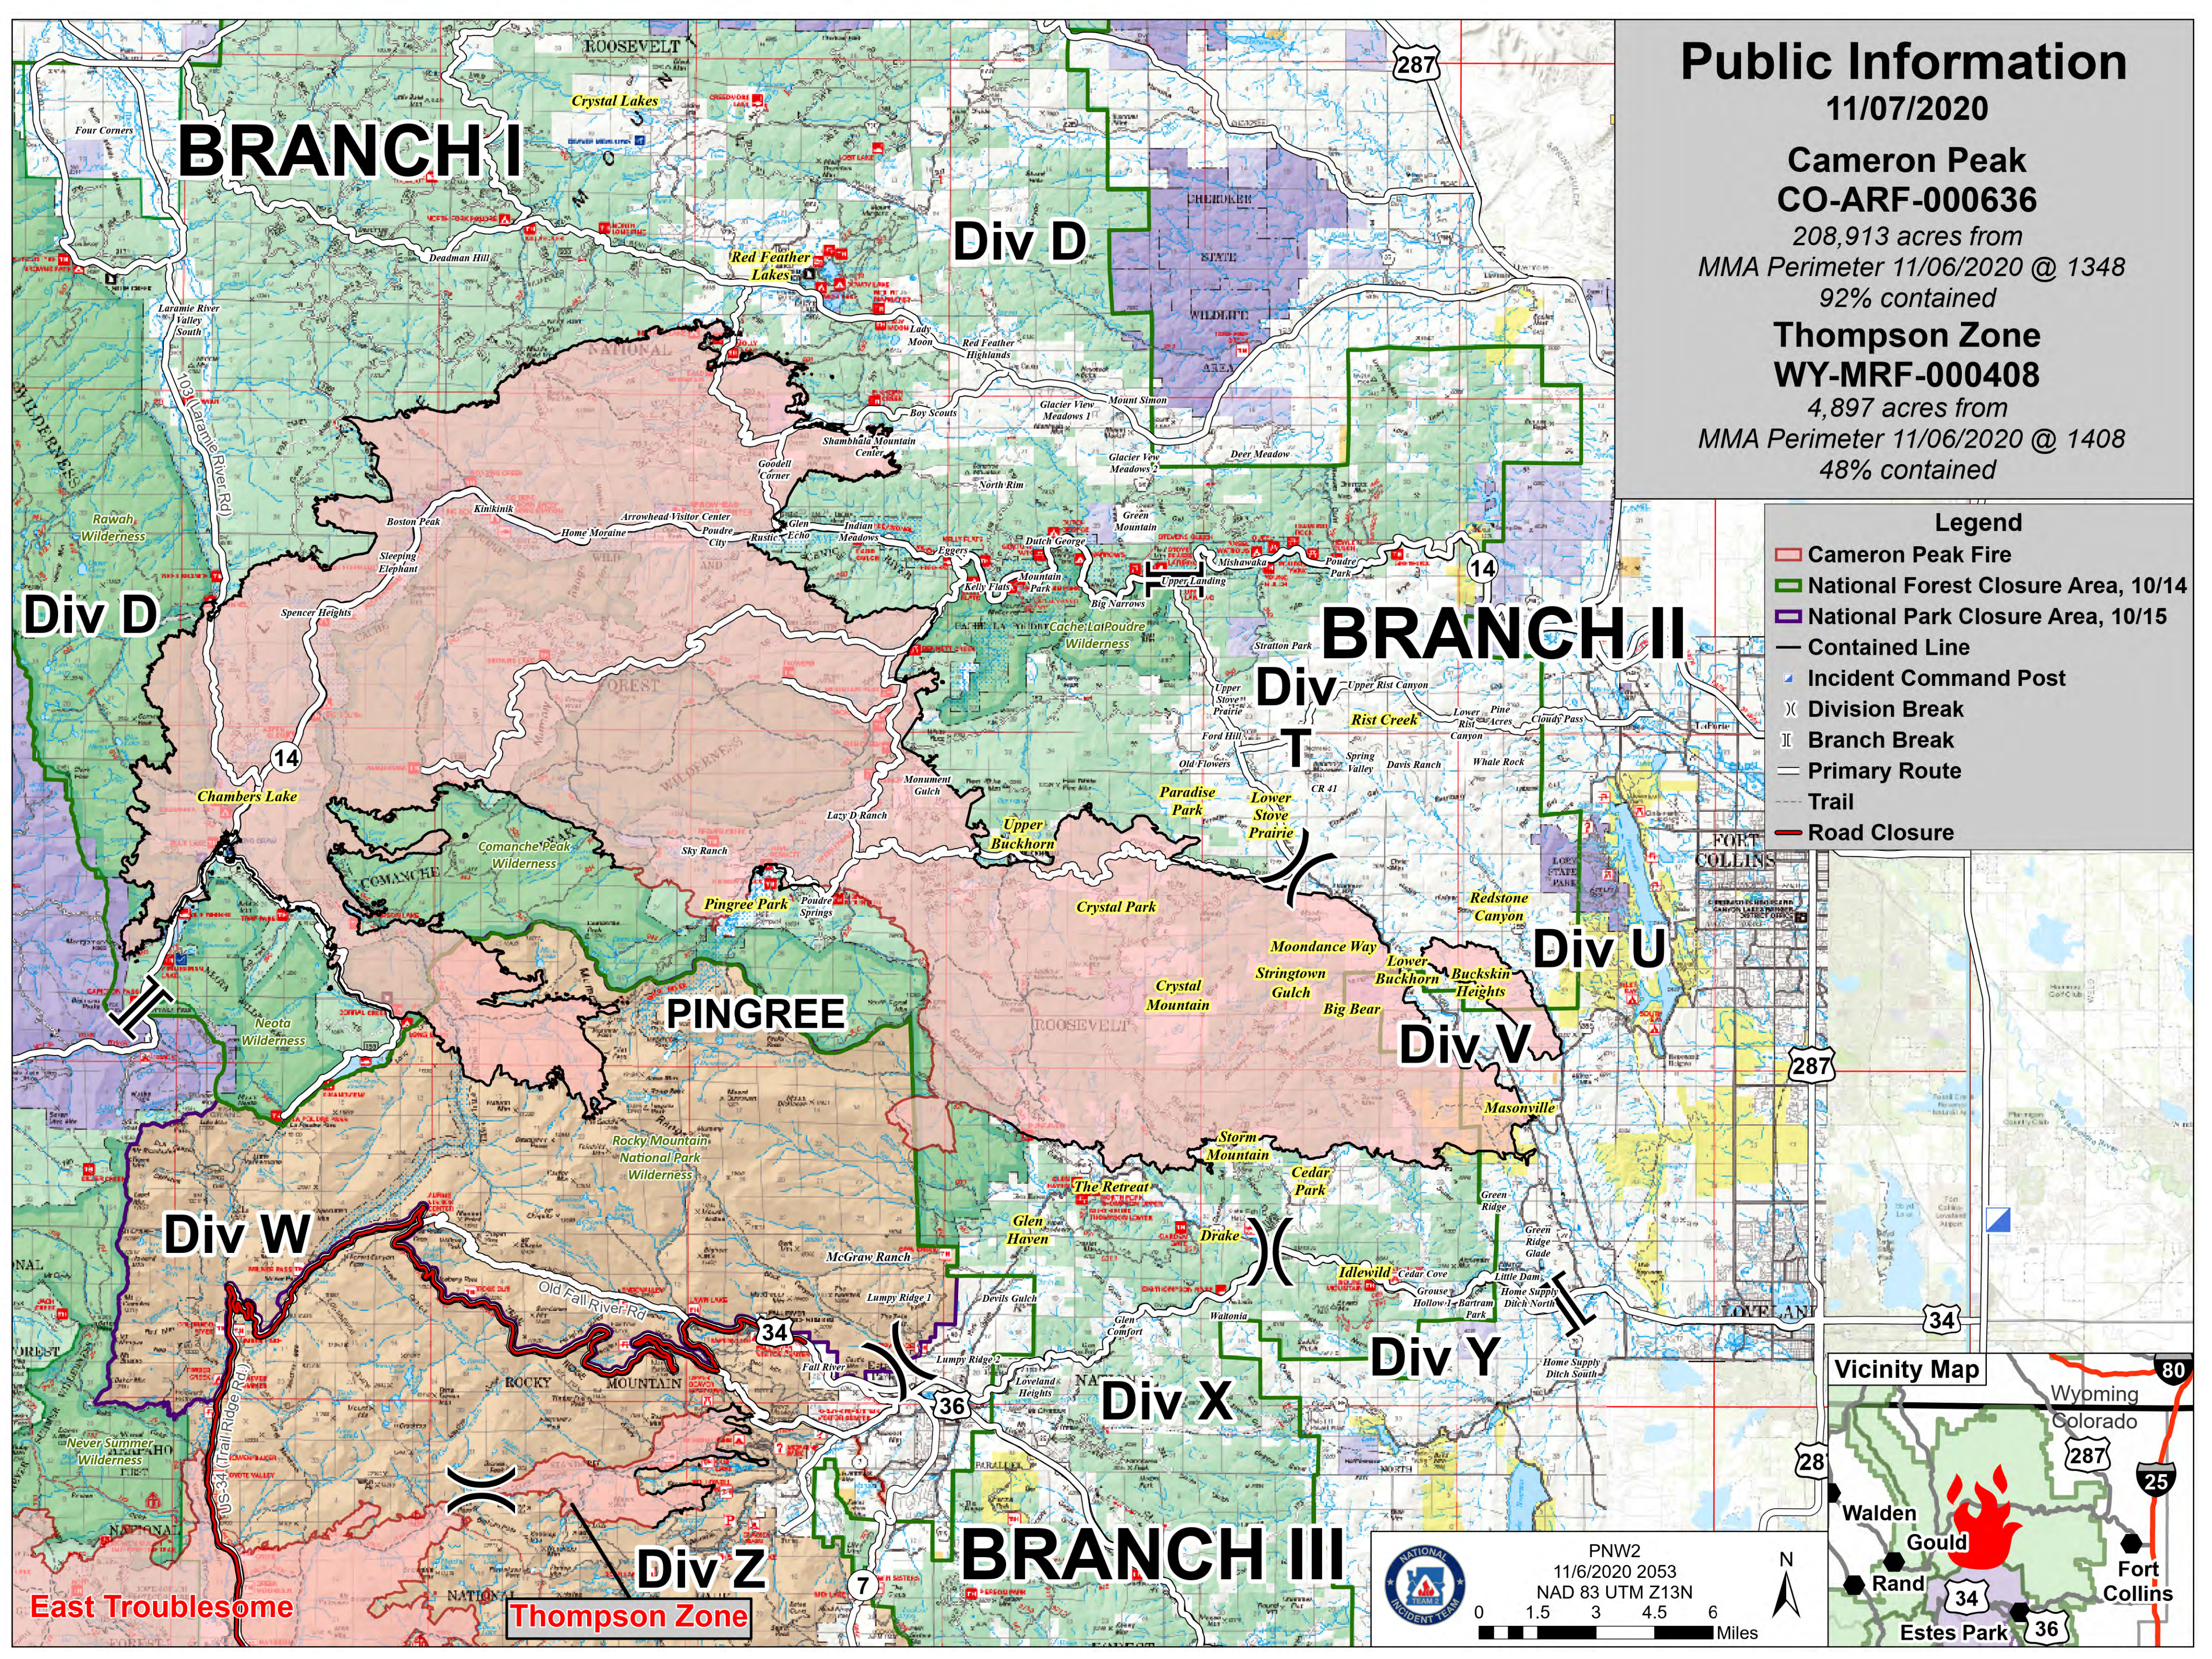

Public Information

11/07/2020

**Cameron Peak
CO-ARF-000636**

208,913 acres from
MMA Perimeter 11/06/2020 @ 1348
92% contained

**Thompson Zone
WY-MRF-000408**

4,897 acres from
MMA Perimeter 11/06/2020 @ 1408
48% contained

Legend

- Cameron Peak Fire
- National Forest Closure Area, 10/14
- National Park Closure Area, 10/15
- Contained Line
- Incident Command Post
- Division Break
- Branch Break
- Primary Route
- Trail
- Road Closure

Vicinity Map

PNW2
11/6/2020 2053
NAD 83 UTM Z13N
0 1.5 3 4.5 6 Miles

East Troublesome

Thompson Zone