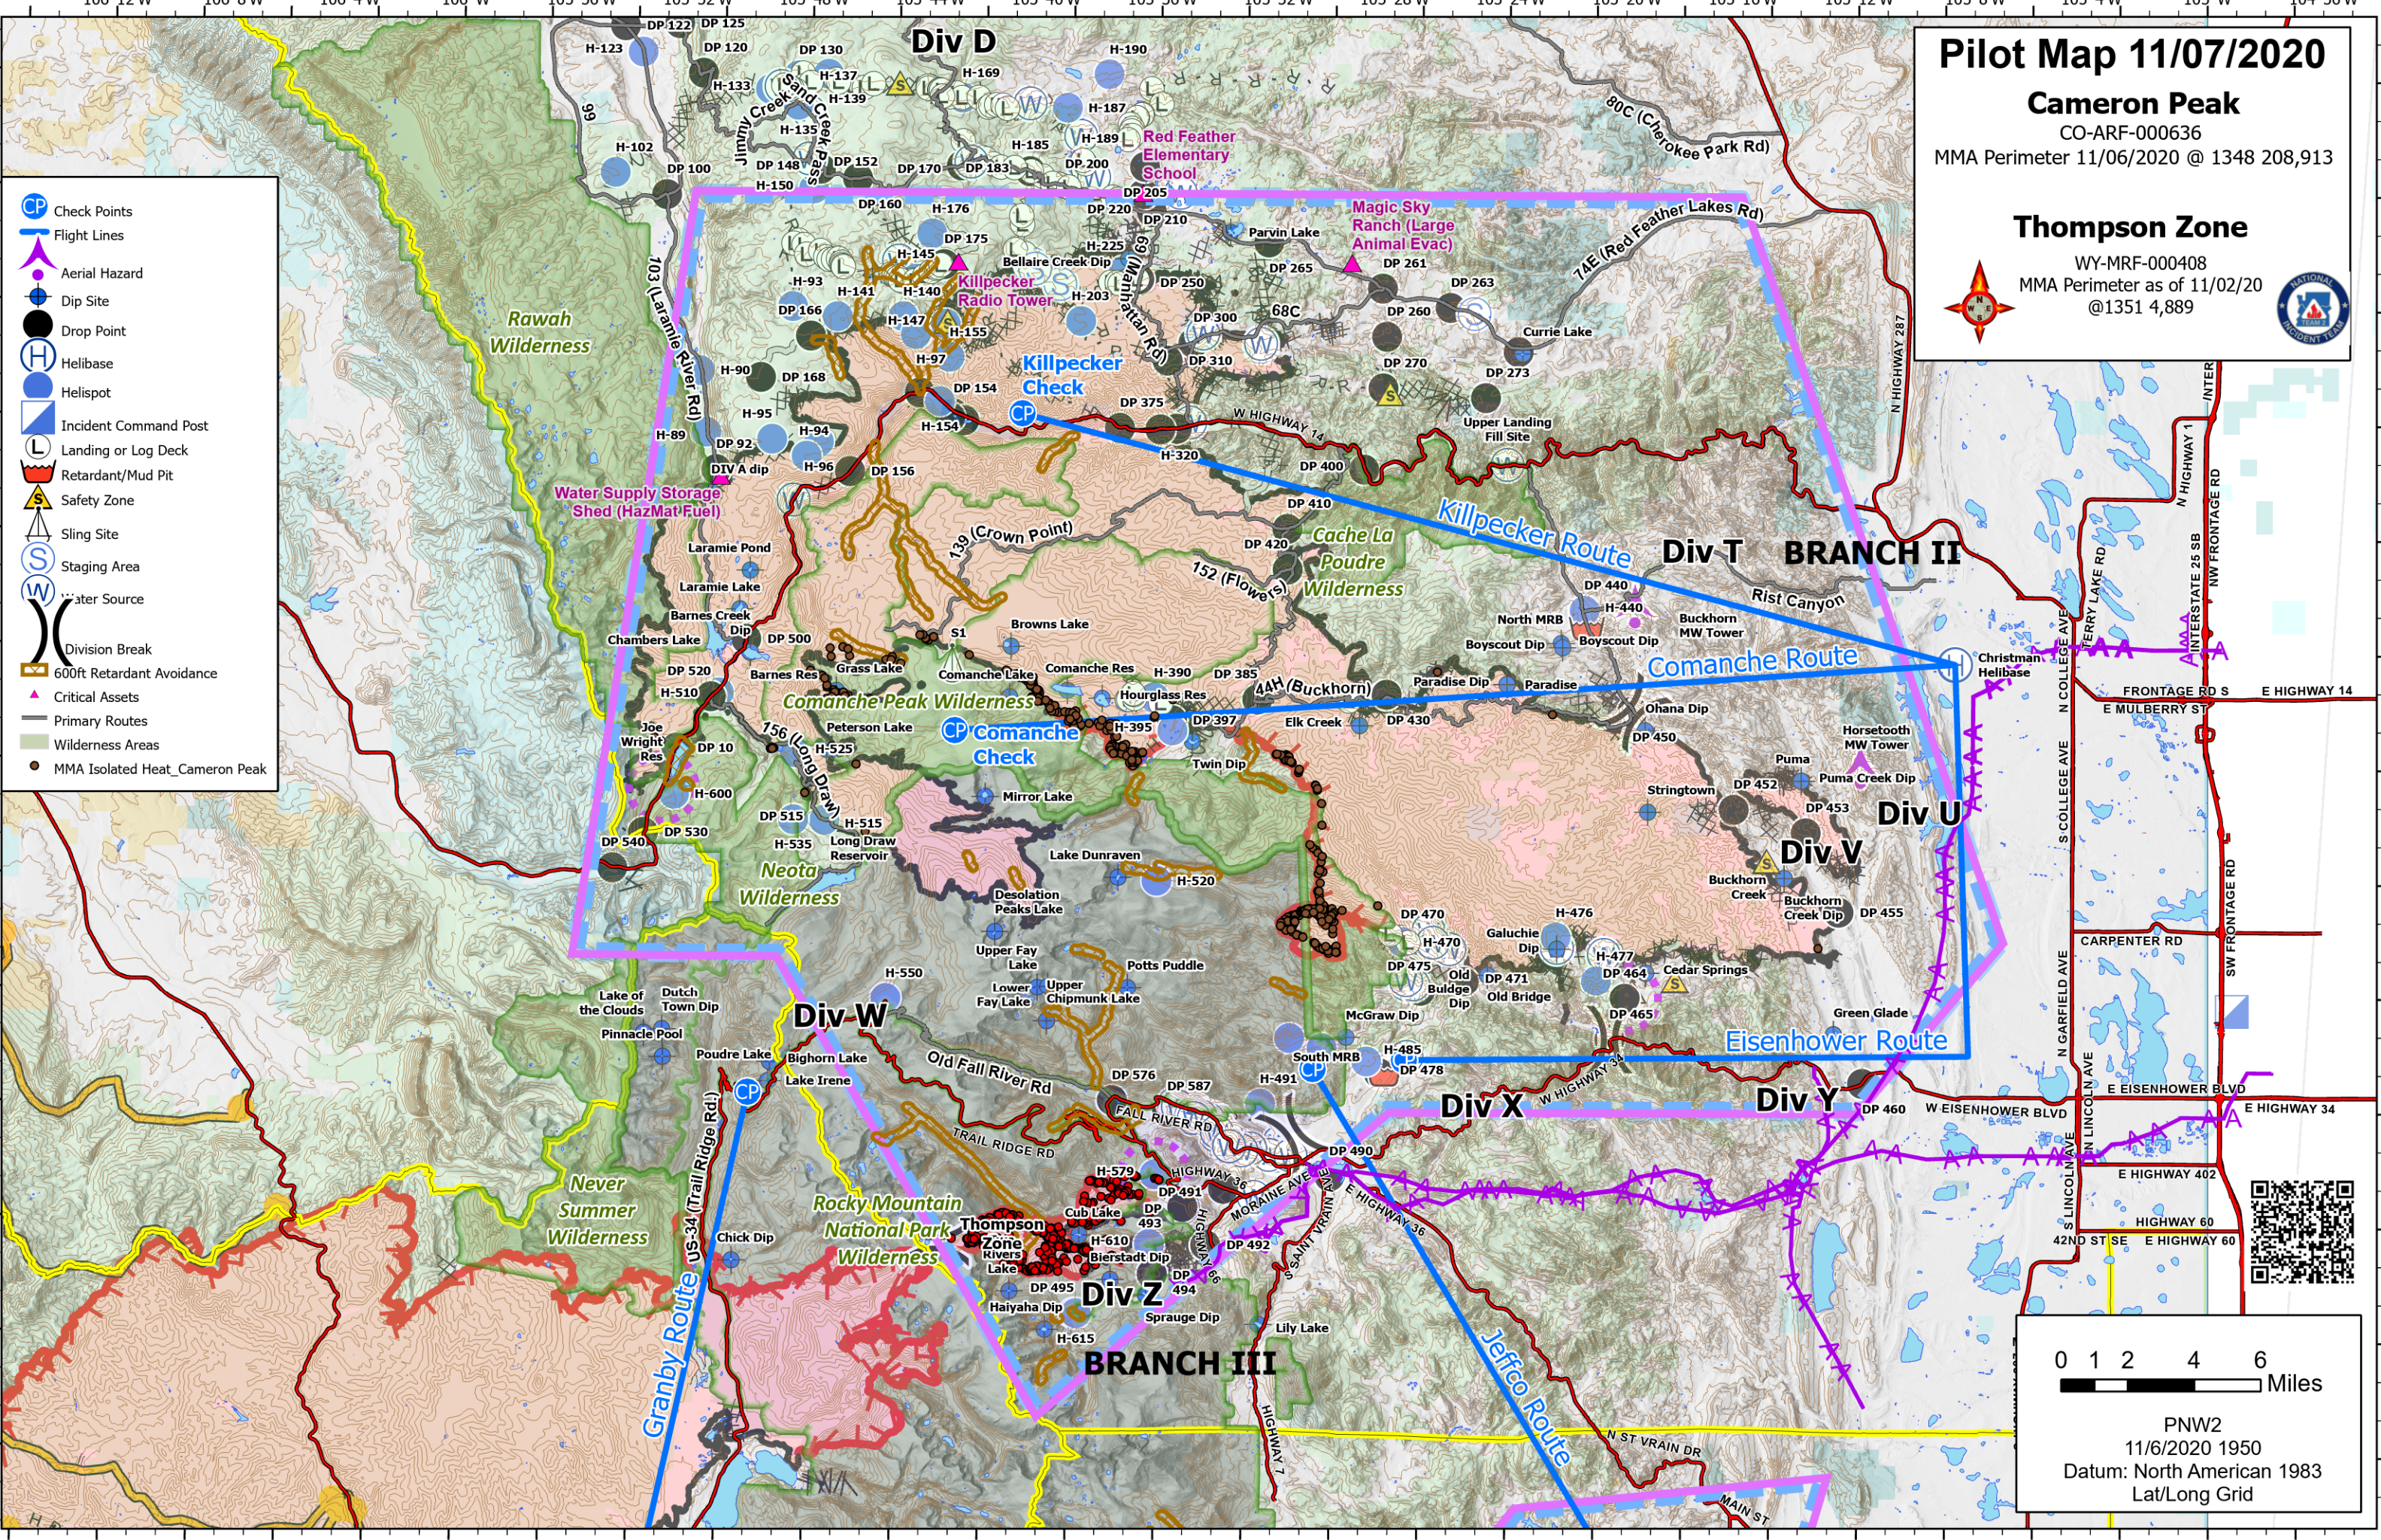

Pilot Map 11/07/2020
Cameron Peak
 CO-ARF-000636
 MMA Perimeter 11/06/2020 @ 1348 208,913

Thompson Zone
 WY-MRF-000408
 MMA Perimeter as of 11/02/20 @ 1351 4,889

-  Check Points
-  Flight Lines
-  Aerial Hazard
-  Dip Site
-  Drop Point
-  Helibase
-  Helispot
-  Incident Command Post
-  Landing or Log Deck
-  Retardant/Mud Pit
-  Safety Zone
-  Sling Site
-  Staging Area
-  Water Source
-  Division Break
-  600ft Retardant Avoidance
-  Critical Assets
-  Primary Routes
-  Wilderness Areas
-  MMA Isolated Heat_Cameron Peak

0 1 2 4 6 Miles

PNW2
 11/6/2020 1950
 Datum: North American 1983
 Lat/Long Grid