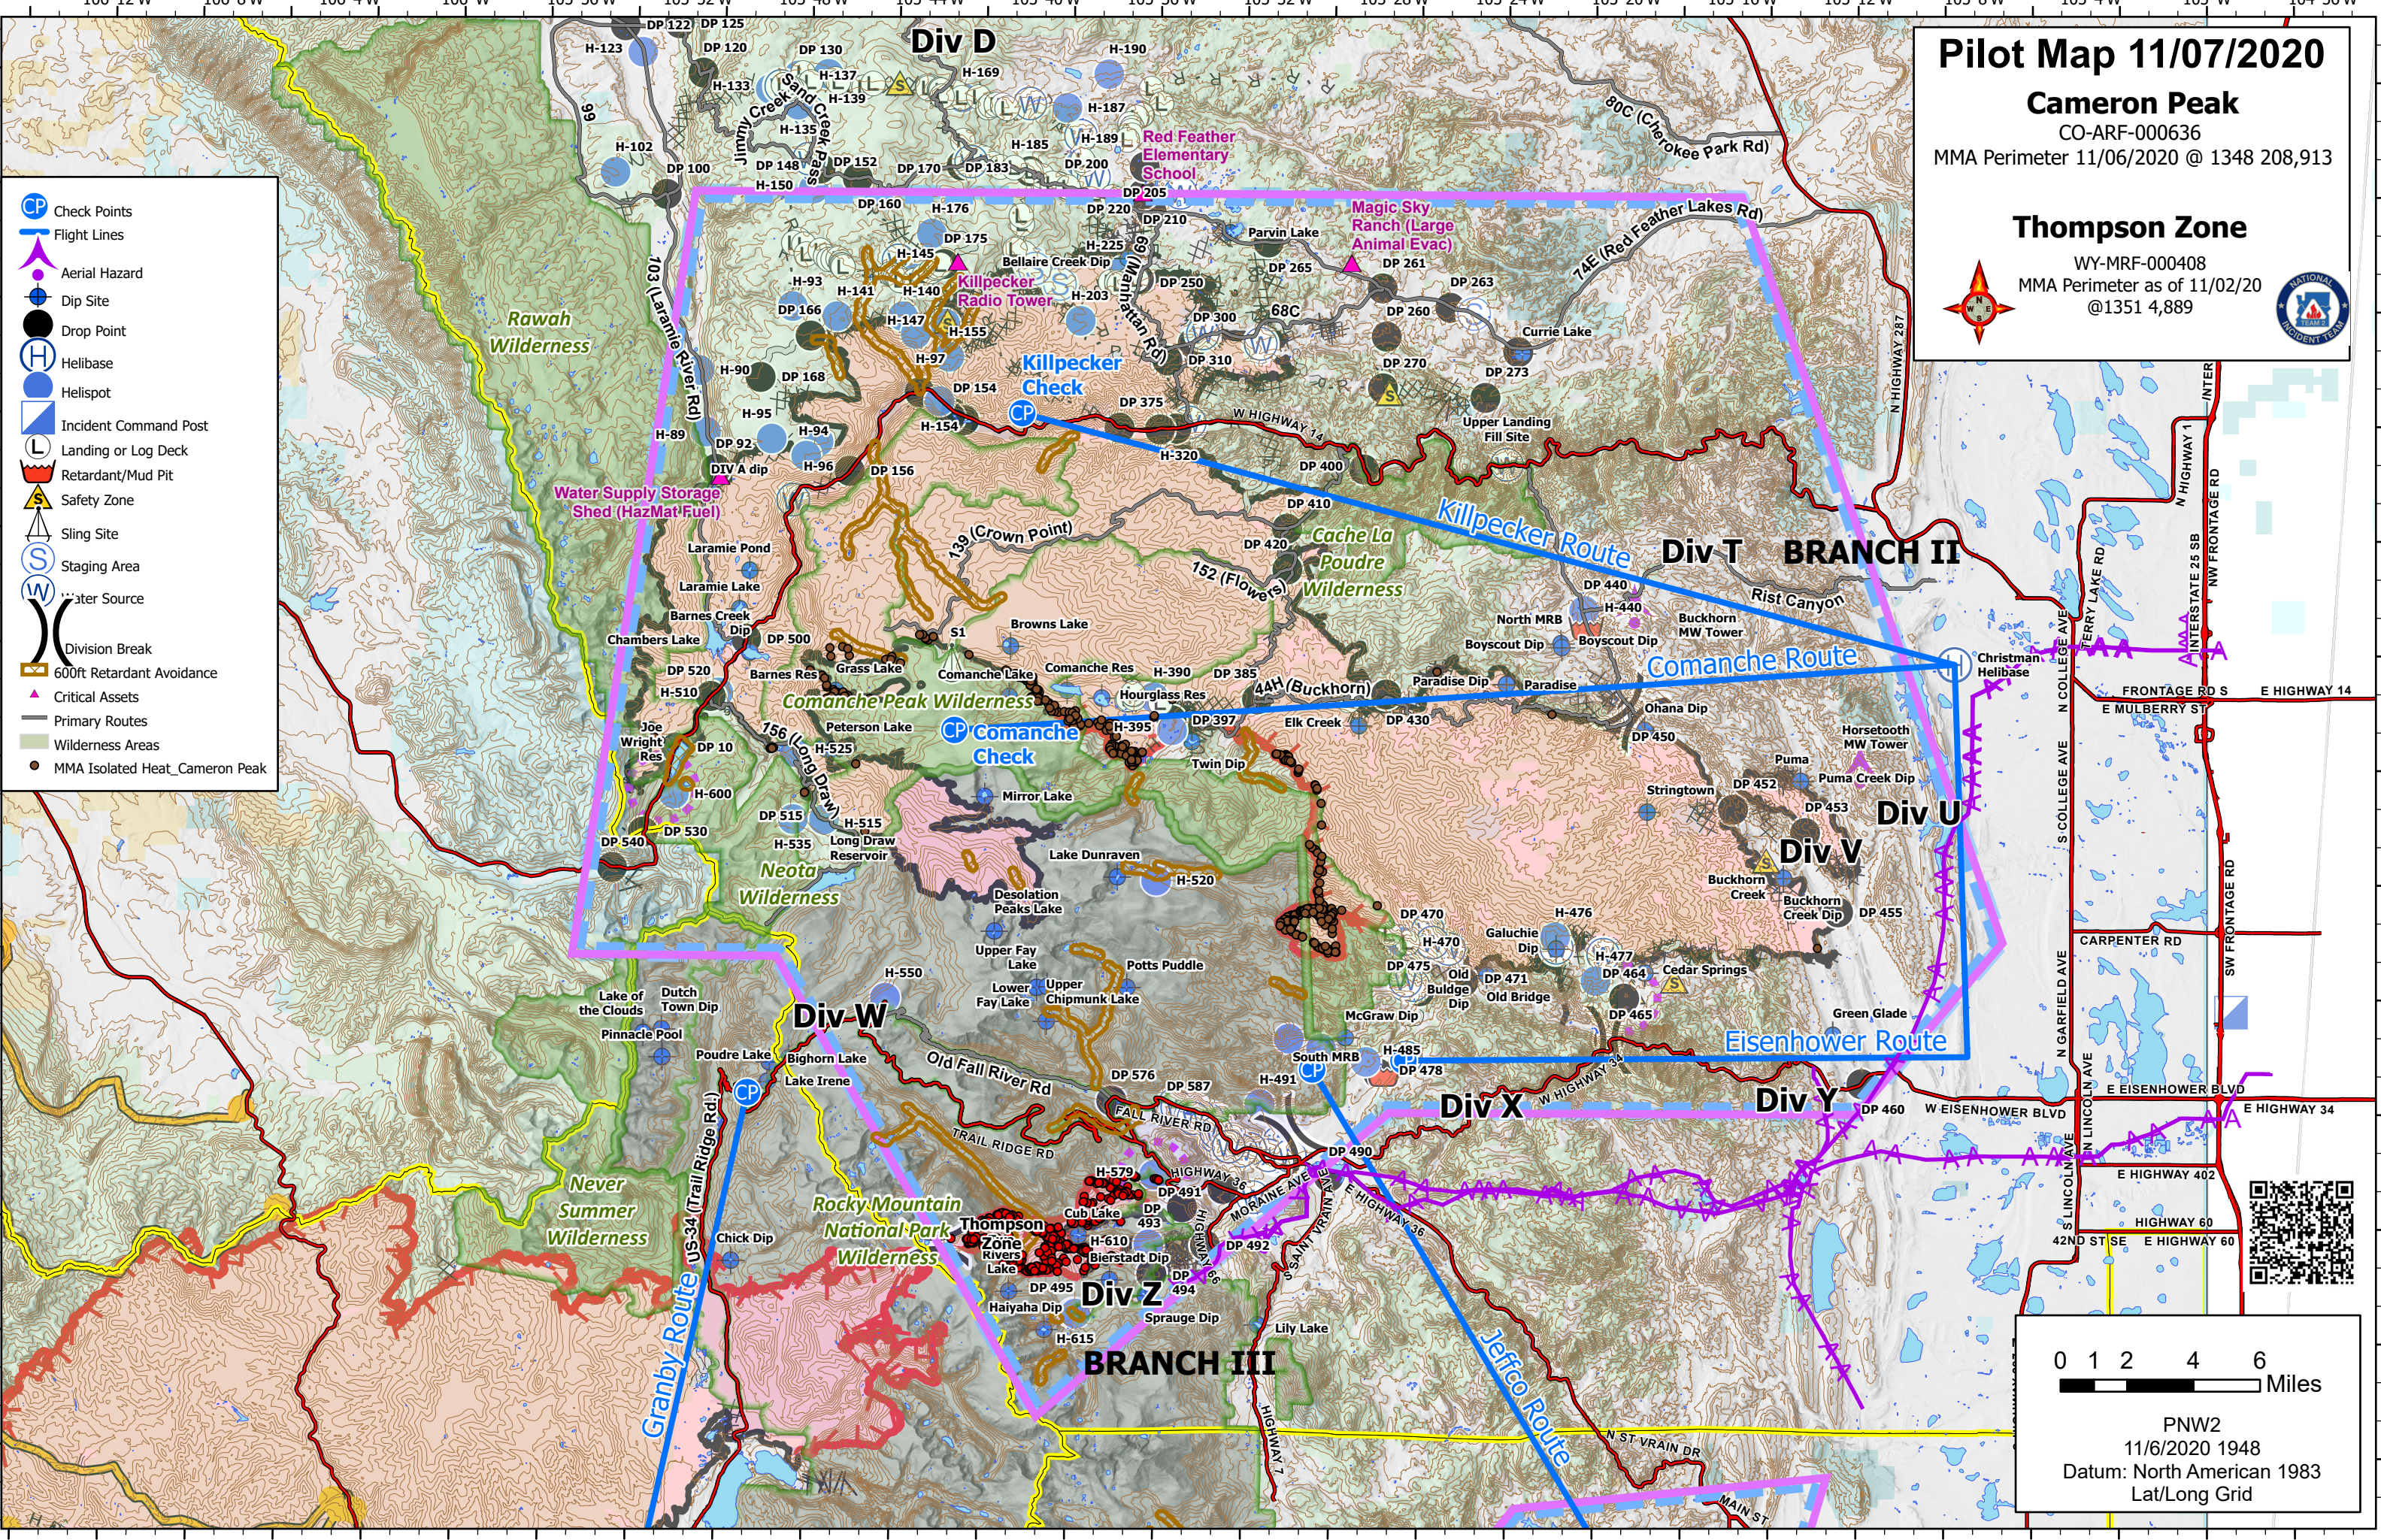

Pilot Map 11/07/2020
Cameron Peak
 CO-ARF-000636
 MMA Perimeter 11/06/2020 @ 1348 208,913

Thompson Zone
 WY-MRF-000408
 MMA Perimeter as of 11/02/20 @ 1351 4,889

-  Check Points
-  Flight Lines
-  Aerial Hazard
-  Dip Site
-  Drop Point
-  Helibase
-  Helispot
-  Incident Command Post
-  Landing or Log Deck
-  Retardant/Mud Pit
-  Safety Zone
-  Sling Site
-  Staging Area
-  Water Source
-  Division Break
-  600ft Retardant Avoidance
-  Critical Assets
-  Primary Routes
-  Wilderness Areas
-  MMA Isolated Heat_Cameron Peak

0 1 2 4 6 Miles

PNW2
 11/6/2020 1948
 Datum: North American 1983
 Lat/Long Grid