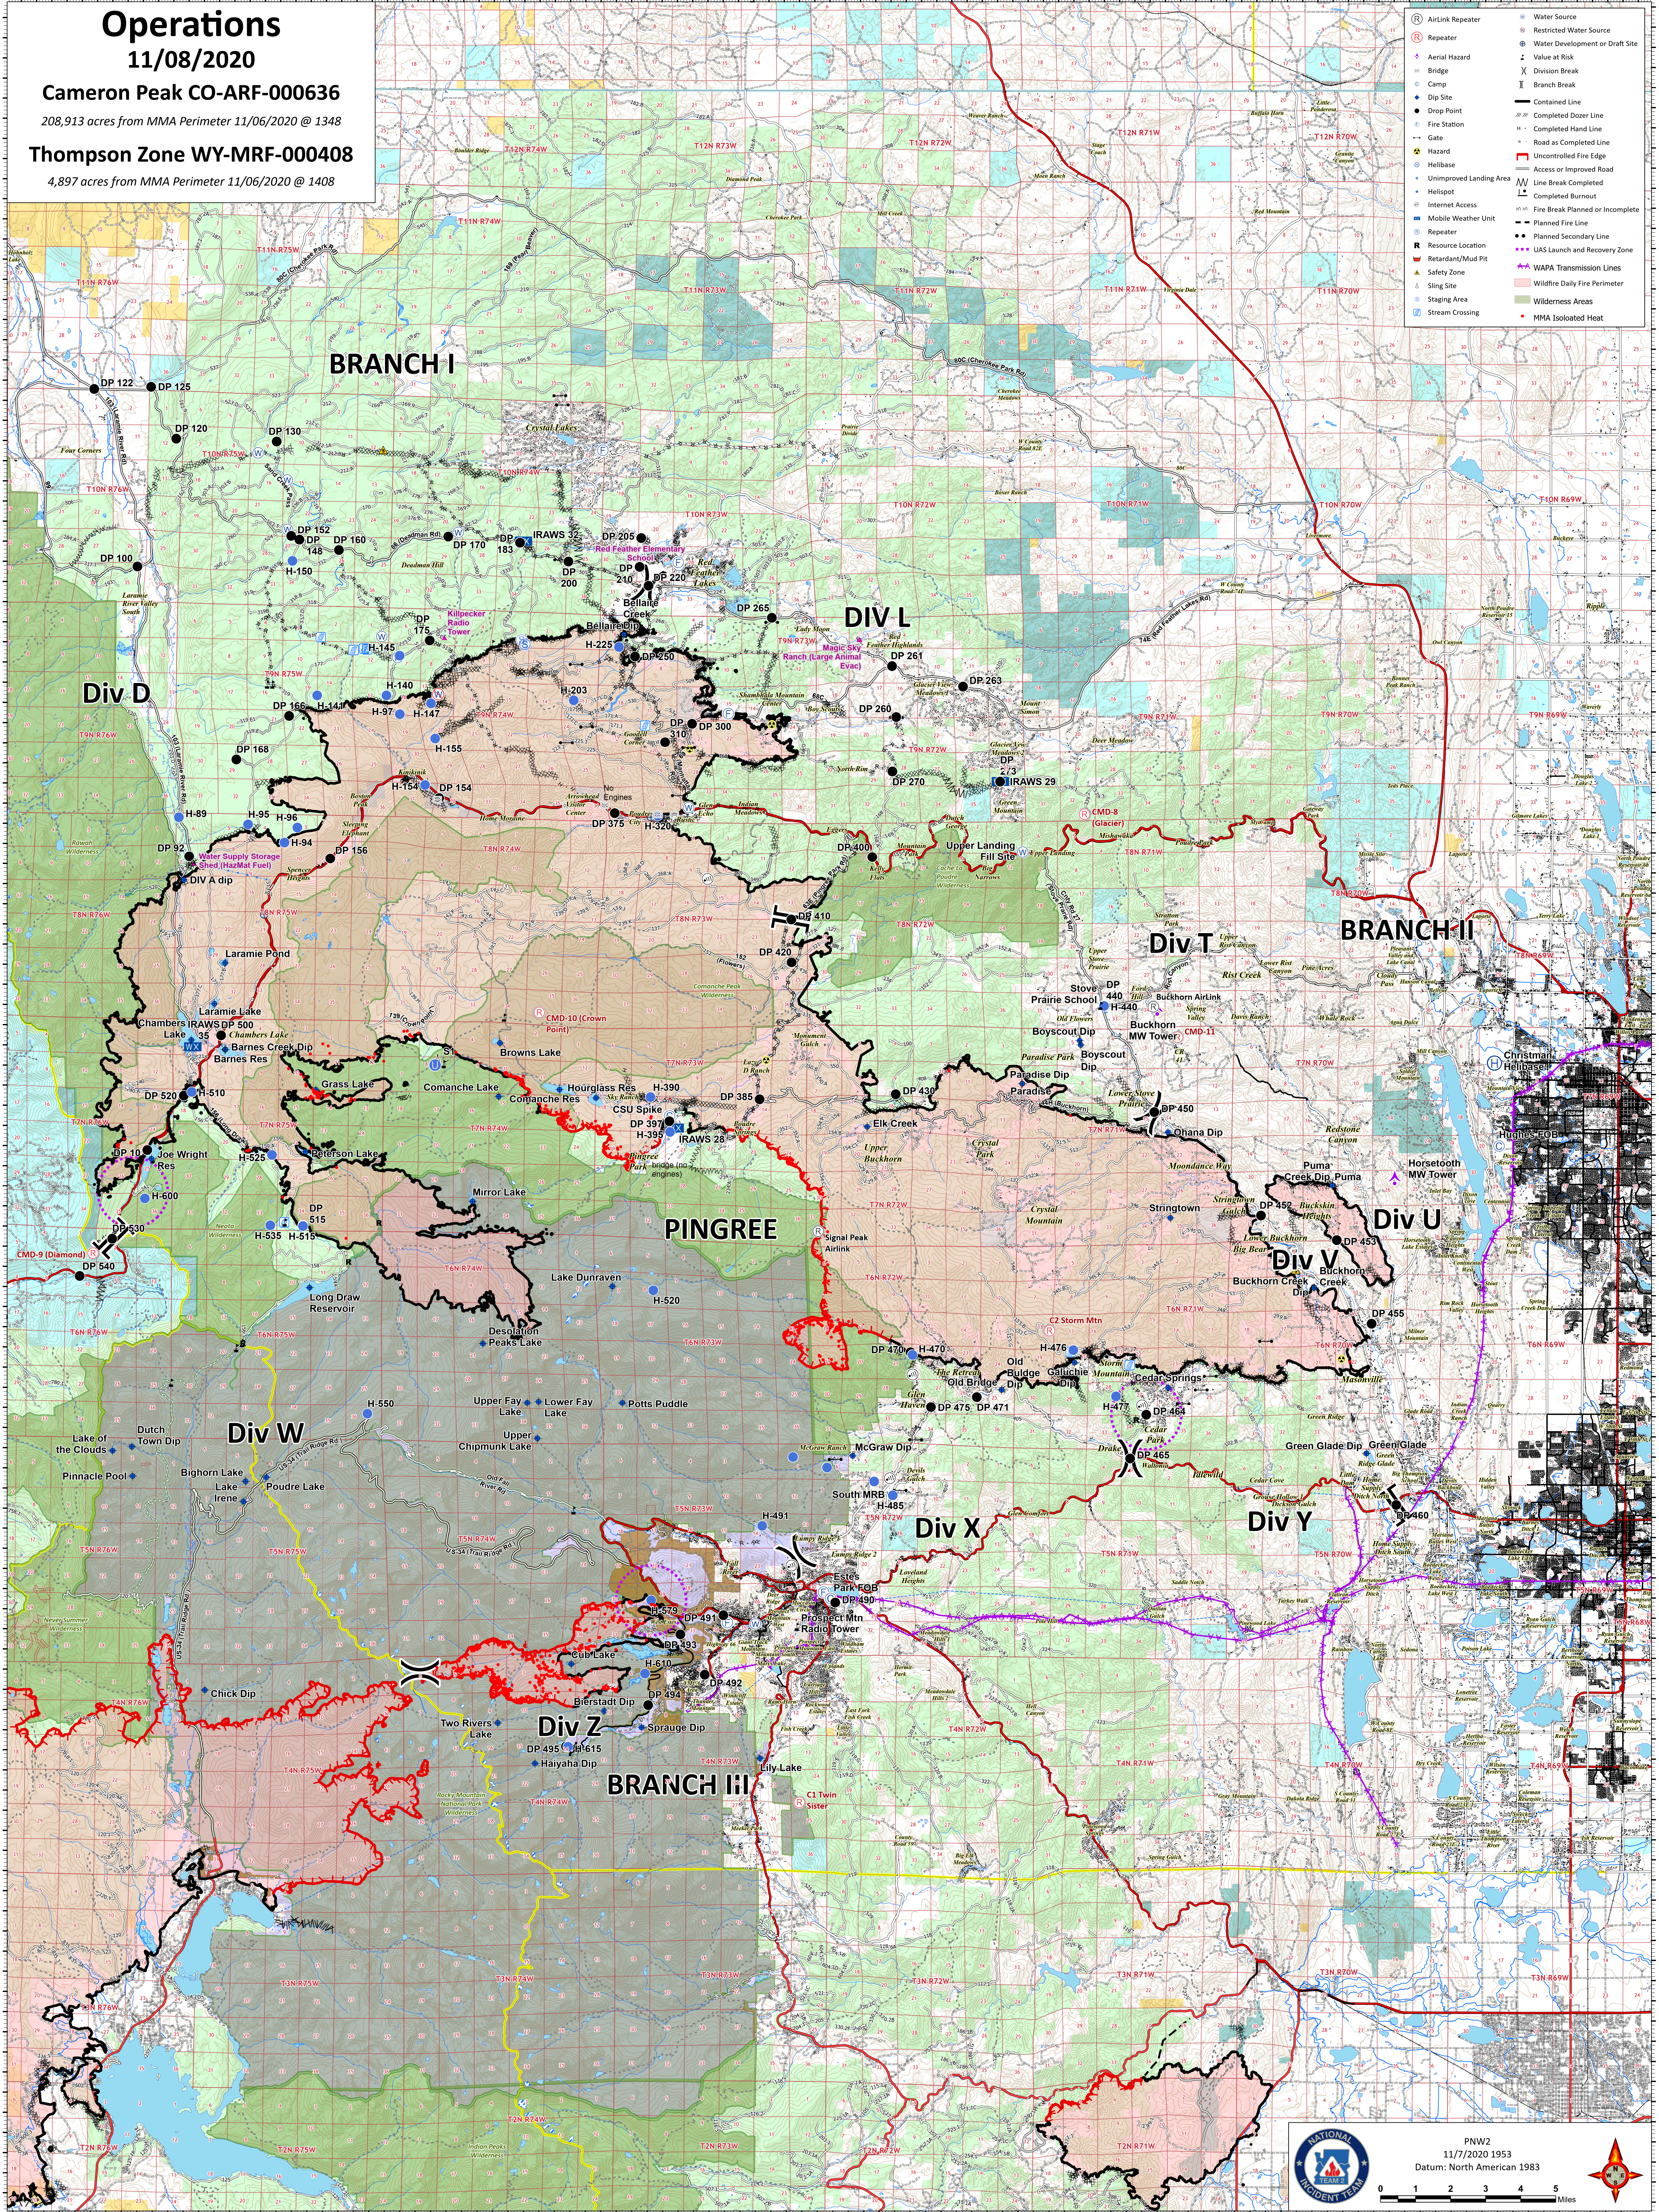

Operations

11/08/2020

Cameron Peak CO-ARF-000636

208,913 acres from MMA Perimeter 11/06/2020 @ 1348

Thompson Zone WY-MRF-000408

4,897 acres from MMA Perimeter 11/06/2020 @ 1408

AirLink Repeater	Water Source
Repeater	Restricted Water Source
Aerial Hazard	Water Development or Draft Site
Bridge	Value at Risk
Camp	Division Break
Dip Site	Branch Break
Drop Point	Completed Line
Fire Station	Completed Hand Line
Gate	Road as Completed Line
Hazard	Access or Improved Road
Helibase	Uncontrolled Fire Edge
Unimproved Landing Area	Line Break Completed
Heliport	Completed Burnout
Internet Access	Fire Break Planned or Incomplete
Mobile Weather Unit	Planned Fire Line
Repeater	Planned Secondary Zone
Resource Location	UAS Launch and Recovery Zone
Retardant/Mud Pit	WAPA Transmission Lines
Safety Zone	Wildfire Daily Fire Perimeter
Sling Site	Wilderness Areas
Staging Area	Stream Crossing
MMA Isolated Heat	

PNW2
11/7/2020 1953
Datum: North American 1983