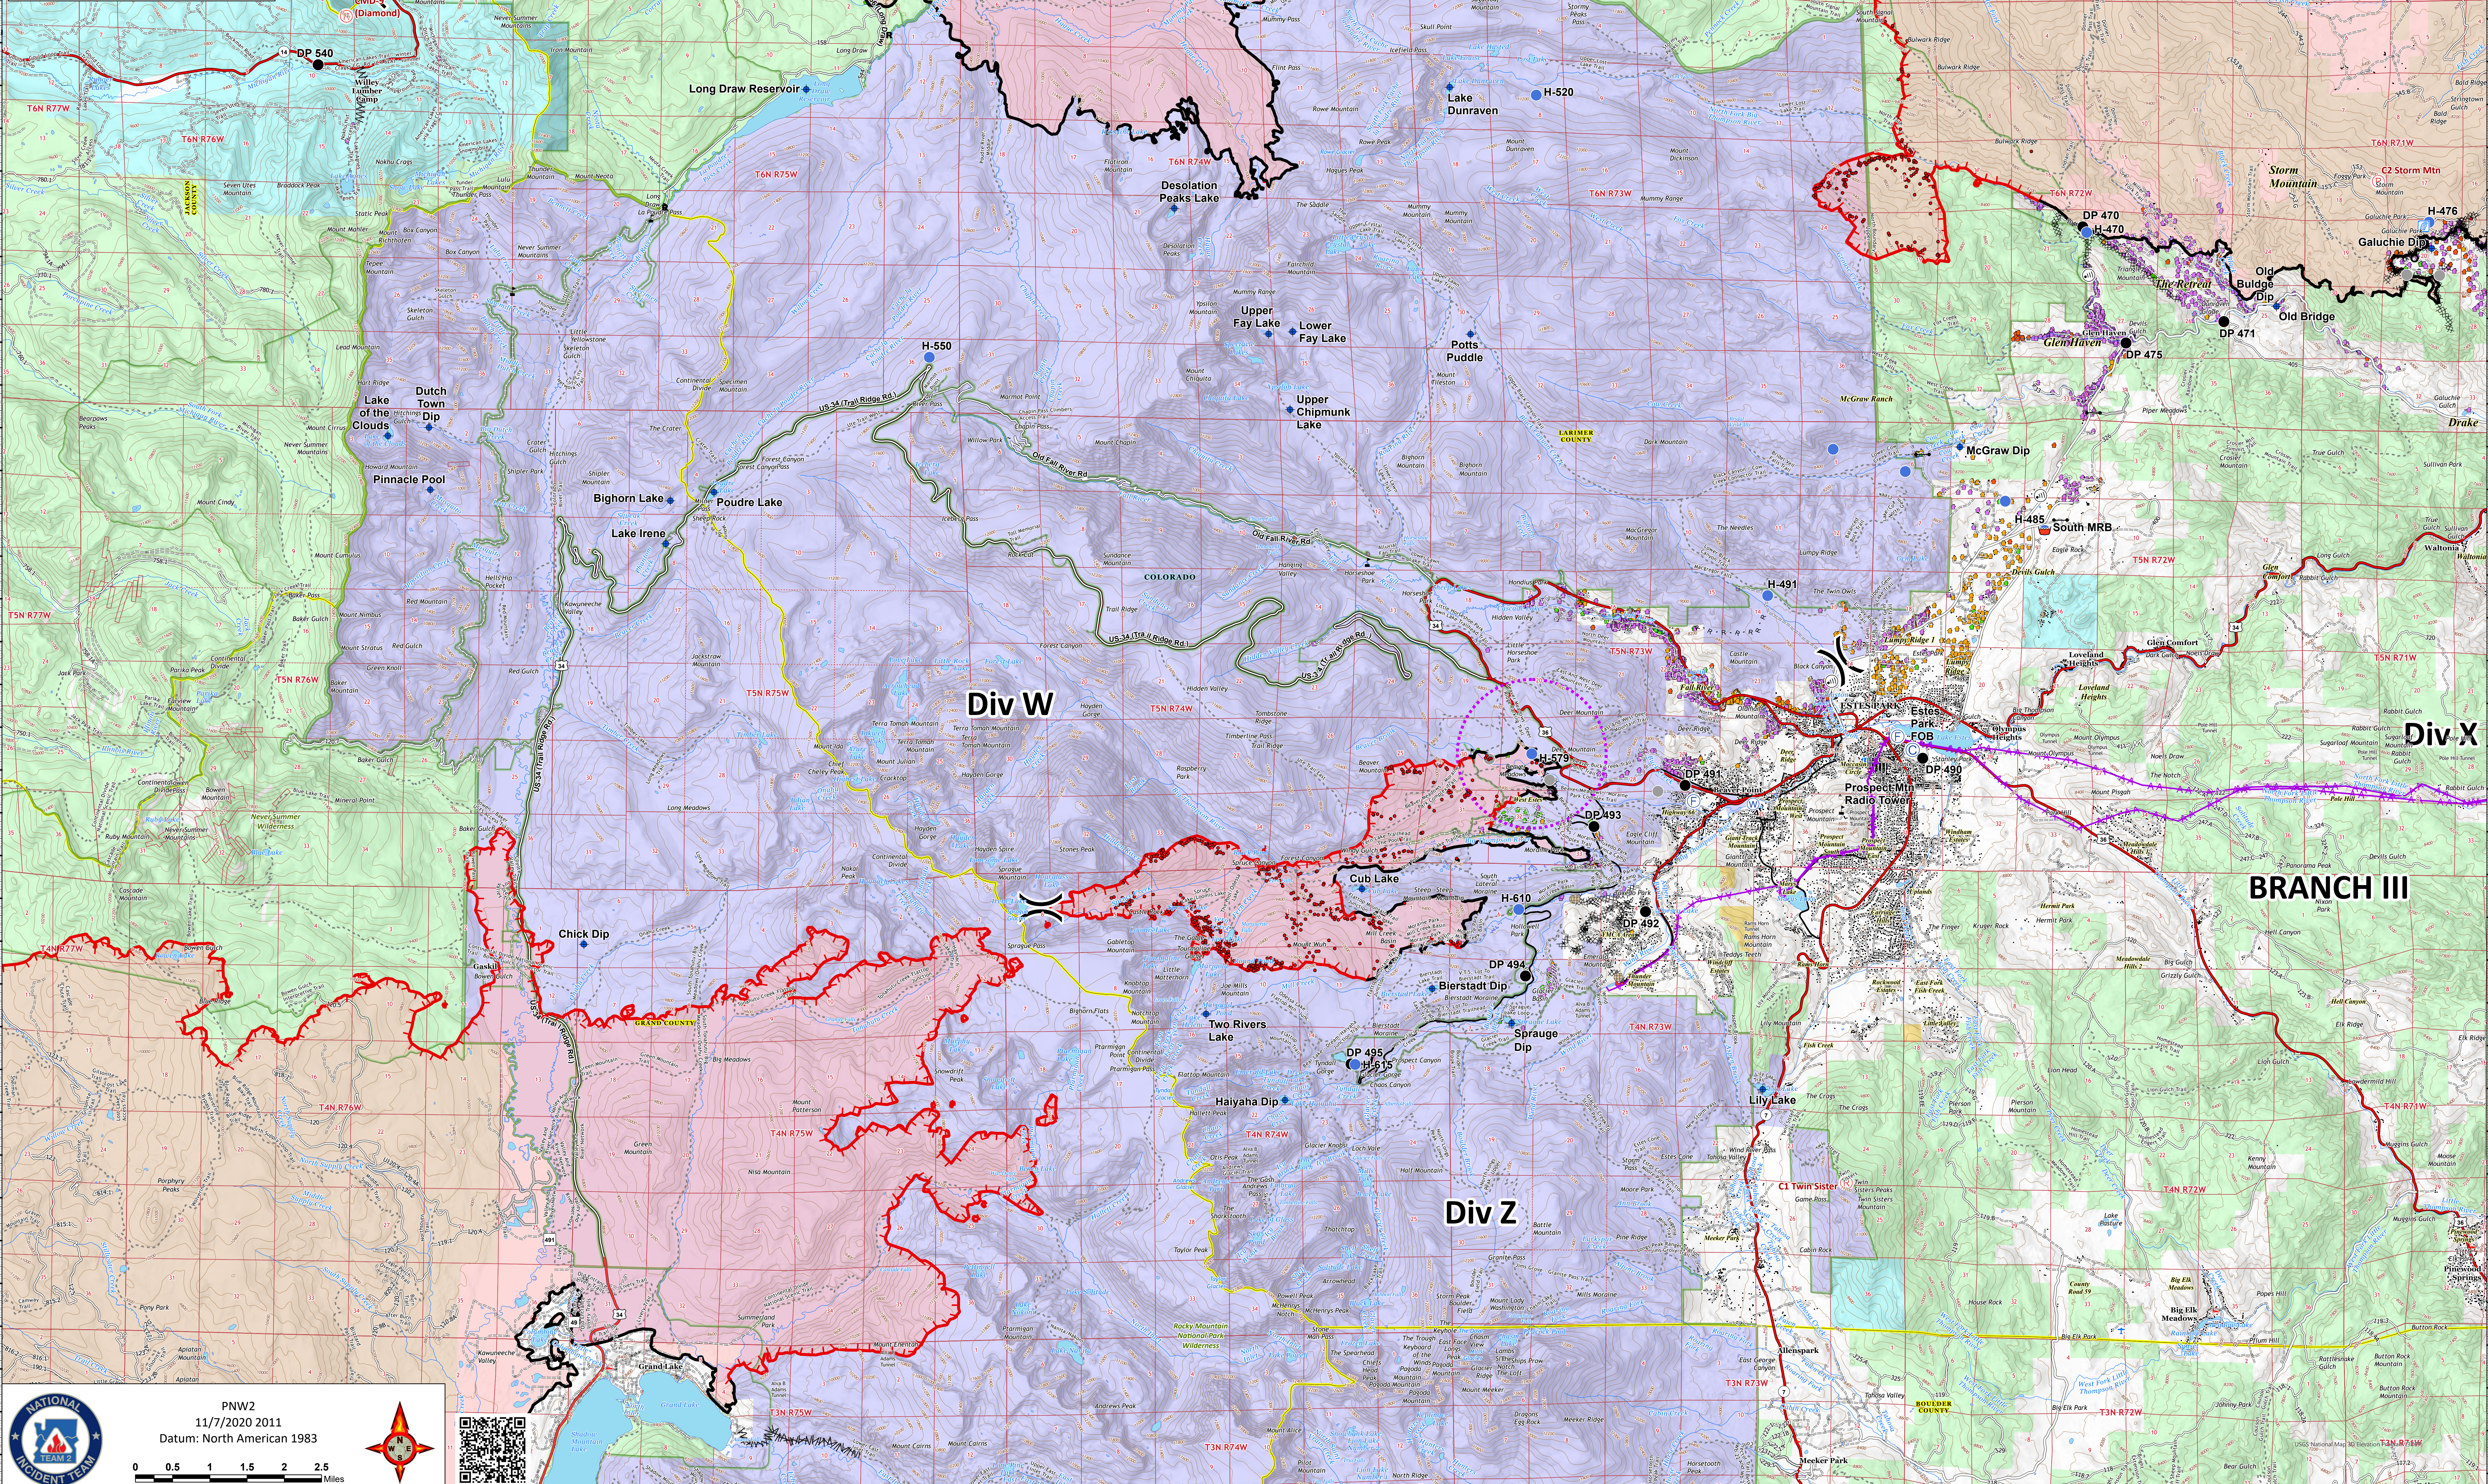

Ops RMNP

11/08/2020

Cameron Peak CO-ARF-000636

208,913 acres from MMA Perimeter 11/06/2020 @ 1348

Thompson Zone WY-MRF-000408

4,897 acres from MMA Perimeter 11/06/2020 @ 1408

- AirLink Repeater
- Repeater
- Bridge
- Camp
- Culvert
- Dip Site
- Drop Point
- Fence - Cut/Damaged
- Fire Station
- Gate
- Helipad
- Internet Access
- Mobile Weather Unit
- Repeater
- Resource Location
- Retardant/Mud Pit
- Stream Crossing
- Water Source
- Value at Risk
- Other
- Division Break
- Branch Break
- Completed Dozer Line
- Completed Hand Line
- Road as Completed Line
- Uncontrolled Fire Edge
- Access or Improved Road
- Line Break Completed
- UAS Launch and Recovery Zone
- WAPA Transmission Lines
- Wildfire Daily Fire Perimeter
- Structure Triage
 - Defensible - Stand Alone
 - Defensible - Prep and Hold
 - Non-Defensible - Prep and Leave
 - Non-Defensible - Rescue Drive-By
 - Unknown
 - MMA Isolated Heat

NATIONAL INCIDENT TEAM

PNW2
11/7/2020 2011
Datum: North American 1983

0 0.5 1 1.5 2 2.5 Miles