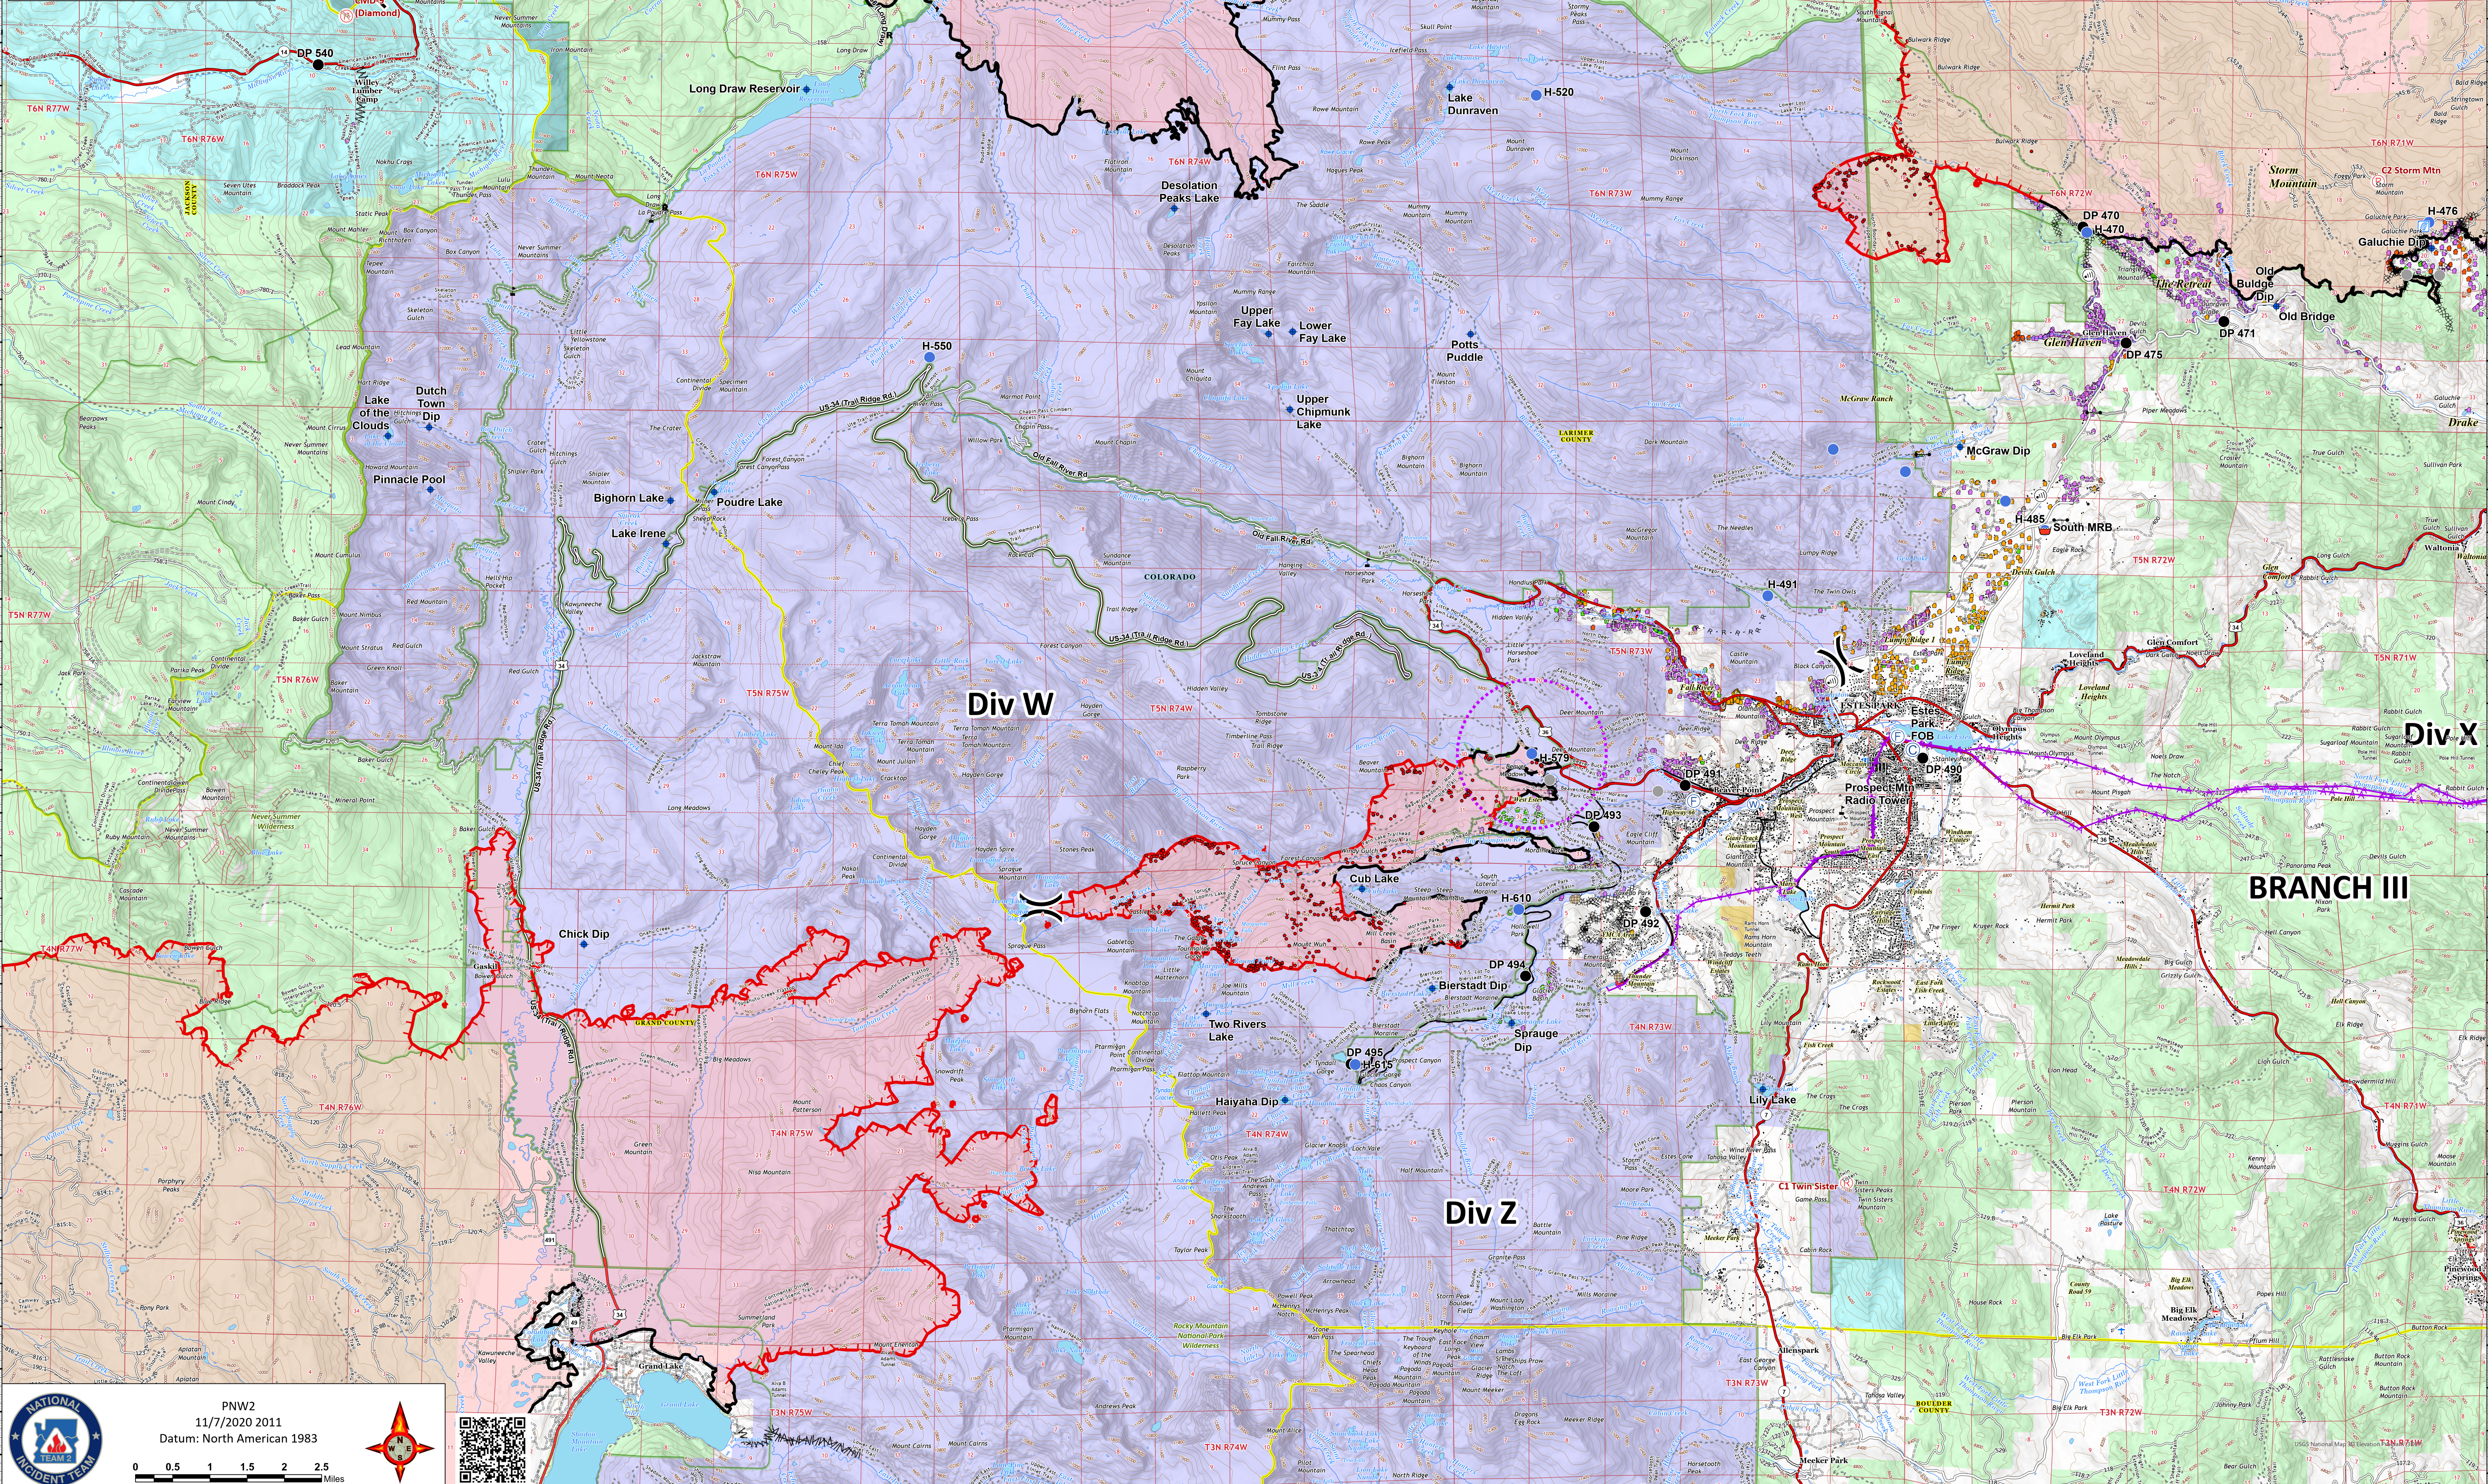

Ops RMNP

11/08/2020

Cameron Peak CO-ARF-000636

208,913 acres from MMA Perimeter 11/06/2020 @ 1348

Thompson Zone WY-MRF-000408

4,897 acres from MMA Perimeter 11/06/2020 @ 1408

- AirLink Repeater
- Repeater
- Bridge
- Camp
- Culvert
- Dip Site
- Drop Point
- Fence - Cut/Damaged
- Fire Station
- Gate
- Helipad
- Internet Access
- Mobile Weather Unit
- Repeater
- Resource Location
- Retardant/Mud Pit
- Stream Crossing
- Water Source
- Value at Risk
- Other
- Division Break
- Branch Break
- Contained Line
- Completed Dozer Line
- Completed Hand Line
- Road as Completed Line
- Uncontrolled Fire Edge
- Access or Improved Road
- Line Break Completed
- UAS Launch and Recovery Zone
- WAPA Transmission Lines
- Wildfire Daily Fire Perimeter
- Structure Triage
 - Defensible - Stand Alone
 - Defensible - Prep and Hold
 - Non-Defensible - Prep and Leave
 - Non-Defensible - Rescue Drive-By
 - Unknown
 - MMA Isolated Heat

NATIONAL INCIDENT TEAM

PNW2
11/7/2020 2011
Datum: North American 1983

0 0.5 1 1.5 2 2.5 Miles