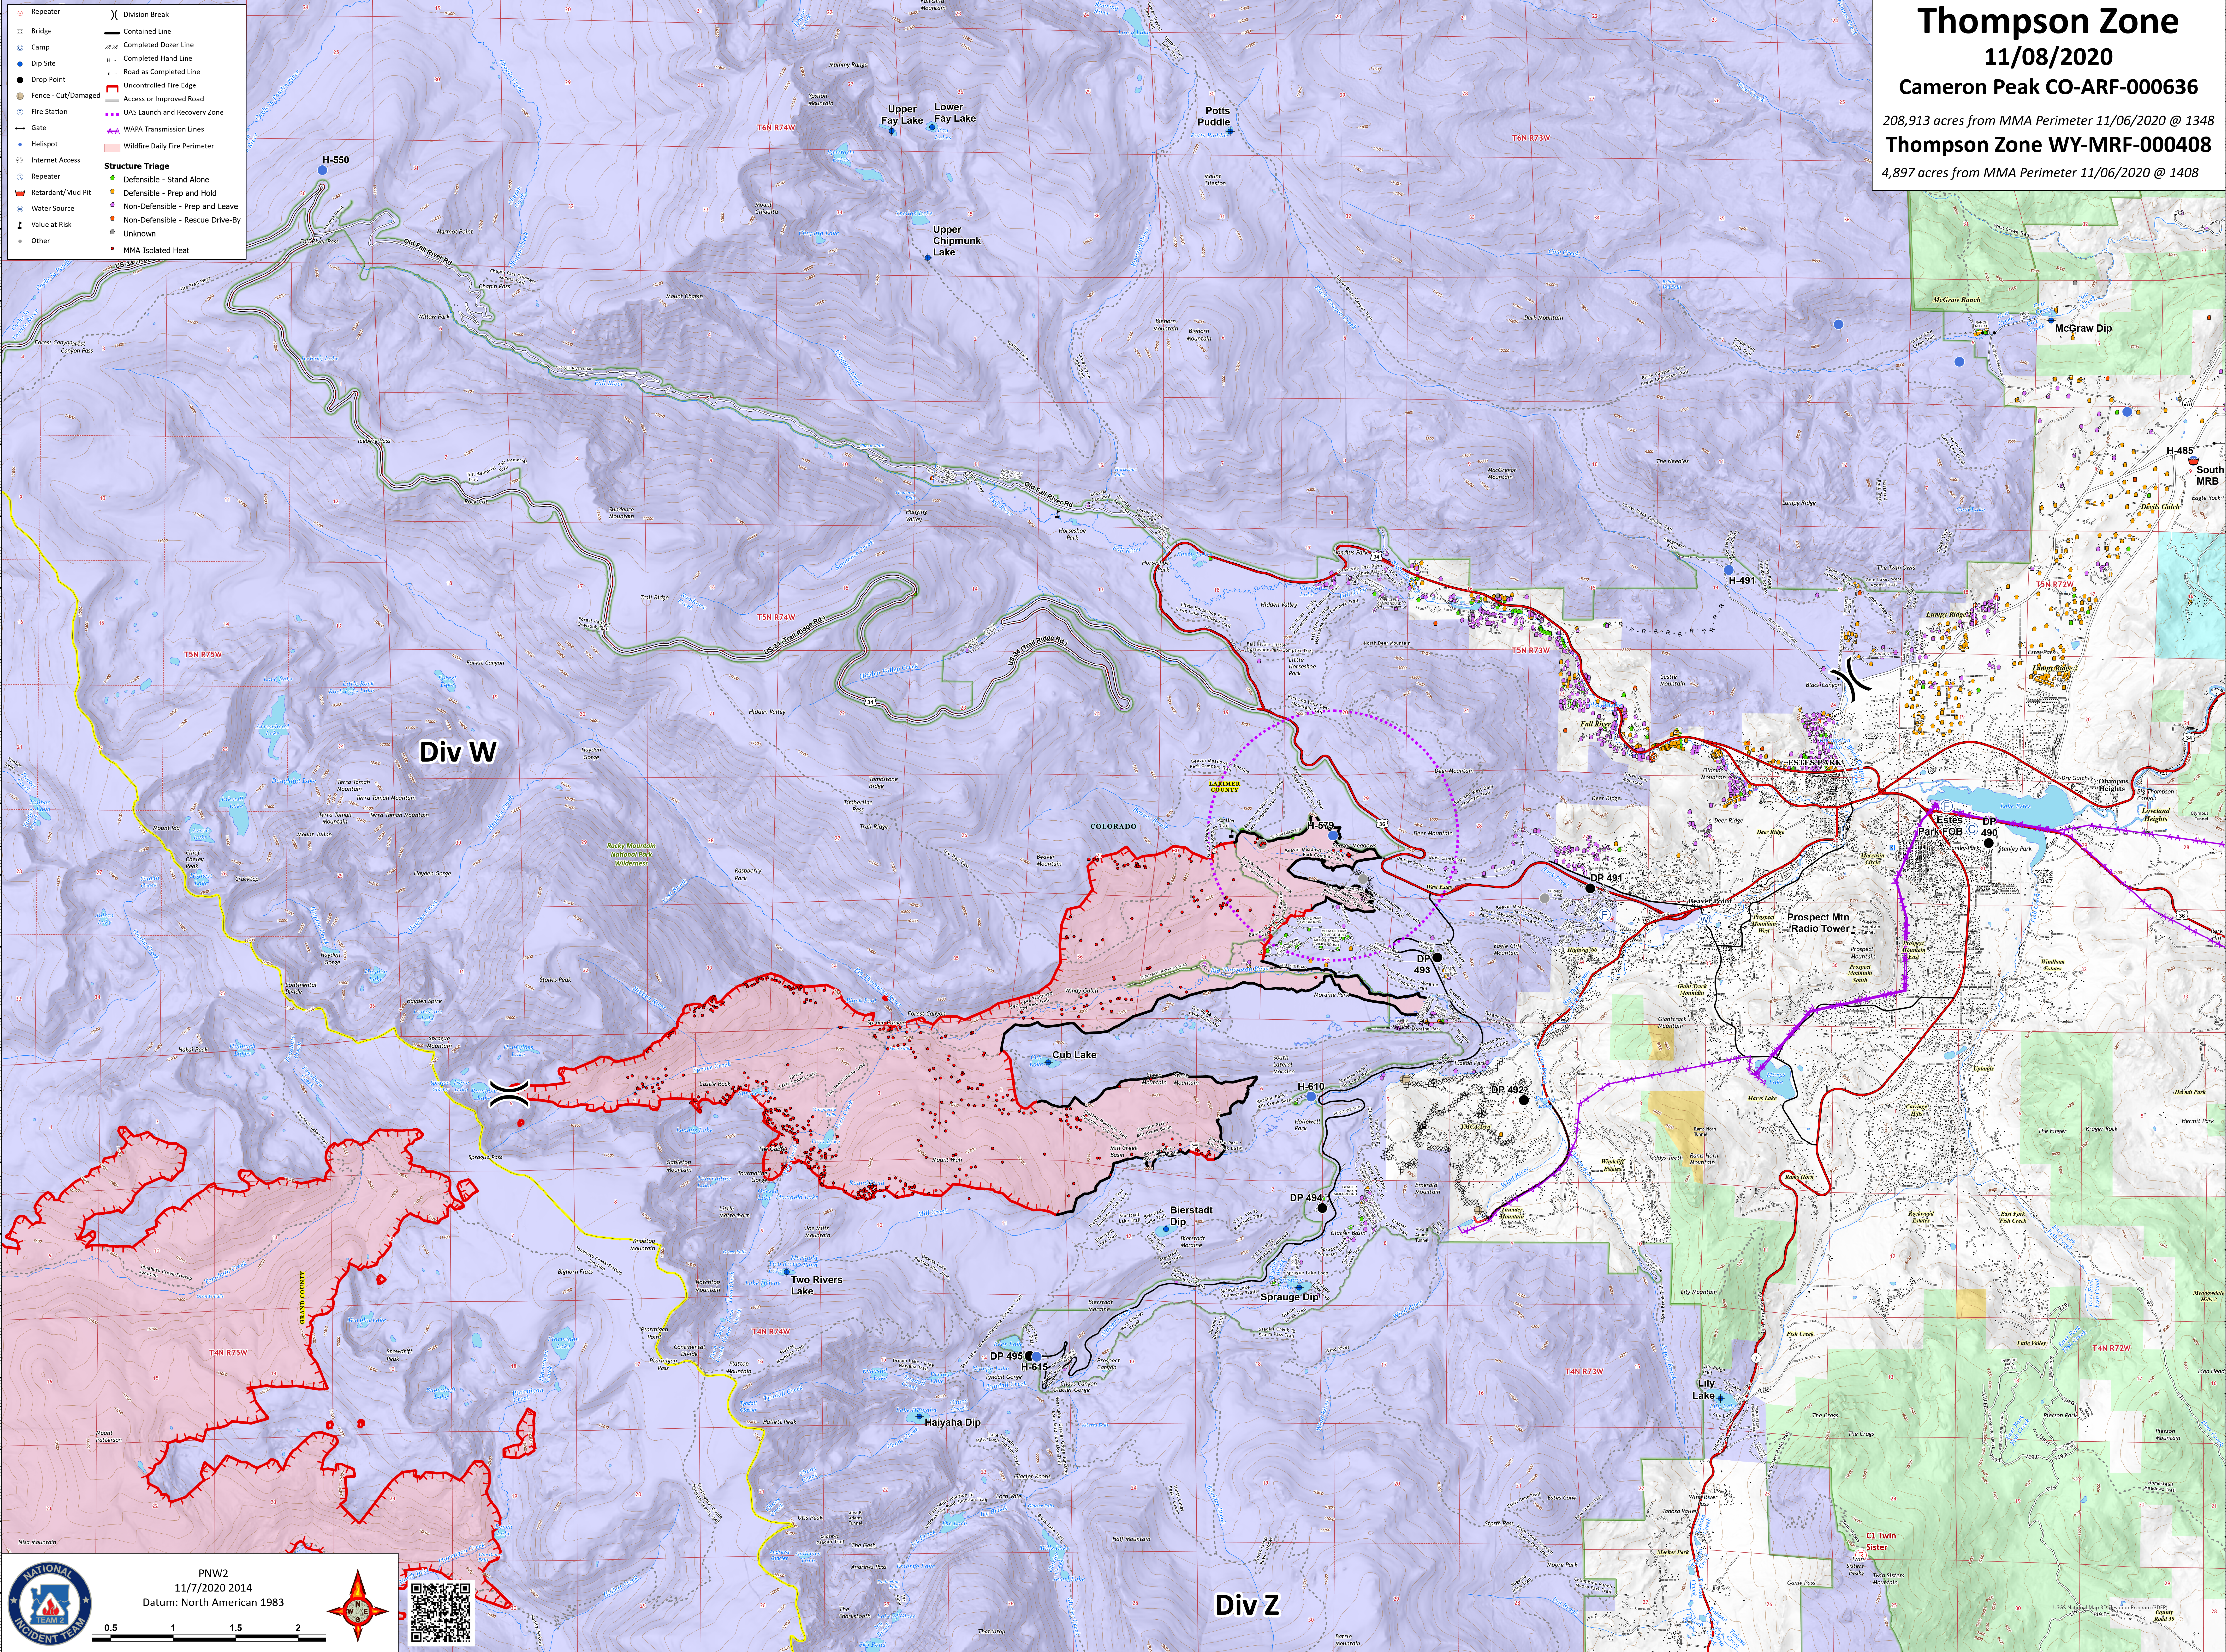

Thompson Zone
11/08/2020
Cameron Peak CO-ARF-000636
 208,913 acres from MMA Perimeter 11/06/2020 @ 1348
Thompson Zone WY-MRF-000408
 4,897 acres from MMA Perimeter 11/06/2020 @ 1408

- Repeater
- ⊗ Bridge
- ⊙ Camp
- ◆ Dip Site
- Drop Point
- ⊖ Fence - Cut/Damaged
- ⊙ Fire Station
- Gate
- ⊙ Helispot
- ⊙ Internet Access
- ⊙ Repeater
- ⊙ Water Source
- ⊙ Value at Risk
- ⊙ Other
- ⊗ Division Break
- Contained Line
- ⊖ Completed Dozer Line
- ⊖ Completed Hand Line
- ⊖ Road as Completed Line
- ⊖ Uncontrolled Fire Edge
- ⊖ Access or Improved Road
- ⊖ UAS Launch and Recovery Zone
- ⊖ WAPA Transmission Lines
- ⊖ Wildfire Daily Fire Perimeter
- Structure Triage**
- Defensible - Stand Alone
- Defensible - Prep and Hold
- Non-Defensible - Prep and Leave
- Non-Defensible - Rescue Drive-By
- Unknown
- MMA Isolated Heat

NATIONAL INCIDENT TEAM
 PNW2
 11/7/2020 2014
 Datum: North American 1983

USGS National Map 3D Simulation Program (3D) © 2019
 1:250,000 Scale
 11/06/2020