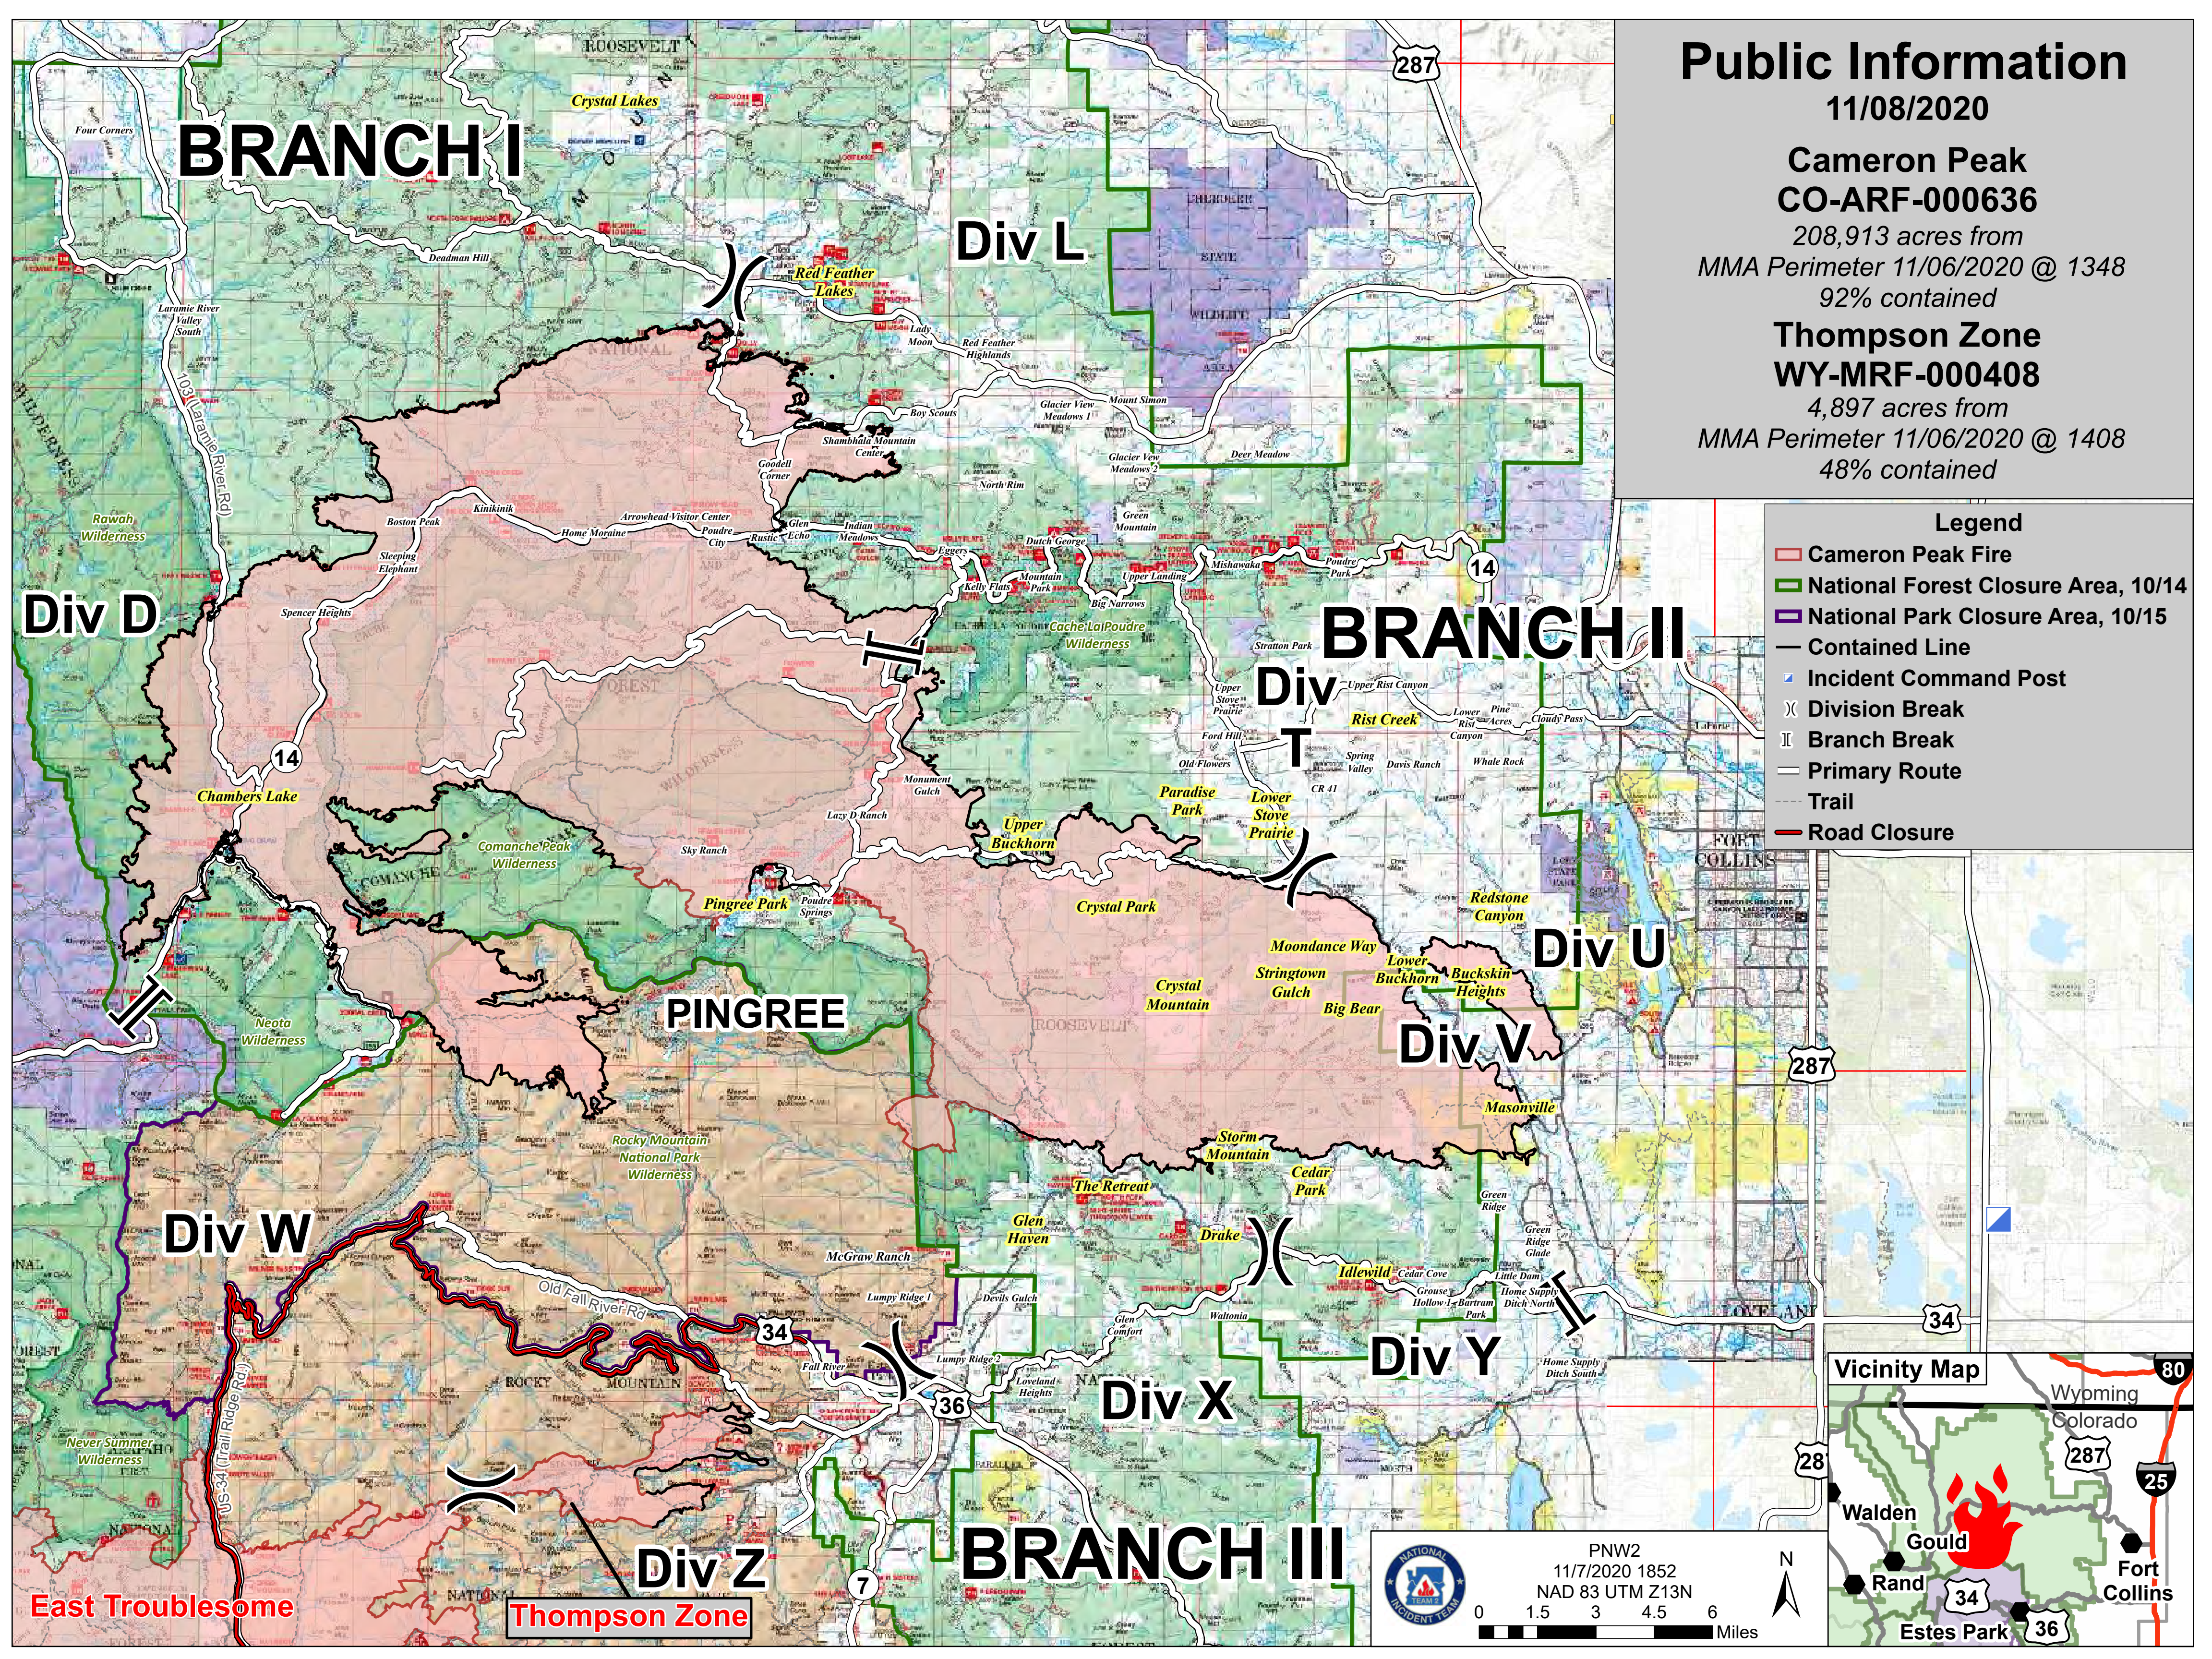

Public Information

11/08/2020

Cameron Peak
CO-ARF-000636

208,913 acres from
MMA Perimeter 11/06/2020 @ 1348
92% contained

Thompson Zone
WY-MRF-000408

4,897 acres from
MMA Perimeter 11/06/2020 @ 1408
48% contained

BRANCH I

Div L

BRANCH II

Div T

Div U

Div V

Div W

Div X

Div Y

Div Z

BRANCH III

PINGREE

East Troublesome

Thompson Zone