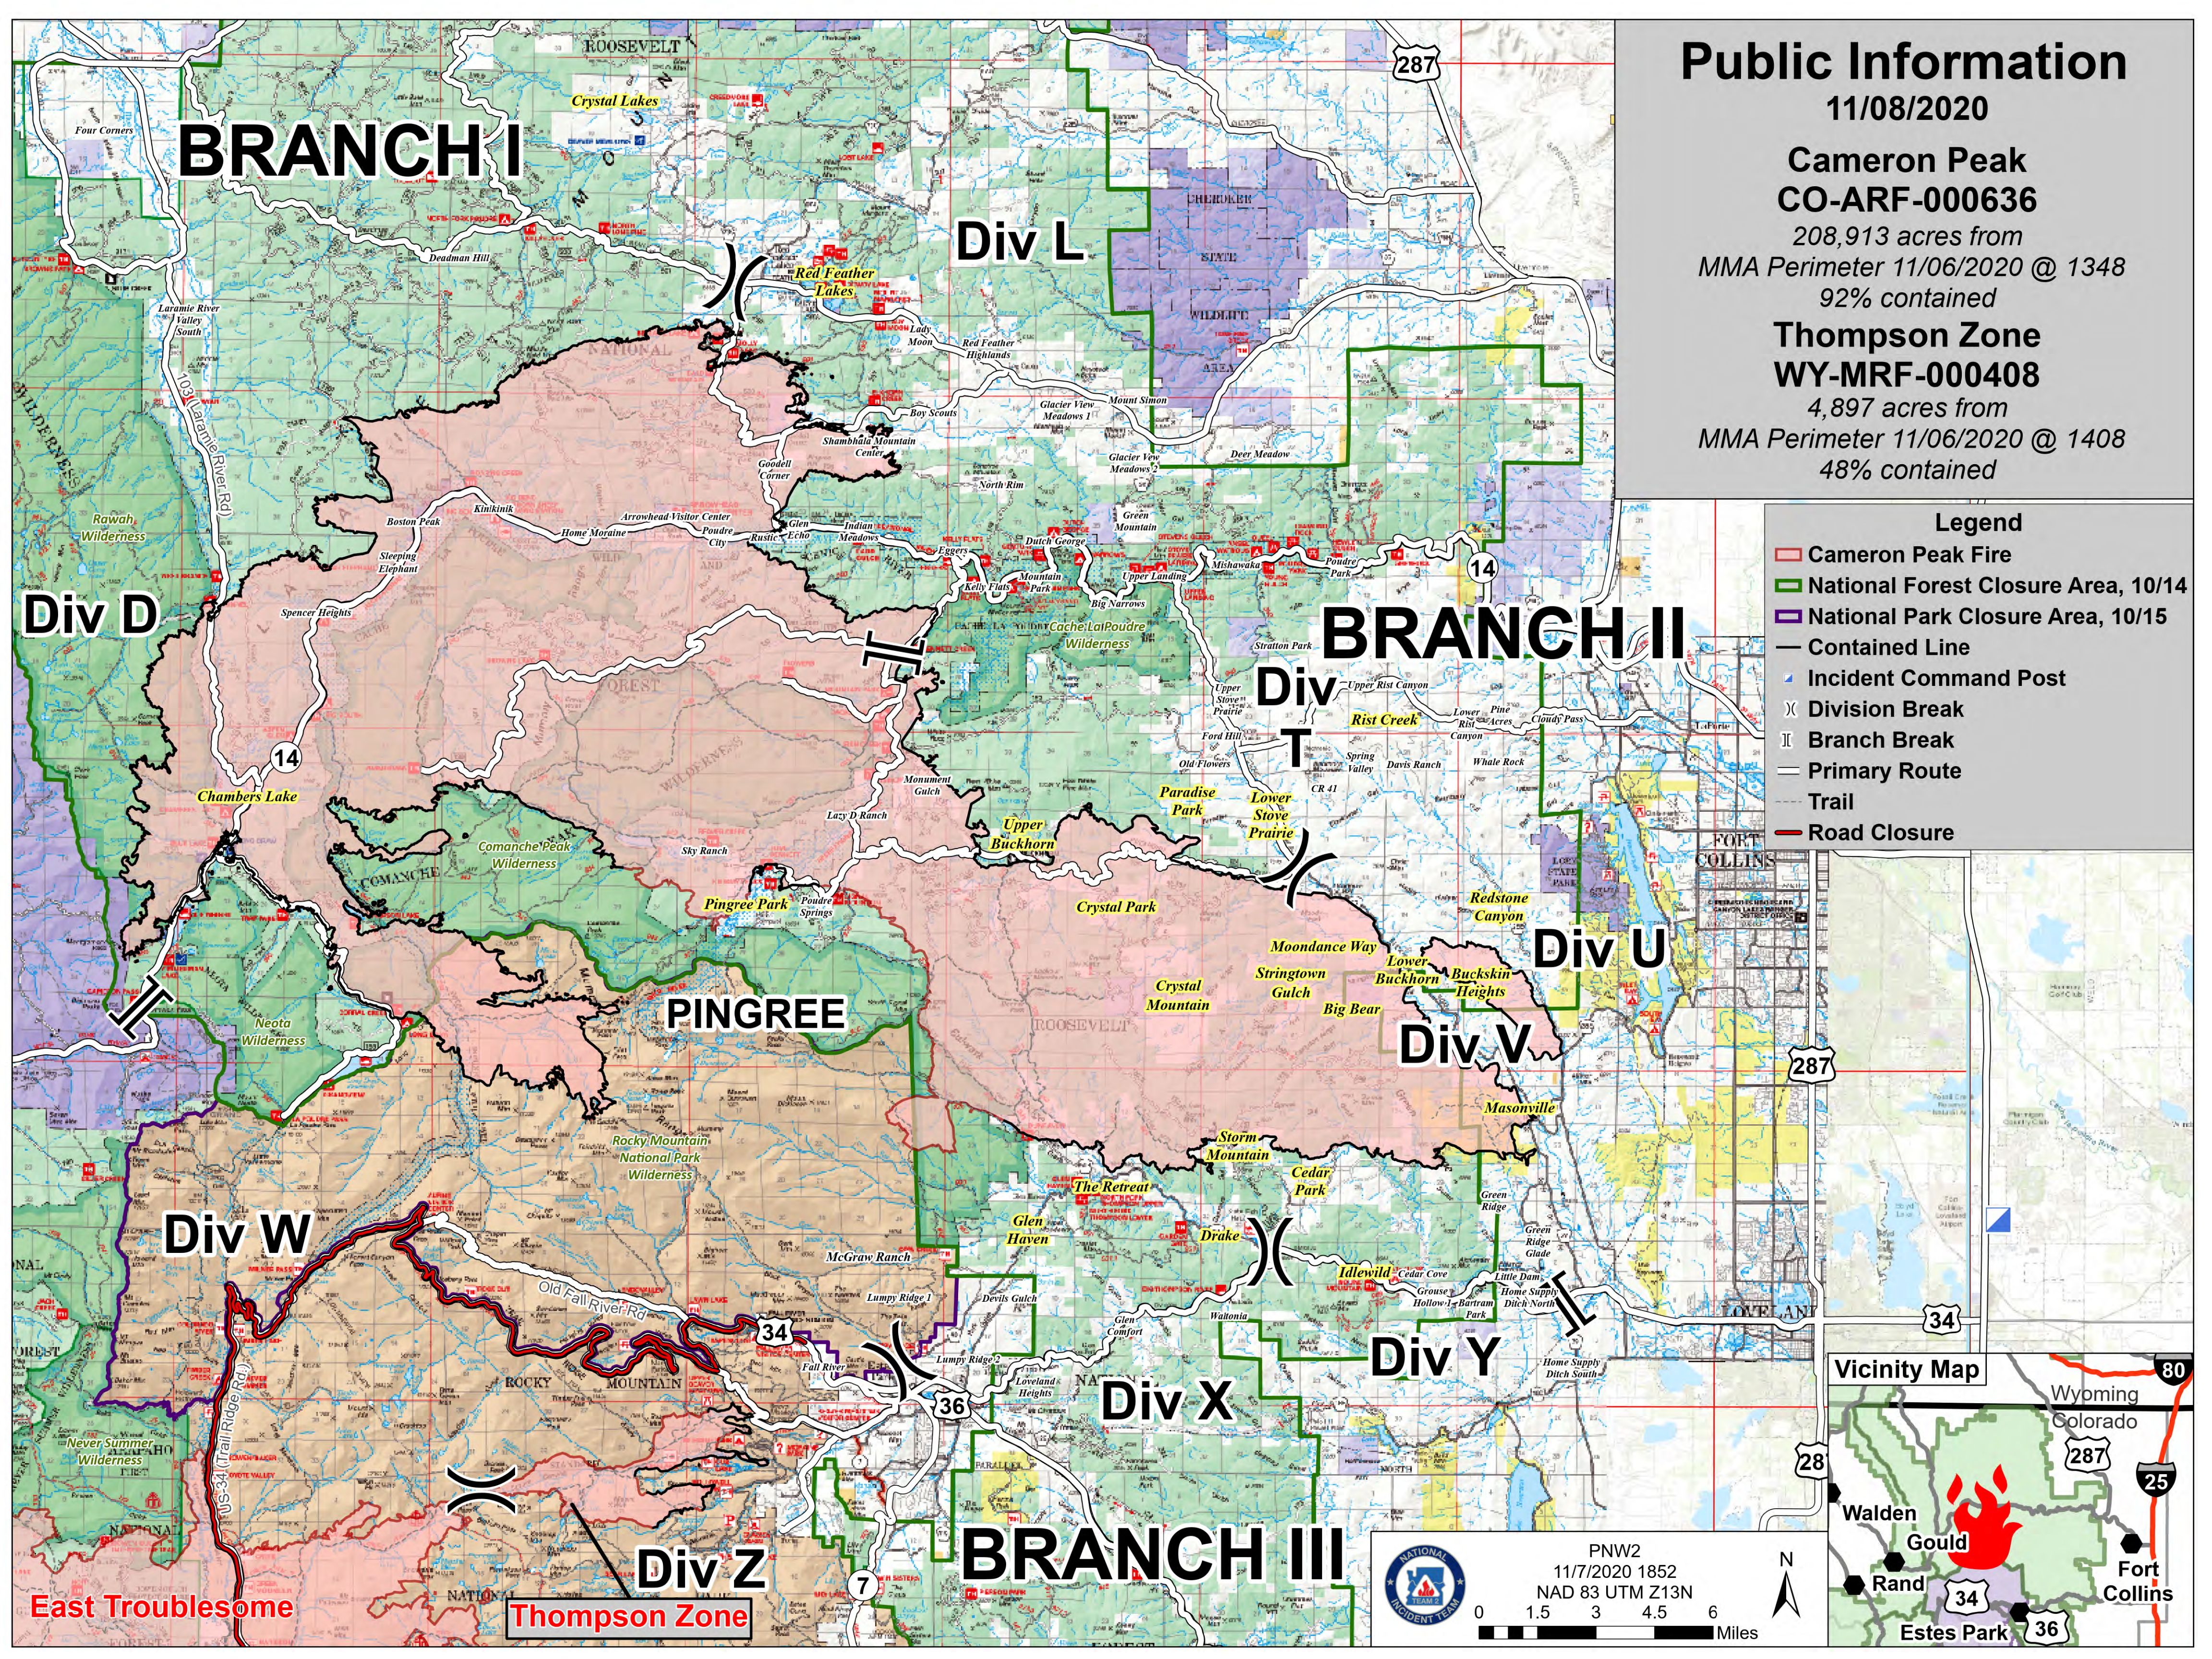

Public Information

11/08/2020

**Cameron Peak
CO-ARF-000636**

208,913 acres from
MMA Perimeter 11/06/2020 @ 1348
92% contained

**Thompson Zone
WY-MRF-000408**

4,897 acres from
MMA Perimeter 11/06/2020 @ 1408
48% contained

Legend

- Cameron Peak Fire
- National Forest Closure Area, 10/14
- National Park Closure Area, 10/15
- Contained Line
- Incident Command Post
- Division Break
- Branch Break
- Primary Route
- Trail
- Road Closure

PNW2
11/7/2020 1852
NAD 83 UTM Z13N

0 1.5 3 4.5 6 Miles

East Troublesome

Thompson Zone