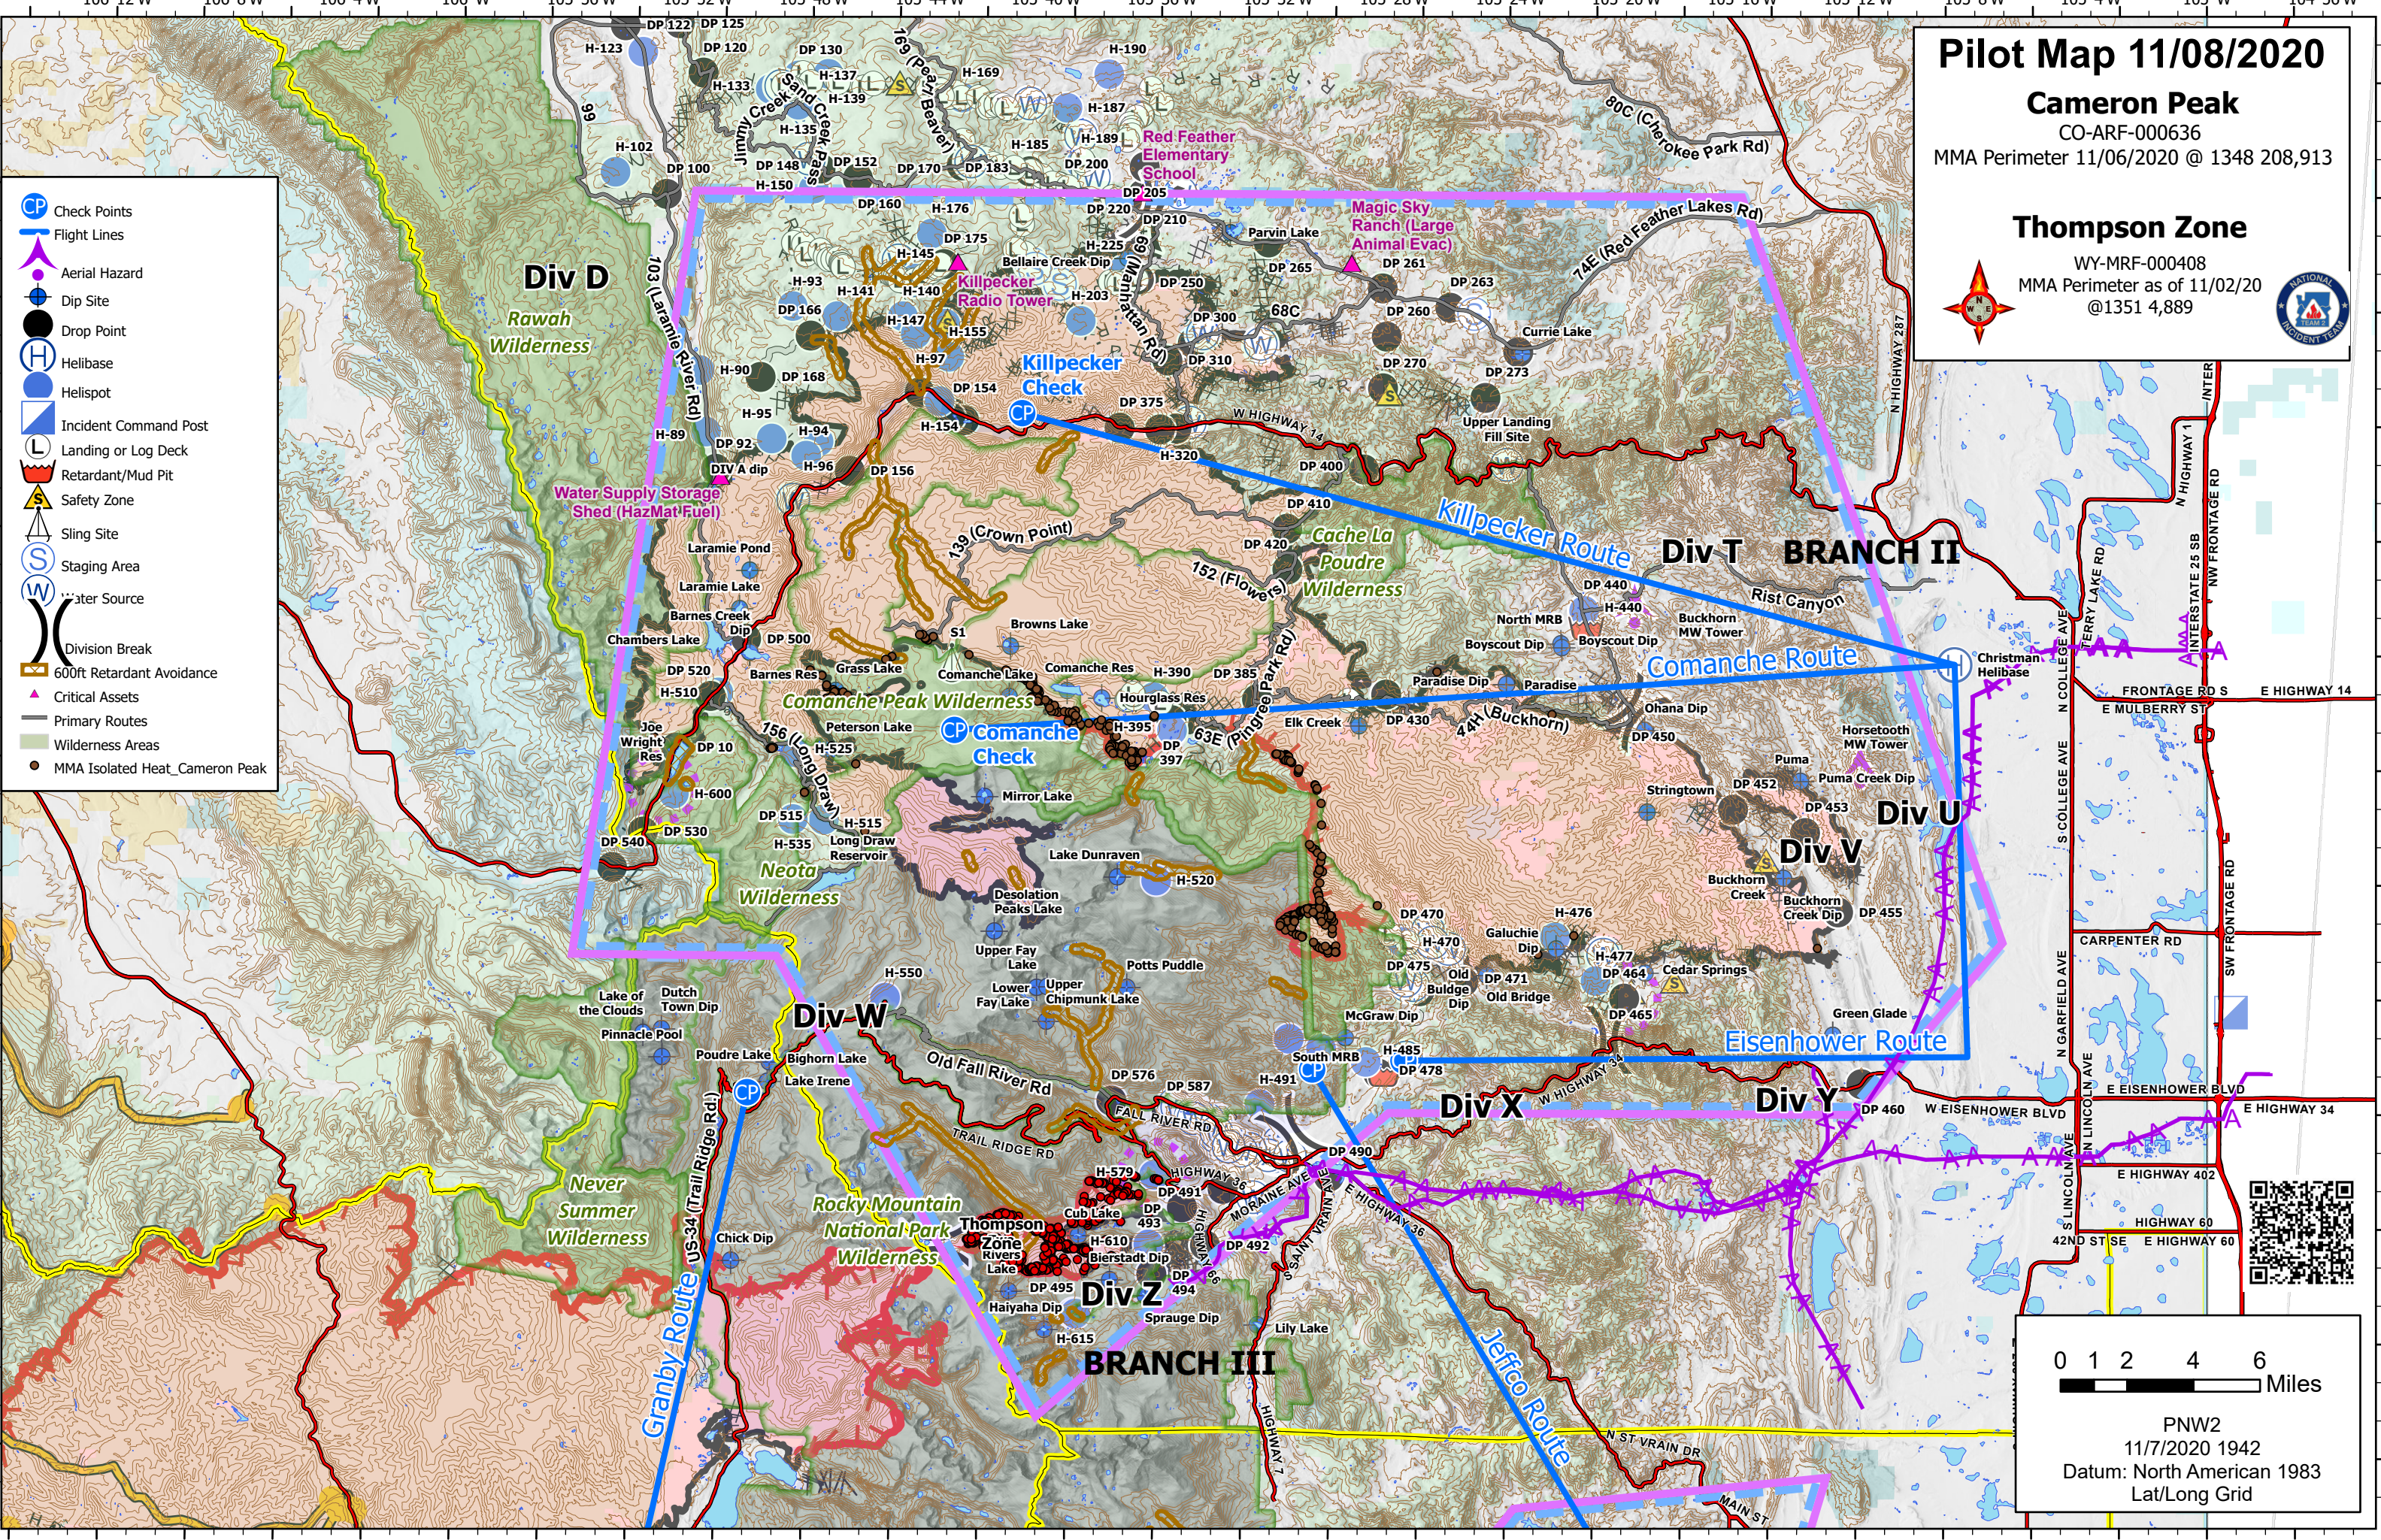

Pilot Map 11/08/2020
Cameron Peak
 CO-ARF-000636
 MMA Perimeter 11/06/2020 @ 1348 208,913

Thompson Zone
 WY-MRF-000408
 MMA Perimeter as of 11/02/20 @ 1351 4,889

-  Check Points
-  Flight Lines
-  Aerial Hazard
-  Dip Site
-  Drop Point
-  Helibase
-  Helispot
-  Incident Command Post
-  Landing or Log Deck
-  Retardant/Mud Pit
-  Safety Zone
-  Sling Site
-  Staging Area
-  Water Source
-  Division Break
-  600ft Retardant Avoidance
-  Critical Assets
-  Primary Routes
-  Wilderness Areas
-  MMA Isolated Heat_Cameron Peak

0 1 2 4 6 Miles

PNW2
 11/7/2020 1942
 Datum: North American 1983
 Lat/Long Grid