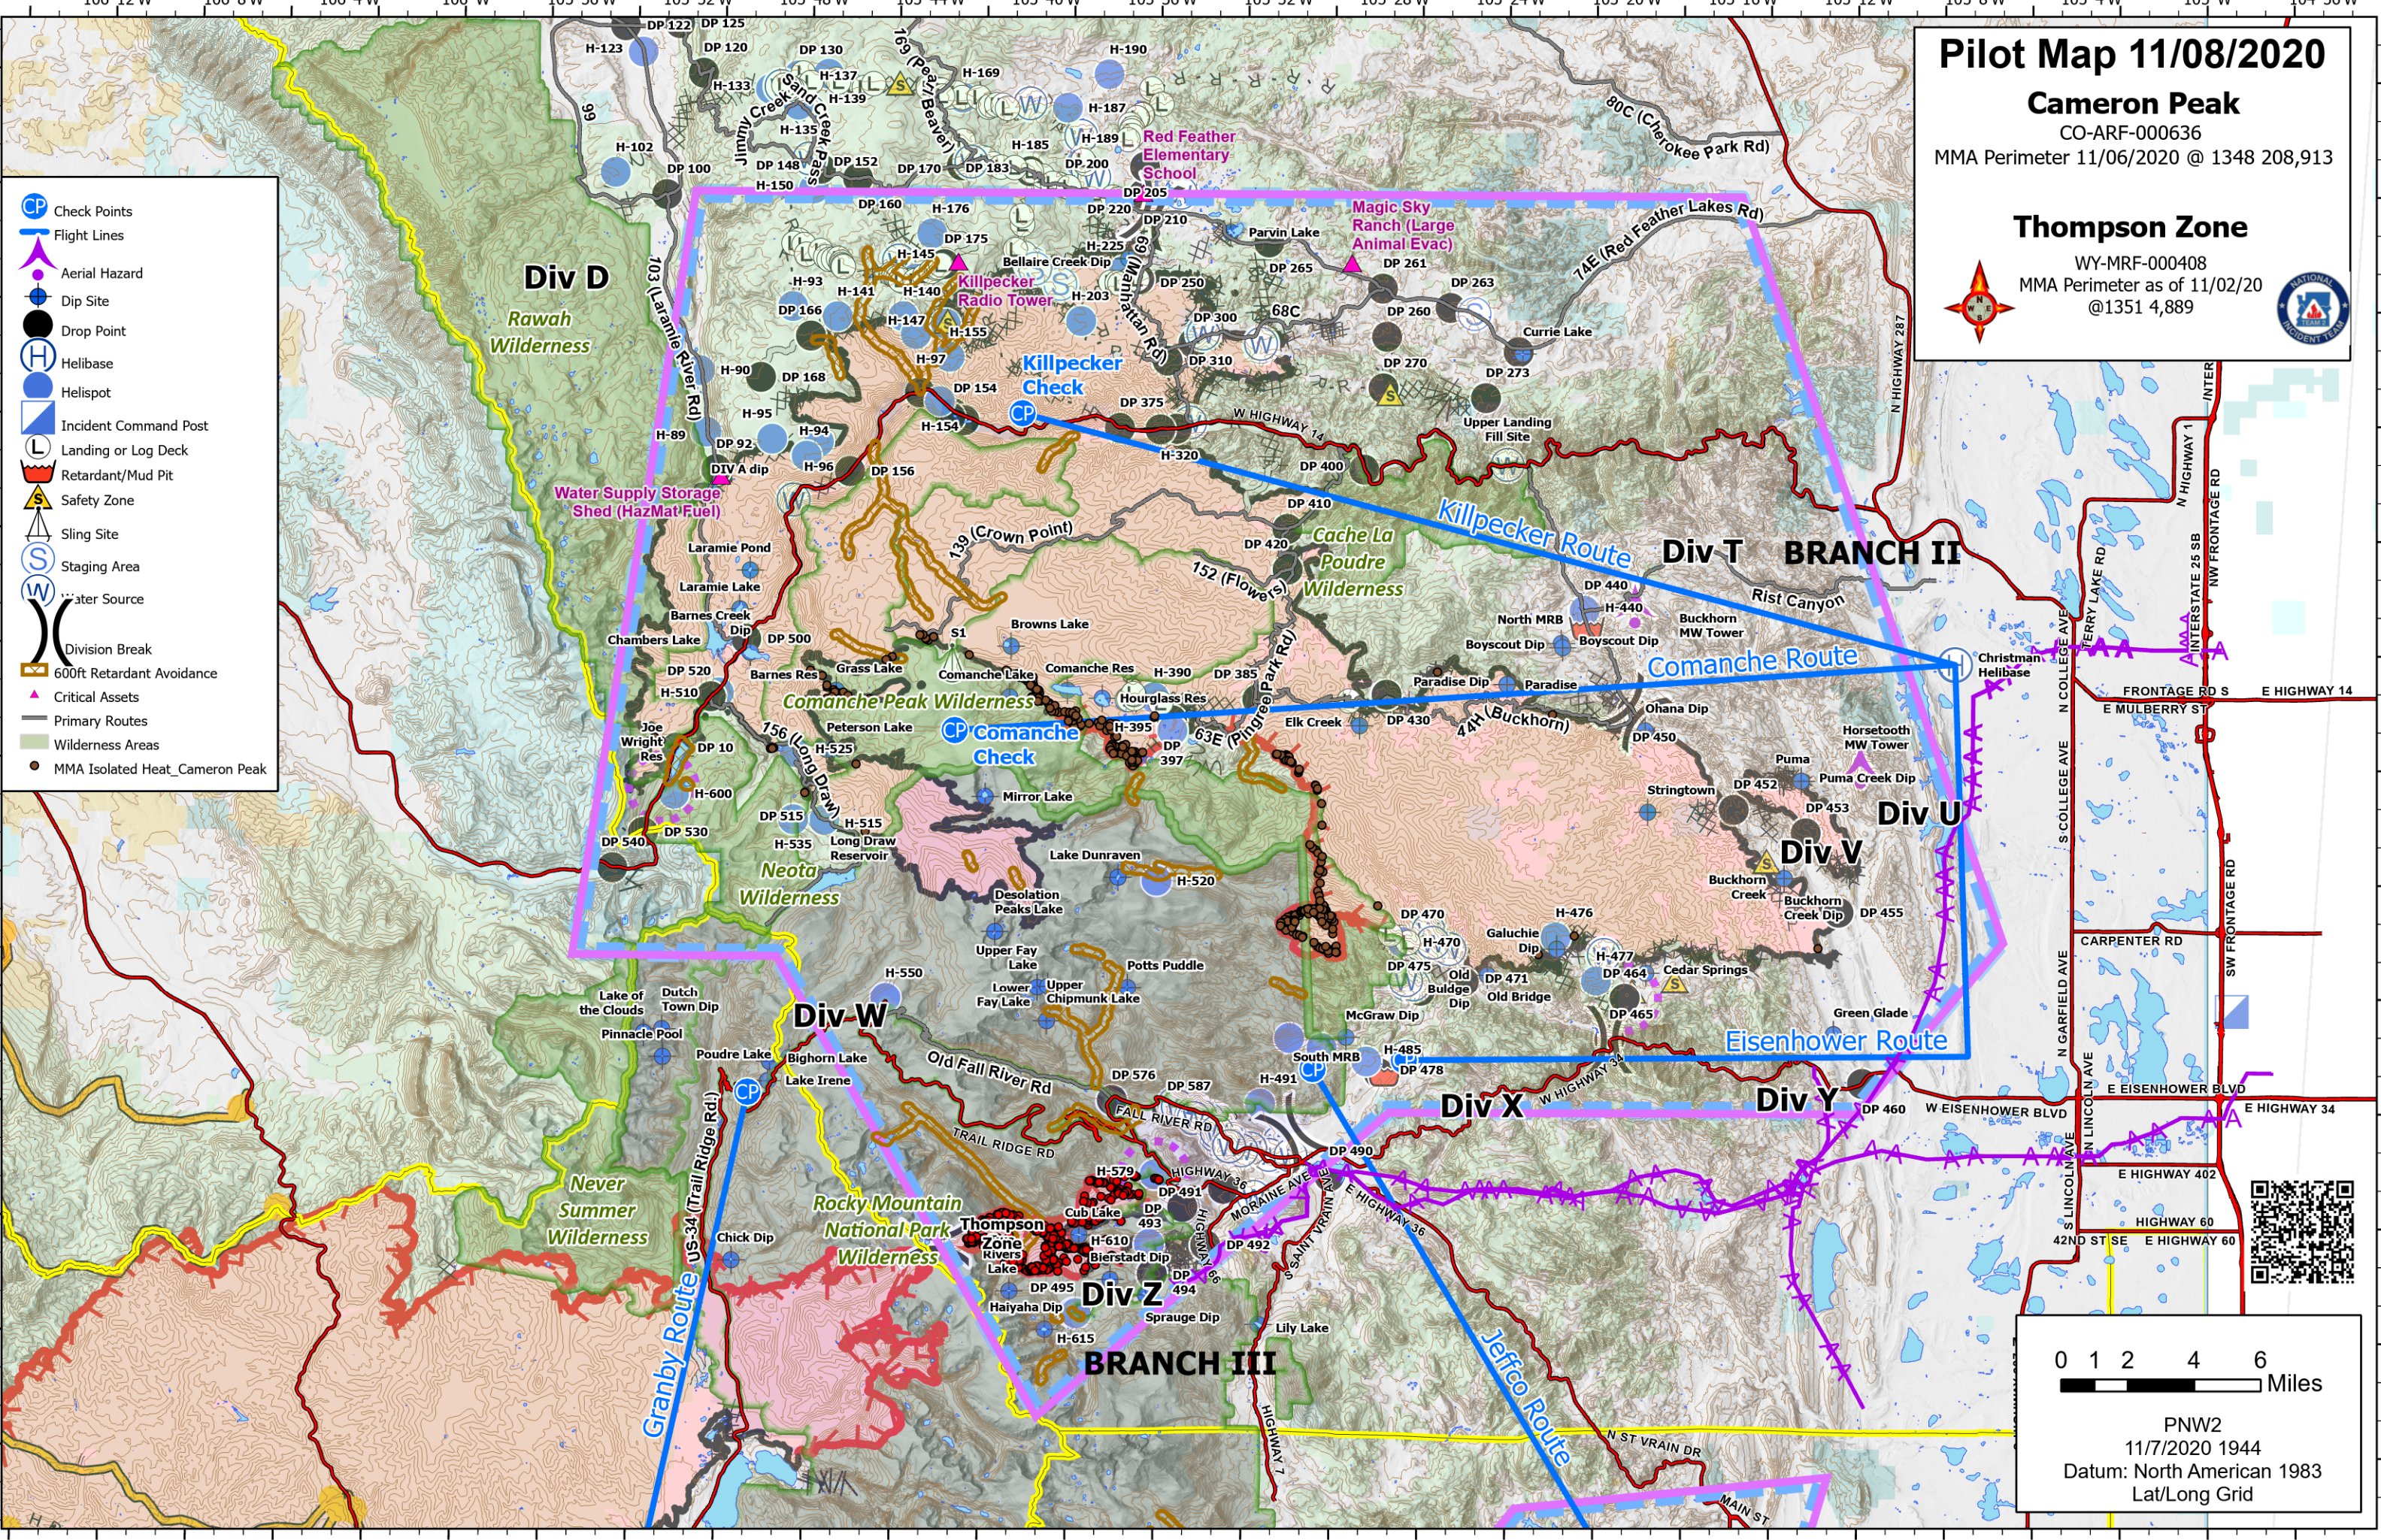

**Pilot Map 11/08/2020**  
**Cameron Peak**  
 CO-ARF-000636  
 MMA Perimeter 11/06/2020 @ 1348 208,913

**Thompson Zone**  
 WY-MRF-000408  
 MMA Perimeter as of 11/02/20 @ 1351 4,889

-  Check Points
-  Flight Lines
-  Aerial Hazard
-  Dip Site
-  Drop Point
-  Helibase
-  Helispot
-  Incident Command Post
-  Landing or Log Deck
-  Retardant/Mud Pit
-  Safety Zone
-  Sling Site
-  Staging Area
-  Water Source
-  Division Break
-  600ft Retardant Avoidance
-  Critical Assets
-  Primary Routes
-  Wilderness Areas
-  MMA Isolated Heat\_Cameron Peak

0 1 2 4 6 Miles

PNW2  
 11/7/2020 1944  
 Datum: North American 1983  
 Lat/Long Grid