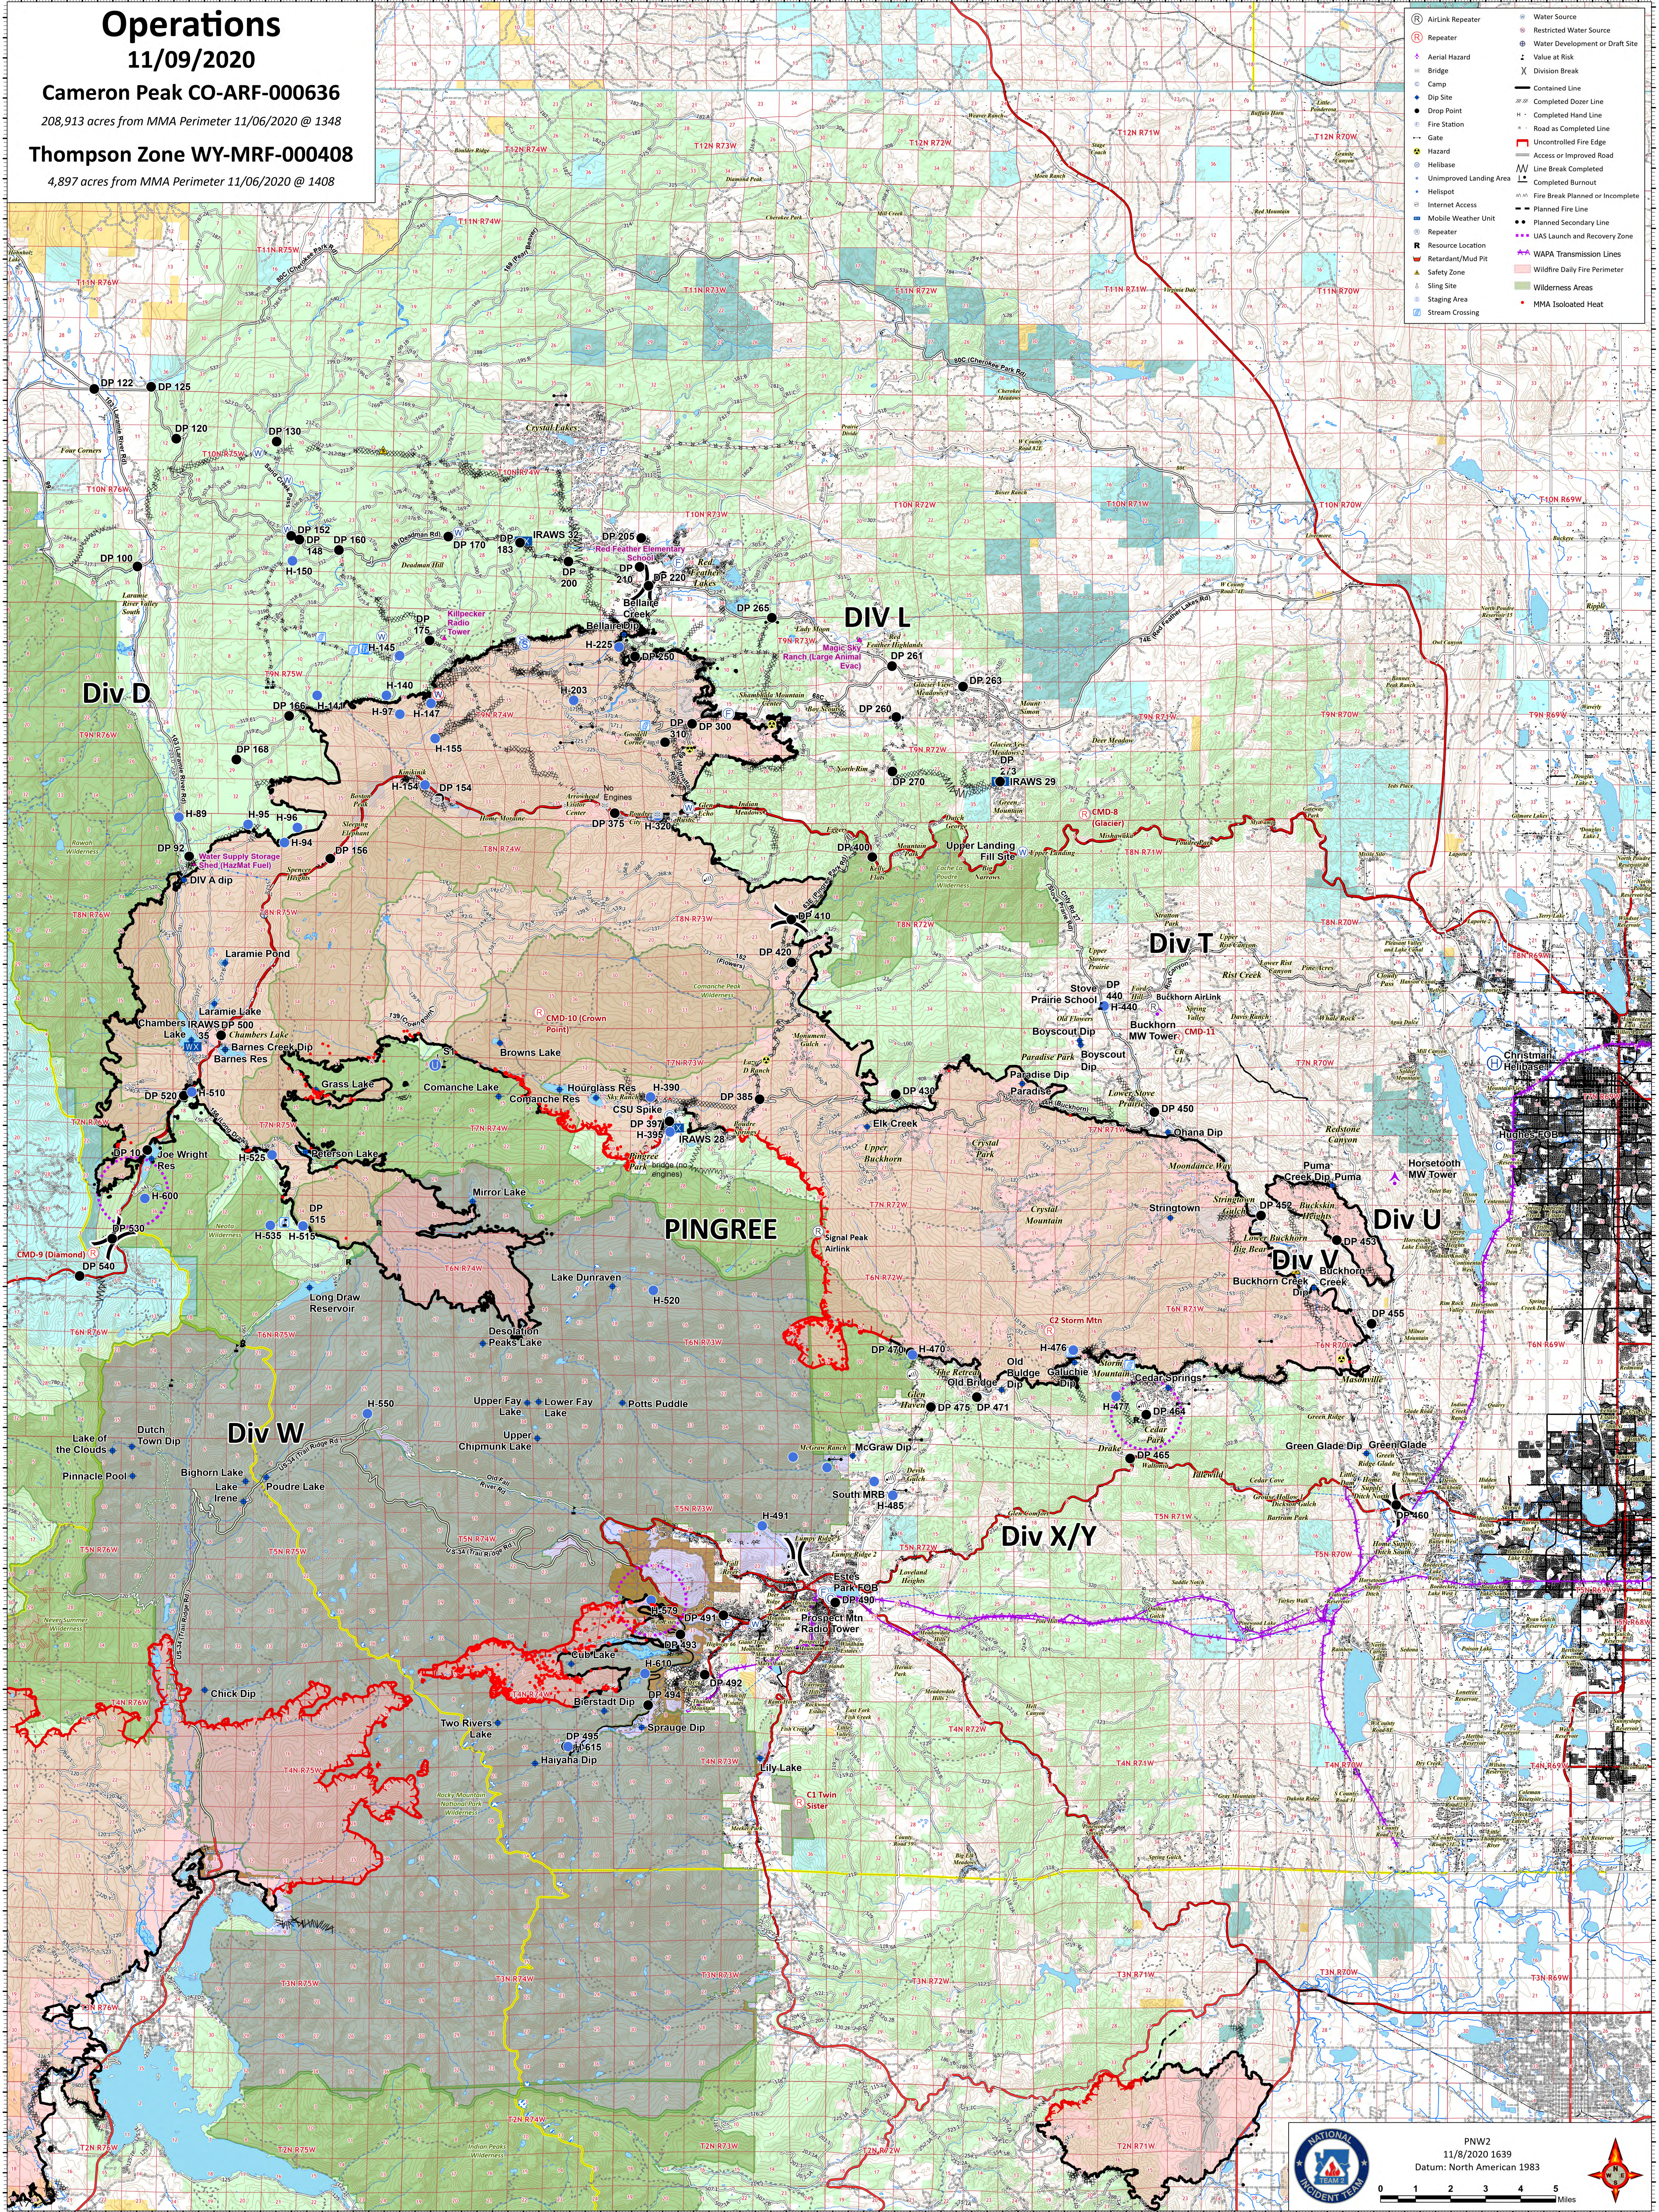

Operations

11/09/2020

Cameron Peak CO-ARF-000636

208,913 acres from MMA Perimeter 11/06/2020 @ 1348

Thompson Zone WY-MRF-000408

4,897 acres from MMA Perimeter 11/06/2020 @ 1408

	AirLink Repeater		Water Source
	Repeater		Restricted Water Source
	Aerial Hazard		Water Development or Draft Site
	Bridge		Value at Risk
	Camp		Division Break
	Dip Site		Contained Line
	Drop Point		Completed Dozer Line
	Fire Station		Fire Point
	Gate		Completed Hand Line
	Hazard		Fire Break Planned or Incomplete
	Helibase		Access or Improved Road
	Unimproved Landing Area		Road as Completed Line
	Heliport		Uncontrolled Fire Edge
	Internet Access		Line Break Completed
	Mobile Weather Unit		Completed Burnout
	Repeater		Planned Fire Line
	Resource Location		Planned Secondary Line
	Retardant/Mud Pit		UAS Launch and Recovery Zone
	Safety Zone		WAPA Transmission Lines
	Sling Site		Wildfire Daily Fire Perimeter
	Stream Crossing		Wilderness Areas
			MMA Isolated Heat

PNW2
11/8/2020 1639
Datum: North American 1983